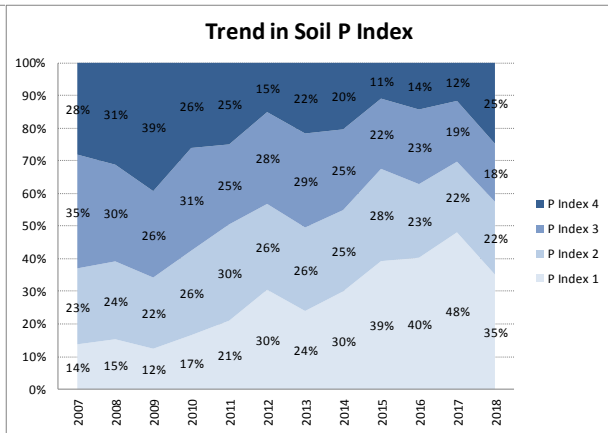

Soil Analysis Status and Trends

County	Kerry
Year	2018
Enterprise	All Farms
Number of Samples	3,236

Soil Analysis Status and Trends

County	Kerry
Year	2018
Enterprise	Dairy
Number of Samples	2,990

County	Kerry
Year	2018
Enterprise	Drystock
Number of Samples	242

Soil Analysis Status and Trends

County	Kerry
Year	2018
Enterprise	Tillage
Number of Samples	1

Caution - Graphics based on low sample number