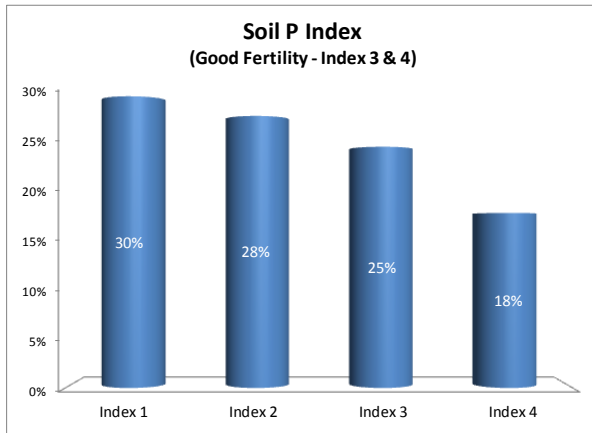

Soil Analysis Status and Trends

County	Kerry
Year	2018
Enterprise	All Farms
Number of Samples	3,236

Soil Analysis Status and Trends

County	Kerry
Year	2018
Enterprise	Dairy
Number of Samples	2,990

County	Kerry
Year	2018
Enterprise	Drystock
Number of Samples	242

Soil Analysis Status and Trends

County	Kerry
Year	2018
Enterprise	Tillage
Number of Samples	1

Caution - Graphics based on low sample number