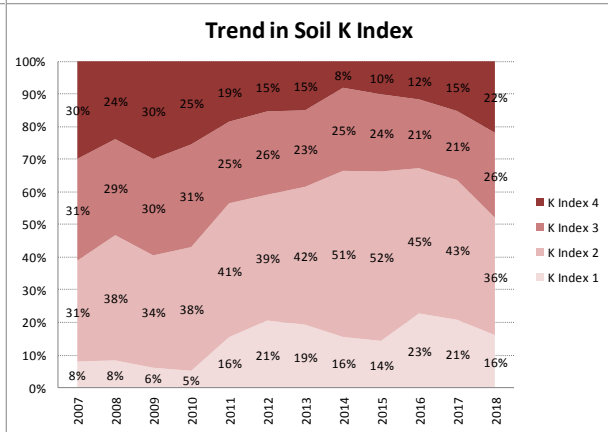

Soil Analysis Status and Trends

County	Kerry
Year	2018
Enterprise	All Farms
Number of Samples	3,236

Soil Analysis Status and Trends

County	Kerry
Year	2018
Enterprise	Dairy
Number of Samples	2,990

County	Kerry
Year	2018
Enterprise	Drystock
Number of Samples	242

Soil Analysis Status and Trends

County	Kerry
Year	2018
Enterprise	Tillage
Number of Samples	1

Caution - Graphics based on low sample number