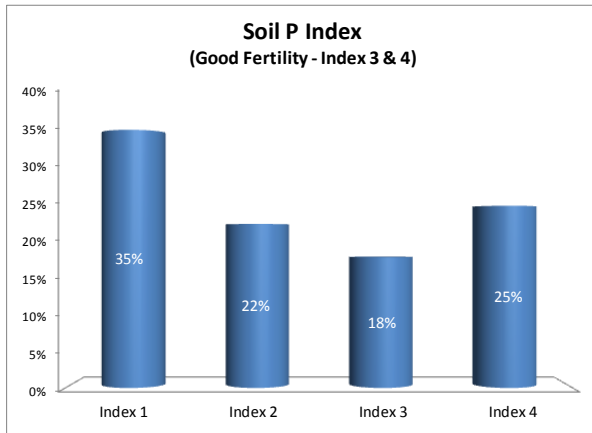

Soil Analysis Status and Trends

County	Kerry
Year	2018
Enterprise	All Farms
Number of Samples	3,236

Soil Analysis Status and Trends

County	Kerry
Year	2018
Enterprise	Dairy
Number of Samples	2,990

County	Kerry
Year	2018
Enterprise	Drystock
Number of Samples	242

Soil Analysis Status and Trends

County	Kerry
Year	2018
Enterprise	Tillage
Number of Samples	1

Caution - Graphics based on low sample number