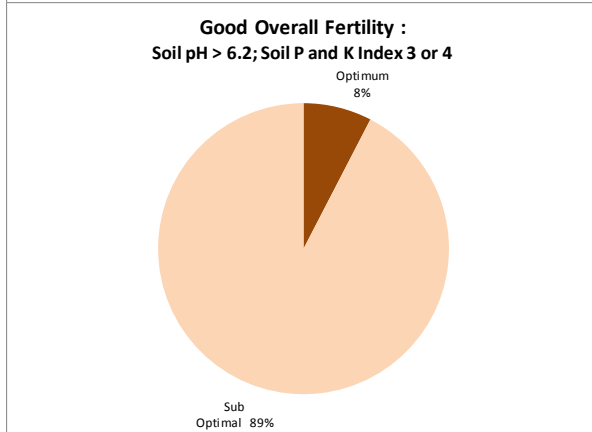

Soil Analysis Status and Trends

County	Kerry
Year	2018
Enterprise	All Farms
Number of Samples	3,236

Soil Analysis Status and Trends

County	Kerry
Year	2018
Enterprise	Dairy
Number of Samples	2,990

County	Kerry
Year	2018
Enterprise	Drystock
Number of Samples	242

Soil Analysis Status and Trends

County	Kerry
Year	2018
Enterprise	Tillage
Number of Samples	1

Caution - Graphics based on low sample number