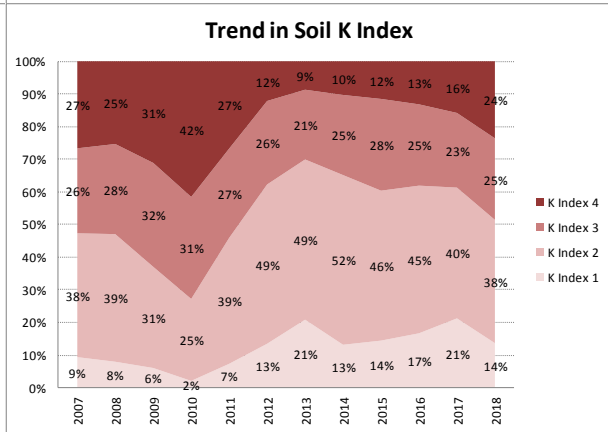

Soil Analysis Status and Trends

County	Kerry
Year	2018
Enterprise	All Farms
Number of Samples	3,236

Soil Analysis Status and Trends

County	Kerry
Year	2018
Enterprise	Dairy
Number of Samples	2,990

County	Kerry
Year	2018
Enterprise	Drystock
Number of Samples	242

Soil Analysis Status and Trends

County	Kerry
Year	2018
Enterprise	Tillage
Number of Samples	1

Caution - Graphics based on low sample number