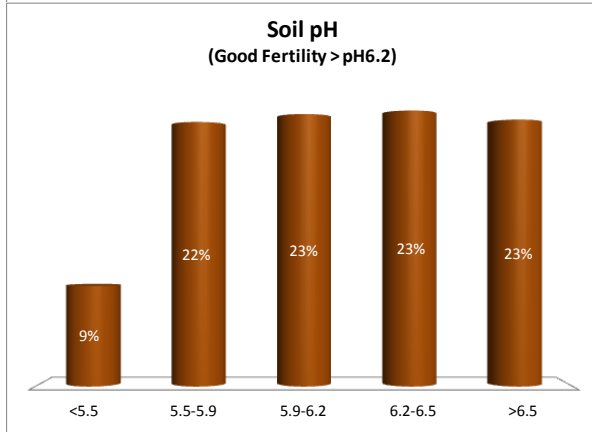

Soil Analysis Status and Trends

County	Kerry
Year	2018
Enterprise	All Farms
Number of Samples	3,236

Soil Analysis Status and Trends

County	Kerry
Year	2018
Enterprise	Dairy
Number of Samples	2,990

County	Kerry
Year	2018
Enterprise	Drystock
Number of Samples	242

Soil Analysis Status and Trends

County	Kerry
Year	2018
Enterprise	Tillage
Number of Samples	1

Caution - Graphics based on low sample number