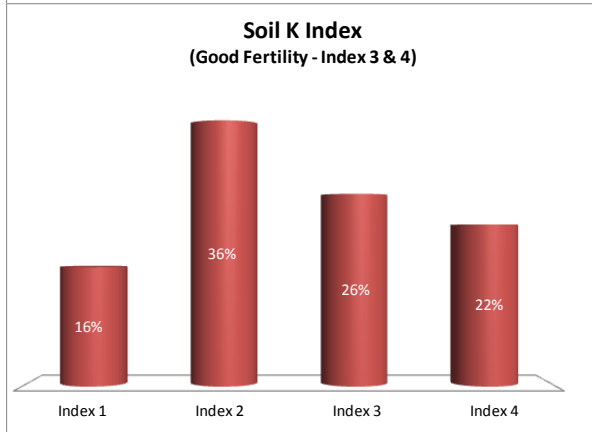

Soil Analysis Status and Trends

County	Kerry
Year	2018
Enterprise	All Farms
Number of Samples	3,236

Soil Analysis Status and Trends

County	Kerry
Year	2018
Enterprise	Dairy
Number of Samples	2,990

County	Kerry
Year	2018
Enterprise	Drystock
Number of Samples	242

Soil Analysis Status and Trends

County	Kerry
Year	2018
Enterprise	Tillage
Number of Samples	1

Caution - Graphics based on low sample number