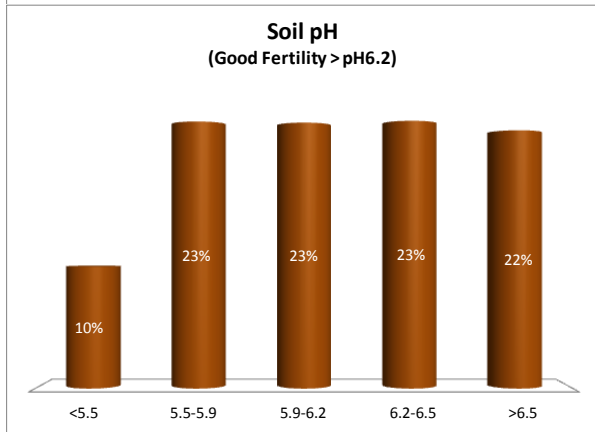

Soil Analysis Status and Trends

County	Kerry
Year	2018
Enterprise	All Farms
Number of Samples	3,236

Soil Analysis Status and Trends

County	Kerry
Year	2018
Enterprise	Dairy
Number of Samples	2,990

County	Kerry
Year	2018
Enterprise	Drystock
Number of Samples	242

Soil Analysis Status and Trends

County	Kerry
Year	2018
Enterprise	Tillage
Number of Samples	1

Caution - Graphics based on low sample number