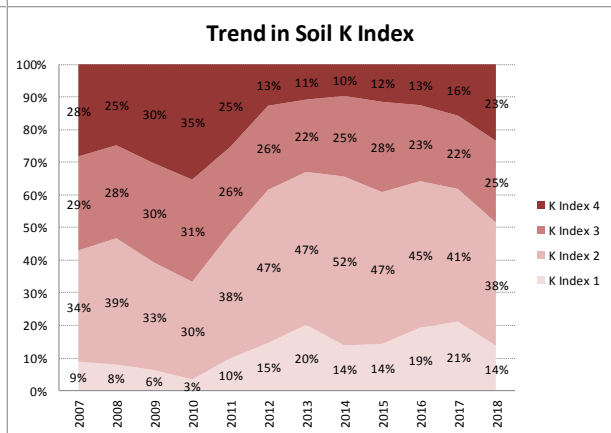

Soil Analysis Status and Trends

County	Kerry
Year	2018
Enterprise	All Farms
Number of Samples	3,236

Soil Analysis Status and Trends

County	Kerry
Year	2018
Enterprise	Dairy
Number of Samples	2,990

County	Kerry
Year	2018
Enterprise	Drystock
Number of Samples	242

Soil Analysis Status and Trends

County	Kerry
Year	2018
Enterprise	Tillage
Number of Samples	1

Caution - Graphics based on low sample number