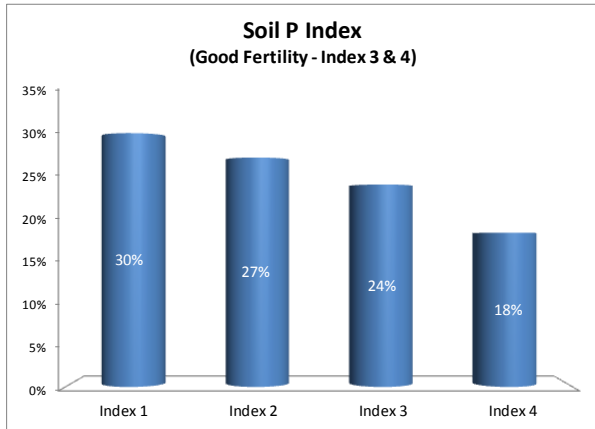

Soil Analysis Status and Trends

County	Kerry
Year	2018
Enterprise	All Farms
Number of Samples	3,236

Soil Analysis Status and Trends

County	Kerry
Year	2018
Enterprise	Dairy
Number of Samples	2,990

County	Kerry
Year	2018
Enterprise	Drystock
Number of Samples	242

Soil Analysis Status and Trends

County	Kerry
Year	2018
Enterprise	Tillage
Number of Samples	1

Caution - Graphics based on low sample number