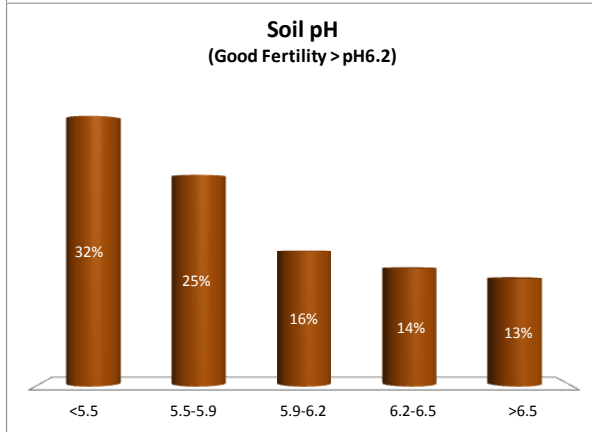

Soil Analysis Status and Trends

County	Kerry
Year	2018
Enterprise	All Farms
Number of Samples	3,236

Soil Analysis Status and Trends

County	Kerry
Year	2018
Enterprise	Dairy
Number of Samples	2,990

County	Kerry
Year	2018
Enterprise	Drystock
Number of Samples	242

Soil Analysis Status and Trends

County	Kerry
Year	2018
Enterprise	Tillage
Number of Samples	1

Caution - Graphics based on low sample number