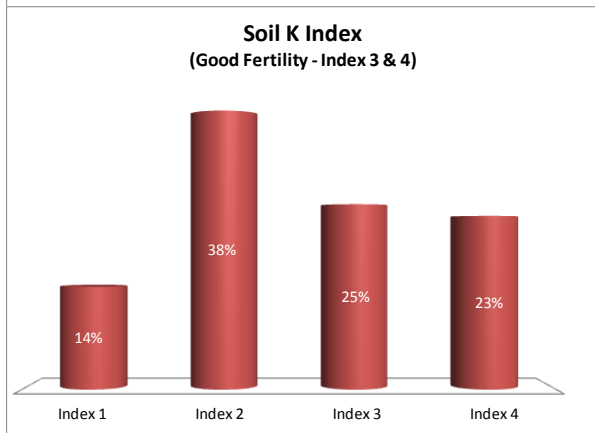

Soil Analysis Status and Trends

County	Kerry
Year	2018
Enterprise	All Farms
Number of Samples	3,236

Soil Analysis Status and Trends

County	Kerry
Year	2018
Enterprise	Dairy
Number of Samples	2,990

County	Kerry
Year	2018
Enterprise	Drystock
Number of Samples	242

Soil Analysis Status and Trends

County	Kerry
Year	2018
Enterprise	Tillage
Number of Samples	1

Caution - Graphics based on low sample number