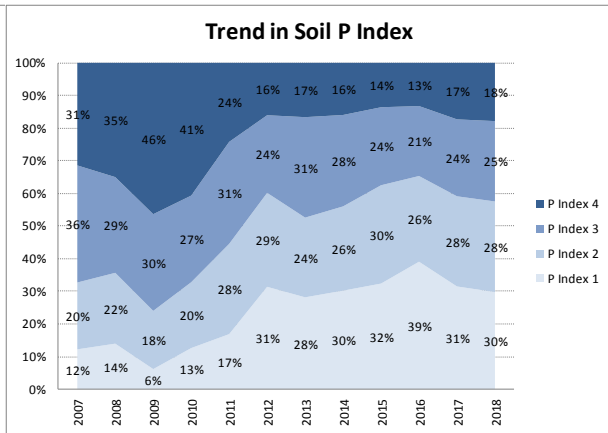

Soil Analysis Status and Trends

County	Kerry
Year	2018
Enterprise	All Farms
Number of Samples	3,236

Soil Analysis Status and Trends

County	Kerry
Year	2018
Enterprise	Dairy
Number of Samples	2,990

County	Kerry
Year	2018
Enterprise	Drystock
Number of Samples	242

Soil Analysis Status and Trends

County	Kerry
Year	2018
Enterprise	Tillage
Number of Samples	1

Caution - Graphics based on low sample number