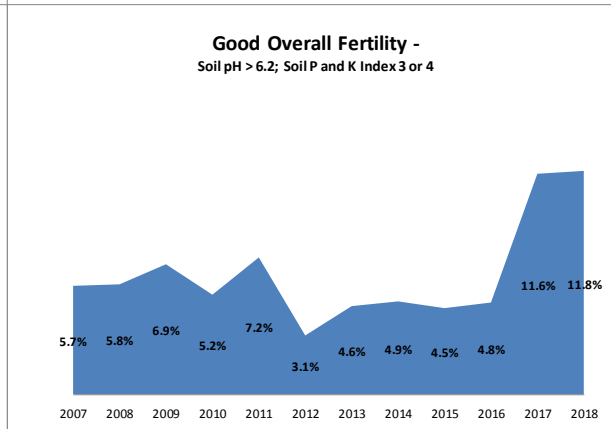

Soil Analysis Status and Trends

County	Kerry
Year	2018
Enterprise	All Farms
Number of Samples	3,236

Soil Analysis Status and Trends

County	Kerry
Year	2018
Enterprise	Dairy
Number of Samples	2,990

County	Kerry
Year	2018
Enterprise	Drystock
Number of Samples	242