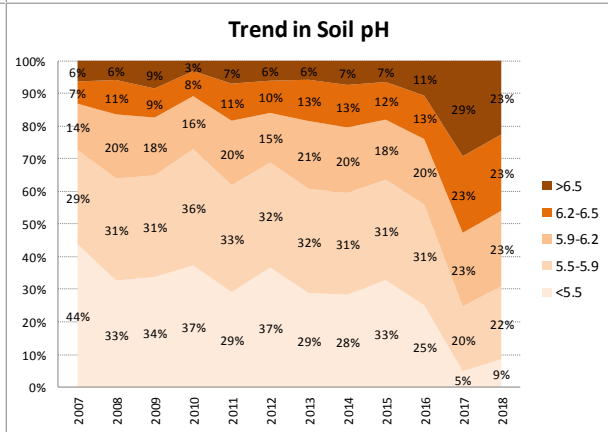

Soil Analysis Status and Trends

County	Kerry
Year	2018
Enterprise	All Farms
Number of Samples	3,236

Soil Analysis Status and Trends

County	Kerry
Year	2018
Enterprise	Dairy
Number of Samples	2,990

County	Kerry
Year	2018
Enterprise	Drystock
Number of Samples	242

Soil Analysis Status and Trends

County	Kerry
Year	2018
Enterprise	Tillage
Number of Samples	1

Caution - Graphics based on low sample number