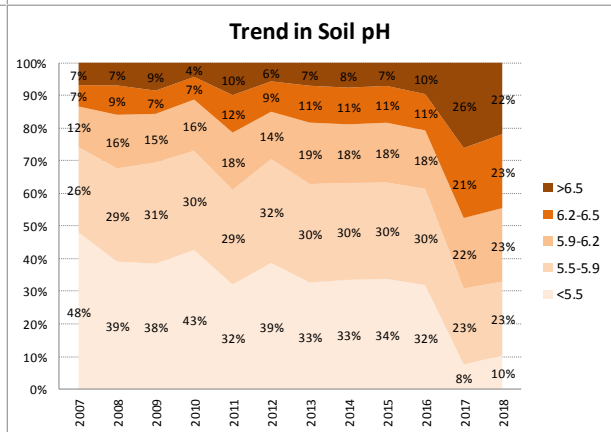

Soil Analysis Status and Trends

County	Kerry
Year	2018
Enterprise	All Farms
Number of Samples	3,236

Soil Analysis Status and Trends

County	Kerry
Year	2018
Enterprise	Dairy
Number of Samples	2,990

County	Kerry
Year	2018
Enterprise	Drystock
Number of Samples	242

Soil Analysis Status and Trends

County	Kerry
Year	2018
Enterprise	Tillage
Number of Samples	1

Caution - Graphics based on low sample number