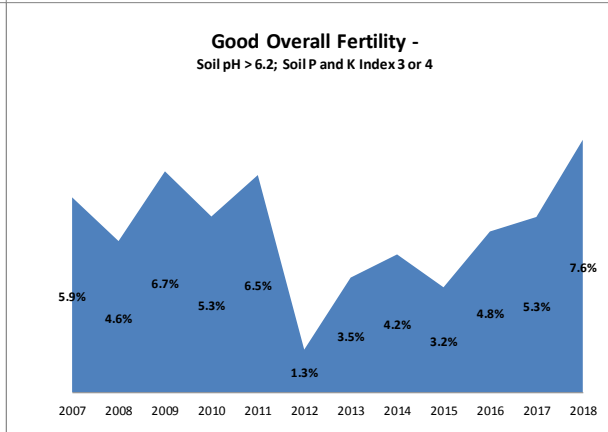

Soil Analysis Status and Trends

County	Kerry
Year	2018
Enterprise	All Farms
Number of Samples	3,236

Soil Analysis Status and Trends

County	Kerry
Year	2018
Enterprise	Dairy
Number of Samples	2,990

County	Kerry
Year	2018
Enterprise	Drystock
Number of Samples	242