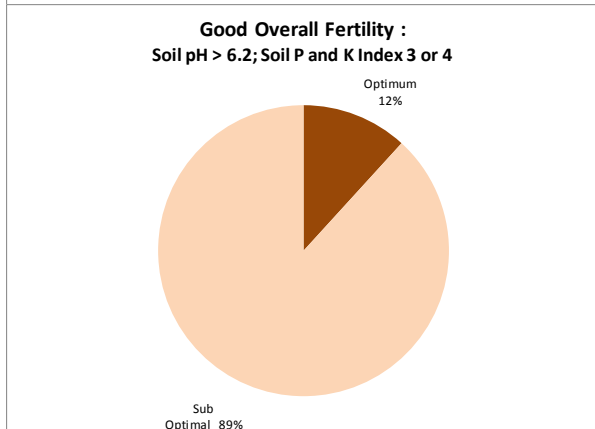

Soil Analysis Status and Trends

County	Kerry
Year	2018
Enterprise	All Farms
Number of Samples	3,236

Soil Analysis Status and Trends

County	Kerry
Year	2018
Enterprise	Dairy
Number of Samples	2,990

County	Kerry
Year	2018
Enterprise	Drystock
Number of Samples	242

Soil Analysis Status and Trends

County	Kerry
Year	2018
Enterprise	Tillage
Number of Samples	1

Caution - Graphics based on low sample number