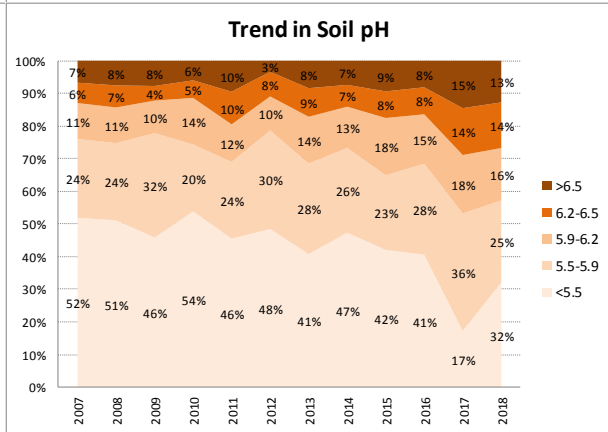

Soil Analysis Status and Trends

County	Kerry
Year	2018
Enterprise	All Farms
Number of Samples	3,236

Soil Analysis Status and Trends

County	Kerry
Year	2018
Enterprise	Dairy
Number of Samples	2,990

County	Kerry
Year	2018
Enterprise	Drystock
Number of Samples	242

Soil Analysis Status and Trends

County	Kerry
Year	2018
Enterprise	Tillage
Number of Samples	1

Caution - Graphics based on low sample number