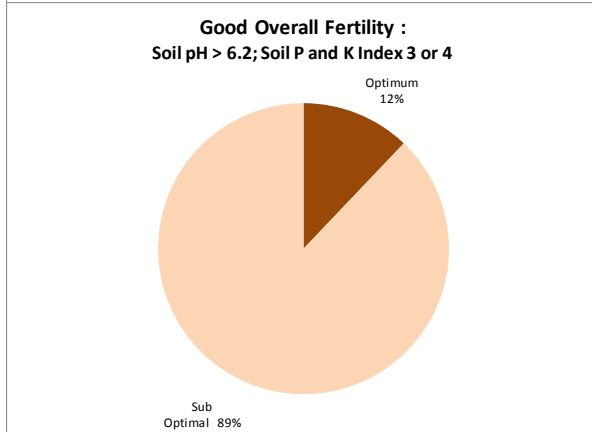

Soil Analysis Status and Trends

County	Kerry
Year	2018
Enterprise	All Farms
Number of Samples	3,236

Soil Analysis Status and Trends

County	Kerry
Year	2018
Enterprise	Dairy
Number of Samples	2,990

County	Kerry
Year	2018
Enterprise	Drystock
Number of Samples	242

Soil Analysis Status and Trends

County	Kerry
Year	2018
Enterprise	Tillage
Number of Samples	1

Caution - Graphics based on low sample number