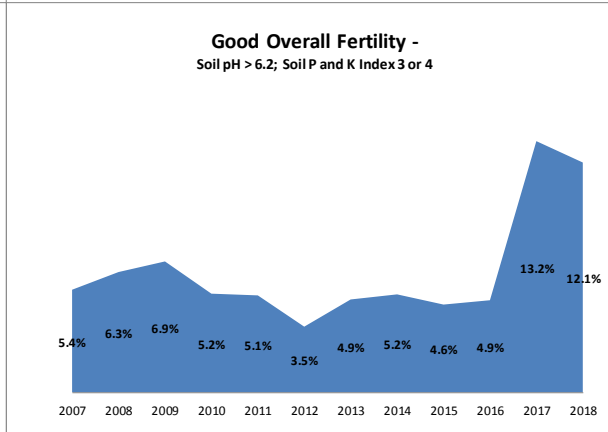

Soil Analysis Status and Trends

County	Kerry
Year	2018
Enterprise	All Farms
Number of Samples	3,236

Soil Analysis Status and Trends

County	Kerry
Year	2018
Enterprise	Dairy
Number of Samples	2,990

County	Kerry
Year	2018
Enterprise	Drystock
Number of Samples	242