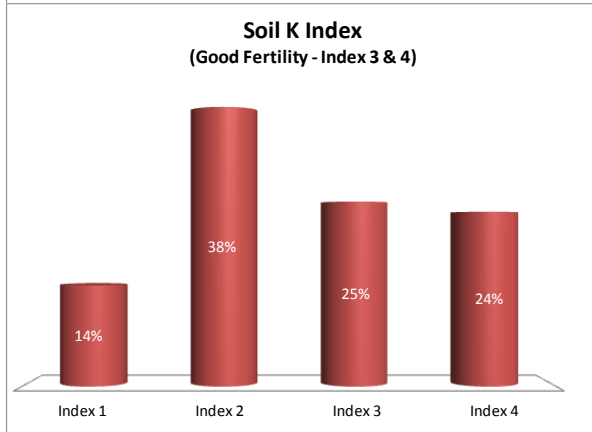

Soil Analysis Status and Trends

County	Kerry
Year	2018
Enterprise	All Farms
Number of Samples	3,236

Soil Analysis Status and Trends

County	Kerry
Year	2018
Enterprise	Dairy
Number of Samples	2,990

County	Kerry
Year	2018
Enterprise	Drystock
Number of Samples	242

Soil Analysis Status and Trends

County	Kerry
Year	2018
Enterprise	Tillage
Number of Samples	1

Caution - Graphics based on low sample number