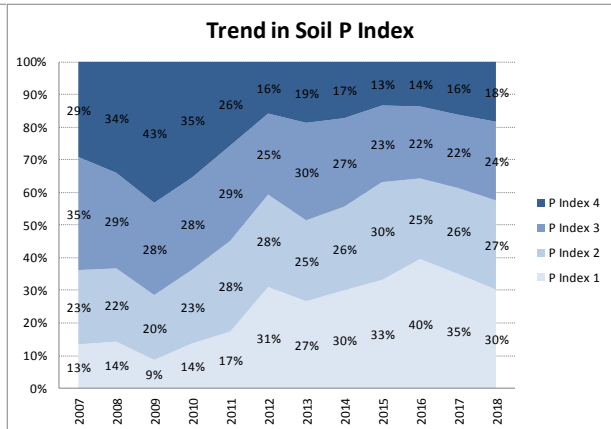

Soil Analysis Status and Trends

County	Kerry
Year	2018
Enterprise	All Farms
Number of Samples	3,236

Soil Analysis Status and Trends

County	Kerry
Year	2018
Enterprise	Dairy
Number of Samples	2,990

County	Kerry
Year	2018
Enterprise	Drystock
Number of Samples	242

Soil Analysis Status and Trends

County	Kerry
Year	2018
Enterprise	Tillage
Number of Samples	1

Caution - Graphics based on low sample number