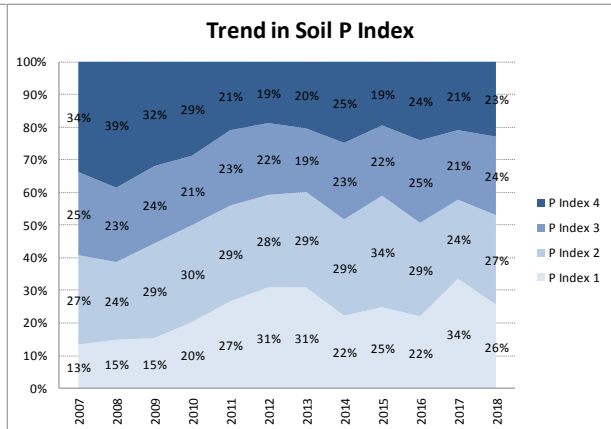

# Soil Analysis Status and Trends

County	Kildare
Year	2018
Enterprise	All Farms
Number of Samples	1,169

# Soil Analysis Status and Trends

County	Kildare
Year	2018
Enterprise	Dairy
Number of Samples	344