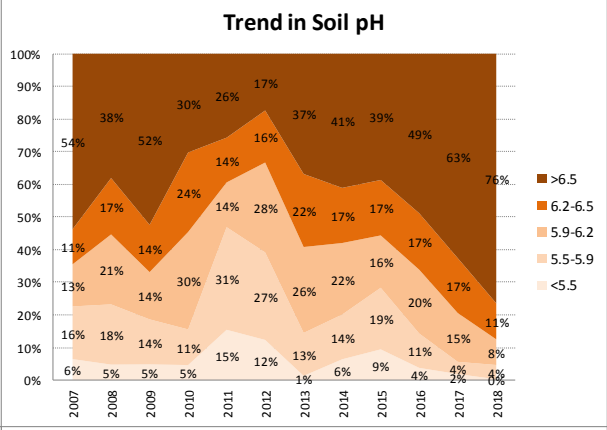

Soil Analysis Status and Trends

County	Kildare
Year	2018
Enterprise	Dairy
Number of Samples	344