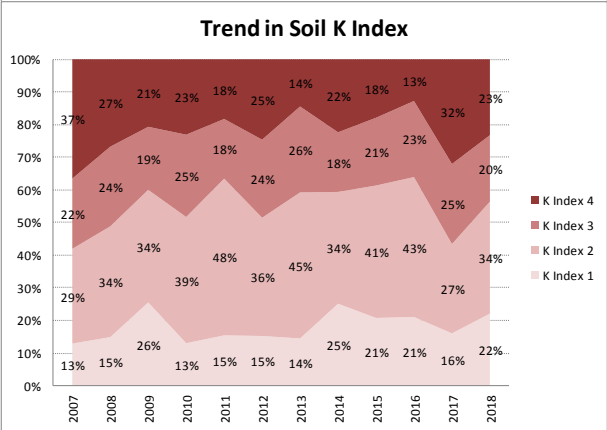

Soil Analysis Status and Trends

County	Kildare
Year	2018
Enterprise	Dairy
Number of Samples	344