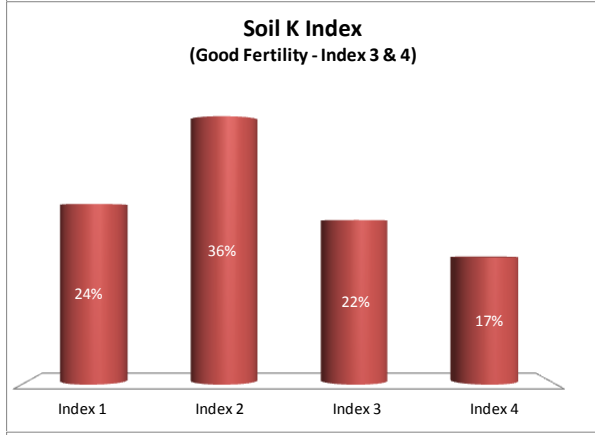

Soil Analysis Status and Trends

County	Kildare
Year	2018
Enterprise	Drystock
Number of Samples	414