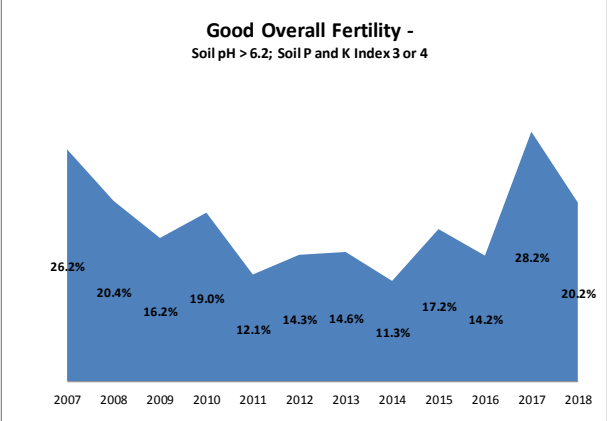

Soil Analysis Status and Trends

County	Kildare
Year	2018
Enterprise	Dairy
Number of Samples	344