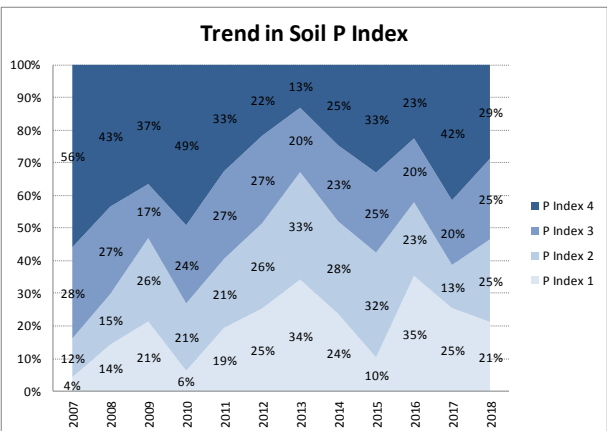

Soil Analysis Status and Trends

County	Kildare
Year	2018
Enterprise	Dairy
Number of Samples	344