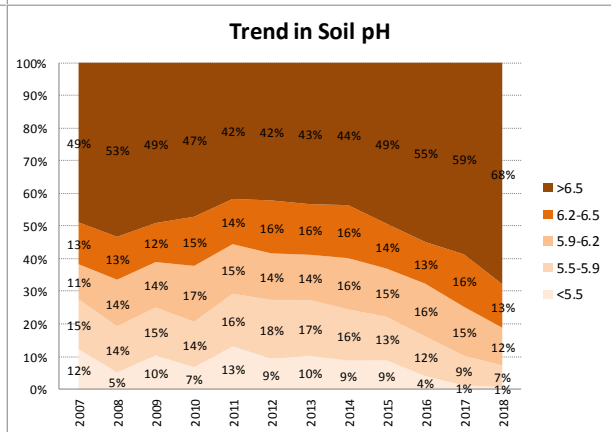

# Soil Analysis Status and Trends

County	Kildare
Year	2018
Enterprise	All Farms
Number of Samples	1,169

# Soil Analysis Status and Trends

County	Kildare
Year	2018
Enterprise	Dairy
Number of Samples	344