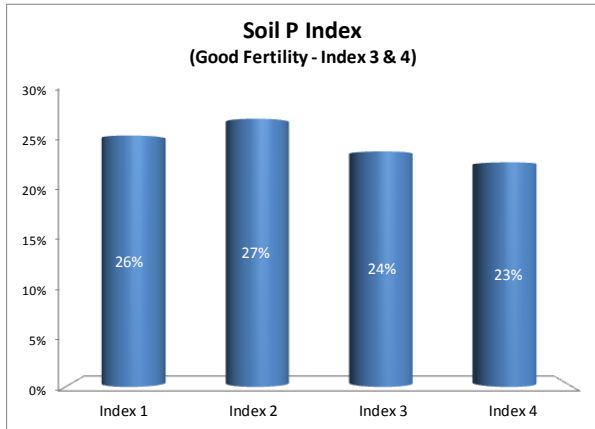

# Soil Analysis Status and Trends

County	Kildare
Year	2018
Enterprise	All Farms
Number of Samples	1,169

# Soil Analysis Status and Trends

County	Kildare
Year	2018
Enterprise	Dairy
Number of Samples	344