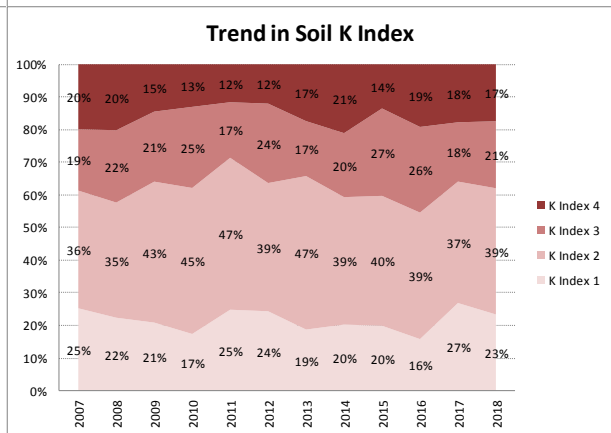

# Soil Analysis Status and Trends

County	Kildare
Year	2018
Enterprise	All Farms
Number of Samples	1,169