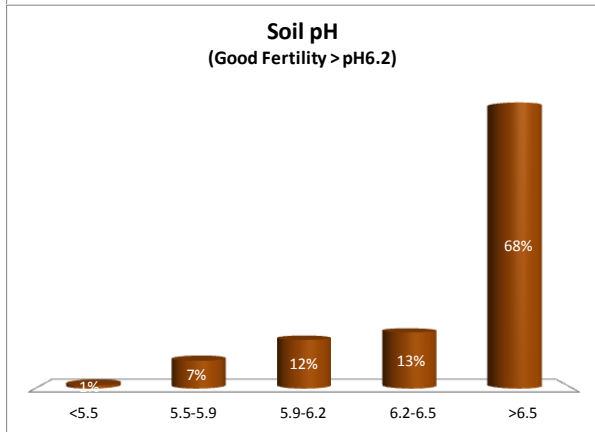

# Soil Analysis Status and Trends

County	Kildare
Year	2018
Enterprise	All Farms
Number of Samples	1,169