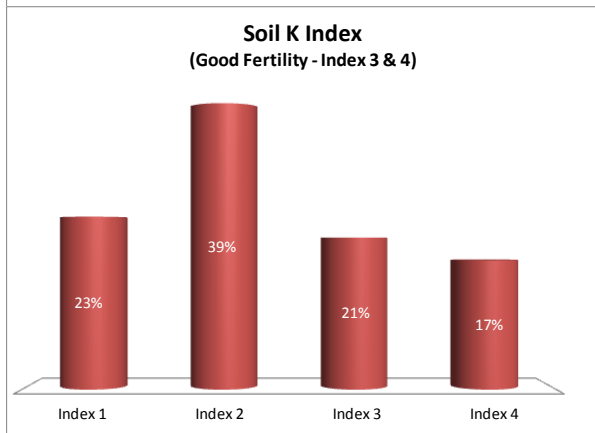

# Soil Analysis Status and Trends

County	Kildare
Year	2018
Enterprise	All Farms
Number of Samples	1,169

# Soil Analysis Status and Trends

County	Kildare
Year	2018
Enterprise	Dairy
Number of Samples	344