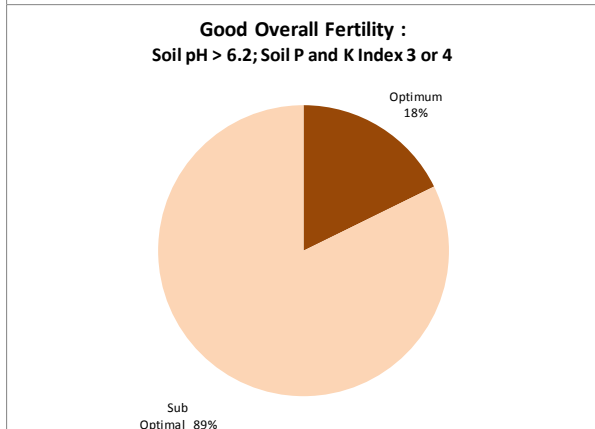

# Soil Analysis Status and Trends

County	Kildare
Year	2018
Enterprise	All Farms
Number of Samples	1,169

# Soil Analysis Status and Trends

County	Kildare
Year	2018
Enterprise	Dairy
Number of Samples	344