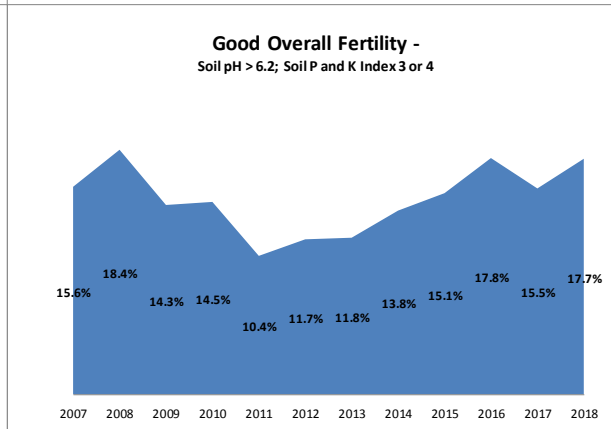

# Soil Analysis Status and Trends

County	Kildare
Year	2018
Enterprise	All Farms
Number of Samples	1,169