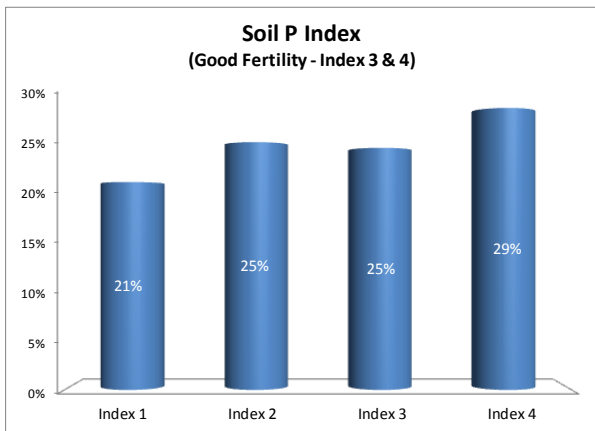

Soil Analysis Status and Trends

County	Kildare
Year	2018
Enterprise	Dairy
Number of Samples	344