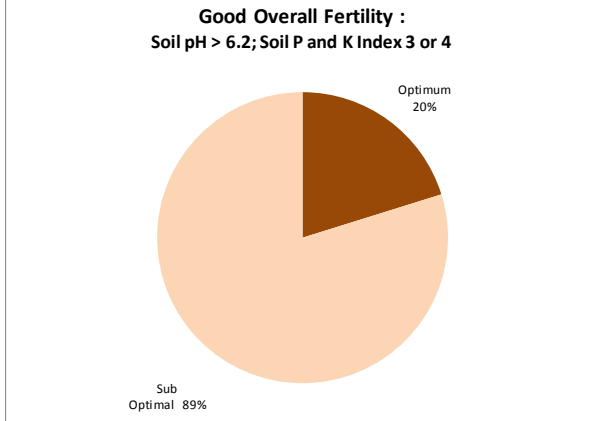

Soil Analysis Status and Trends

County	Kildare
Year	2018
Enterprise	Dairy
Number of Samples	344