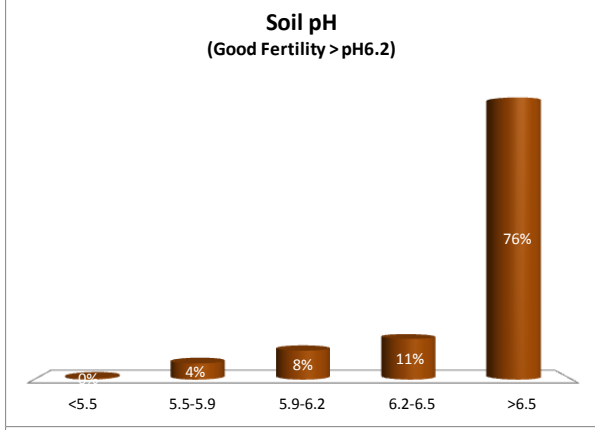

Soil Analysis Status and Trends

County	Kildare
Year	2018
Enterprise	Dairy
Number of Samples	344