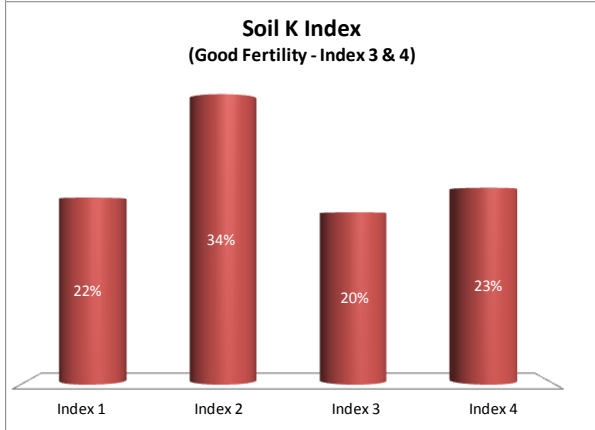

# Soil Analysis Status and Trends

County	Kildare
Year	2018
Enterprise	All Farms
Number of Samples	1,169

# Soil Analysis Status and Trends

County	Kildare
Year	2018
Enterprise	Dairy
Number of Samples	344