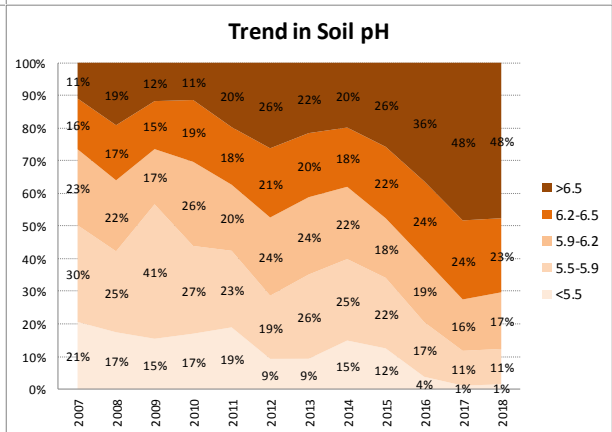

Soil Analysis Status and Trends

County	Kilkenny
Year	2018
Enterprise	All Farms
Number of Samples	1,909

Soil Analysis Status and Trends

County	Kilkenny
Year	2018
Enterprise	Dairy
Number of Samples	1,291

Soil Analysis Status and Trends