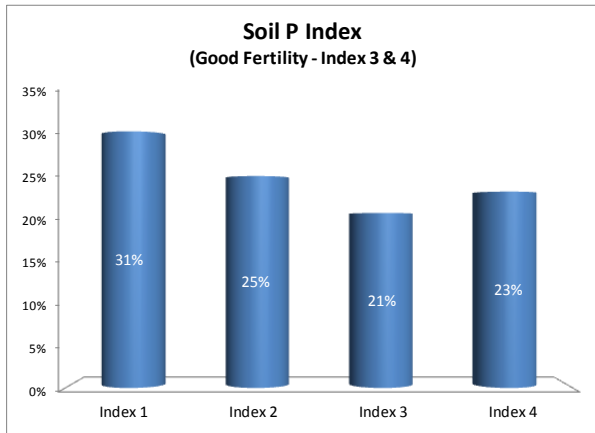

Soil Analysis Status and Trends

County	Kilkenny
Year	2018
Enterprise	Drystock
Number of Samples	432