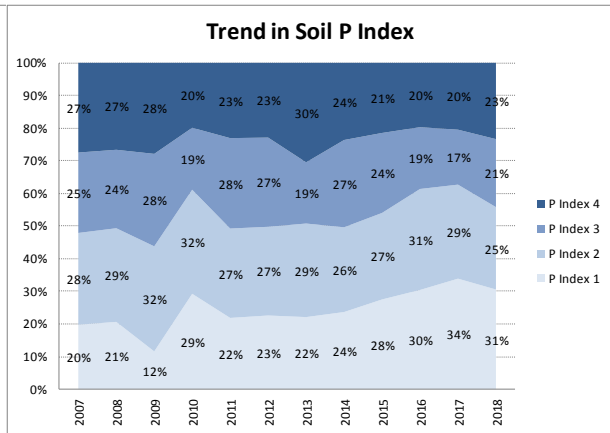

Soil Analysis Status and Trends

County	Kilkenny
Year	2018
Enterprise	Drystock
Number of Samples	432