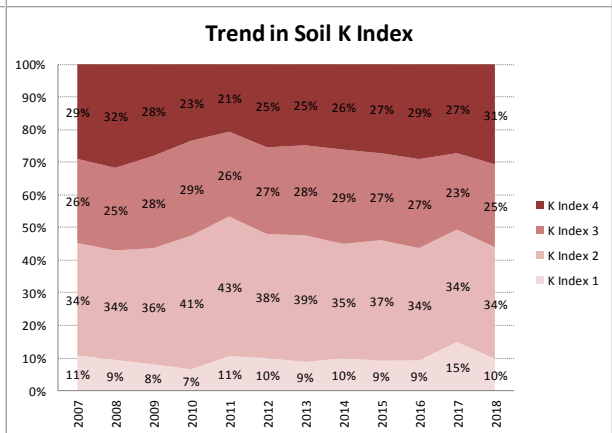

Soil Analysis Status and Trends

County	Kilkenny
Year	2018
Enterprise	All Farms
Number of Samples	1,909

Soil Analysis Status and Trends

County	Kilkenny
Year	2018
Enterprise	Dairy
Number of Samples	1,291

Soil Analysis Status and Trends