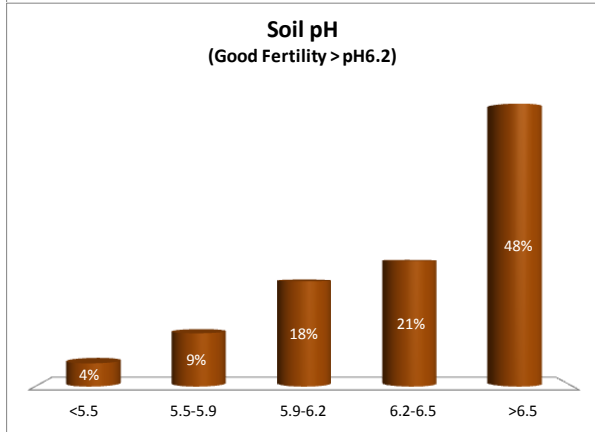

Soil Analysis Status and Trends

County	Kilkenny
Year	2018
Enterprise	All Farms
Number of Samples	1,909

Soil Analysis Status and Trends

County	Kilkenny
Year	2018
Enterprise	Dairy
Number of Samples	1,291

Soil Analysis Status and Trends

County	Kilkenny
Year	2018
Enterprise	Drystock
Number of Samples	432

Soil Analysis Status and Trends

County	Kilkenny
Year	2018
Enterprise	Tillage
Number of Samples	169