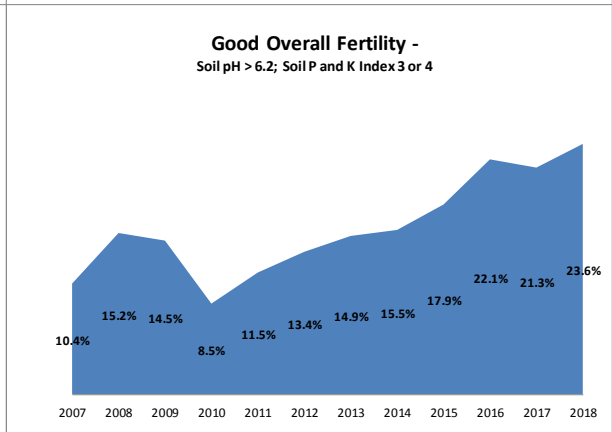

Soil Analysis Status and Trends

County	Kilkenny
Year	2018
Enterprise	All Farms
Number of Samples	1,909

Soil Analysis Status and Trends

County	Kilkenny
Year	2018
Enterprise	Dairy
Number of Samples	1,291

Soil Analysis Status and Trends