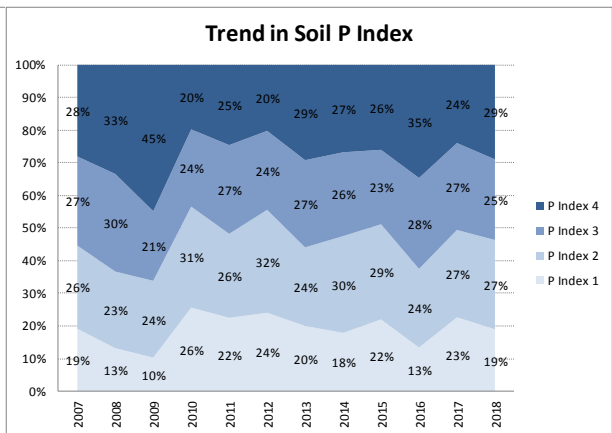

Soil Analysis Status and Trends

County	Kilkenny
Year	2018
Enterprise	All Farms
Number of Samples	1,909

Soil Analysis Status and Trends

County	Kilkenny
Year	2018
Enterprise	Dairy
Number of Samples	1,291

Soil Analysis Status and Trends

County	Kilkenny
Year	2018
Enterprise	Drystock
Number of Samples	432

Soil Analysis Status and Trends

County	Kilkenny
Year	2018
Enterprise	Tillage
Number of Samples	169