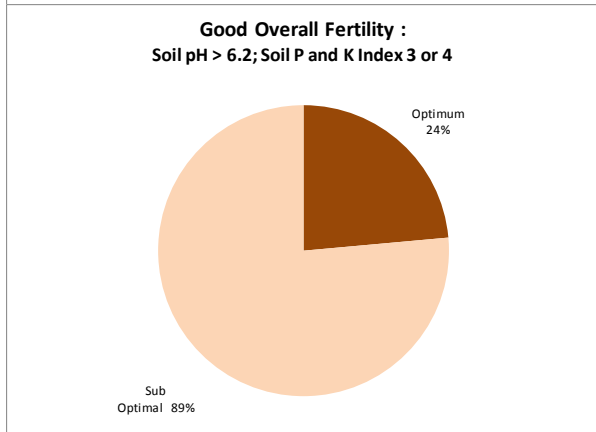

Soil Analysis Status and Trends

County	Kilkenny
Year	2018
Enterprise	All Farms
Number of Samples	1,909

Soil Analysis Status and Trends

County	Kilkenny
Year	2018
Enterprise	Dairy
Number of Samples	1,291

Soil Analysis Status and Trends

County	Kilkenny
Year	2018
Enterprise	Drystock
Number of Samples	432

Soil Analysis Status and Trends

County	Kilkenny
Year	2018
Enterprise	Tillage
Number of Samples	169