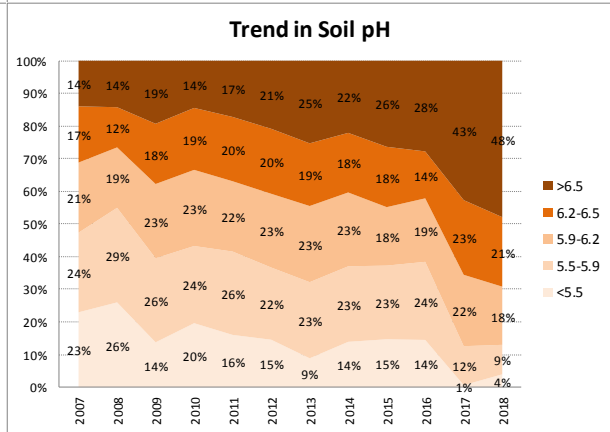

Soil Analysis Status and Trends

County	Kilkenny
Year	2018
Enterprise	All Farms
Number of Samples	1,909

Soil Analysis Status and Trends

County	Kilkenny
Year	2018
Enterprise	Dairy
Number of Samples	1,291

Soil Analysis Status and Trends

County	Kilkenny
Year	2018
Enterprise	Drystock
Number of Samples	432

Soil Analysis Status and Trends

County	Kilkenny
Year	2018
Enterprise	Tillage
Number of Samples	169