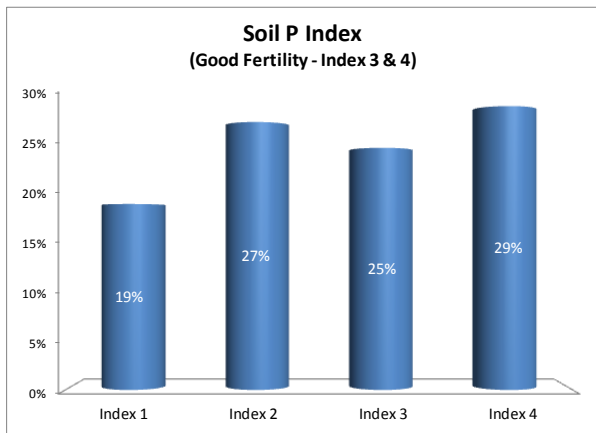

Soil Analysis Status and Trends

County	Kilkenny
Year	2018
Enterprise	All Farms
Number of Samples	1,909

Soil Analysis Status and Trends

County	Kilkenny
Year	2018
Enterprise	Dairy
Number of Samples	1,291

Soil Analysis Status and Trends