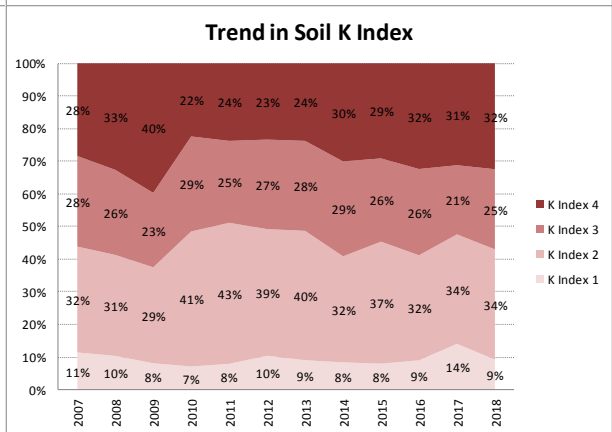

Soil Analysis Status and Trends

County	Kilkenny
Year	2018
Enterprise	All Farms
Number of Samples	1,909

Soil Analysis Status and Trends

County	Kilkenny
Year	2018
Enterprise	Dairy
Number of Samples	1,291

Soil Analysis Status and Trends