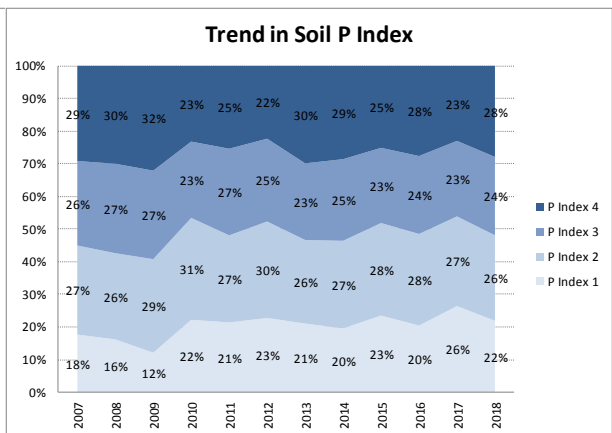

Soil Analysis Status and Trends

County	Kilkenny
Year	2018
Enterprise	All Farms
Number of Samples	1,909

Soil Analysis Status and Trends

County	Kilkenny
Year	2018
Enterprise	Dairy
Number of Samples	1,291

Soil Analysis Status and Trends