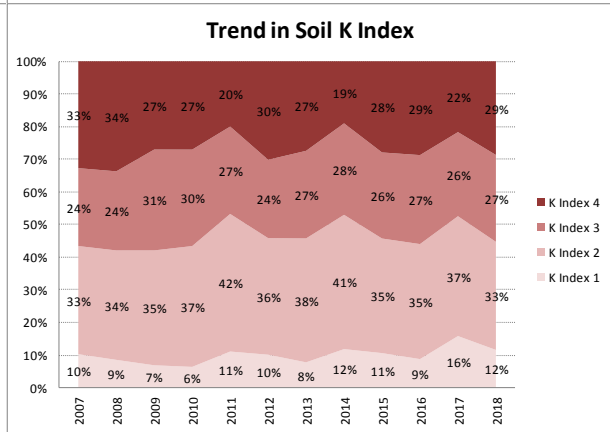

Soil Analysis Status and Trends

County	Kilkenny
Year	2018
Enterprise	Drystock
Number of Samples	432