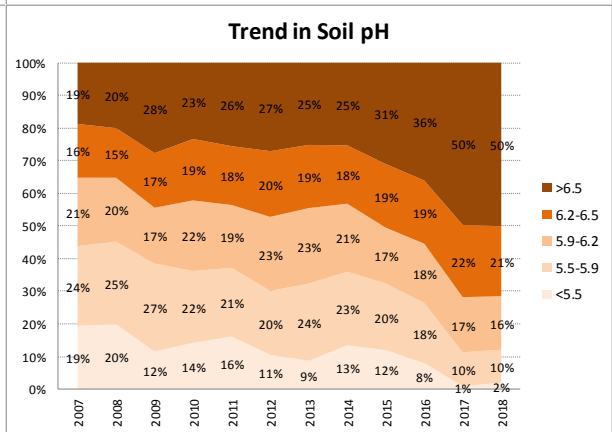

Soil Analysis Status and Trends

County	Kilkenny
Year	2018
Enterprise	All Farms
Number of Samples	1,909

Soil Analysis Status and Trends

County	Kilkenny
Year	2018
Enterprise	Dairy
Number of Samples	1,291

Soil Analysis Status and Trends