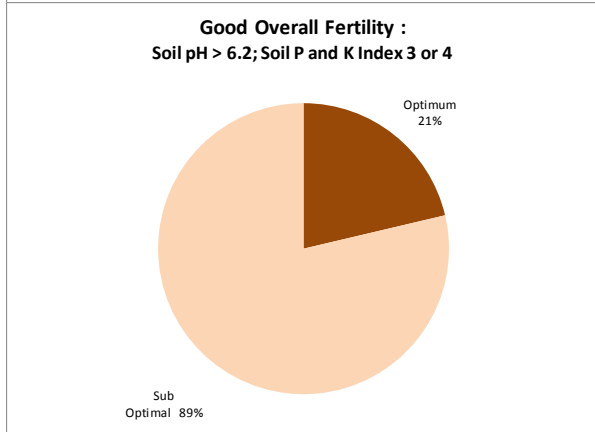

Soil Analysis Status and Trends

County	Kilkenny
Year	2018
Enterprise	All Farms
Number of Samples	1,909

Soil Analysis Status and Trends

County	Kilkenny
Year	2018
Enterprise	Dairy
Number of Samples	1,291

Soil Analysis Status and Trends

County	Kilkenny
Year	2018
Enterprise	Drystock
Number of Samples	432

Soil Analysis Status and Trends

County	Kilkenny
Year	2018
Enterprise	Tillage
Number of Samples	169