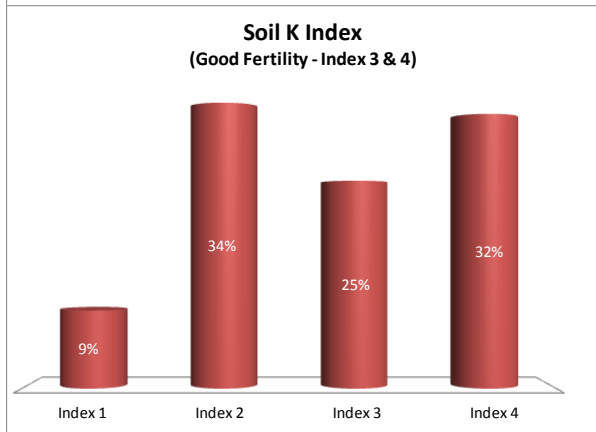

Soil Analysis Status and Trends

County	Kilkenny
Year	2018
Enterprise	All Farms
Number of Samples	1,909

Soil Analysis Status and Trends

County	Kilkenny
Year	2018
Enterprise	Dairy
Number of Samples	1,291

Soil Analysis Status and Trends

County	Kilkenny
Year	2018
Enterprise	Drystock
Number of Samples	432

Soil Analysis Status and Trends

County	Kilkenny
Year	2018
Enterprise	Tillage
Number of Samples	169