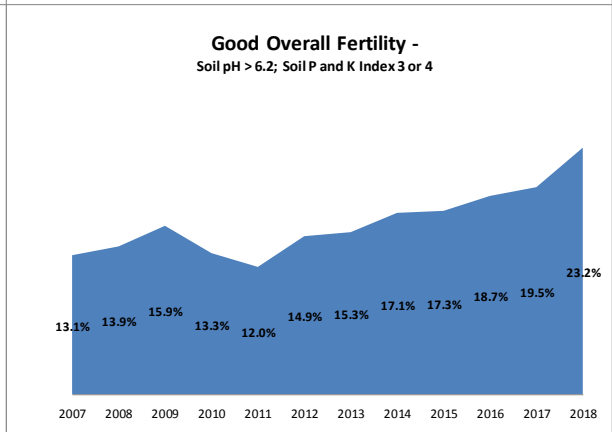

Soil Analysis Status and Trends

County	Kilkenny
Year	2018
Enterprise	All Farms
Number of Samples	1,909

Soil Analysis Status and Trends

County	Kilkenny
Year	2018
Enterprise	Dairy
Number of Samples	1,291

Soil Analysis Status and Trends