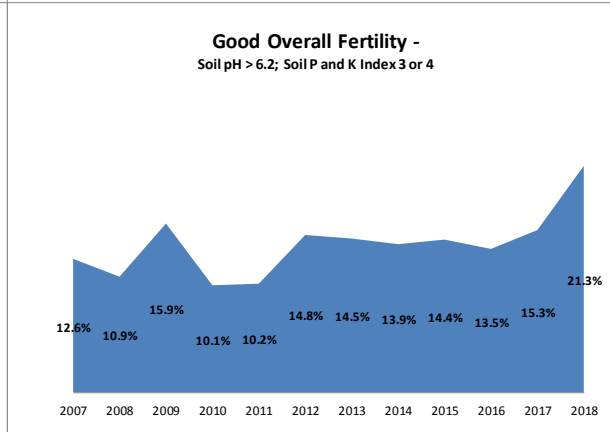

Soil Analysis Status and Trends

County	Kilkenny
Year	2018
Enterprise	Drystock
Number of Samples	432