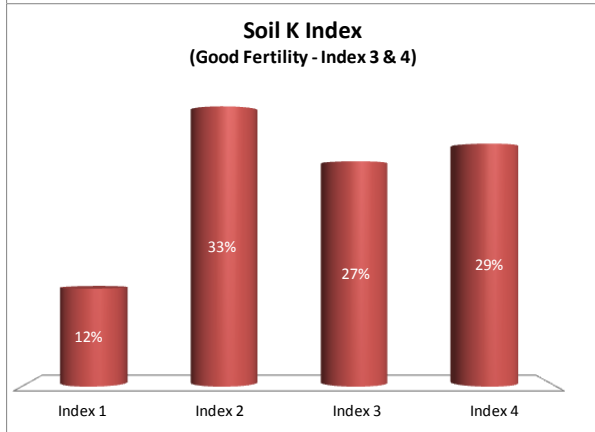

Soil Analysis Status and Trends

County	Kilkenny
Year	2018
Enterprise	All Farms
Number of Samples	1,909

Soil Analysis Status and Trends

County	Kilkenny
Year	2018
Enterprise	Dairy
Number of Samples	1,291

Soil Analysis Status and Trends

County	Kilkenny
Year	2018
Enterprise	Drystock
Number of Samples	432

Soil Analysis Status and Trends

County	Kilkenny
Year	2018
Enterprise	Tillage
Number of Samples	169