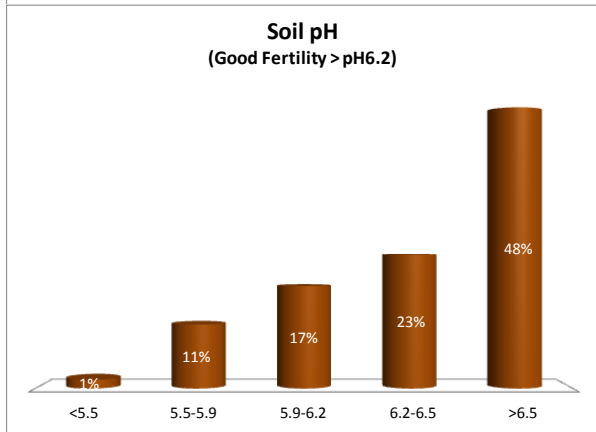

Soil Analysis Status and Trends

County	Kilkenny
Year	2018
Enterprise	All Farms
Number of Samples	1,909

Soil Analysis Status and Trends

County	Kilkenny
Year	2018
Enterprise	Dairy
Number of Samples	1,291

Soil Analysis Status and Trends

County	Kilkenny
Year	2018
Enterprise	Drystock
Number of Samples	432

Soil Analysis Status and Trends

County	Kilkenny
Year	2018
Enterprise	Tillage
Number of Samples	169