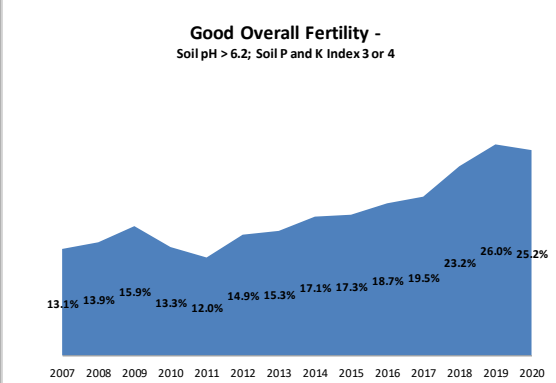

Soil Analysis Status and Trends

County	Kilkenny
Year	2020
Enterprise	All Farms
Number of Samples	2,571

Soil Analysis Status and Trends

County	Kilkenny
Year	2020
Enterprise	Dairy
Number of Samples	2,108

County	Kilkenny
Year	2020
Enterprise	Tillage
Number of Samples	116