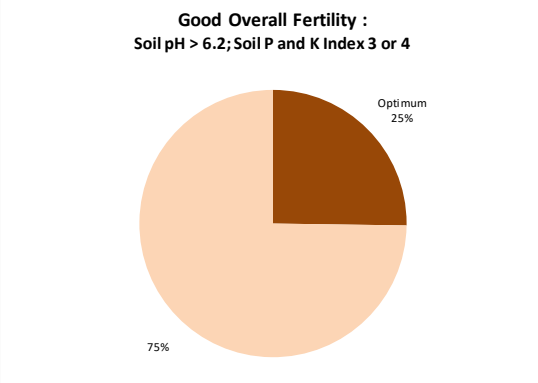

Soil Analysis Status and Trends

County	Kilkenny
Year	2020
Enterprise	All Farms
Number of Samples	2,571

Soil Analysis Status and Trends

County	Kilkenny
Year	2020
Enterprise	Dairy
Number of Samples	2,108

County	Kilkenny
Year	2020
Enterprise	Tillage
Number of Samples	116