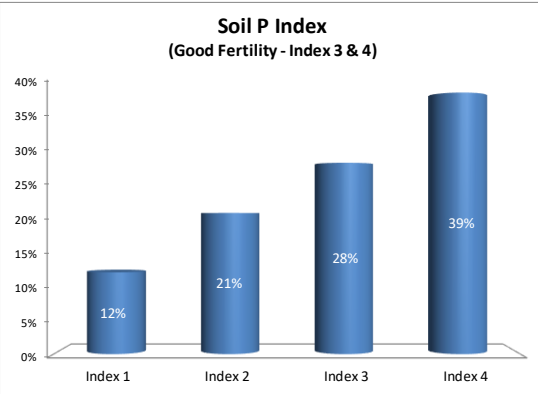

Soil Analysis Status and Trends

County	Kilkenny
Year	2020
Enterprise	All Farms
Number of Samples	2,571

Soil Analysis Status and Trends

County	Kilkenny
Year	2020
Enterprise	Dairy
Number of Samples	2,108

County	Kilkenny
Year	2020
Enterprise	Tillage
Number of Samples	116