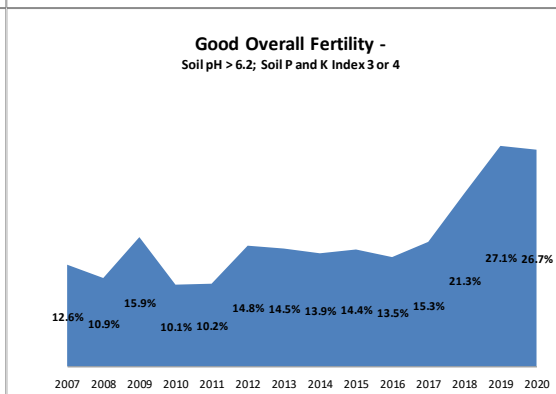

Soil Analysis Status and Trends

County	Kilkenny
Year	2020
Enterprise	All Farms
Number of Samples	2,571

Soil Analysis Status and Trends

County	Kilkenny
Year	2020
Enterprise	Dairy
Number of Samples	2,108

County	Kilkenny
Year	2020
Enterprise	Tillage
Number of Samples	116