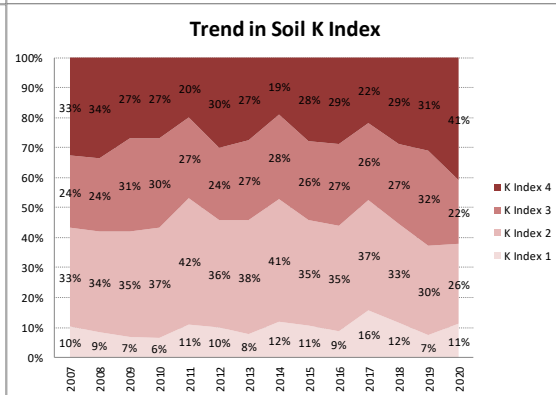

Soil Analysis Status and Trends

County	Kilkenny
Year	2020
Enterprise	All Farms
Number of Samples	2,571

Soil Analysis Status and Trends

County	Kilkenny
Year	2020
Enterprise	Dairy
Number of Samples	2,108

County	Kilkenny
Year	2020
Enterprise	Tillage
Number of Samples	116