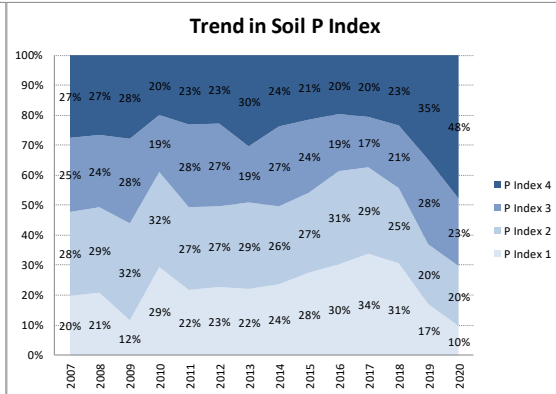

Soil Analysis Status and Trends

County	Kilkenny
Year	2020
Enterprise	All Farms
Number of Samples	2,571

Soil Analysis Status and Trends

County	Kilkenny
Year	2020
Enterprise	Dairy
Number of Samples	2,108

County	Kilkenny
Year	2020
Enterprise	Tillage
Number of Samples	116