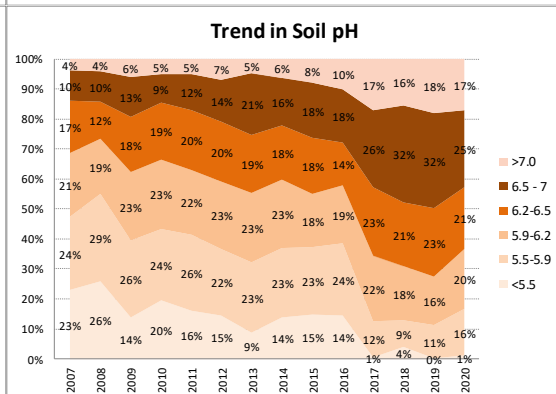

Soil Analysis Status and Trends

County	Kilkenny
Year	2020
Enterprise	All Farms
Number of Samples	2,571

Soil Analysis Status and Trends

County	Kilkenny
Year	2020
Enterprise	Dairy
Number of Samples	2,108

County	Kilkenny
Year	2020
Enterprise	Tillage
Number of Samples	116