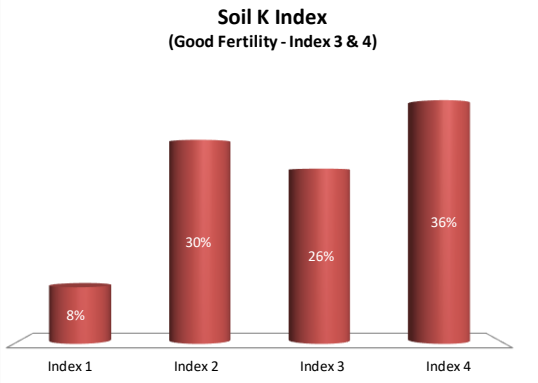

Soil Analysis Status and Trends

County	Kilkenny
Year	2020
Enterprise	All Farms
Number of Samples	2,571

Soil Analysis Status and Trends

County	Kilkenny
Year	2020
Enterprise	Dairy
Number of Samples	2,108

County	Kilkenny
Year	2020
Enterprise	Tillage
Number of Samples	116