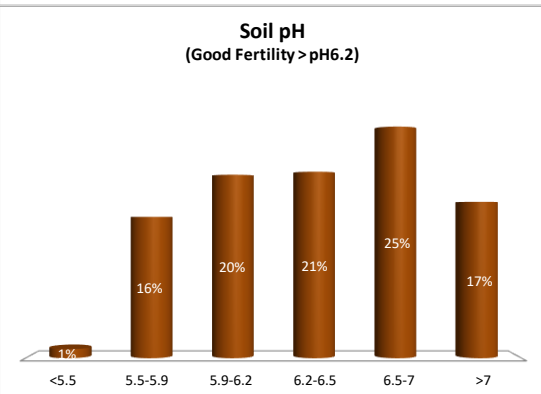

Soil Analysis Status and Trends

County	Kilkenny
Year	2020
Enterprise	All Farms
Number of Samples	2,571

Soil Analysis Status and Trends

County	Kilkenny
Year	2020
Enterprise	Dairy
Number of Samples	2,108

County	Kilkenny
Year	2020
Enterprise	Tillage
Number of Samples	116