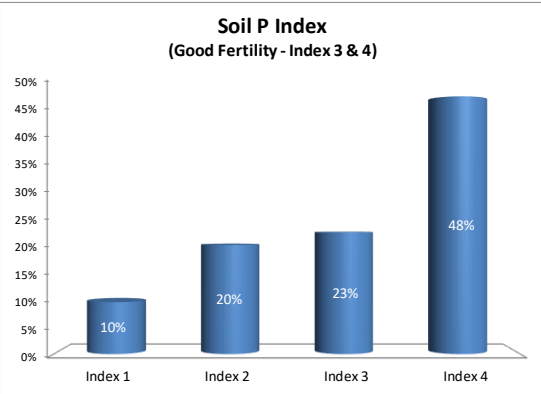

Soil Analysis Status and Trends

County	Kilkenny
Year	2020
Enterprise	All Farms
Number of Samples	2,571

Soil Analysis Status and Trends

County	Kilkenny
Year	2020
Enterprise	Dairy
Number of Samples	2,108

County	Kilkenny
Year	2020
Enterprise	Tillage
Number of Samples	116