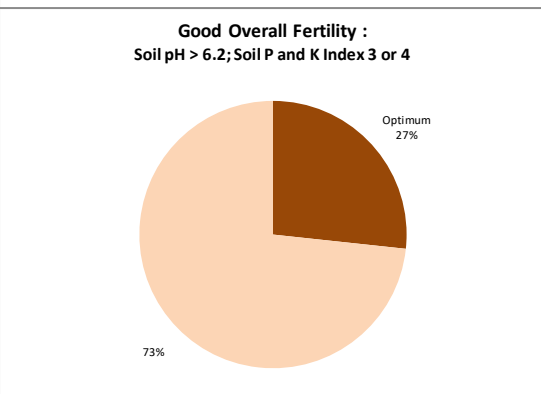

Soil Analysis Status and Trends

County	Kilkenny
Year	2020
Enterprise	All Farms
Number of Samples	2,571

Soil Analysis Status and Trends

County	Kilkenny
Year	2020
Enterprise	Dairy
Number of Samples	2,108

County	Kilkenny
Year	2020
Enterprise	Tillage
Number of Samples	116