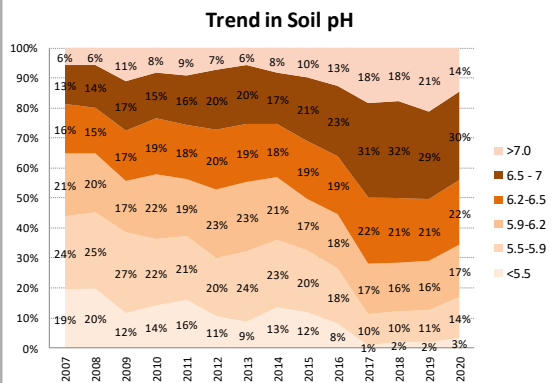

Soil Analysis Status and Trends

County	Kilkenny
Year	2020
Enterprise	All Farms
Number of Samples	2,571

Soil Analysis Status and Trends

County	Kilkenny
Year	2020
Enterprise	Dairy
Number of Samples	2,108

County	Kilkenny
Year	2020
Enterprise	Tillage
Number of Samples	116