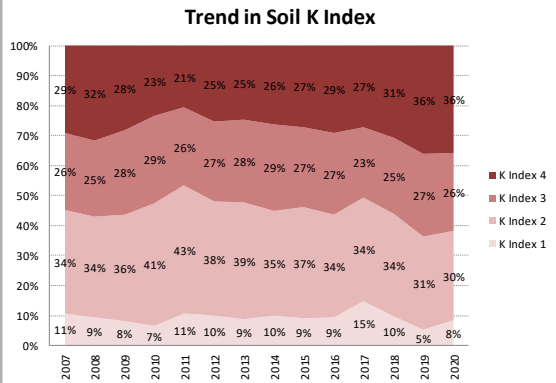

Soil Analysis Status and Trends

County	Kilkenny
Year	2020
Enterprise	All Farms
Number of Samples	2,571

Soil Analysis Status and Trends

County	Kilkenny
Year	2020
Enterprise	Dairy
Number of Samples	2,108

County	Kilkenny
Year	2020
Enterprise	Tillage
Number of Samples	116