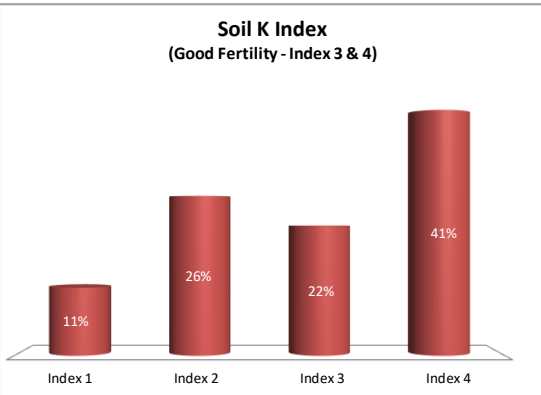

Soil Analysis Status and Trends

County	Kilkenny
Year	2020
Enterprise	All Farms
Number of Samples	2,571

Soil Analysis Status and Trends

County	Kilkenny
Year	2020
Enterprise	Dairy
Number of Samples	2,108

County	Kilkenny
Year	2020
Enterprise	Tillage
Number of Samples	116