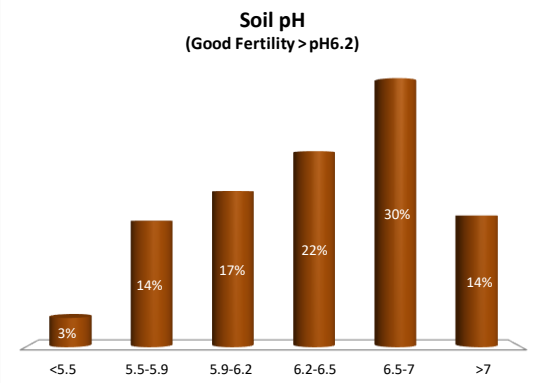

Soil Analysis Status and Trends

County	Kilkenny
Year	2020
Enterprise	All Farms
Number of Samples	2,571

Soil Analysis Status and Trends

County	Kilkenny
Year	2020
Enterprise	Dairy
Number of Samples	2,108

County	Kilkenny
Year	2020
Enterprise	Tillage
Number of Samples	116