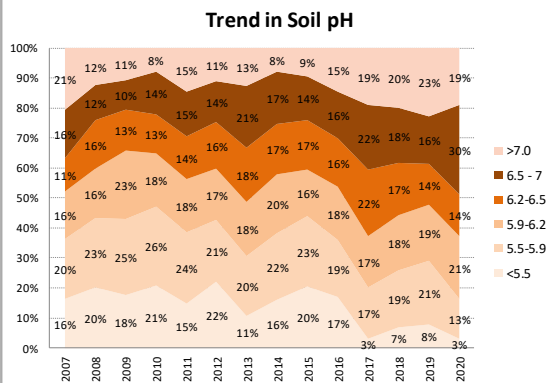

# Soil Analysis Status and Trends

County	Laois
Year	2020
Enterprise	Tillage
Number of Samples	174