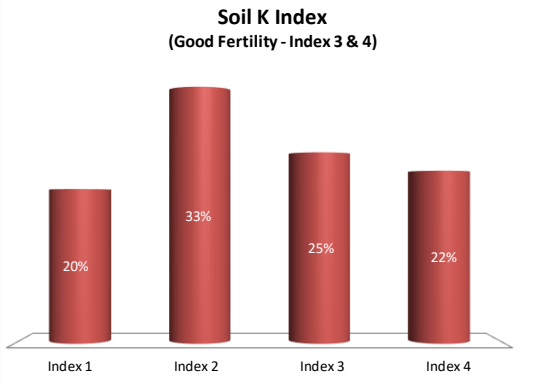

# Soil Analysis Status and Trends

County	Laois
Year	2020
Enterprise	Tillage
Number of Samples	174