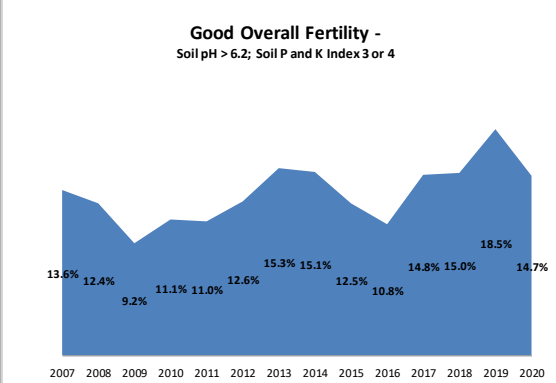

# Soil Analysis Status and Trends

County	Laois
Year	2020
Enterprise	Tillage
Number of Samples	174