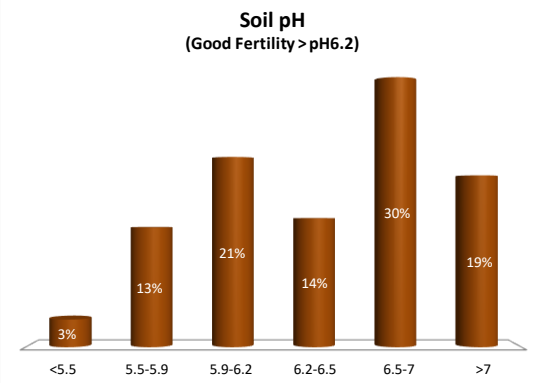

# Soil Analysis Status and Trends

County	Laois
Year	2020
Enterprise	Tillage
Number of Samples	174