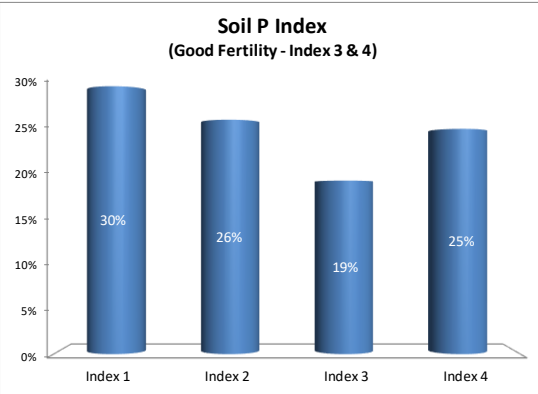

# Soil Analysis Status and Trends

County	Laois
Year	2020
Enterprise	Tillage
Number of Samples	174