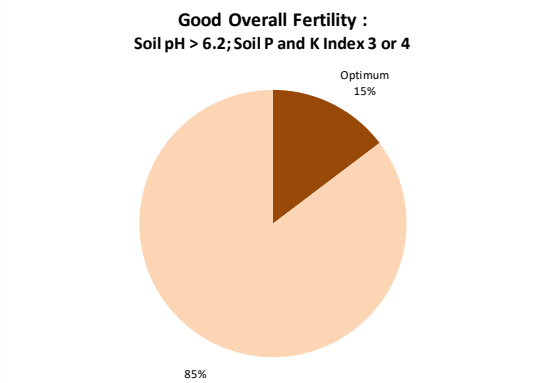

# Soil Analysis Status and Trends

County	Laois
Year	2020
Enterprise	Tillage
Number of Samples	174