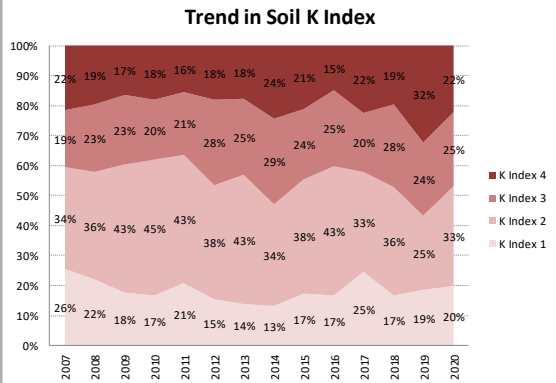

# Soil Analysis Status and Trends

County	Laois
Year	2020
Enterprise	Tillage
Number of Samples	174