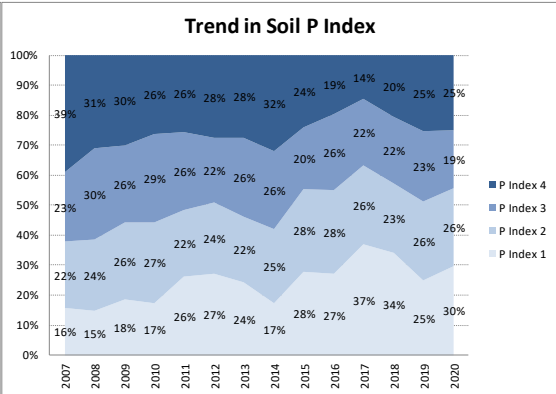

# Soil Analysis Status and Trends

County	Laois
Year	2020
Enterprise	Tillage
Number of Samples	174