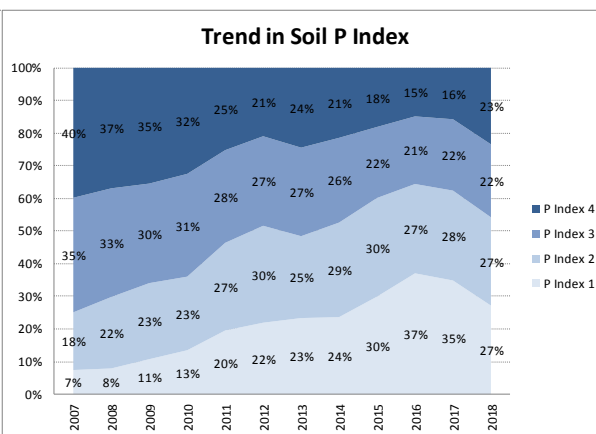

Soil Analysis Status and Trends

County	Limerick
Year	2018
Enterprise	All Farms
Number of Samples	3,211

Soil Analysis Status and Trends

County	Limerick
Year	2018
Enterprise	Dairy
Number of Samples	2,836

Soil Analysis Status and Trends