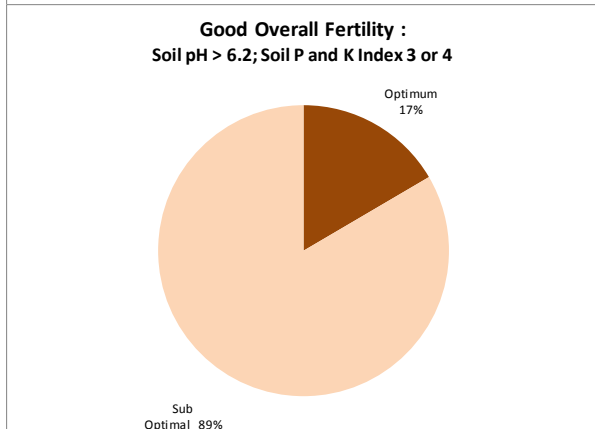

Soil Analysis Status and Trends

County	Limerick
Year	2018
Enterprise	All Farms
Number of Samples	3,211

Soil Analysis Status and Trends

County	Limerick
Year	2018
Enterprise	Dairy
Number of Samples	2,836

Soil Analysis Status and Trends

County	Limerick
Year	2018
Enterprise	Drystock
Number of Samples	356