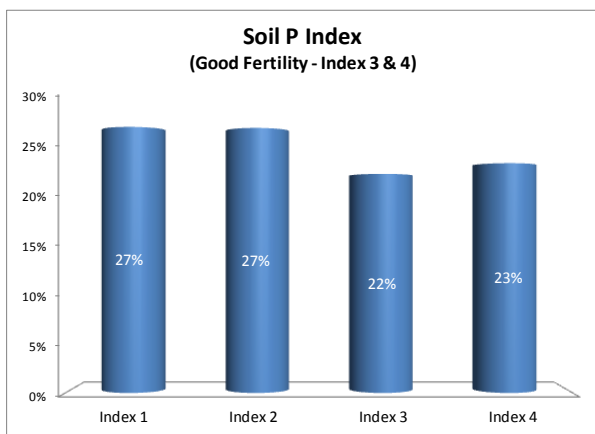

Soil Analysis Status and Trends

County	Limerick
Year	2018
Enterprise	All Farms
Number of Samples	3,211

Soil Analysis Status and Trends

County	Limerick
Year	2018
Enterprise	Dairy
Number of Samples	2,836

Soil Analysis Status and Trends