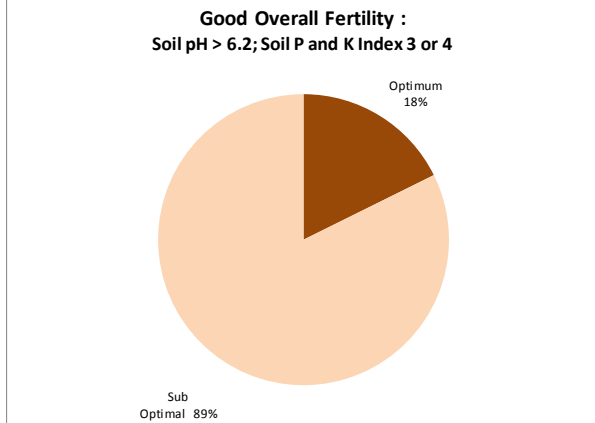

Soil Analysis Status and Trends

County	Limerick
Year	2018
Enterprise	All Farms
Number of Samples	3,211

Soil Analysis Status and Trends

County	Limerick
Year	2018
Enterprise	Dairy
Number of Samples	2,836

Soil Analysis Status and Trends