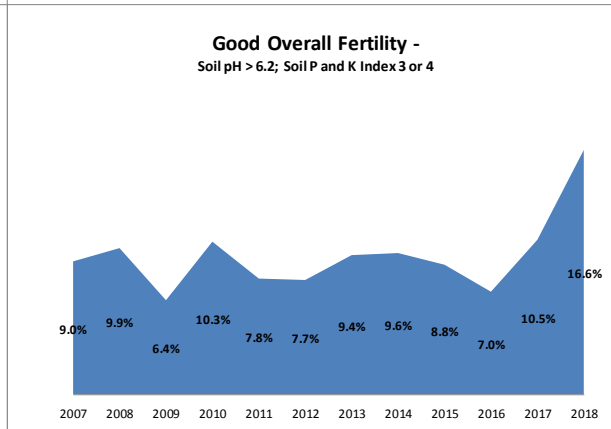

Soil Analysis Status and Trends

County	Limerick
Year	2018
Enterprise	All Farms
Number of Samples	3,211

Soil Analysis Status and Trends

County	Limerick
Year	2018
Enterprise	Dairy
Number of Samples	2,836

Soil Analysis Status and Trends