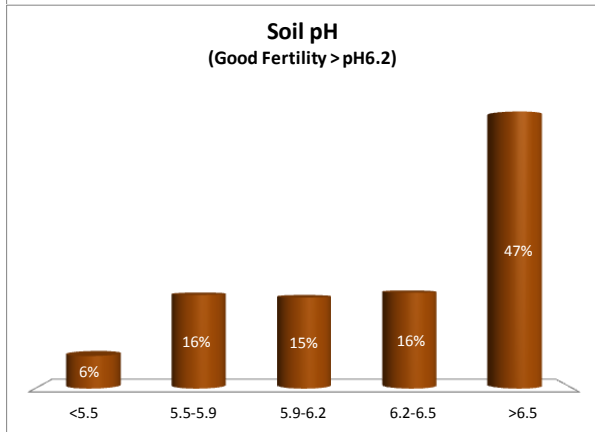

Soil Analysis Status and Trends

County	Limerick
Year	2018
Enterprise	All Farms
Number of Samples	3,211

Soil Analysis Status and Trends

County	Limerick
Year	2018
Enterprise	Dairy
Number of Samples	2,836

Soil Analysis Status and Trends