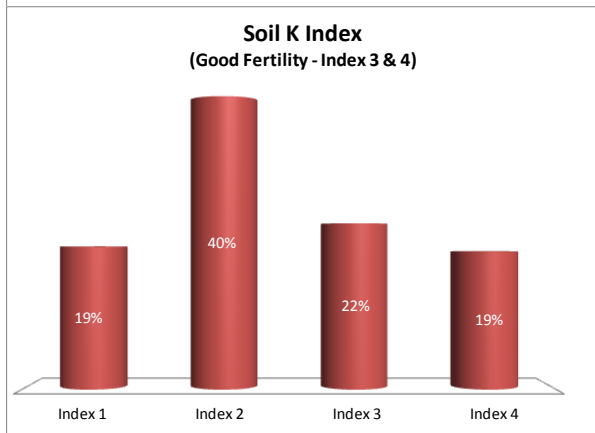

Soil Analysis Status and Trends

County	Limerick
Year	2018
Enterprise	All Farms
Number of Samples	3,211

Soil Analysis Status and Trends

County	Limerick
Year	2018
Enterprise	Dairy
Number of Samples	2,836

Soil Analysis Status and Trends