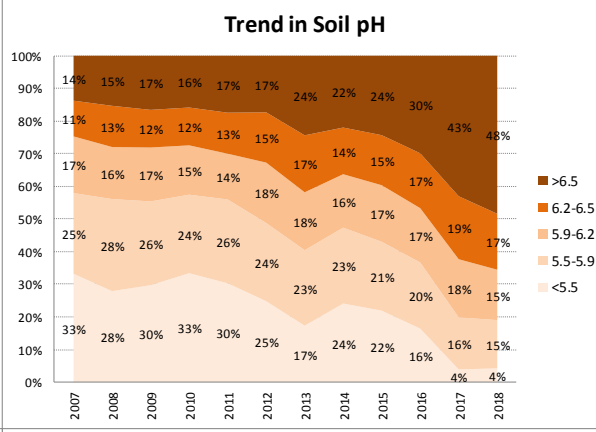

Soil Analysis Status and Trends

County	Limerick
Year	2018
Enterprise	All Farms
Number of Samples	3,211

Soil Analysis Status and Trends

County	Limerick
Year	2018
Enterprise	Dairy
Number of Samples	2,836

Soil Analysis Status and Trends