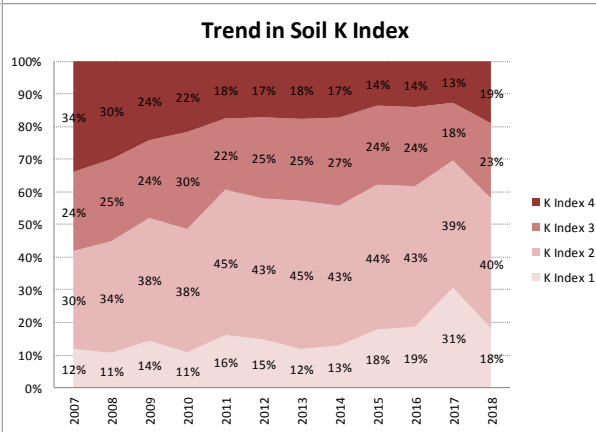

Soil Analysis Status and Trends

County	Limerick
Year	2018
Enterprise	All Farms
Number of Samples	3,211

Soil Analysis Status and Trends

County	Limerick
Year	2018
Enterprise	Dairy
Number of Samples	2,836

Soil Analysis Status and Trends