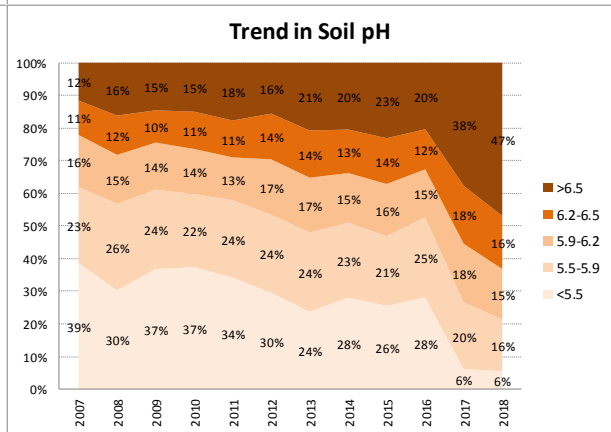

Soil Analysis Status and Trends

County	Limerick
Year	2018
Enterprise	All Farms
Number of Samples	3,211

Soil Analysis Status and Trends

County	Limerick
Year	2018
Enterprise	Dairy
Number of Samples	2,836

Soil Analysis Status and Trends