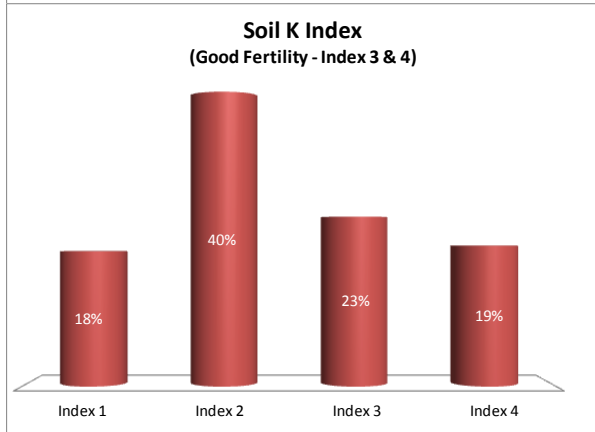

Soil Analysis Status and Trends

County	Limerick
Year	2018
Enterprise	All Farms
Number of Samples	3,211

Soil Analysis Status and Trends

County	Limerick
Year	2018
Enterprise	Dairy
Number of Samples	2,836

Soil Analysis Status and Trends