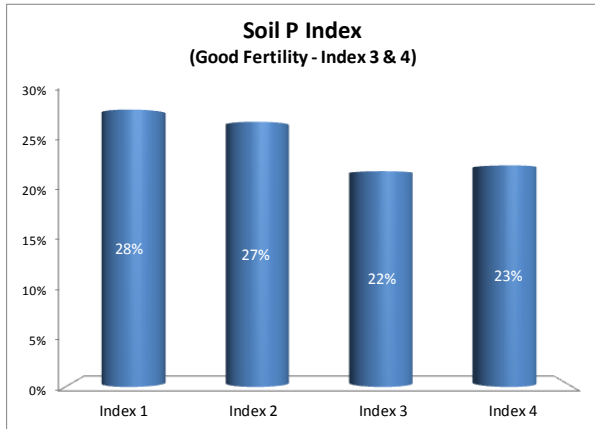

Soil Analysis Status and Trends

County	Limerick
Year	2018
Enterprise	All Farms
Number of Samples	3,211

Soil Analysis Status and Trends

County	Limerick
Year	2018
Enterprise	Dairy
Number of Samples	2,836

Soil Analysis Status and Trends