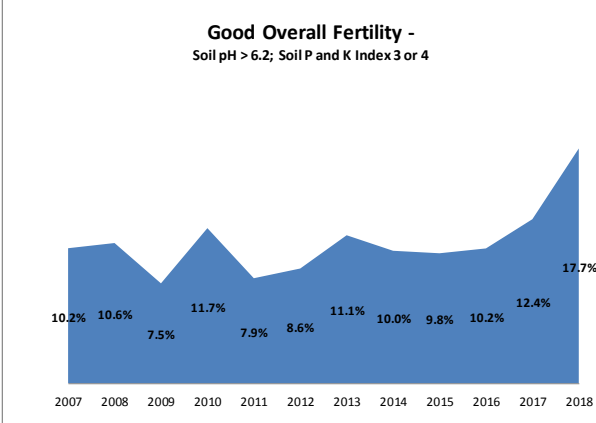

Soil Analysis Status and Trends

County	Limerick
Year	2018
Enterprise	All Farms
Number of Samples	3,211

Soil Analysis Status and Trends

County	Limerick
Year	2018
Enterprise	Dairy
Number of Samples	2,836

Soil Analysis Status and Trends