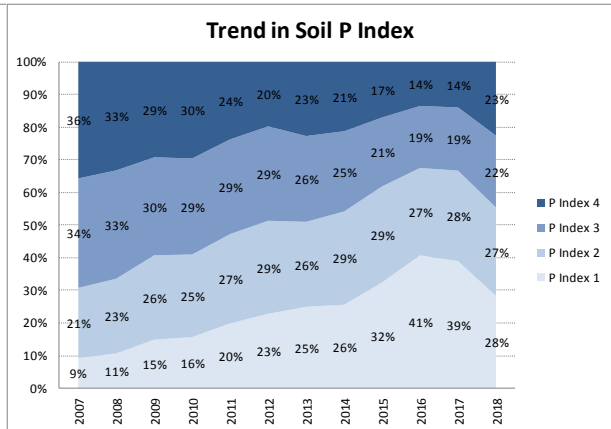

Soil Analysis Status and Trends

County	Limerick
Year	2018
Enterprise	All Farms
Number of Samples	3,211

Soil Analysis Status and Trends

County	Limerick
Year	2018
Enterprise	Dairy
Number of Samples	2,836

Soil Analysis Status and Trends