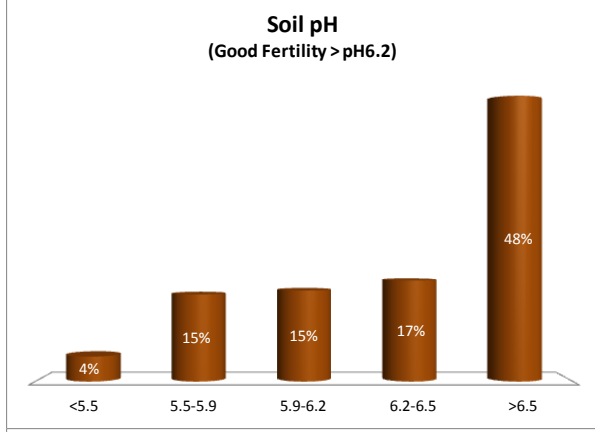

Soil Analysis Status and Trends

County	Limerick
Year	2018
Enterprise	All Farms
Number of Samples	3,211

Soil Analysis Status and Trends

County	Limerick
Year	2018
Enterprise	Dairy
Number of Samples	2,836

Soil Analysis Status and Trends

County	Limerick
Year	2018
Enterprise	Drystock
Number of Samples	356