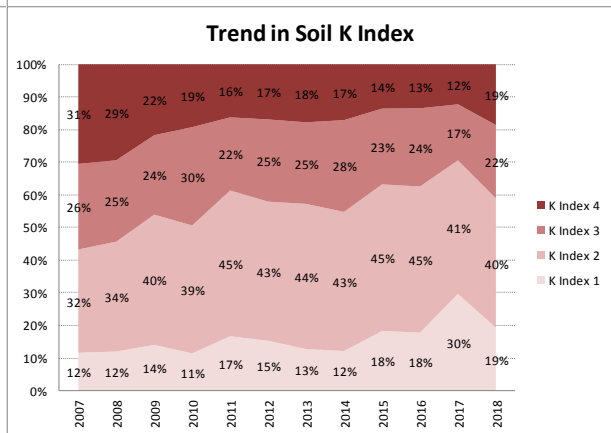

Soil Analysis Status and Trends

County	Limerick
Year	2018
Enterprise	All Farms
Number of Samples	3,211

Soil Analysis Status and Trends

County	Limerick
Year	2018
Enterprise	Dairy
Number of Samples	2,836

Soil Analysis Status and Trends