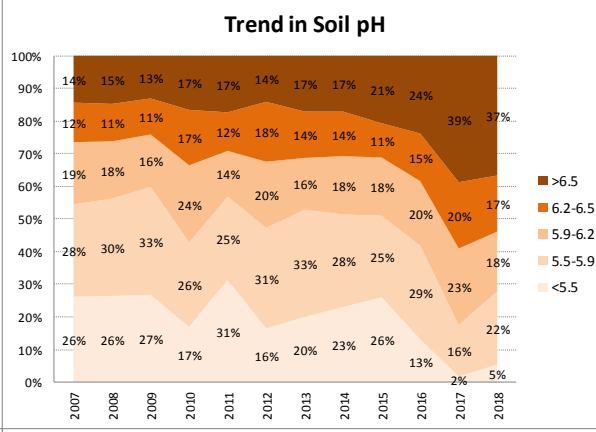

Soil Analysis Status and Trends

County	Meath
Year	2018
Enterprise	Drystock
Number of Samples	763