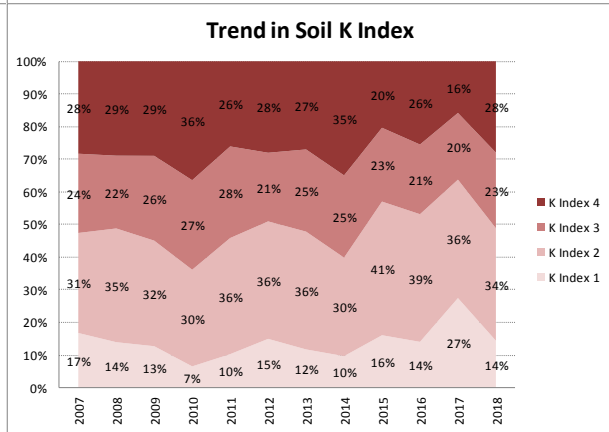

Soil Analysis Status and Trends

County	Meath
Year	2018
Enterprise	All Farms
Number of Samples	2,124

Soil Analysis Status and Trends

County	Meath
Year	2018
Enterprise	Dairy
Number of Samples	1,161

Soil Analysis Status and Trends

County	Meath
Year	2018
Enterprise	Drystock
Number of Samples	763

Soil Analysis Status and Trends

County	Meath
Year	2018
Enterprise	Tillage
Number of Samples	165