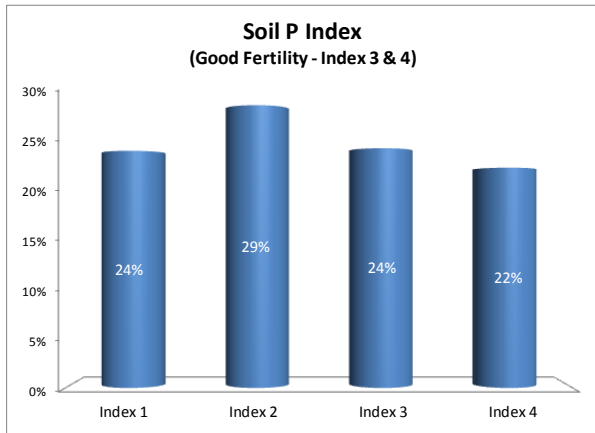

Soil Analysis Status and Trends

County	Meath
Year	2018
Enterprise	All Farms
Number of Samples	2,124

Soil Analysis Status and Trends

County	Meath
Year	2018
Enterprise	Dairy
Number of Samples	1,161

Soil Analysis Status and Trends

County	Meath
Year	2018
Enterprise	Drystock
Number of Samples	763

Soil Analysis Status and Trends

County	Meath
Year	2018
Enterprise	Tillage
Number of Samples	165