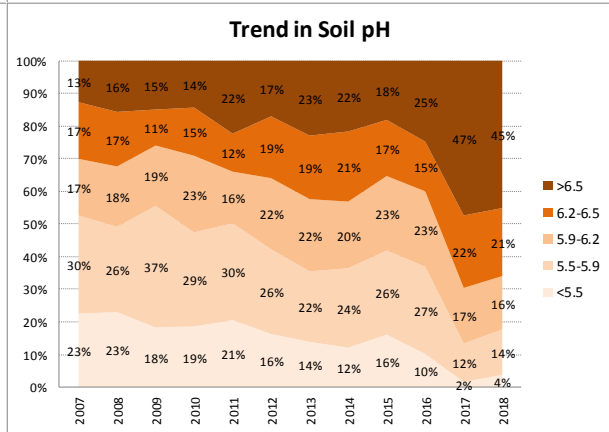

Soil Analysis Status and Trends

County	Meath
Year	2018
Enterprise	All Farms
Number of Samples	2,124

Soil Analysis Status and Trends

County	Meath
Year	2018
Enterprise	Dairy
Number of Samples	1,161

Soil Analysis Status and Trends

County	Meath
Year	2018
Enterprise	Drystock
Number of Samples	763

Soil Analysis Status and Trends

County	Meath
Year	2018
Enterprise	Tillage
Number of Samples	165