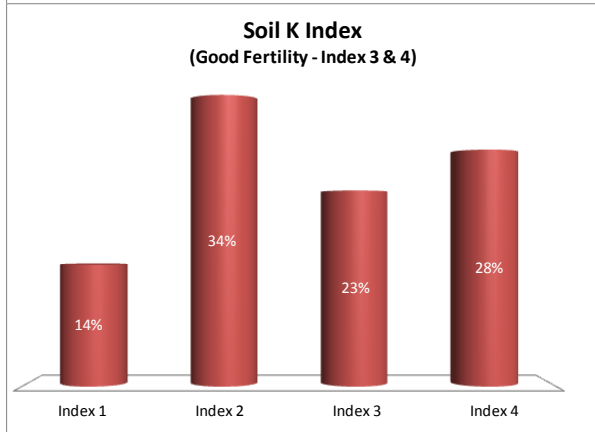

Soil Analysis Status and Trends

County	Meath
Year	2018
Enterprise	All Farms
Number of Samples	2,124

Soil Analysis Status and Trends

County	Meath
Year	2018
Enterprise	Dairy
Number of Samples	1,161

Soil Analysis Status and Trends

County	Meath
Year	2018
Enterprise	Drystock
Number of Samples	763

Soil Analysis Status and Trends

County	Meath
Year	2018
Enterprise	Tillage
Number of Samples	165