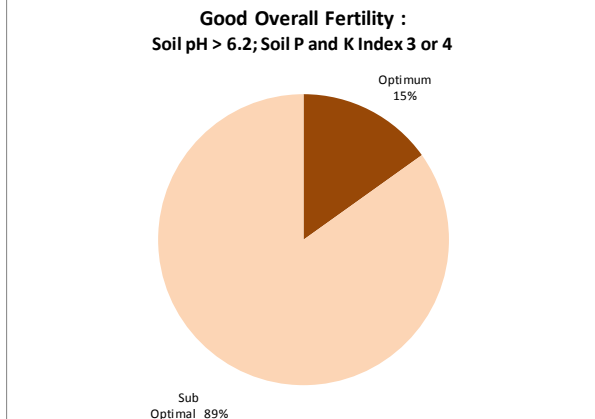

Soil Analysis Status and Trends

County	Meath
Year	2018
Enterprise	All Farms
Number of Samples	2,124

Soil Analysis Status and Trends

County	Meath
Year	2018
Enterprise	Dairy
Number of Samples	1,161

Soil Analysis Status and Trends

County	Meath
Year	2018
Enterprise	Drystock
Number of Samples	763

Soil Analysis Status and Trends

County	Meath
Year	2018
Enterprise	Tillage
Number of Samples	165