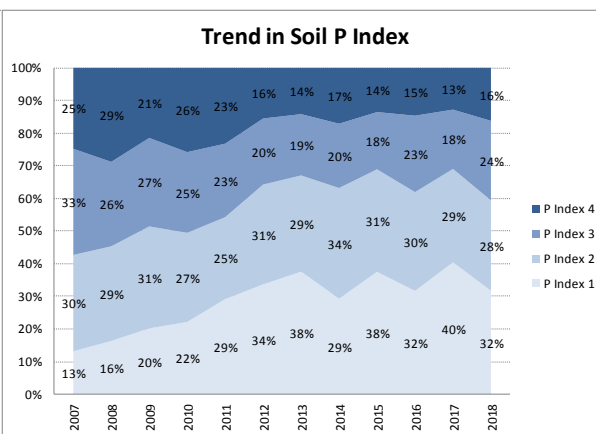

Soil Analysis Status and Trends

County	Meath
Year	2018
Enterprise	Drystock
Number of Samples	763