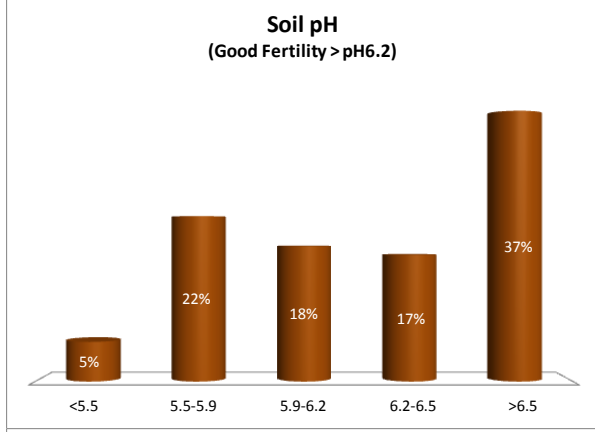

Soil Analysis Status and Trends

County	Meath
Year	2018
Enterprise	Drystock
Number of Samples	763