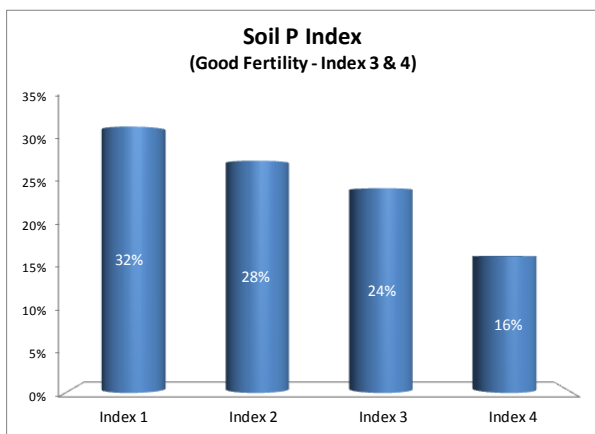

Soil Analysis Status and Trends

County	Meath
Year	2018
Enterprise	All Farms
Number of Samples	2,124

Soil Analysis Status and Trends

County	Meath
Year	2018
Enterprise	Dairy
Number of Samples	1,161

Soil Analysis Status and Trends

County	Meath
Year	2018
Enterprise	Drystock
Number of Samples	763

Soil Analysis Status and Trends

County	Meath
Year	2018
Enterprise	Tillage
Number of Samples	165