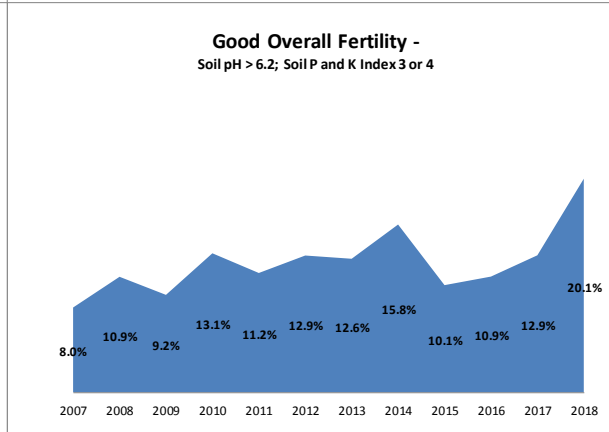

Soil Analysis Status and Trends

County	Meath
Year	2018
Enterprise	All Farms
Number of Samples	2,124

Soil Analysis Status and Trends

County	Meath
Year	2018
Enterprise	Dairy
Number of Samples	1,161

Soil Analysis Status and Trends