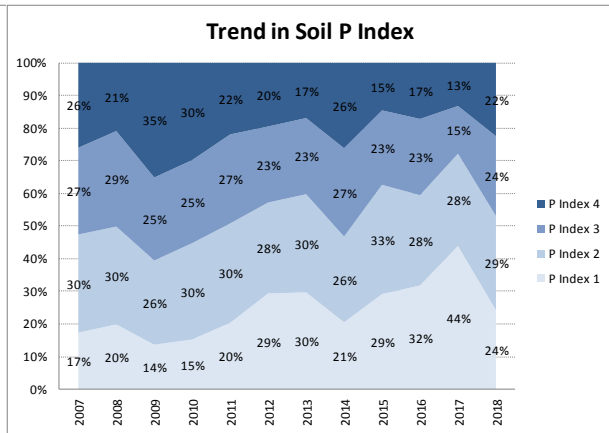

Soil Analysis Status and Trends

County	Meath
Year	2018
Enterprise	All Farms
Number of Samples	2,124

Soil Analysis Status and Trends

County	Meath
Year	2018
Enterprise	Dairy
Number of Samples	1,161

Soil Analysis Status and Trends

County	Meath
Year	2018
Enterprise	Drystock
Number of Samples	763

Soil Analysis Status and Trends

County	Meath
Year	2018
Enterprise	Tillage
Number of Samples	165