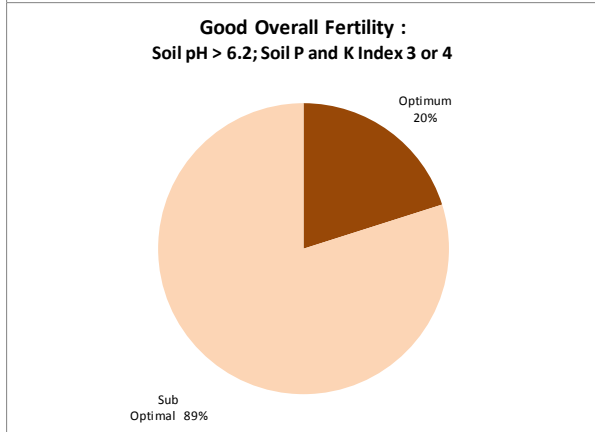

Soil Analysis Status and Trends

County	Meath
Year	2018
Enterprise	All Farms
Number of Samples	2,124

Soil Analysis Status and Trends

County	Meath
Year	2018
Enterprise	Dairy
Number of Samples	1,161

Soil Analysis Status and Trends

County	Meath
Year	2018
Enterprise	Drystock
Number of Samples	763

Soil Analysis Status and Trends

County	Meath
Year	2018
Enterprise	Tillage
Number of Samples	165