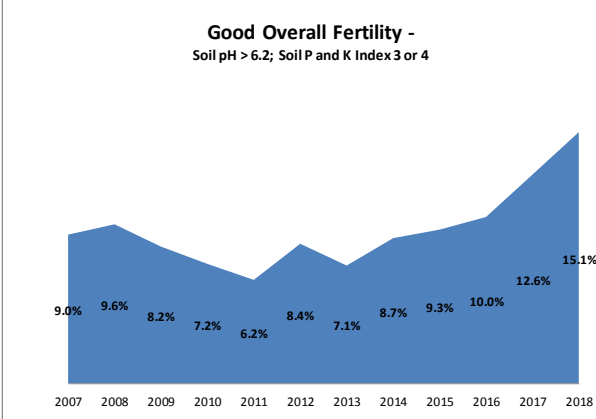

Soil Analysis Status and Trends

County	Meath
Year	2018
Enterprise	Drystock
Number of Samples	763