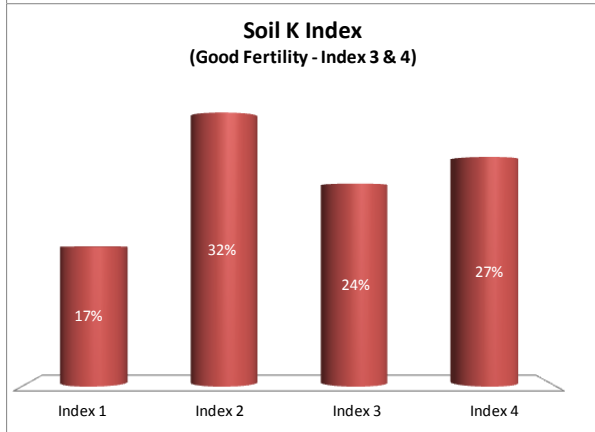

Soil Analysis Status and Trends

County	Meath
Year	2018
Enterprise	All Farms
Number of Samples	2,124

Soil Analysis Status and Trends

County	Meath
Year	2018
Enterprise	Dairy
Number of Samples	1,161

Soil Analysis Status and Trends

County	Meath
Year	2018
Enterprise	Drystock
Number of Samples	763

Soil Analysis Status and Trends

County	Meath
Year	2018
Enterprise	Tillage
Number of Samples	165