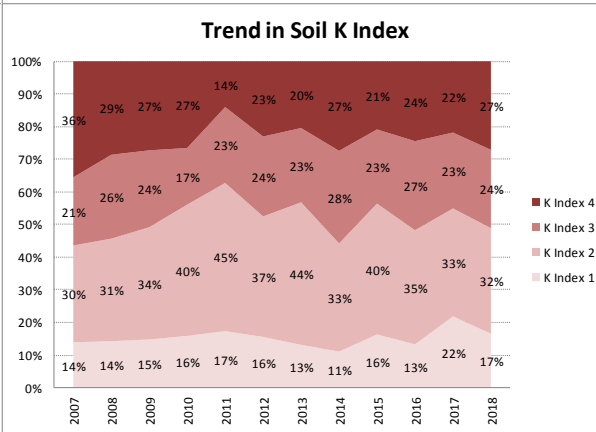

Soil Analysis Status and Trends

County	Meath
Year	2018
Enterprise	Drystock
Number of Samples	763