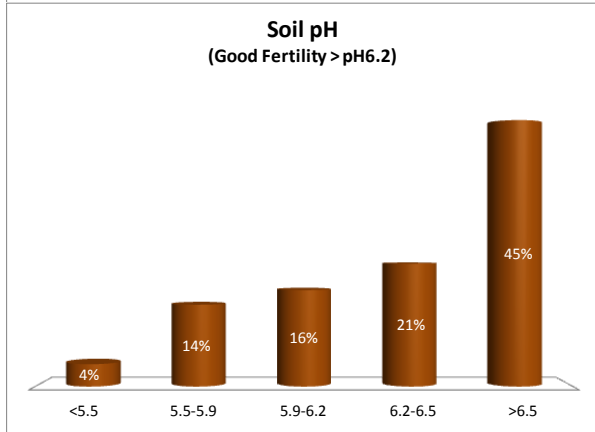

Soil Analysis Status and Trends

County	Meath
Year	2018
Enterprise	All Farms
Number of Samples	2,124

Soil Analysis Status and Trends

County	Meath
Year	2018
Enterprise	Dairy
Number of Samples	1,161

Soil Analysis Status and Trends

County	Meath
Year	2018
Enterprise	Drystock
Number of Samples	763

Soil Analysis Status and Trends

County	Meath
Year	2018
Enterprise	Tillage
Number of Samples	165