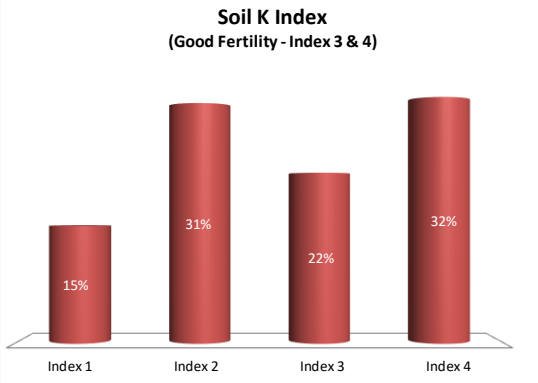

Soil Analysis Status and Trends

County	Meath
Year	2020
Enterprise	All Farms
Number of Samples	1,149

Soil Analysis Status and Trends

County	Meath
Year	2020
Enterprise	Drystock
Number of Samples	273

Soil Analysis Status and Trends