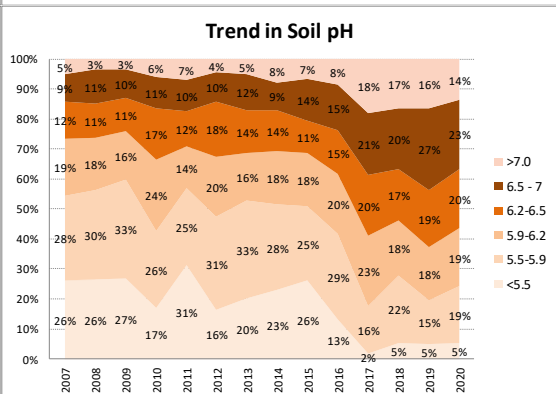

Soil Analysis Status and Trends

County	Meath
Year	2020
Enterprise	All Farms
Number of Samples	1,149

Soil Analysis Status and Trends

County	Meath
Year	2020
Enterprise	Drystock
Number of Samples	273

Soil Analysis Status and Trends