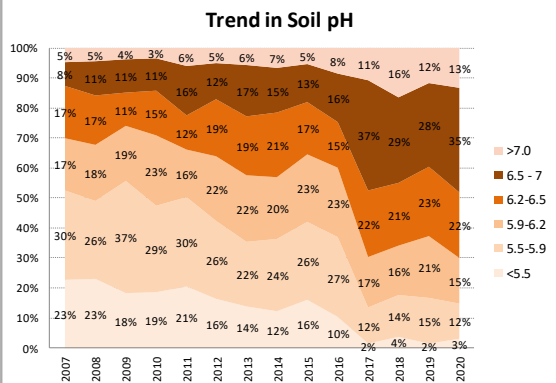

Soil Analysis Status and Trends

County	Meath
Year	2020
Enterprise	All Farms
Number of Samples	1,149

Soil Analysis Status and Trends

County	Meath
Year	2020
Enterprise	Drystock
Number of Samples	273

Soil Analysis Status and Trends