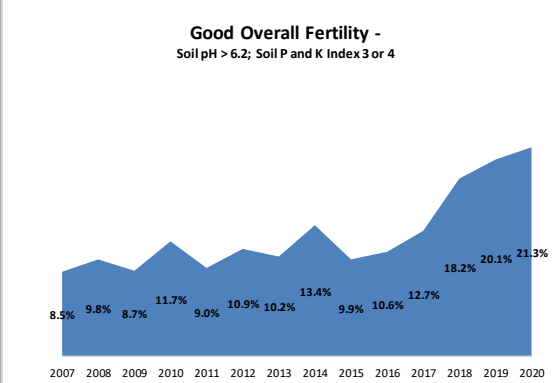

Soil Analysis Status and Trends

County	Meath
Year	2020
Enterprise	All Farms
Number of Samples	1,149

Soil Analysis Status and Trends

County	Meath
Year	2020
Enterprise	Drystock
Number of Samples	273

Soil Analysis Status and Trends