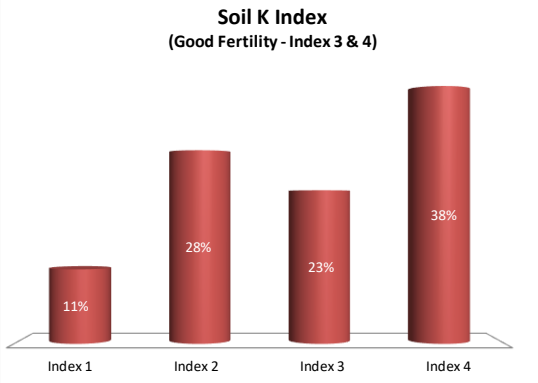

Soil Analysis Status and Trends

County	Meath
Year	2020
Enterprise	All Farms
Number of Samples	1,149

Soil Analysis Status and Trends

County	Meath
Year	2020
Enterprise	Drystock
Number of Samples	273

Soil Analysis Status and Trends