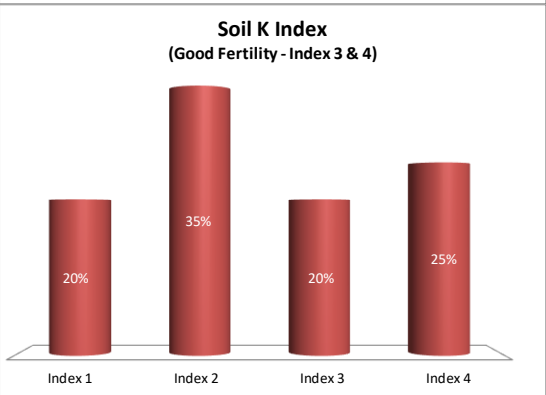

Soil Analysis Status and Trends

County	Meath
Year	2020
Enterprise	All Farms
Number of Samples	1,149

Soil Analysis Status and Trends

County	Meath
Year	2020
Enterprise	Drystock
Number of Samples	273

Soil Analysis Status and Trends