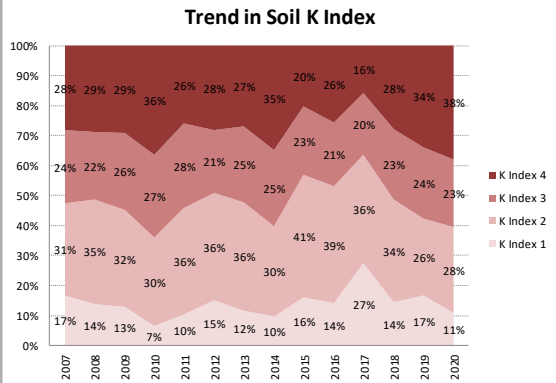

Soil Analysis Status and Trends

County	Meath
Year	2020
Enterprise	All Farms
Number of Samples	1,149

Soil Analysis Status and Trends

County	Meath
Year	2020
Enterprise	Drystock
Number of Samples	273

Soil Analysis Status and Trends