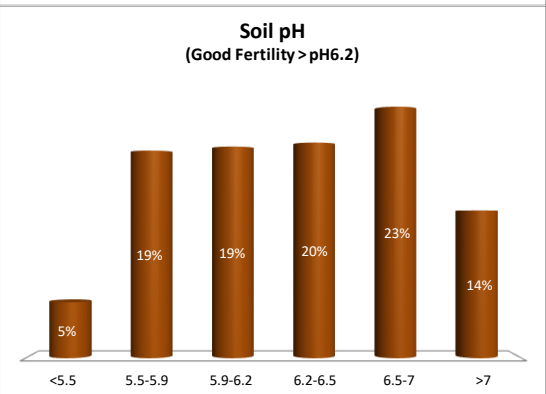

Soil Analysis Status and Trends

County	Meath
Year	2020
Enterprise	All Farms
Number of Samples	1,149

Soil Analysis Status and Trends

County	Meath
Year	2020
Enterprise	Drystock
Number of Samples	273

Soil Analysis Status and Trends