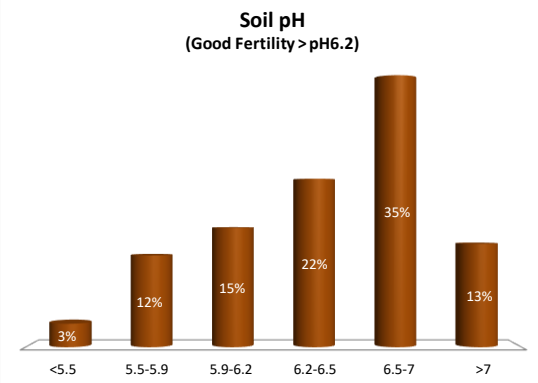

Soil Analysis Status and Trends

County	Meath
Year	2020
Enterprise	All Farms
Number of Samples	1,149

Soil Analysis Status and Trends

County	Meath
Year	2020
Enterprise	Drystock
Number of Samples	273

Soil Analysis Status and Trends