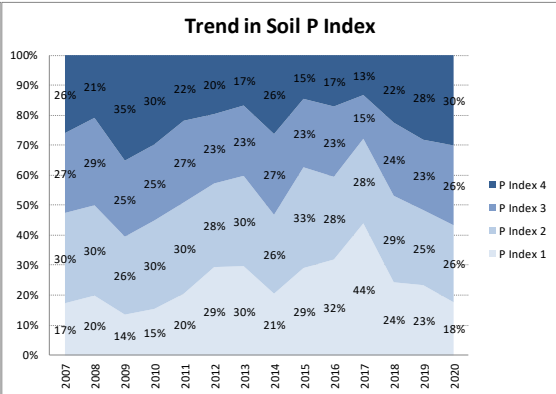

Soil Analysis Status and Trends

County	Meath
Year	2020
Enterprise	All Farms
Number of Samples	1,149

Soil Analysis Status and Trends

County	Meath
Year	2020
Enterprise	Drystock
Number of Samples	273

Soil Analysis Status and Trends