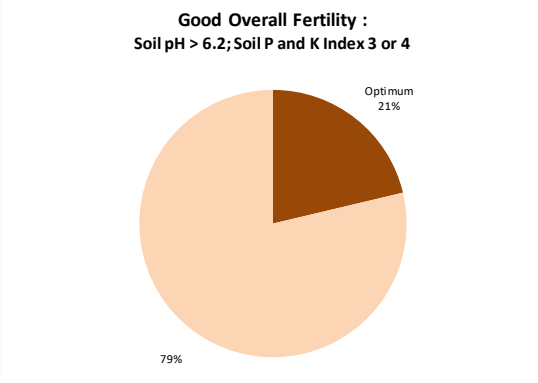

Soil Analysis Status and Trends

County	Meath
Year	2020
Enterprise	All Farms
Number of Samples	1,149

Soil Analysis Status and Trends

County	Meath
Year	2020
Enterprise	Drystock
Number of Samples	273

Soil Analysis Status and Trends