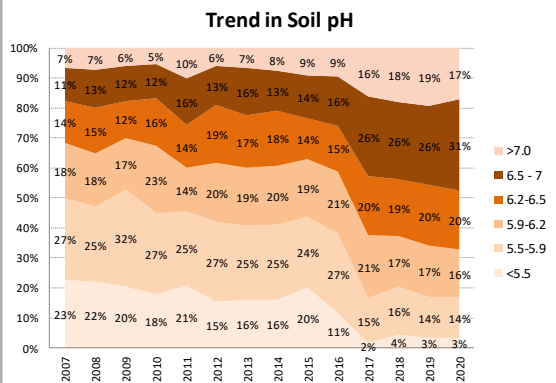

Soil Analysis Status and Trends

County	Meath
Year	2020
Enterprise	All Farms
Number of Samples	1,149

Soil Analysis Status and Trends

County	Meath
Year	2020
Enterprise	Drystock
Number of Samples	273

Soil Analysis Status and Trends