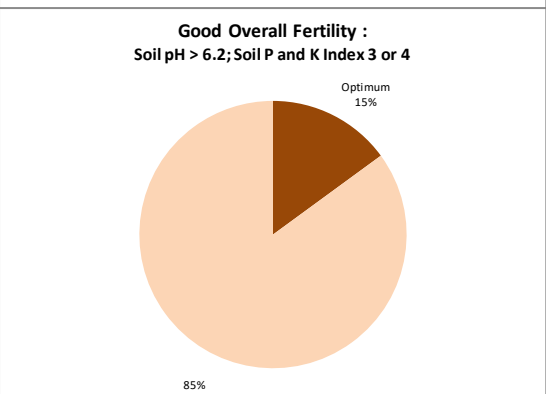

Soil Analysis Status and Trends

County	Meath
Year	2020
Enterprise	All Farms
Number of Samples	1,149

Soil Analysis Status and Trends

County	Meath
Year	2020
Enterprise	Drystock
Number of Samples	273

Soil Analysis Status and Trends