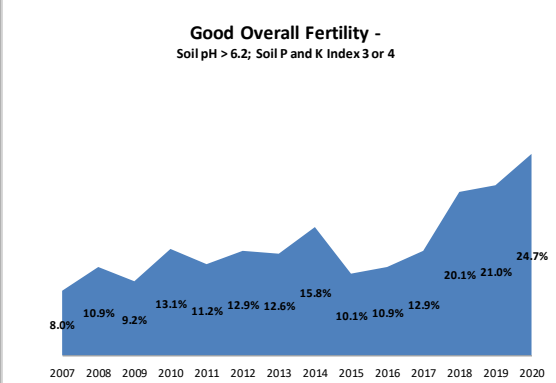

Soil Analysis Status and Trends

County	Meath
Year	2020
Enterprise	All Farms
Number of Samples	1,149

Soil Analysis Status and Trends

County	Meath
Year	2020
Enterprise	Drystock
Number of Samples	273

Soil Analysis Status and Trends