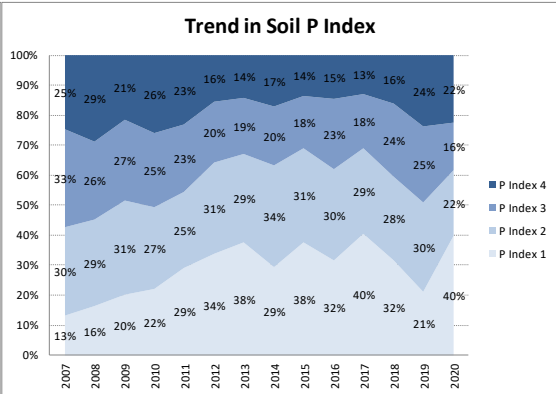

Soil Analysis Status and Trends

County	Meath
Year	2020
Enterprise	All Farms
Number of Samples	1,149

Soil Analysis Status and Trends

County	Meath
Year	2020
Enterprise	Drystock
Number of Samples	273

Soil Analysis Status and Trends