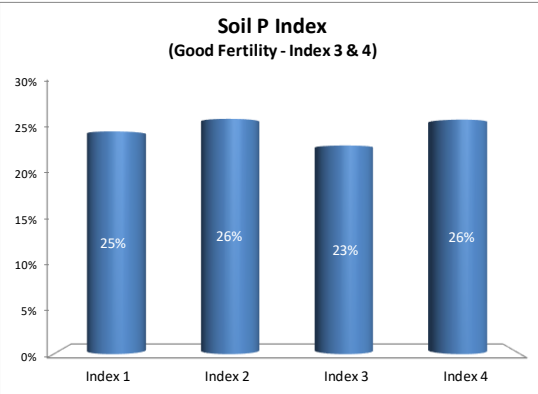

Soil Analysis Status and Trends

County	Meath
Year	2020
Enterprise	All Farms
Number of Samples	1,149

Soil Analysis Status and Trends

County	Meath
Year	2020
Enterprise	Drystock
Number of Samples	273

Soil Analysis Status and Trends