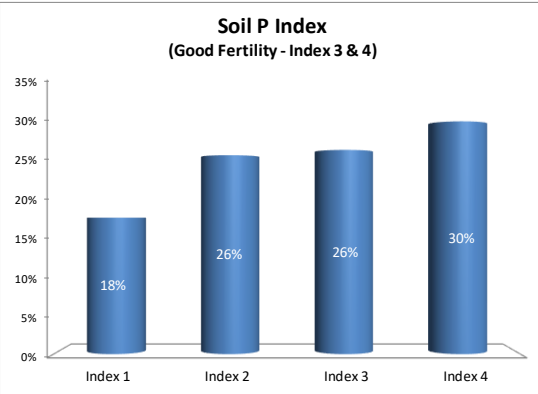

Soil Analysis Status and Trends

County	Meath
Year	2020
Enterprise	All Farms
Number of Samples	1,149

Soil Analysis Status and Trends

County	Meath
Year	2020
Enterprise	Drystock
Number of Samples	273

Soil Analysis Status and Trends