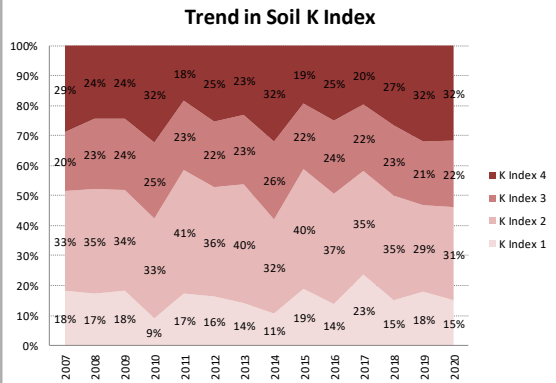

Soil Analysis Status and Trends

County	Meath
Year	2020
Enterprise	All Farms
Number of Samples	1,149

Soil Analysis Status and Trends

County	Meath
Year	2020
Enterprise	Drystock
Number of Samples	273

Soil Analysis Status and Trends