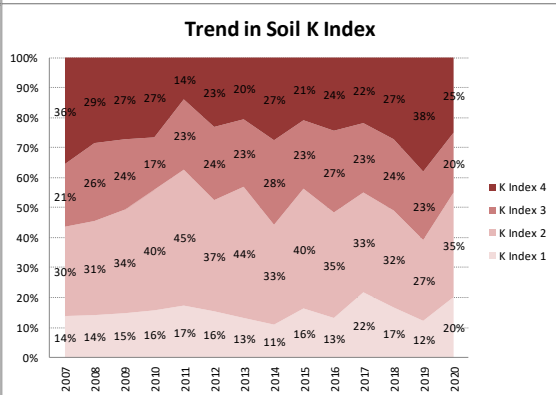

Soil Analysis Status and Trends

County	Meath
Year	2020
Enterprise	All Farms
Number of Samples	1,149

Soil Analysis Status and Trends

County	Meath
Year	2020
Enterprise	Drystock
Number of Samples	273

Soil Analysis Status and Trends