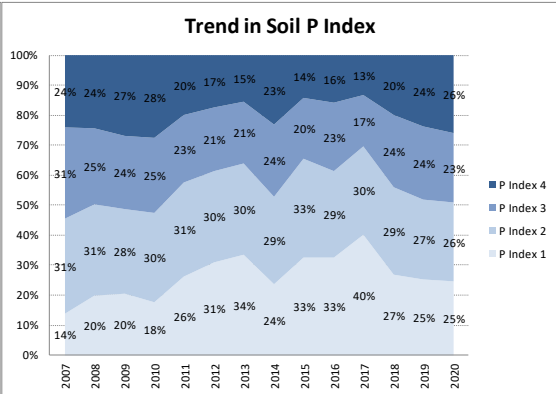

Soil Analysis Status and Trends

County	Meath
Year	2020
Enterprise	All Farms
Number of Samples	1,149

Soil Analysis Status and Trends

County	Meath
Year	2020
Enterprise	Drystock
Number of Samples	273

Soil Analysis Status and Trends