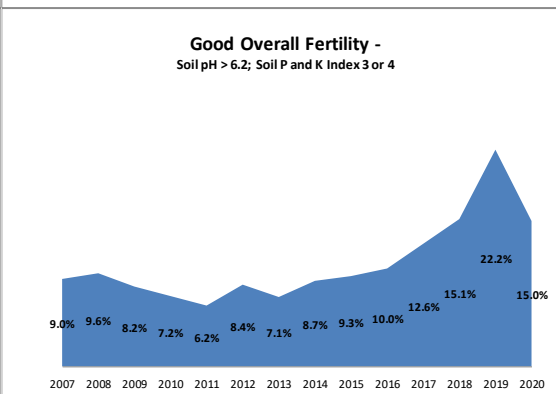

Soil Analysis Status and Trends

County	Meath
Year	2020
Enterprise	All Farms
Number of Samples	1,149

Soil Analysis Status and Trends

County	Meath
Year	2020
Enterprise	Drystock
Number of Samples	273

Soil Analysis Status and Trends