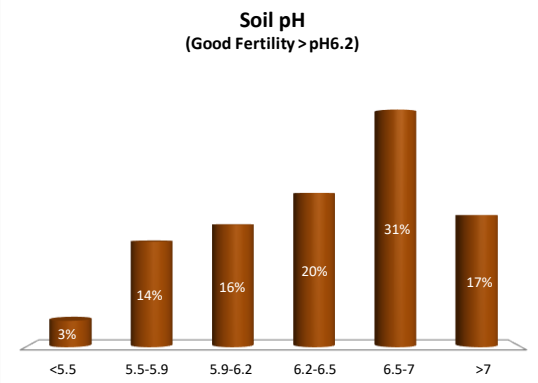

Soil Analysis Status and Trends

County	Meath
Year	2020
Enterprise	All Farms
Number of Samples	1,149

Soil Analysis Status and Trends

County	Meath
Year	2020
Enterprise	Drystock
Number of Samples	273

Soil Analysis Status and Trends