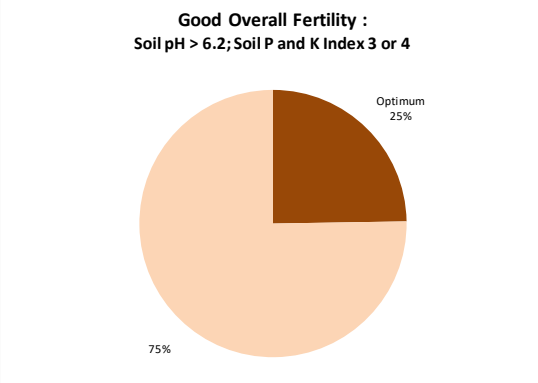

Soil Analysis Status and Trends

County	Meath
Year	2020
Enterprise	All Farms
Number of Samples	1,149

Soil Analysis Status and Trends

County	Meath
Year	2020
Enterprise	Drystock
Number of Samples	273

Soil Analysis Status and Trends