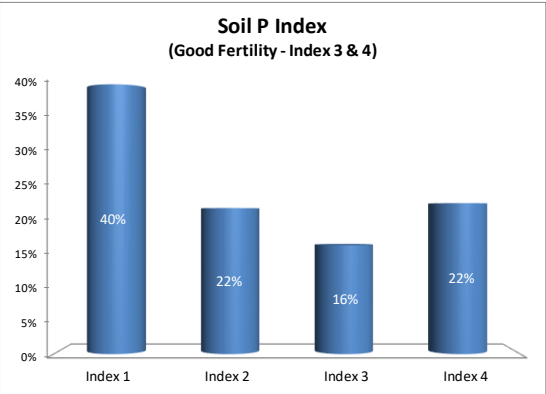

Soil Analysis Status and Trends

County	Meath
Year	2020
Enterprise	All Farms
Number of Samples	1,149

Soil Analysis Status and Trends

County	Meath
Year	2020
Enterprise	Drystock
Number of Samples	273

Soil Analysis Status and Trends