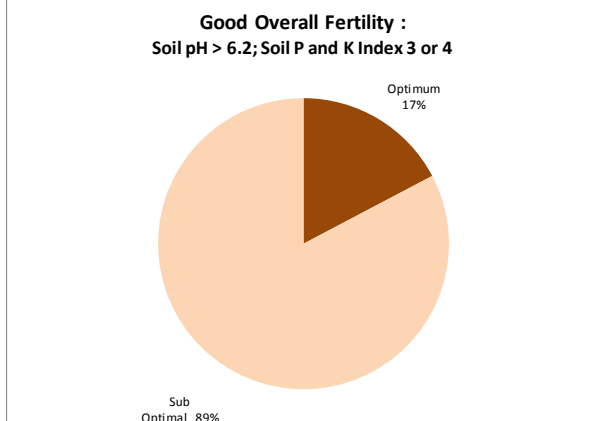

# Soil Analysis Status and Trends

County	Monaghan
Year	2018
Enterprise	All Farms
Number of Samples	1,075

# Soil Analysis Status and Trends

County	Monaghan
Year	2018
Enterprise	Dairy
Number of Samples	622