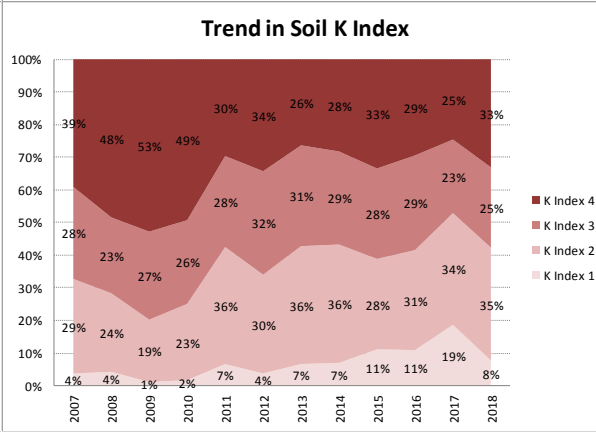

Soil Analysis Status and Trends

County	Monaghan
Year	2018
Enterprise	Dairy
Number of Samples	622