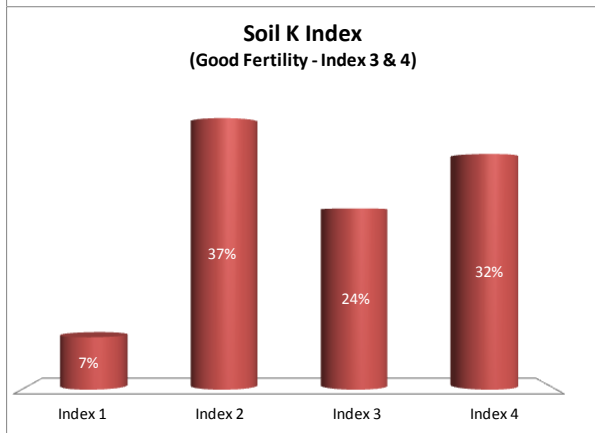

# Soil Analysis Status and Trends

County	Monaghan
Year	2018
Enterprise	All Farms
Number of Samples	1,075

# Soil Analysis Status and Trends

County	Monaghan
Year	2018
Enterprise	Dairy
Number of Samples	622