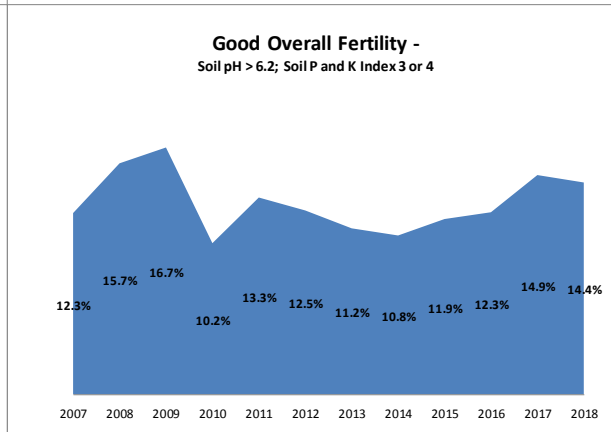

# Soil Analysis Status and Trends

County	Monaghan
Year	2018
Enterprise	All Farms
Number of Samples	1,075

# Soil Analysis Status and Trends

County	Monaghan
Year	2018
Enterprise	Dairy
Number of Samples	622