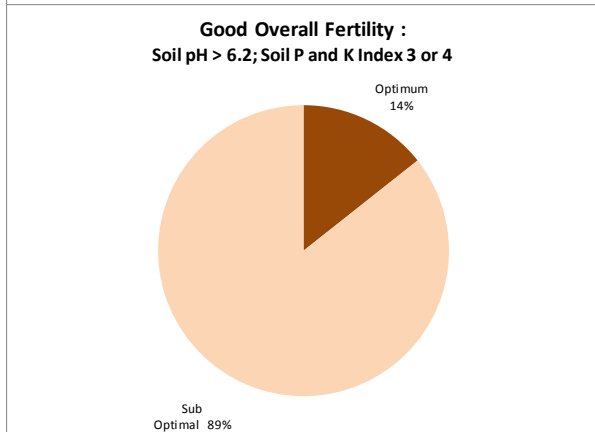

# Soil Analysis Status and Trends

County	Monaghan
Year	2018
Enterprise	All Farms
Number of Samples	1,075

# Soil Analysis Status and Trends

County	Monaghan
Year	2018
Enterprise	Dairy
Number of Samples	622