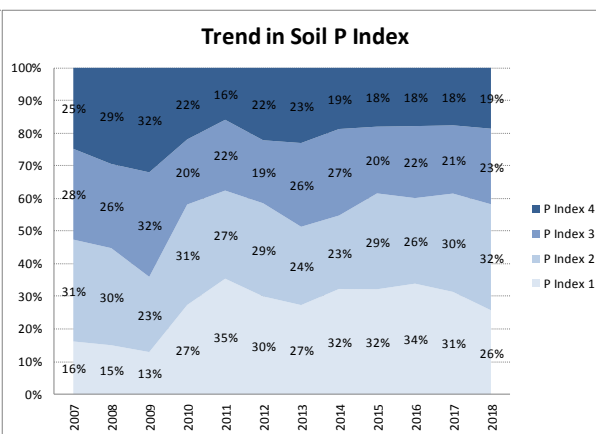

Soil Analysis Status and Trends

County	Monaghan
Year	2018
Enterprise	Dairy
Number of Samples	622