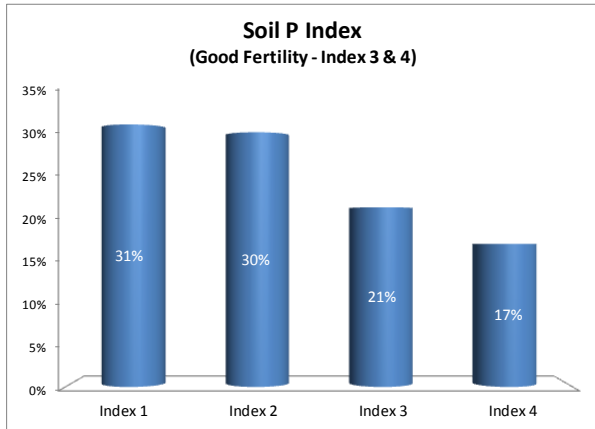

# Soil Analysis Status and Trends

County	Monaghan
Year	2018
Enterprise	All Farms
Number of Samples	1,075

# Soil Analysis Status and Trends

County	Monaghan
Year	2018
Enterprise	Dairy
Number of Samples	622