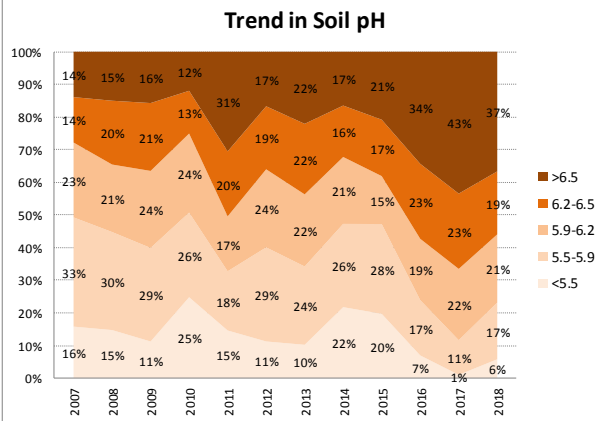

# Soil Analysis Status and Trends

County	Monaghan
Year	2018
Enterprise	All Farms
Number of Samples	1,075

# Soil Analysis Status and Trends

County	Monaghan
Year	2018
Enterprise	Dairy
Number of Samples	622