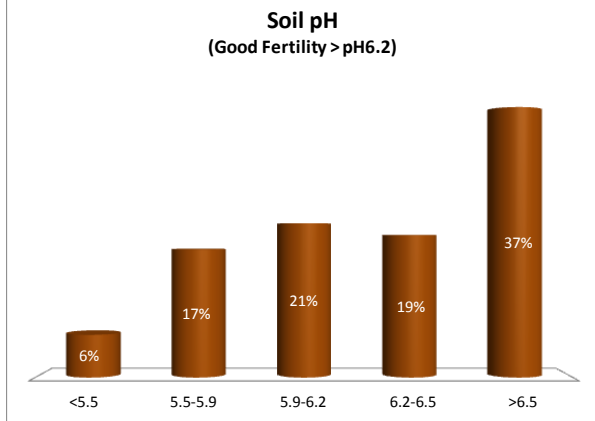

# Soil Analysis Status and Trends

County	Monaghan
Year	2018
Enterprise	All Farms
Number of Samples	1,075

# Soil Analysis Status and Trends

County	Monaghan
Year	2018
Enterprise	Dairy
Number of Samples	622