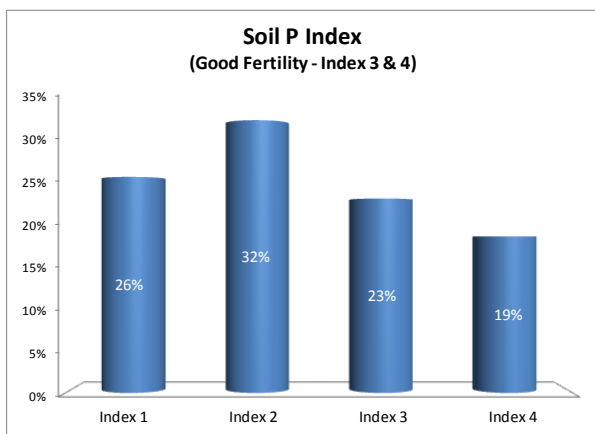

# Soil Analysis Status and Trends

County	Monaghan
Year	2018
Enterprise	All Farms
Number of Samples	1,075

# Soil Analysis Status and Trends

County	Monaghan
Year	2018
Enterprise	Dairy
Number of Samples	622