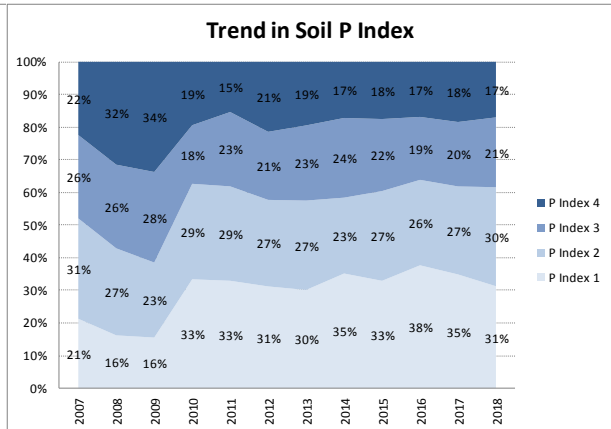

# Soil Analysis Status and Trends

County	Monaghan
Year	2018
Enterprise	All Farms
Number of Samples	1,075

# Soil Analysis Status and Trends

County	Monaghan
Year	2018
Enterprise	Dairy
Number of Samples	622