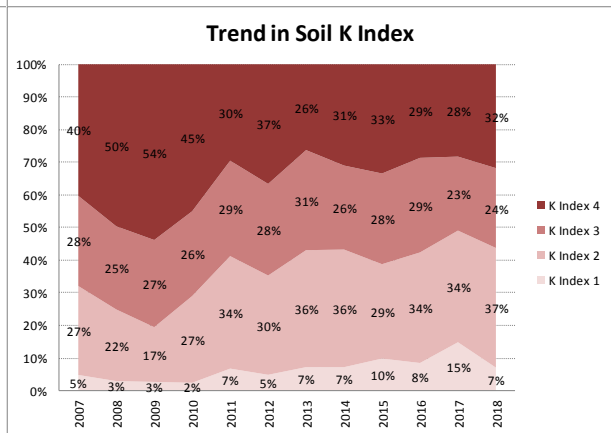

# Soil Analysis Status and Trends

County	Monaghan
Year	2018
Enterprise	All Farms
Number of Samples	1,075