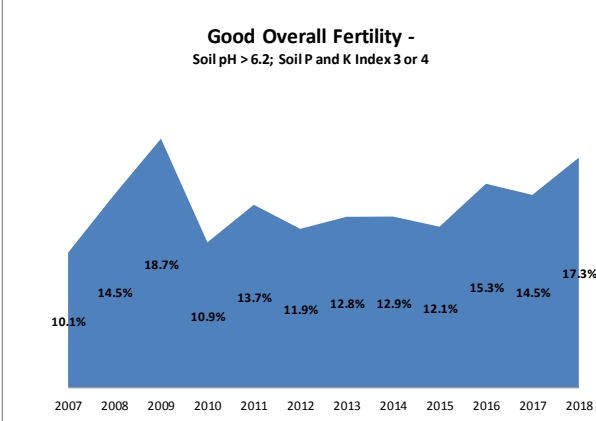

Soil Analysis Status and Trends

County	Monaghan
Year	2018
Enterprise	Dairy
Number of Samples	622