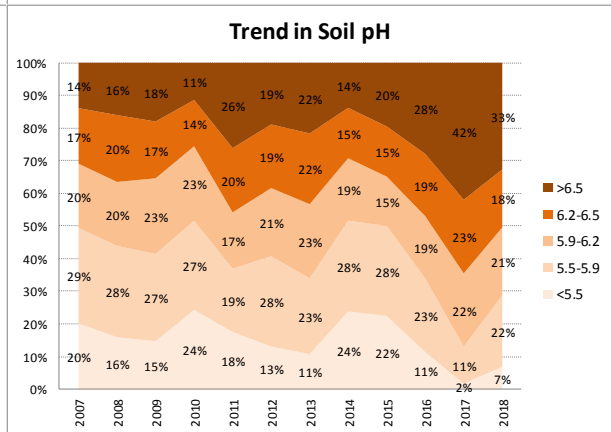

# Soil Analysis Status and Trends

County	Monaghan
Year	2018
Enterprise	All Farms
Number of Samples	1,075

# Soil Analysis Status and Trends

County	Monaghan
Year	2018
Enterprise	Dairy
Number of Samples	622