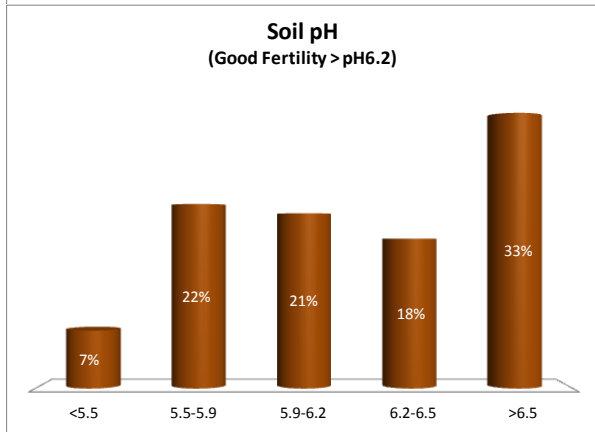

# Soil Analysis Status and Trends

County	Monaghan
Year	2018
Enterprise	Dairy
Number of Samples	622