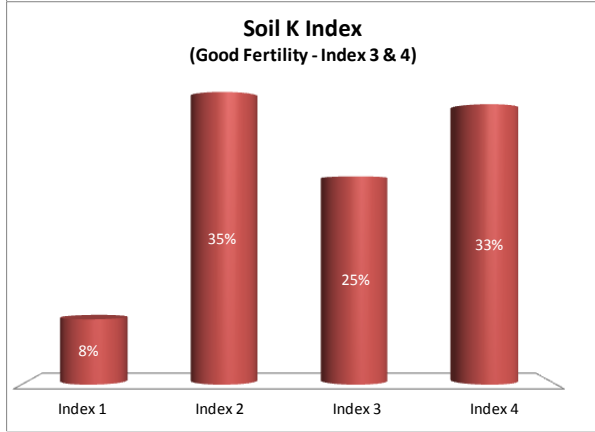

# Soil Analysis Status and Trends

County	Monaghan
Year	2018
Enterprise	All Farms
Number of Samples	1,075

# Soil Analysis Status and Trends

County	Monaghan
Year	2018
Enterprise	Dairy
Number of Samples	622