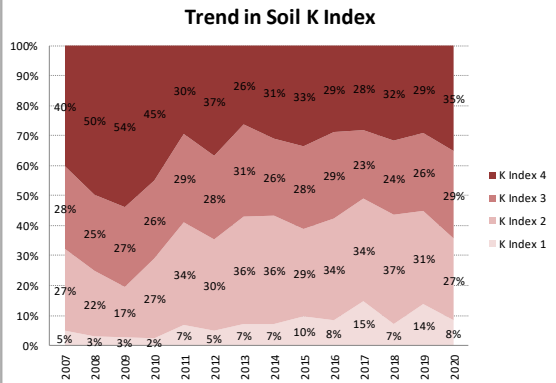

County	Monaghan
Year	2020
Enterprise	All Farms
Number of Samples	1,107