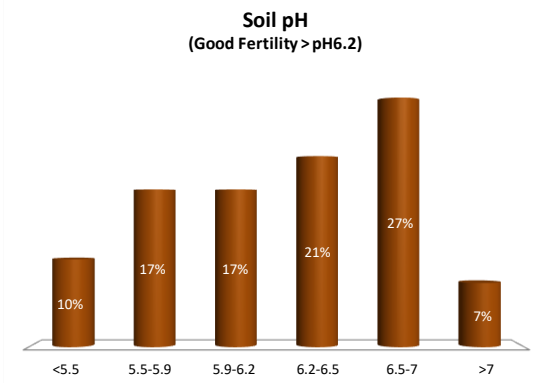

# Soil Analysis Status and Trends

County	Monaghan
Year	2020
Enterprise	Drystock
Number of Samples	575