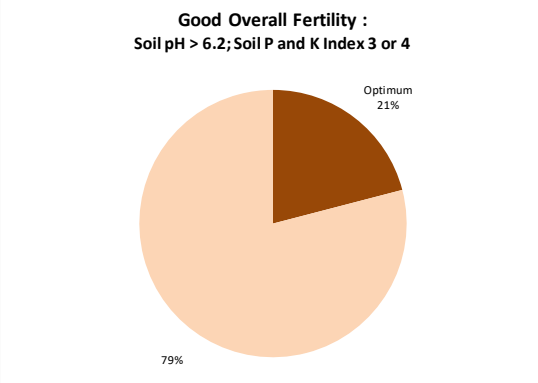

County	Monaghan
Year	2020
Enterprise	All Farms
Number of Samples	1,107