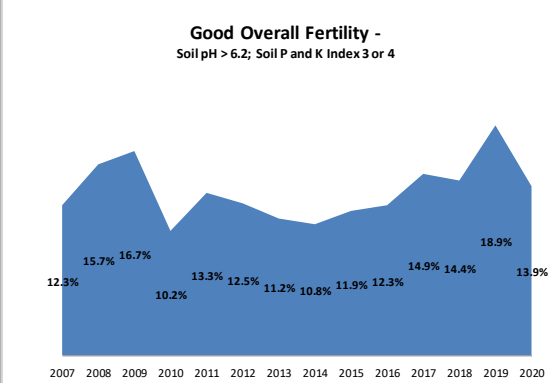

County	Monaghan
Year	2020
Enterprise	All Farms
Number of Samples	1,107