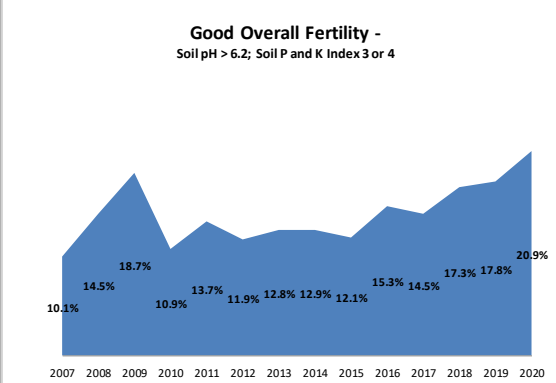

County	Monaghan
Year	2020
Enterprise	All Farms
Number of Samples	1,107