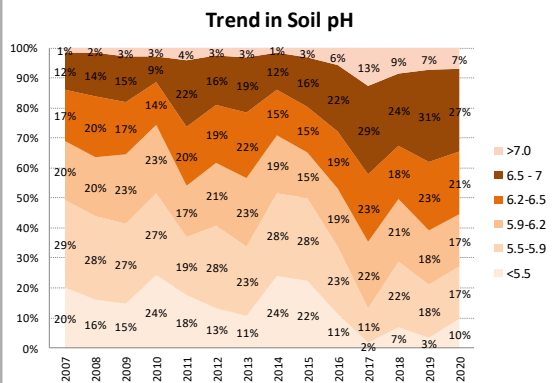

County	Monaghan
Year	2020
Enterprise	All Farms
Number of Samples	1,107