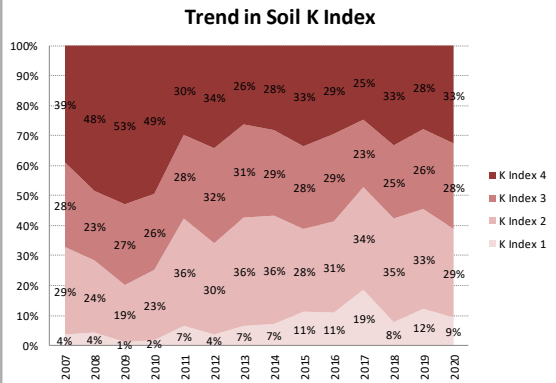

County	Monaghan
Year	2020
Enterprise	All Farms
Number of Samples	1,107