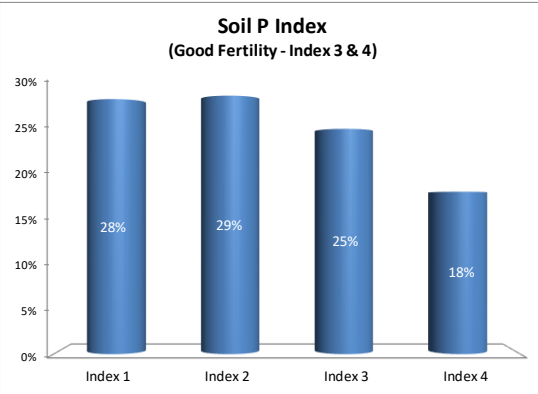

County	Monaghan
Year	2020
Enterprise	All Farms
Number of Samples	1,107