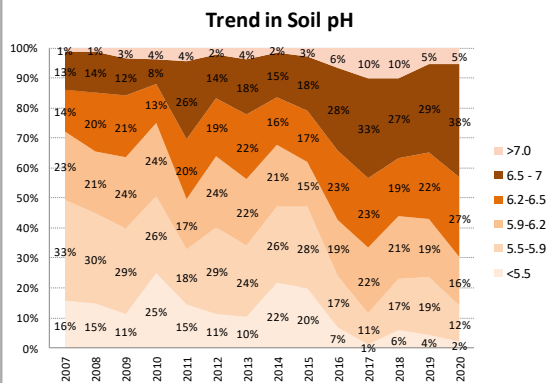

County	Monaghan
Year	2020
Enterprise	All Farms
Number of Samples	1,107