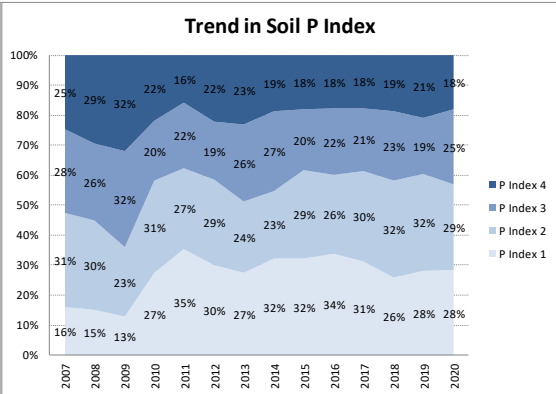

County	Monaghan
Year	2020
Enterprise	All Farms
Number of Samples	1,107