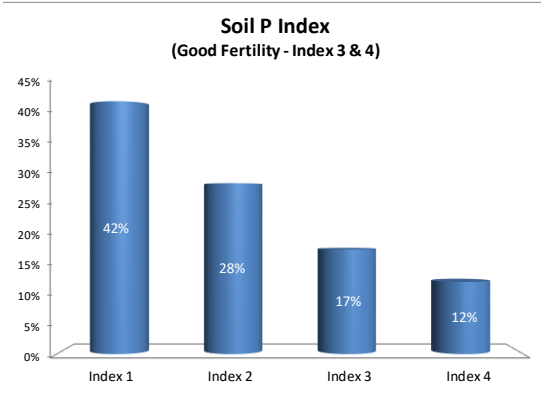

County	Monaghan
Year	2020
Enterprise	All Farms
Number of Samples	1,107