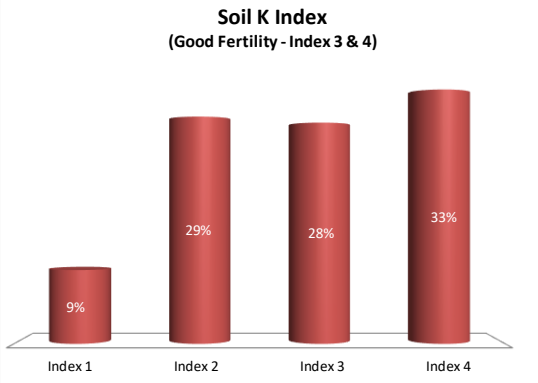

County	Monaghan
Year	2020
Enterprise	All Farms
Number of Samples	1,107