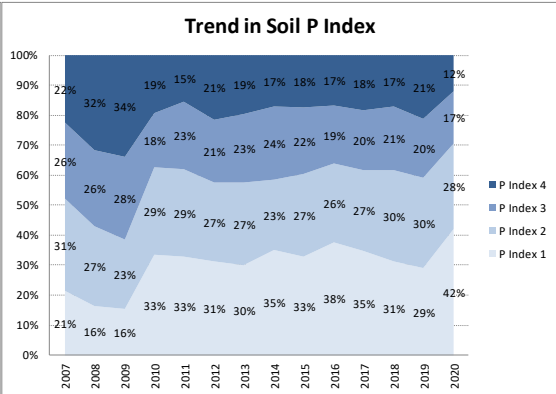

County	Monaghan
Year	2020
Enterprise	All Farms
Number of Samples	1,107