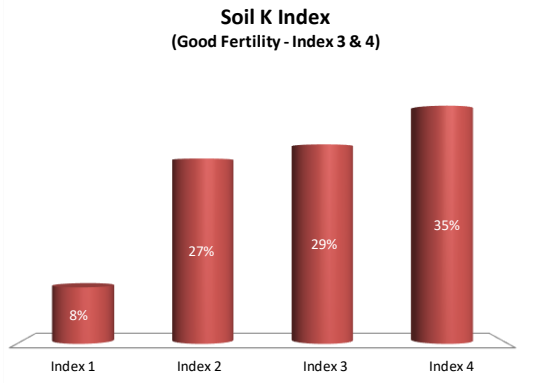

County	Monaghan
Year	2020
Enterprise	All Farms
Number of Samples	1,107