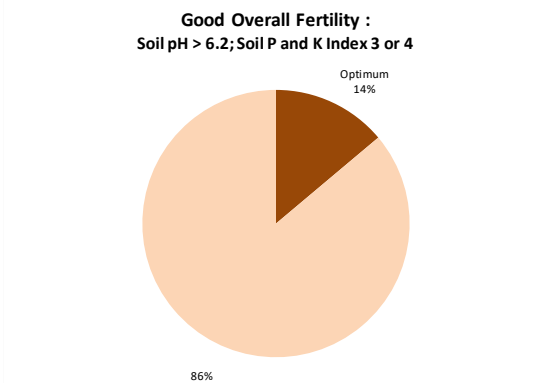

County	Monaghan
Year	2020
Enterprise	All Farms
Number of Samples	1,107