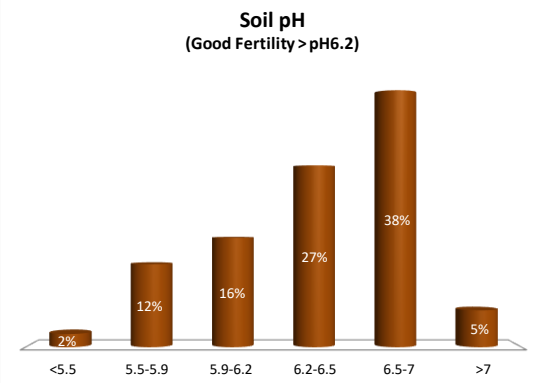

# Soil Analysis Status and Trends

County	Monaghan
Year	2020
Enterprise	Drystock
Number of Samples	575