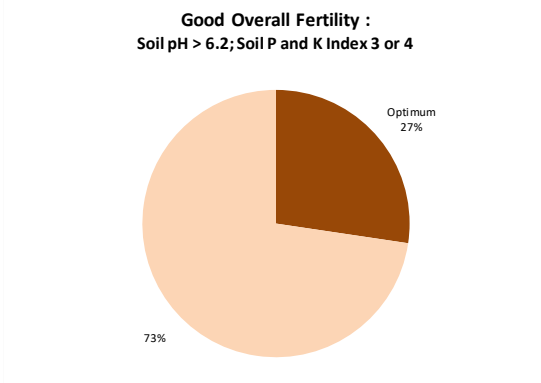

Soil Analysis Status and Trends

County	Offaly
Year	2020
Enterprise	Dairy
Number of Samples	85

Caution - Graphics based on low sample number