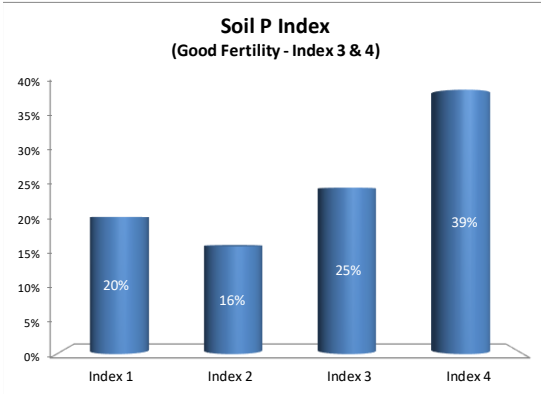

Soil Analysis Status and Trends

County	Offaly
Year	2020
Enterprise	Drystock
Number of Samples	69

Caution - Graphics based on low sample number