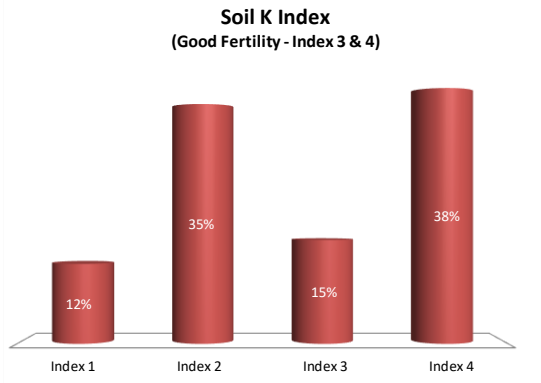

Soil Analysis Status and Trends

County	Offaly
Year	2020
Enterprise	Dairy
Number of Samples	85

Caution - Graphics based on low sample number