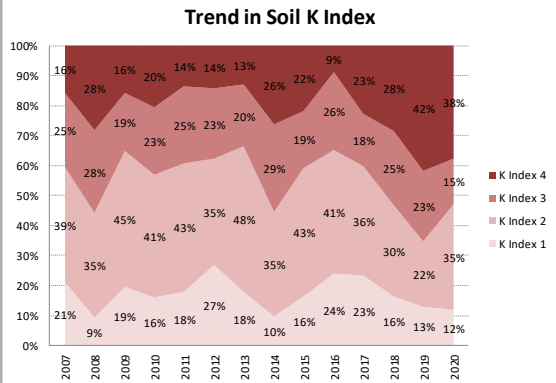

Soil Analysis Status and Trends

County	Offaly
Year	2020
Enterprise	Dairy
Number of Samples	85

Caution - Graphics based on low sample number