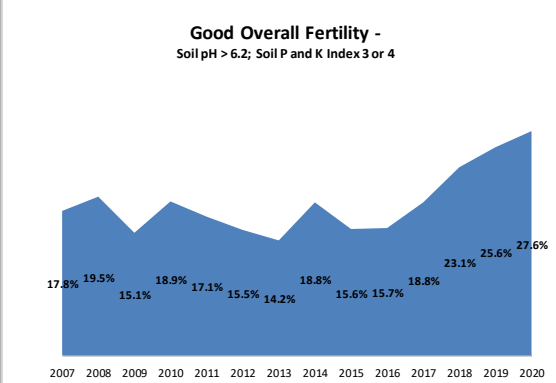

# Soil Analysis Status and Trends

County	Offaly
Year	2020
Enterprise	All Farms
Number of Samples	189