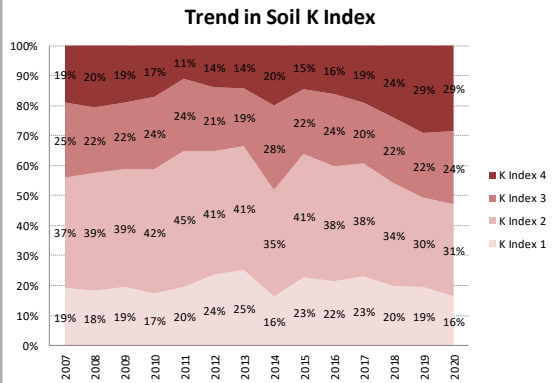

# Soil Analysis Status and Trends

County	Offaly
Year	2020
Enterprise	All Farms
Number of Samples	189