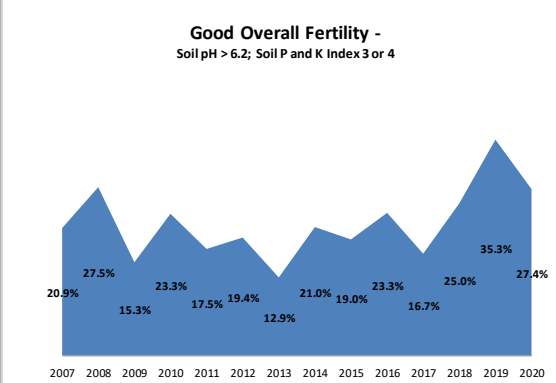

Soil Analysis Status and Trends

County	Offaly
Year	2020
Enterprise	Dairy
Number of Samples	85

Caution - Graphics based on low sample number