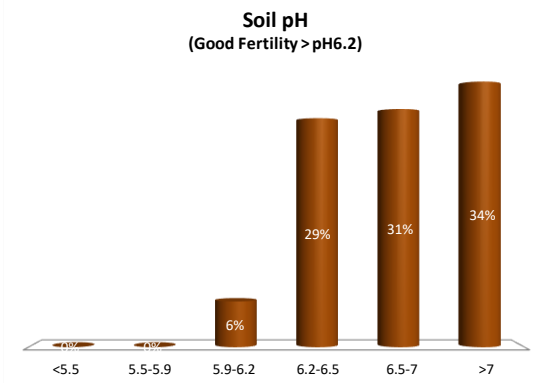

Soil Analysis Status and Trends

County	Offaly
Year	2020
Enterprise	Dairy
Number of Samples	85

Caution - Graphics based on low sample number