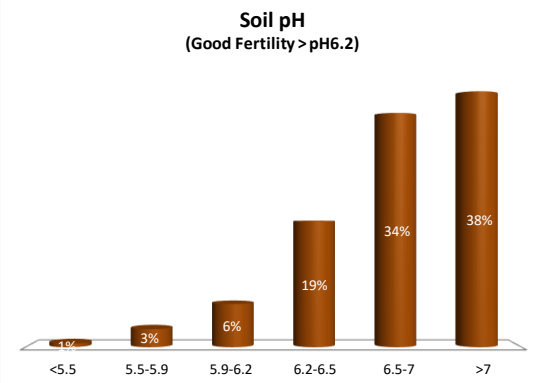

# Soil Analysis Status and Trends

County	Offaly
Year	2020
Enterprise	All Farms
Number of Samples	189