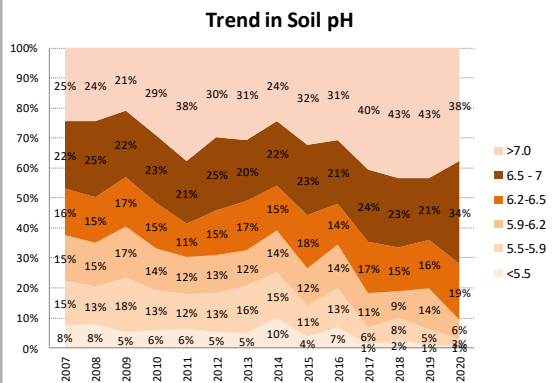

# Soil Analysis Status and Trends

County	Offaly
Year	2020
Enterprise	All Farms
Number of Samples	189