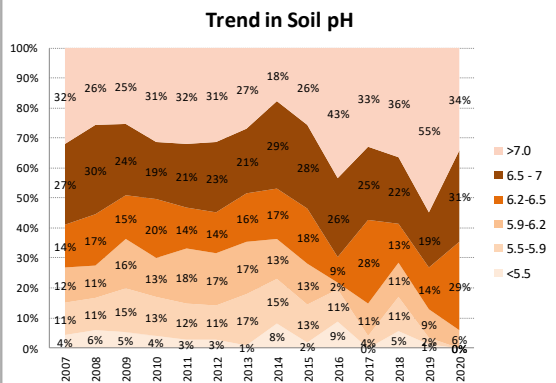

Soil Analysis Status and Trends

County	Offaly
Year	2020
Enterprise	Dairy
Number of Samples	85

Caution - Graphics based on low sample number