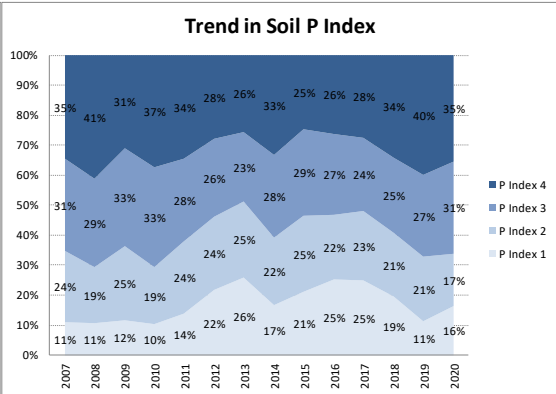

# Soil Analysis Status and Trends

County	Offaly
Year	2020
Enterprise	All Farms
Number of Samples	189