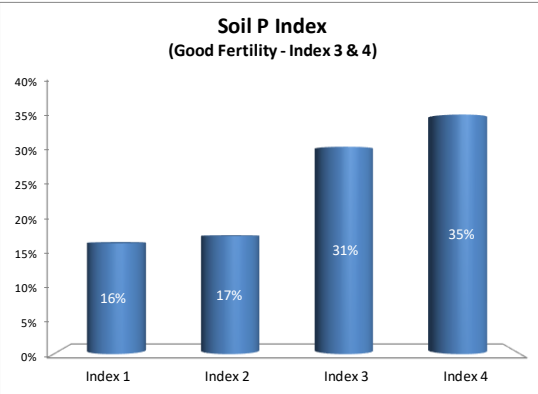

# Soil Analysis Status and Trends

County	Offaly
Year	2020
Enterprise	All Farms
Number of Samples	189