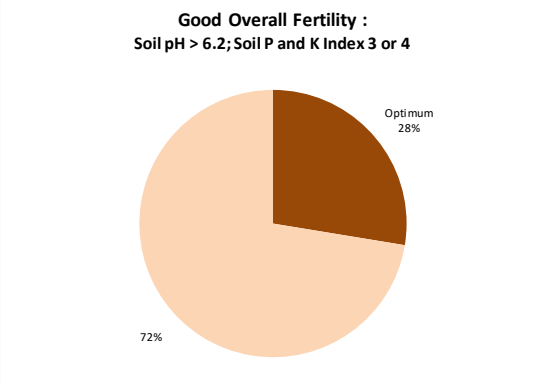

# Soil Analysis Status and Trends

County	Offaly
Year	2020
Enterprise	All Farms
Number of Samples	189