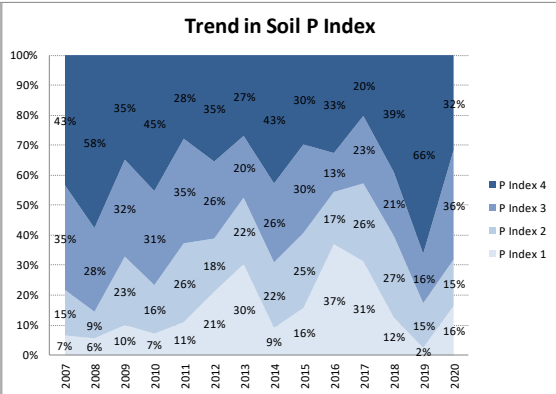

Soil Analysis Status and Trends

County	Offaly
Year	2020
Enterprise	Dairy
Number of Samples	85

Caution - Graphics based on low sample number