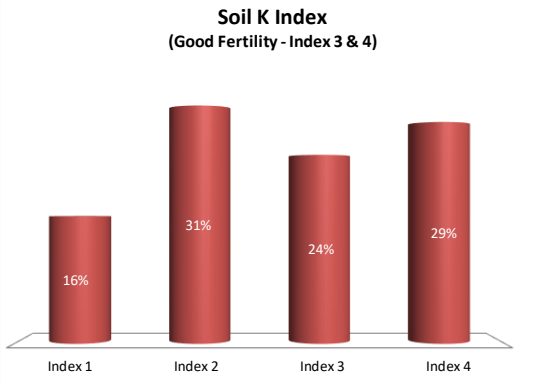

# Soil Analysis Status and Trends

County	Offaly
Year	2020
Enterprise	All Farms
Number of Samples	189