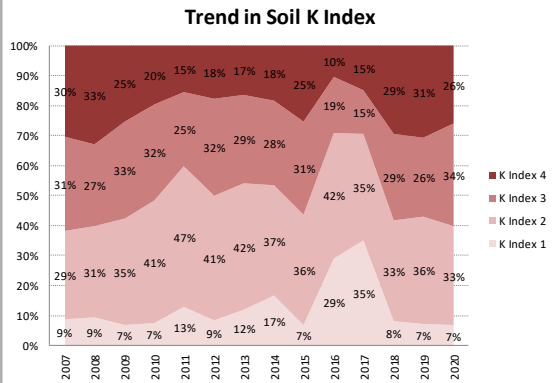

County	Sligo
Year	2020
Enterprise	All Farms
Number of Samples	357

Soil Analysis Status and Trends

County	Sligo
Year	2020
Enterprise	Drystock
Number of Samples	180