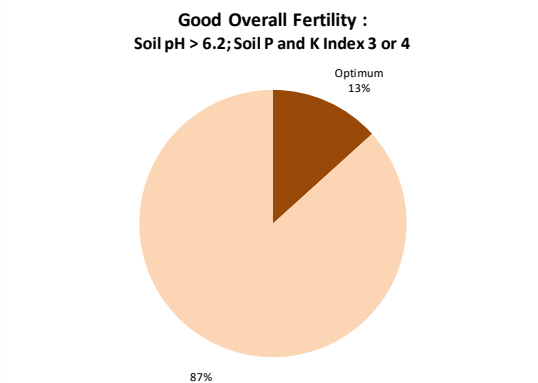

County	Sligo
Year	2020
Enterprise	All Farms
Number of Samples	357

Soil Analysis Status and Trends

County	Sligo
Year	2020
Enterprise	Drystock
Number of Samples	180