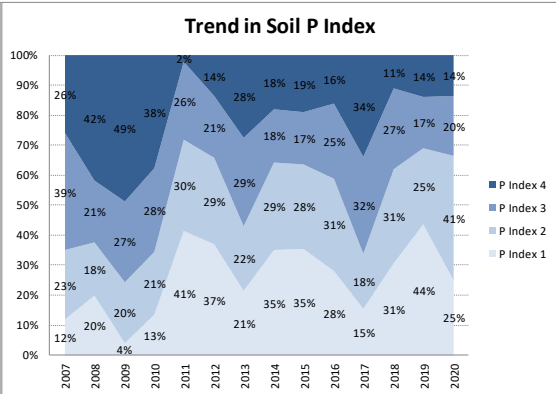

County	Sligo
Year	2020
Enterprise	All Farms
Number of Samples	357

Soil Analysis Status and Trends

County	Sligo
Year	2020
Enterprise	Drystock
Number of Samples	180