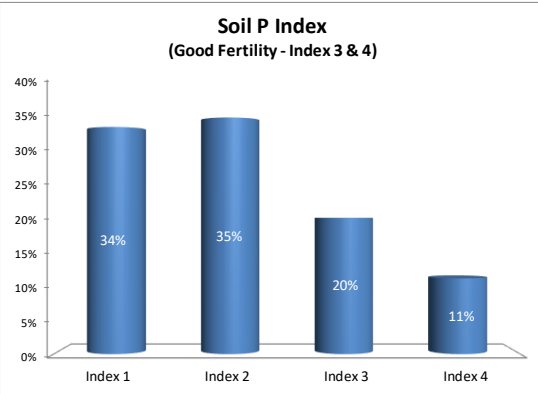

County	Sligo
Year	2020
Enterprise	All Farms
Number of Samples	357

Soil Analysis Status and Trends

County	Sligo
Year	2020
Enterprise	Drystock
Number of Samples	180