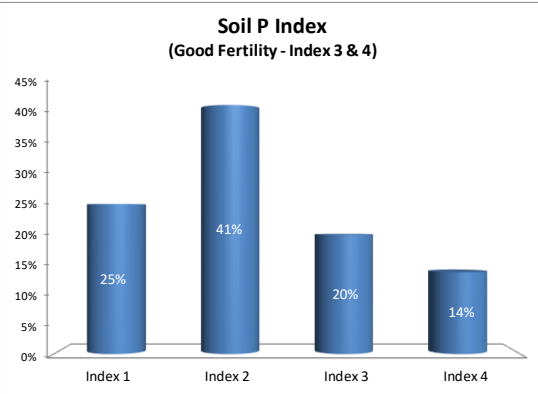

County	Sligo
Year	2020
Enterprise	All Farms
Number of Samples	357

Soil Analysis Status and Trends

County	Sligo
Year	2020
Enterprise	Drystock
Number of Samples	180