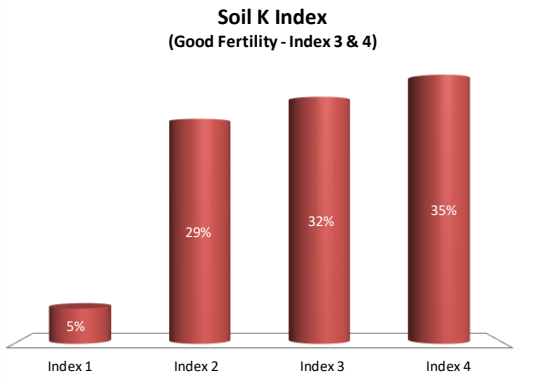

County	Sligo
Year	2020
Enterprise	All Farms
Number of Samples	357

Soil Analysis Status and Trends

County	Sligo
Year	2020
Enterprise	Drystock
Number of Samples	180