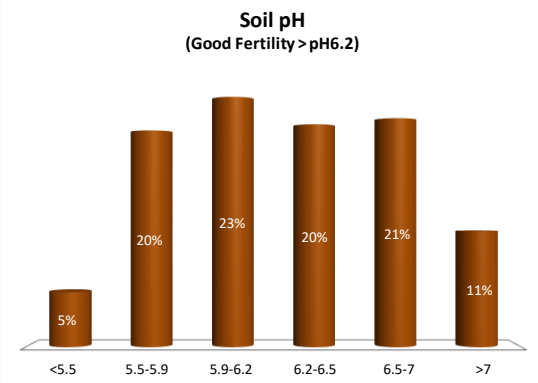

County	Sligo
Year	2020
Enterprise	All Farms
Number of Samples	357

Soil Analysis Status and Trends

County	Sligo
Year	2020
Enterprise	Drystock
Number of Samples	180