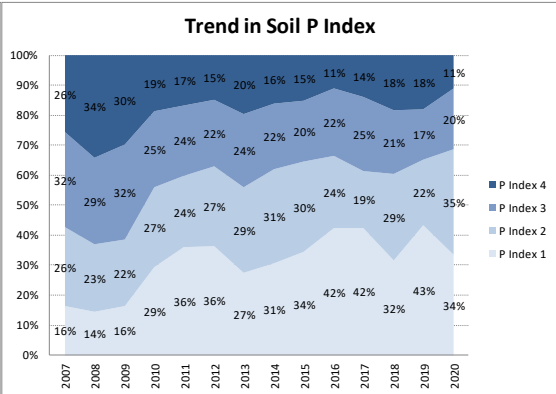

County	Sligo
Year	2020
Enterprise	All Farms
Number of Samples	357

Soil Analysis Status and Trends

County	Sligo
Year	2020
Enterprise	Drystock
Number of Samples	180