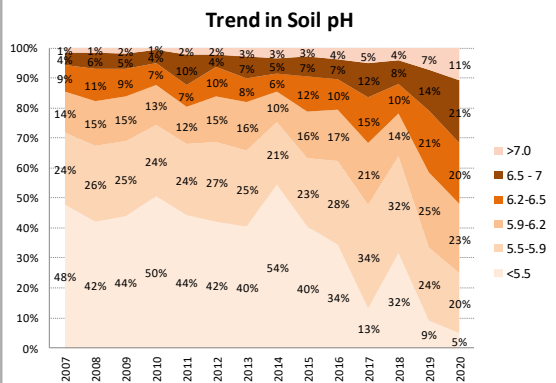

County	Sligo
Year	2020
Enterprise	All Farms
Number of Samples	357

Soil Analysis Status and Trends

County	Sligo
Year	2020
Enterprise	Drystock
Number of Samples	180