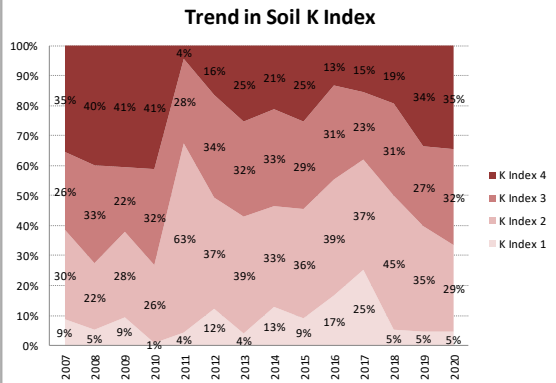

County	Sligo
Year	2020
Enterprise	All Farms
Number of Samples	357

Soil Analysis Status and Trends

County	Sligo
Year	2020
Enterprise	Drystock
Number of Samples	180