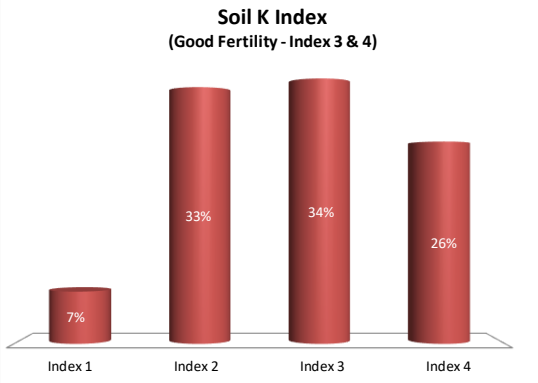

County	Sligo
Year	2020
Enterprise	All Farms
Number of Samples	357

Soil Analysis Status and Trends

County	Sligo
Year	2020
Enterprise	Drystock
Number of Samples	180