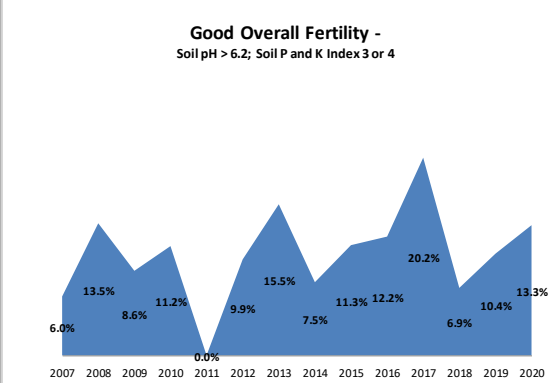

County	Sligo
Year	2020
Enterprise	All Farms
Number of Samples	357

Soil Analysis Status and Trends

County	Sligo
Year	2020
Enterprise	Drystock
Number of Samples	180