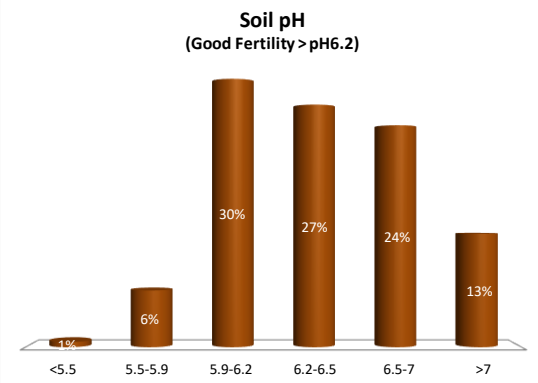

County	Sligo
Year	2020
Enterprise	All Farms
Number of Samples	357

Soil Analysis Status and Trends

County	Sligo
Year	2020
Enterprise	Drystock
Number of Samples	180