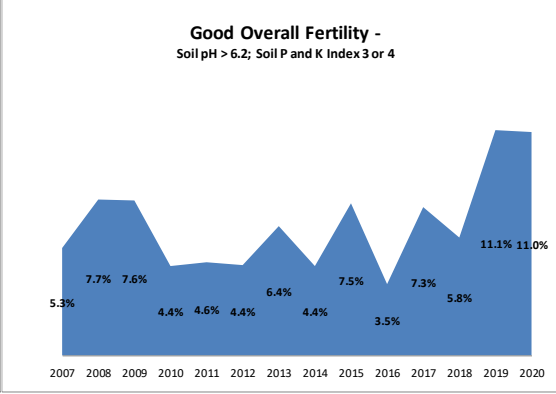

County	Sligo
Year	2020
Enterprise	All Farms
Number of Samples	357

Soil Analysis Status and Trends

County	Sligo
Year	2020
Enterprise	Drystock
Number of Samples	180