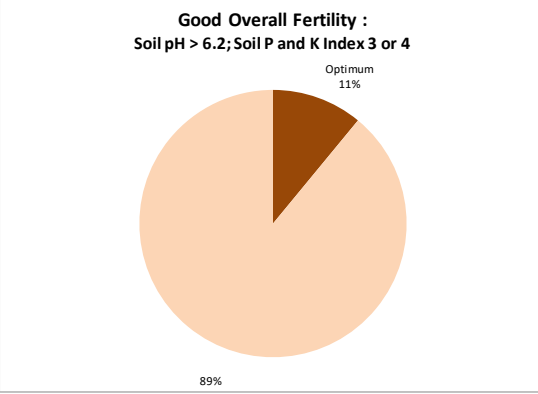

County	Sligo
Year	2020
Enterprise	All Farms
Number of Samples	357

Soil Analysis Status and Trends

County	Sligo
Year	2020
Enterprise	Drystock
Number of Samples	180