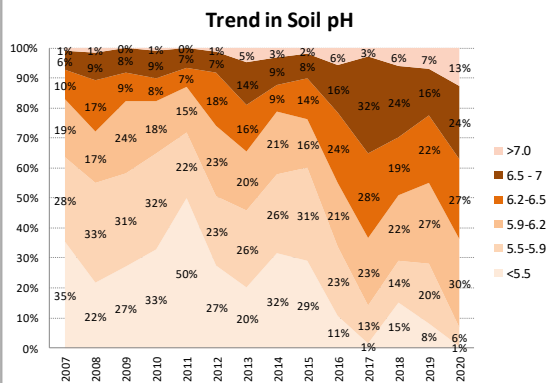

County	Sligo
Year	2020
Enterprise	All Farms
Number of Samples	357

Soil Analysis Status and Trends

County	Sligo
Year	2020
Enterprise	Drystock
Number of Samples	180