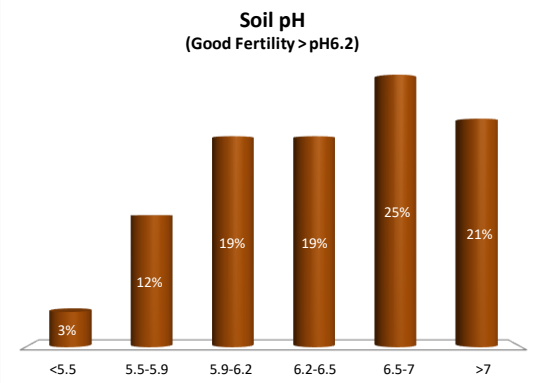

Soil Analysis Status and Trends

County	Westmeath
Year	2020
Enterprise	All Farms
Number of Samples	120

Soil Analysis Status and Trends

County	Westmeath
Year	2020
Enterprise	Dairy
Number of Samples	32

Caution - Graphics based on low sample number