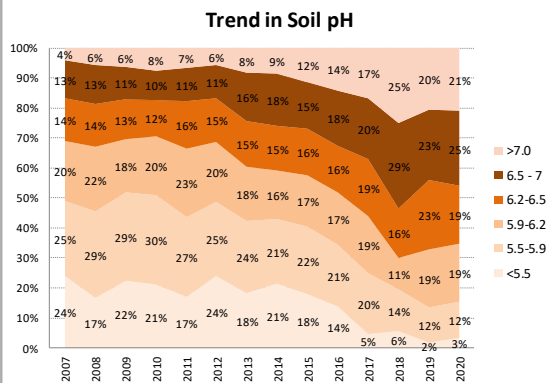

Soil Analysis Status and Trends

County	Westmeath
Year	2020
Enterprise	All Farms
Number of Samples	120

Soil Analysis Status and Trends

County	Westmeath
Year	2020
Enterprise	Dairy
Number of Samples	32

Caution - Graphics based on low sample number