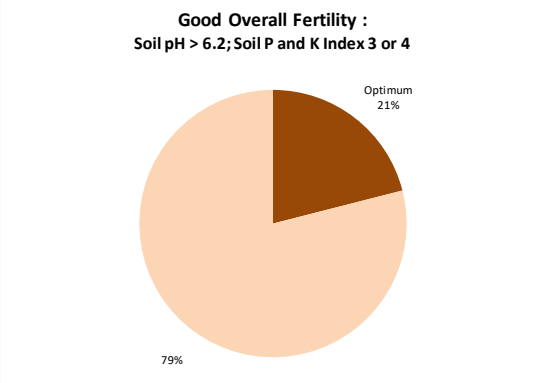

Soil Analysis Status and Trends

County	Westmeath
Year	2020
Enterprise	All Farms
Number of Samples	120

Soil Analysis Status and Trends

County	Westmeath
Year	2020
Enterprise	Dairy
Number of Samples	32

Caution - Graphics based on low sample number