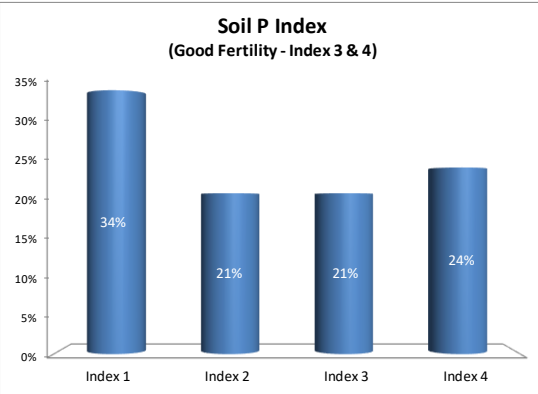

Soil Analysis Status and Trends

County	Westmeath
Year	2020
Enterprise	All Farms
Number of Samples	120

Soil Analysis Status and Trends

County	Westmeath
Year	2020
Enterprise	Dairy
Number of Samples	32

Caution - Graphics based on low sample number