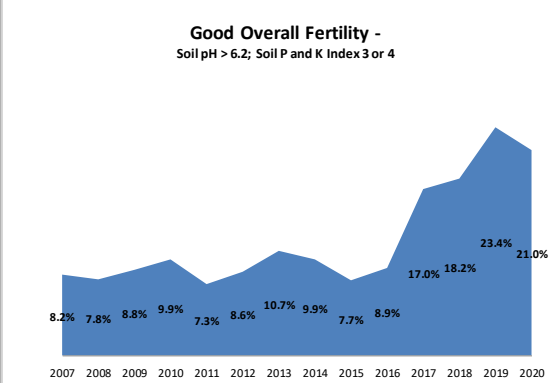

Soil Analysis Status and Trends

County	Westmeath
Year	2020
Enterprise	All Farms
Number of Samples	120

Soil Analysis Status and Trends

County	Westmeath
Year	2020
Enterprise	Dairy
Number of Samples	32

Caution - Graphics based on low sample number