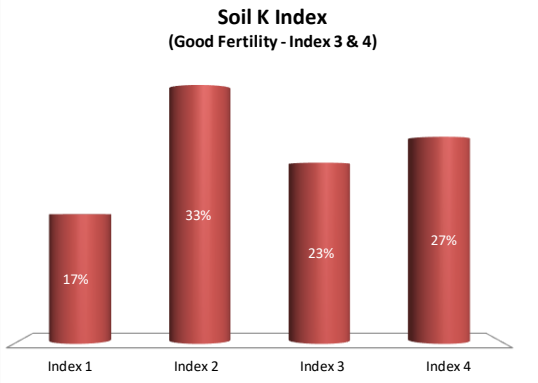

Soil Analysis Status and Trends

County	Westmeath
Year	2020
Enterprise	All Farms
Number of Samples	120

Soil Analysis Status and Trends

County	Westmeath
Year	2020
Enterprise	Dairy
Number of Samples	32

Caution - Graphics based on low sample number