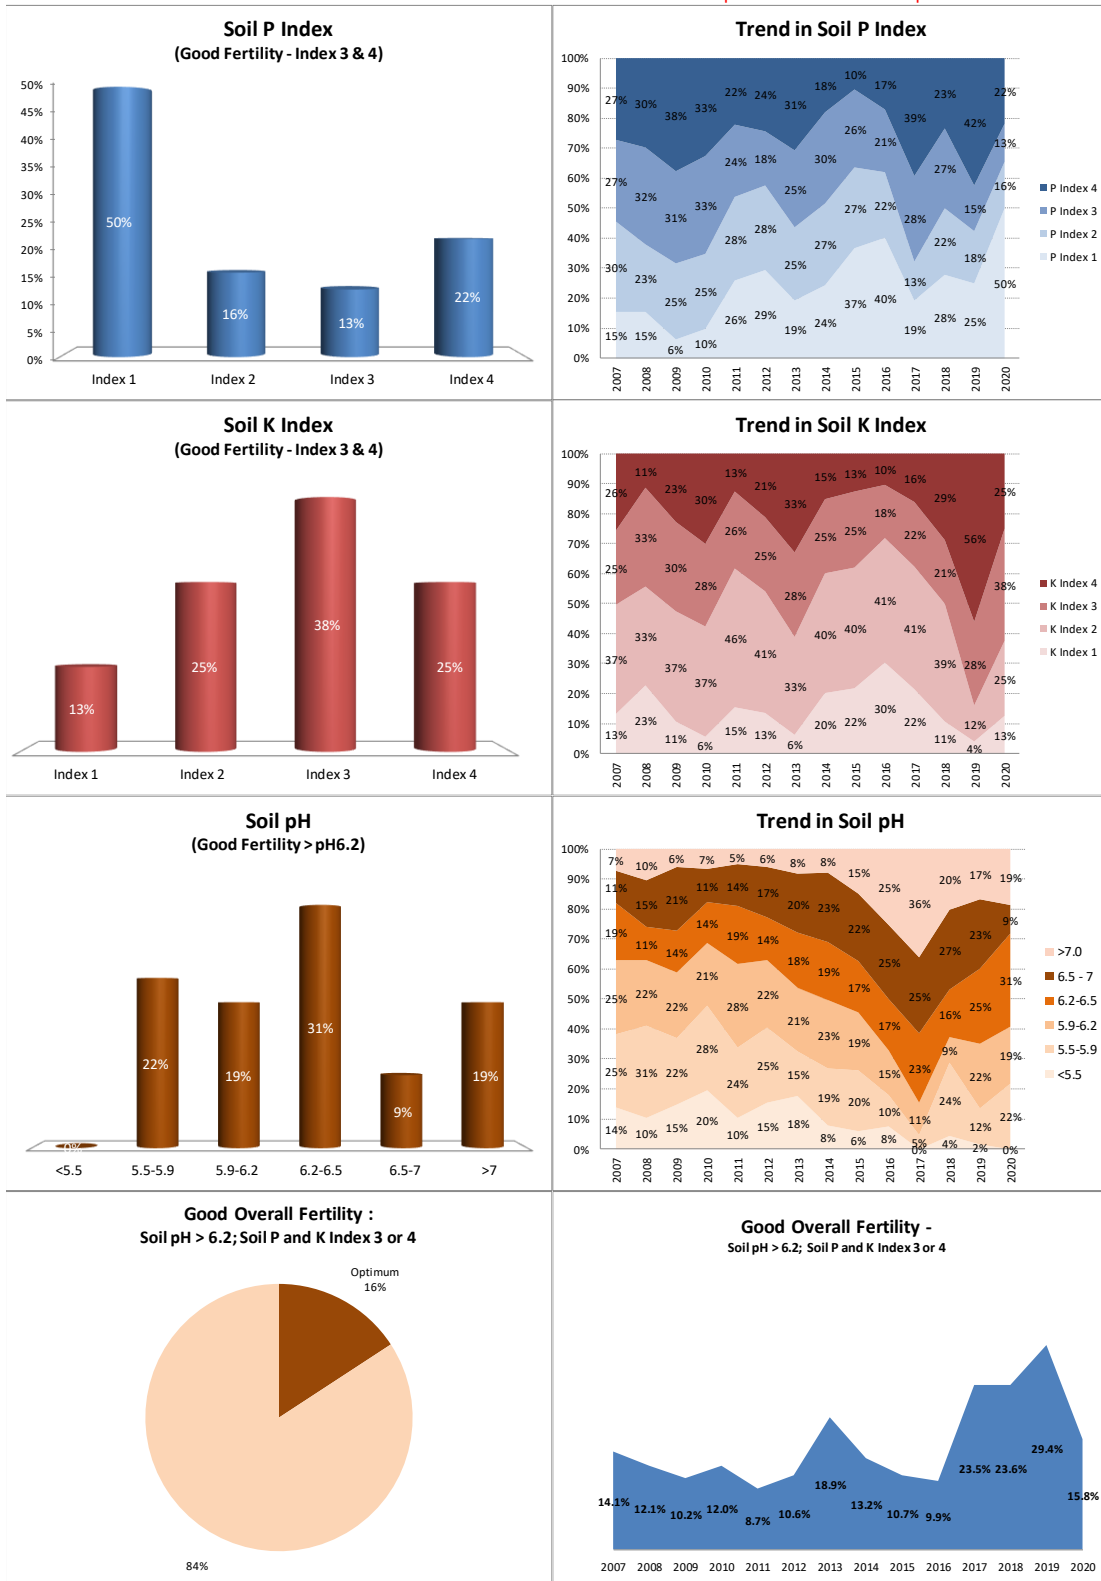

Soil Analysis Status and Trends

County	Westmeath
Year	2020
Enterprise	All Farms
Number of Samples	120

Soil Analysis Status and Trends

County	Westmeath
Year	2020
Enterprise	Dairy
Number of Samples	32

Caution - Graphics based on low sample number

Soil Analysis Status and Trends

County	Westmeath
Year	2020
Enterprise	Drystock
Number of Samples	81

Caution - Graphics based on low sample number