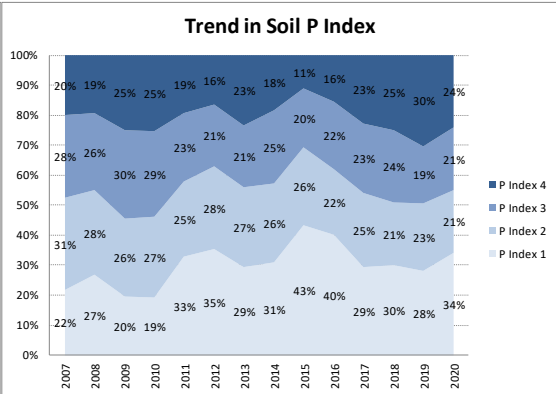

Soil Analysis Status and Trends

County	Westmeath
Year	2020
Enterprise	All Farms
Number of Samples	120

Soil Analysis Status and Trends

County	Westmeath
Year	2020
Enterprise	Dairy
Number of Samples	32

Caution - Graphics based on low sample number