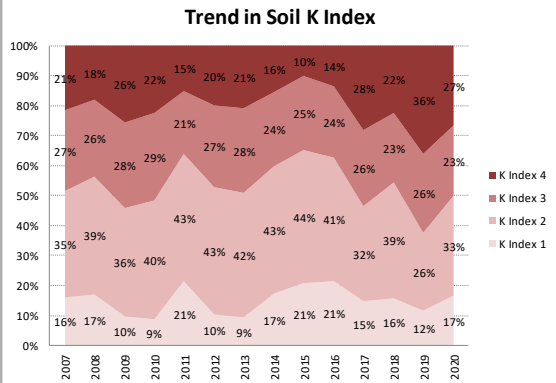

Soil Analysis Status and Trends

County	Westmeath
Year	2020
Enterprise	All Farms
Number of Samples	120

Soil Analysis Status and Trends

County	Westmeath
Year	2020
Enterprise	Dairy
Number of Samples	32

Caution - Graphics based on low sample number