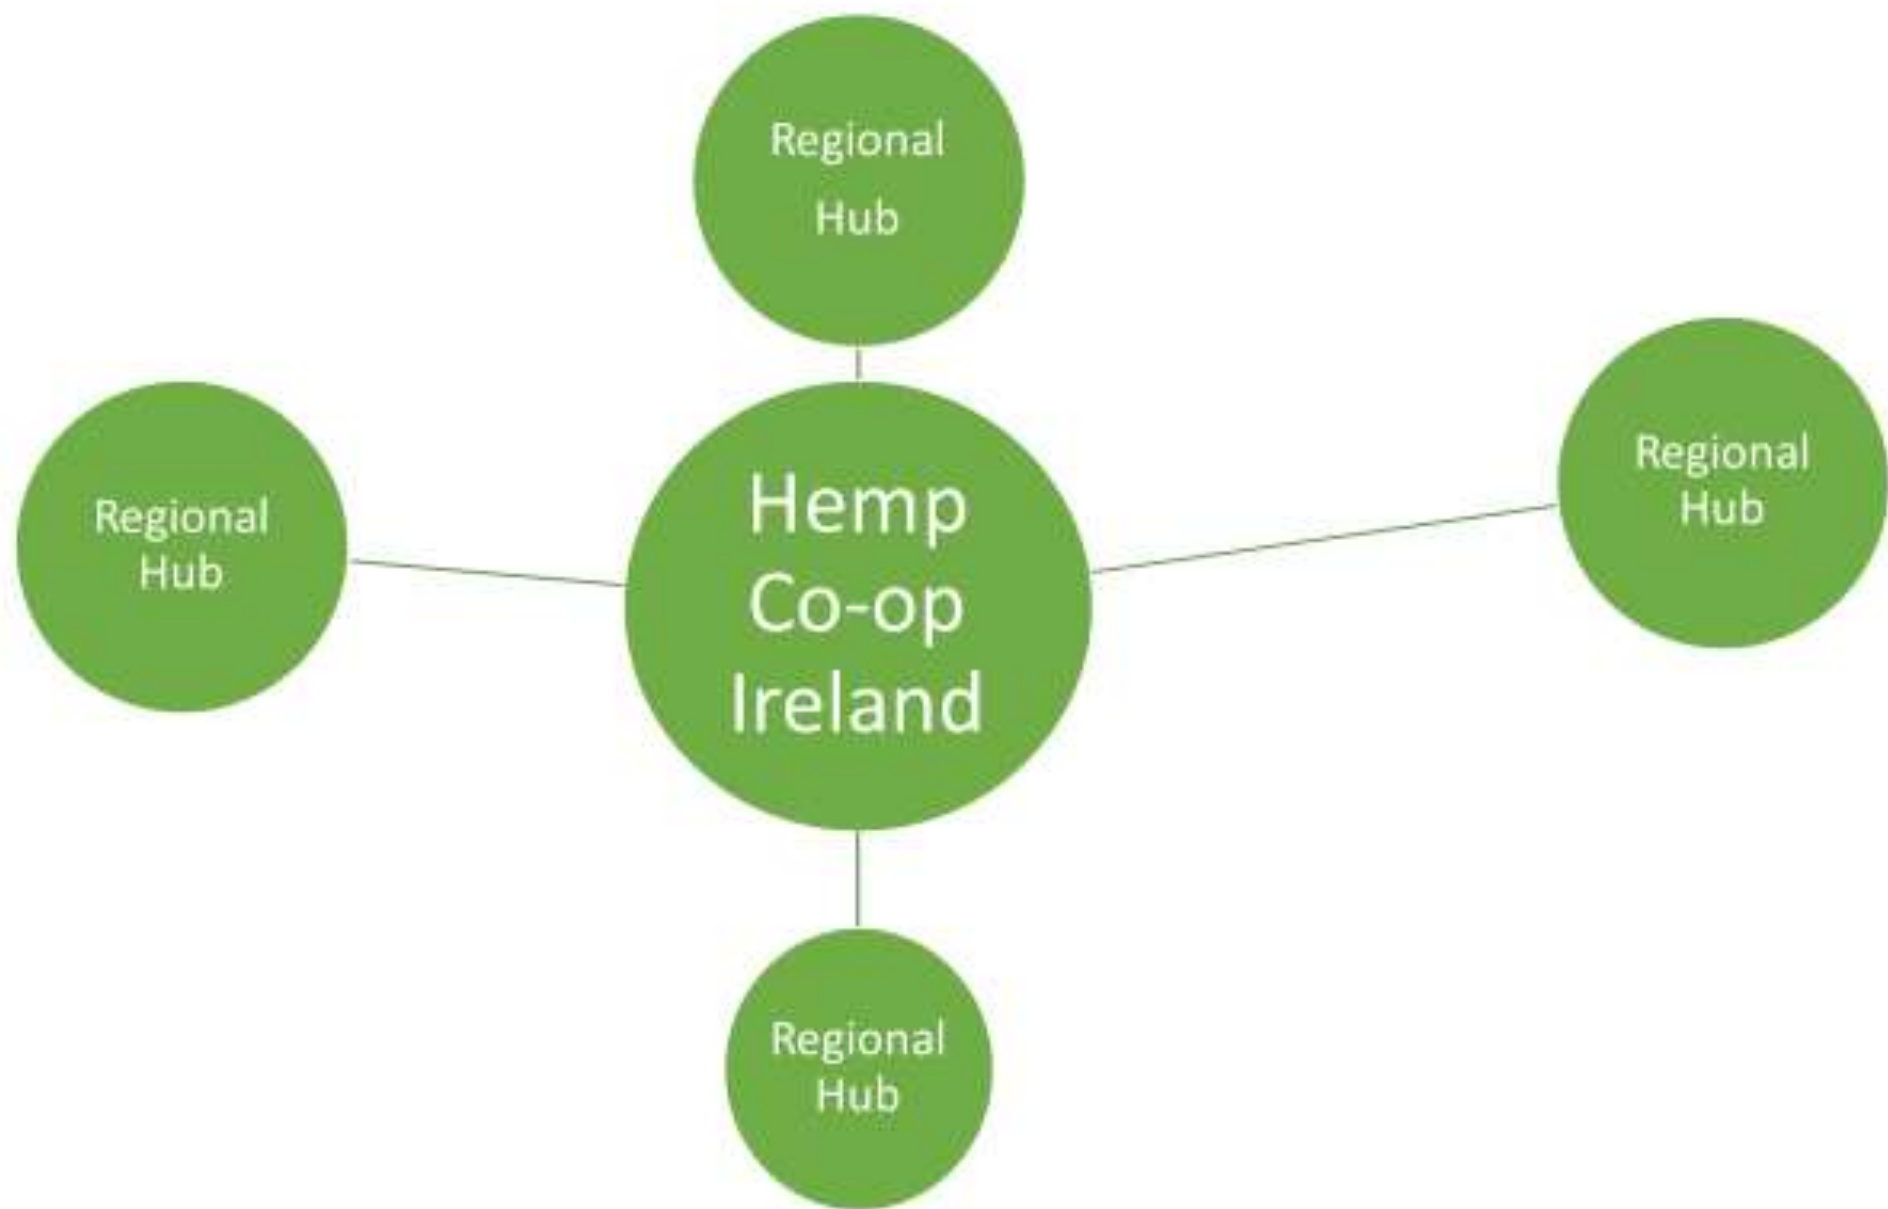

The Role of the Hemp Cooperative.

The Hemp Event April 2022.

HEMP COOPERATIVE

— I R E L A N D —

EST. 2018

Irish Hemp Co-operative Society Limited

- Farmers first met in autumn 2016.
- The Co-operative was registered May 2018.
- 250 + members at present.
- Set up to address the many issues facing small farmers.
- Already working with companies in the bio-economy.
- Addressing legislative and logistical barriers.
- Kate Carmody, Organic farmer, Biochemist/Biomedical Scientist, Social Scientist, EU Expert in Agricultural Productivity & Sustainability.

Two essential processing facilities.

- A decortication plant, this processes the stalk.
- A mobile biorefinery, this processes the leaf and flower, to separate the oils, proteins and whey fraction and leaves a pressed cake for silage addition.

COOPID PROJECT- MOLLERUP CASE STUDY.

Bioeconomy | starts on the fields

COOPeration of bioeconomy clusters for bio-based knowledge transfer via Innovative Dissemination techniques in the primary production sector