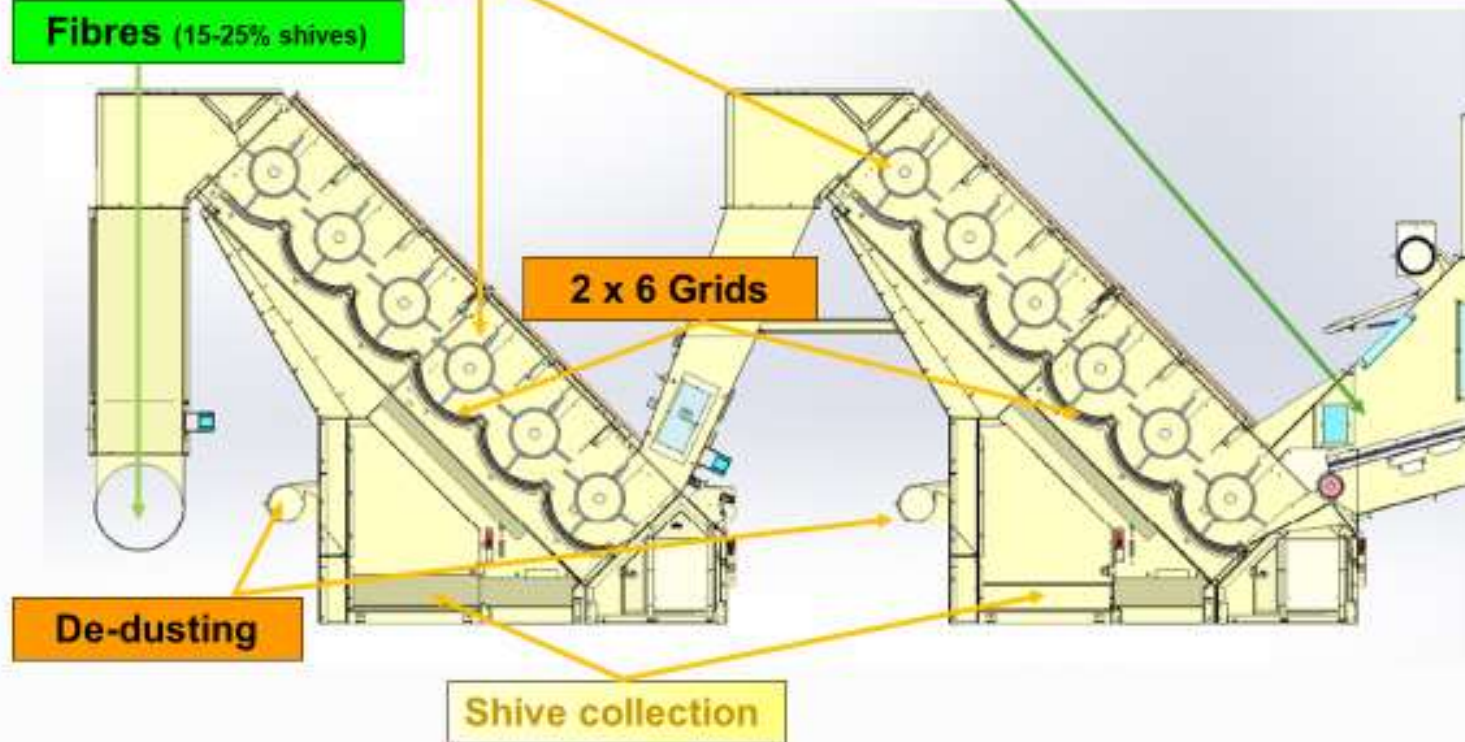

LAROCHE

fiber processing lines

Decortication of Hemp Straw

New Double Straw Step Cleaner NB6T

2 x 6 Beater Rollers

Pre-cleaned cut Straw (30% fibres, 55% shives, 15% dust)

Fibres (15-25% shives)

2 x 6 Grids

De-dusting

Shive collection