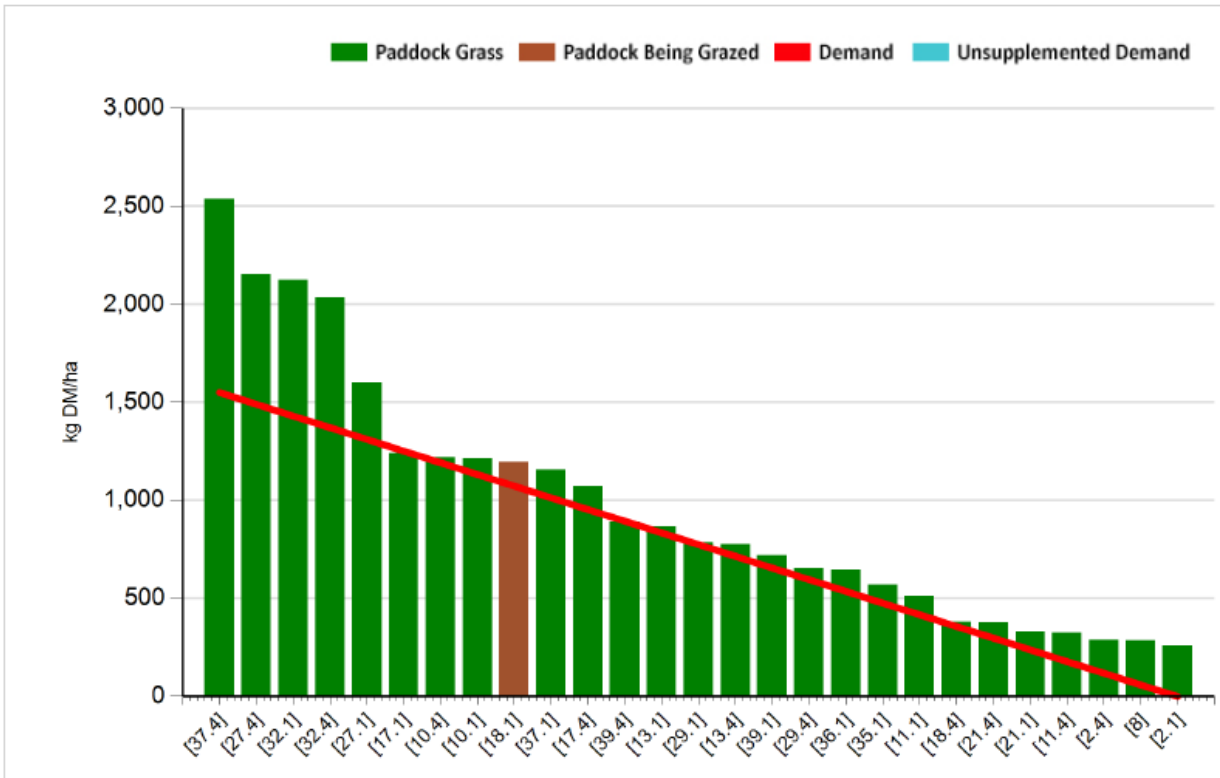

Johnstown Castle Winter Milk Herd- Weekly Management Notes - 27/03/17

- Very good grazing conditions for the past week, rainfall of 12.7mm which came during the cold spell last Tuesday/Wednesday whilst soil temperatures are averaging 8.2°C. It's disappointing to see significant rainfall forecast for the coming week, as conditions had settled down & we would have been able to graze a couple of our softer paddocks this week, had weather held up.
- We have 77% of ground grazed on the autumn herd – all remaining paddocks need to be grazed asap - covers are heavier than target (near 2000kgs for some). The paddocks grazed in the past week will be a bit slower to come back as there's a bit of a "white butt" due to the higher than target pre-grazing. We will deal with any potential deficits in the second round from the slower recovery, as they arise – our priority is to get the first round finished as soon as possible.
- Some paddocks are showing a purple colour on tips of grass, typical in Johnstown at this time of year after a few cold nights with an easterly breeze, might slow re-growths, but forecast is for milder weather this week
- Slurry going out on a few paddocks after grazing @ 1500 gal/ac.

Cover Parameters

Farm Cover (kg DM/ha):	939.00	Total LU:	60.00
Cover / LU (kg DM/LU):	323.00	LU / ha:	2.91
Growth / Ha (kg DM/ha/day):	36.00	Measured:	27 (20.61 Ha)
Demand / ha (kg DM/ha/day):	47.00	Reseeded:	0 (0.00 Ha)
Demand / day (kg DM/day):	960.00	Silage:	0 (0.00 Ha)
Days ahead:	20.00		
Kg LWT / Ha:	0.00		