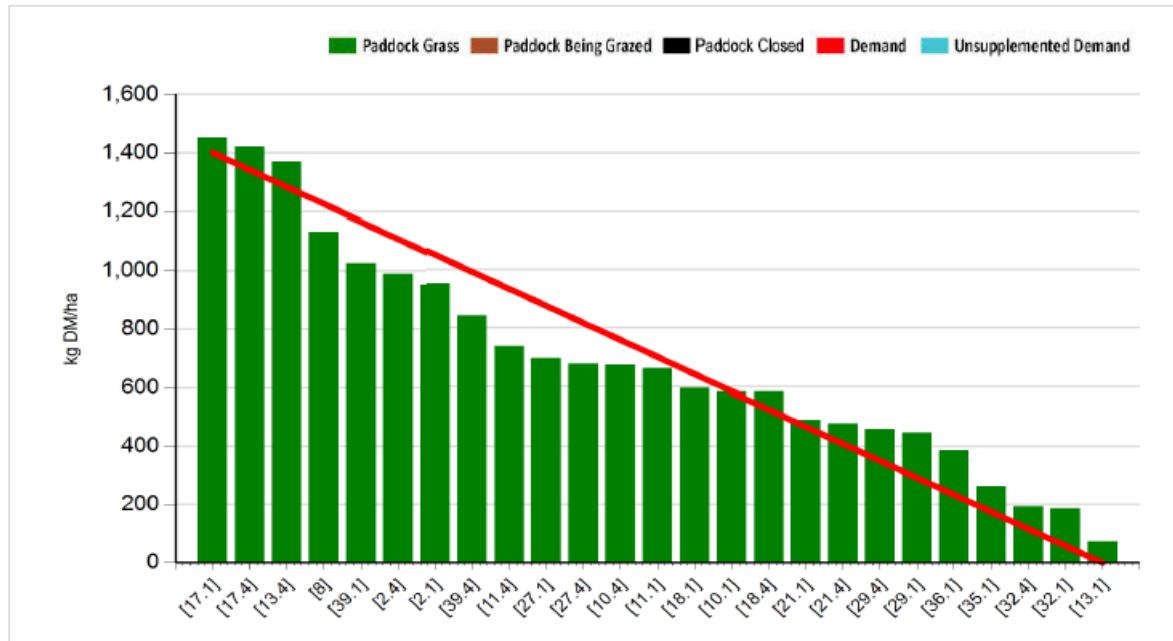

Johnstown Castle Winter Milk Herd- Weekly Management Notes - 10/07/17

- No rainfall for the past week and with an average soil temp of 19.5°C, this has resulted in the ground drying fast - we could really do with a good days rain in order to avoid a big dip in growth later this week, conditions are excellent with cows happy on our target pre-grazing yields of ~1400kgs.
- We continue to measure grass weekly and adjust as required (one paddock skipped this week for surplus).
- Breeding season coming to an end next week.

	<i>This week (10/07/17)</i>	Autumn Calving Herd	Spring Calving Herd
Production	% of Herd Milking	100%	100%
	Milk Kg	20.8	26.5
	Fat %	4.62	3.85
	Protein %	3.85	3.45
	Milk Solids kg	1.75	1.94
Intake	Grazed Grass kgs/dm/cow (estimate)	16	17
	Silage kgs/dm/cow	0	0
	Maize silage kgs/dm/cow	0	0
	Concentrate in TMR – kgs/dm/cow	0	0
	Parlour concentrate kgs/dm/cow	2	2
Totals	<i>Lactation to date per cow</i>	Mean calving date 10 th Oct	Mean calving date 7 th March
	Days in Milk	273	125
	Milk kg	6909	3332
	Milk Solids kg	535	242
	Concentrate Fed	1141kg in parlour (1322kg total)	309

Management Decisions

Rotation Length (days):	20	Residual Height (cm)	4
Target pre-gaze (kg DM/ha):	1400	Estimation Method:	Visual Assessment - Available

Cover Parameters

Farm Cover (kg DM/ha):	695.00	Total LU:	60.00
Cover / LU (kg DM/LU):	223.00	LU / ha:	3.12
Growth / Ha (kg DM/ha/day):	63.00	Measured:	27 (20.61 Ha)
Demand / ha (kg DM/ha/day):	53.00	Reseeded:	0 (0.00 Ha)
Demand / day (kg DM/day):	1020.00	Silage:	2 (1.36 Ha)
Days ahead:	13.00		
Kg LWT / Ha:	0.00		