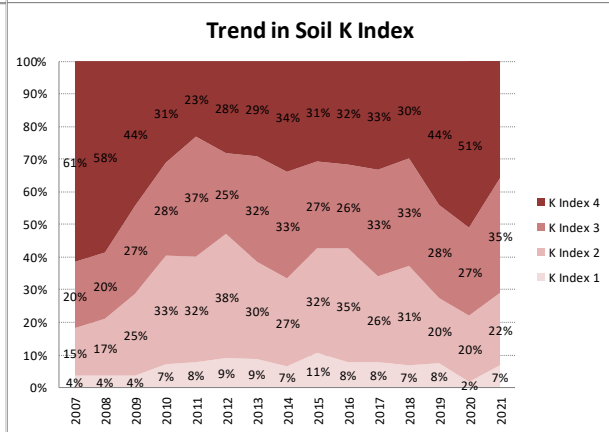

Soil Analysis Status and Trends

County	Carlow
Year	2021
Enterprise	All Farms
Number of Samples	352

Soil Analysis Status and Trends

County	Carlow
Year	2021
Enterprise	Dairy
Number of Samples	168

Soil Analysis Status and Trends