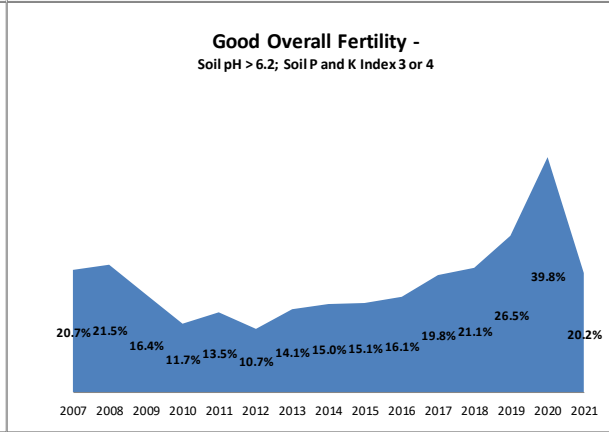

Soil Analysis Status and Trends

County	Carlow
Year	2021
Enterprise	All Farms
Number of Samples	352

Soil Analysis Status and Trends

County	Carlow
Year	2021
Enterprise	Dairy
Number of Samples	168

Soil Analysis Status and Trends