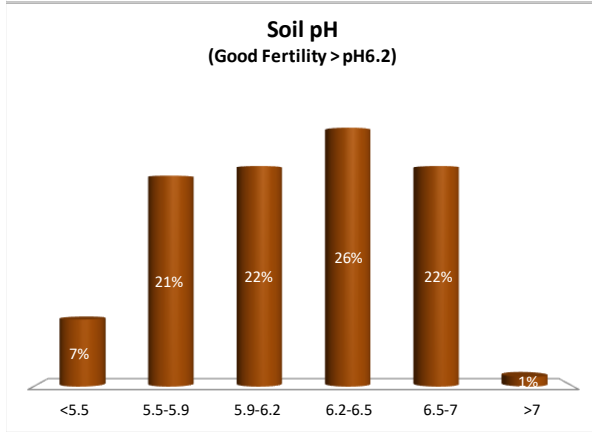

Soil Analysis Status and Trends

County	Carlow
Year	2021
Enterprise	All Farms
Number of Samples	352

Soil Analysis Status and Trends

County	Carlow
Year	2021
Enterprise	Dairy
Number of Samples	168

Soil Analysis Status and Trends

County	Carlow
Year	2021
Enterprise	Tillage
Number of Samples	67

Caution - Graphics based on low sample number