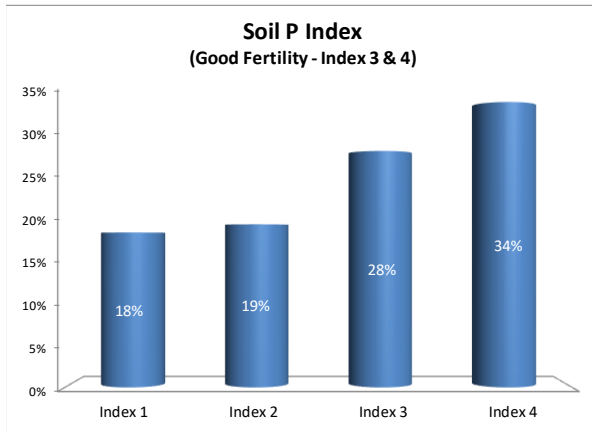

Soil Analysis Status and Trends

County	Carlow
Year	2021
Enterprise	All Farms
Number of Samples	352

Soil Analysis Status and Trends

County	Carlow
Year	2021
Enterprise	Dairy
Number of Samples	168

Soil Analysis Status and Trends

County	Carlow
Year	2021
Enterprise	Tillage
Number of Samples	67

Caution - Graphics based on low sample number