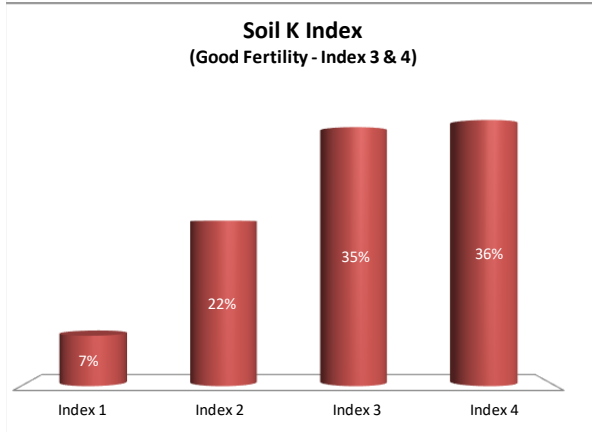

Soil Analysis Status and Trends

County	Carlow
Year	2021
Enterprise	All Farms
Number of Samples	352

Soil Analysis Status and Trends

County	Carlow
Year	2021
Enterprise	Dairy
Number of Samples	168

Soil Analysis Status and Trends

County	Carlow
Year	2021
Enterprise	Tillage
Number of Samples	67

Caution - Graphics based on low sample number