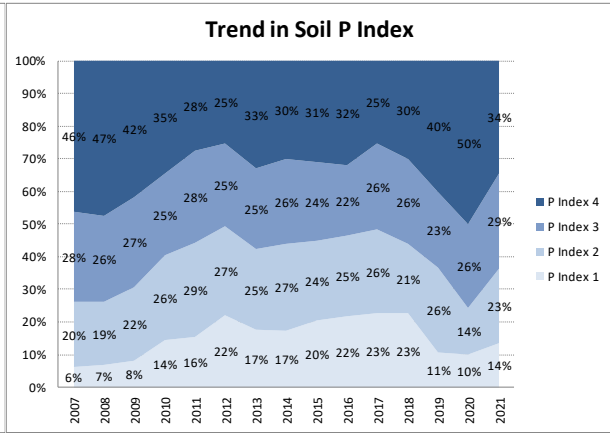

Soil Analysis Status and Trends

County	Carlow
Year	2021
Enterprise	All Farms
Number of Samples	352

Soil Analysis Status and Trends

County	Carlow
Year	2021
Enterprise	Dairy
Number of Samples	168

Soil Analysis Status and Trends