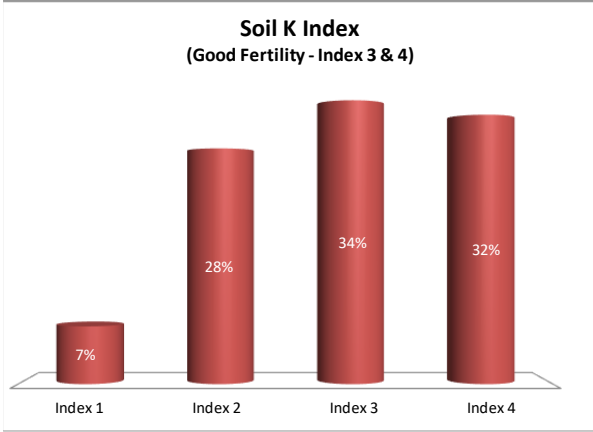

Soil Analysis Status and Trends

County	Carlow
Year	2021
Enterprise	All Farms
Number of Samples	352

Soil Analysis Status and Trends

County	Carlow
Year	2021
Enterprise	Dairy
Number of Samples	168

Soil Analysis Status and Trends

County	Carlow
Year	2021
Enterprise	Tillage
Number of Samples	67

Caution - Graphics based on low sample number