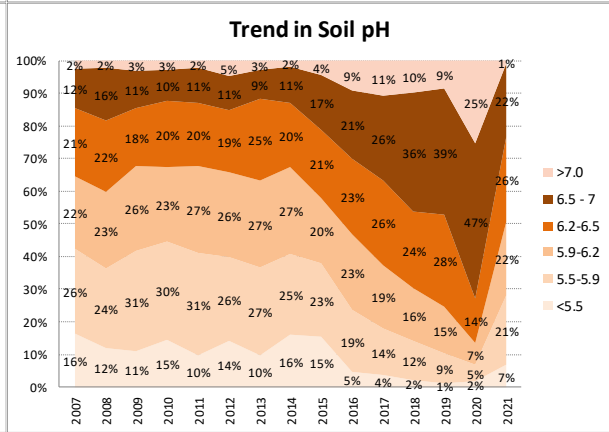

Soil Analysis Status and Trends

County	Carlow
Year	2021
Enterprise	All Farms
Number of Samples	352

Soil Analysis Status and Trends

County	Carlow
Year	2021
Enterprise	Dairy
Number of Samples	168

Soil Analysis Status and Trends