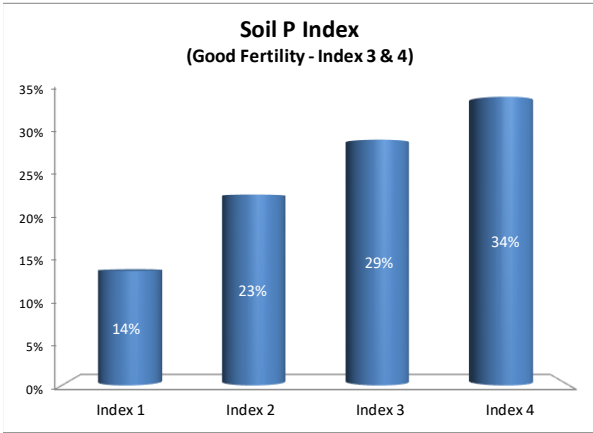

Soil Analysis Status and Trends

County	Carlow
Year	2021
Enterprise	All Farms
Number of Samples	352

Soil Analysis Status and Trends

County	Carlow
Year	2021
Enterprise	Dairy
Number of Samples	168

Soil Analysis Status and Trends

County	Carlow
Year	2021
Enterprise	Tillage
Number of Samples	67

Caution - Graphics based on low sample number