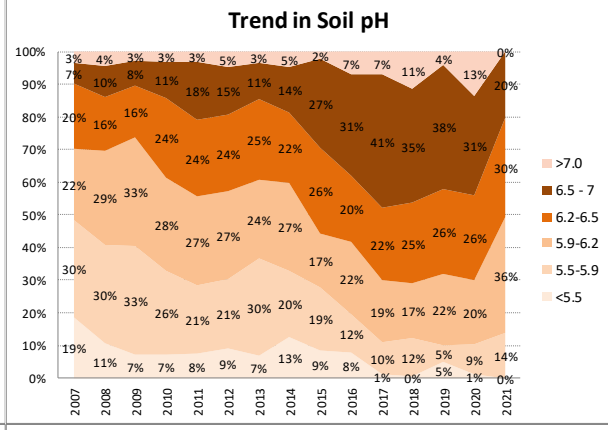

Soil Analysis Status and Trends

County	Carlow
Year	2021
Enterprise	All Farms
Number of Samples	352

Soil Analysis Status and Trends

County	Carlow
Year	2021
Enterprise	Dairy
Number of Samples	168

Soil Analysis Status and Trends