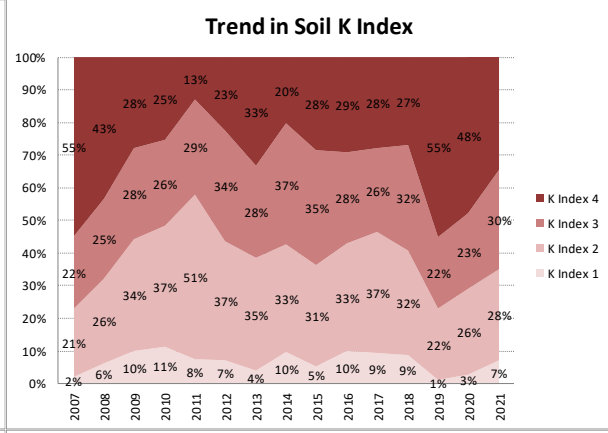

Soil Analysis Status and Trends

County	Carlow
Year	2021
Enterprise	All Farms
Number of Samples	352

Soil Analysis Status and Trends

County	Carlow
Year	2021
Enterprise	Dairy
Number of Samples	168

Soil Analysis Status and Trends