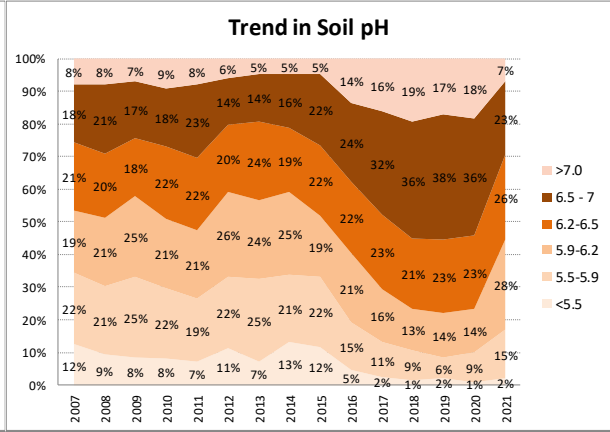

Soil Analysis Status and Trends

County	Carlow
Year	2021
Enterprise	All Farms
Number of Samples	352

Soil Analysis Status and Trends

County	Carlow
Year	2021
Enterprise	Dairy
Number of Samples	168

Soil Analysis Status and Trends