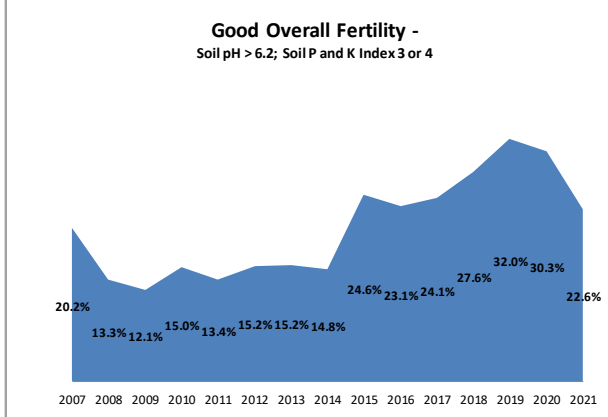

Soil Analysis Status and Trends

County	Carlow
Year	2021
Enterprise	All Farms
Number of Samples	352

Soil Analysis Status and Trends

County	Carlow
Year	2021
Enterprise	Dairy
Number of Samples	168

Soil Analysis Status and Trends

County	Carlow
Year	2021
Enterprise	Tillage
Number of Samples	67

Caution - Graphics based on low sample number