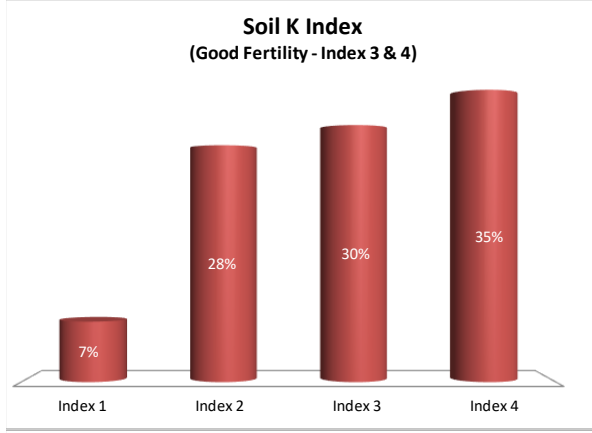

Soil Analysis Status and Trends

County	Carlow
Year	2021
Enterprise	All Farms
Number of Samples	352

Soil Analysis Status and Trends

County	Carlow
Year	2021
Enterprise	Dairy
Number of Samples	168

Soil Analysis Status and Trends

County	Carlow
Year	2021
Enterprise	Tillage
Number of Samples	67

Caution - Graphics based on low sample number