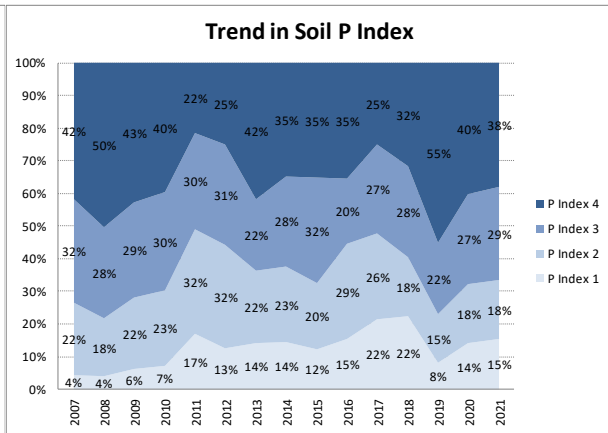

Soil Analysis Status and Trends

County	Carlow
Year	2021
Enterprise	All Farms
Number of Samples	352

Soil Analysis Status and Trends

County	Carlow
Year	2021
Enterprise	Dairy
Number of Samples	168

Soil Analysis Status and Trends