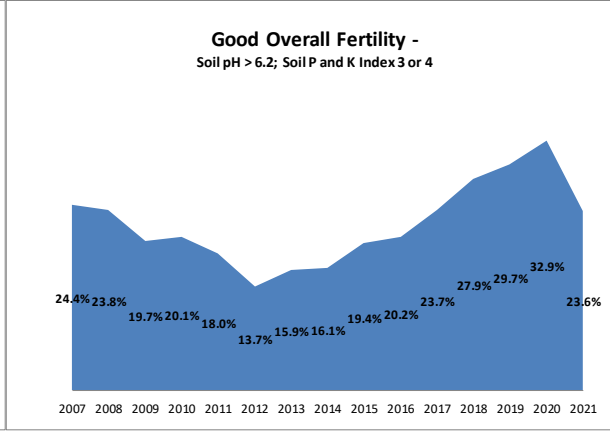

Soil Analysis Status and Trends

County	Carlow
Year	2021
Enterprise	All Farms
Number of Samples	352

Soil Analysis Status and Trends

County	Carlow
Year	2021
Enterprise	Dairy
Number of Samples	168

Soil Analysis Status and Trends