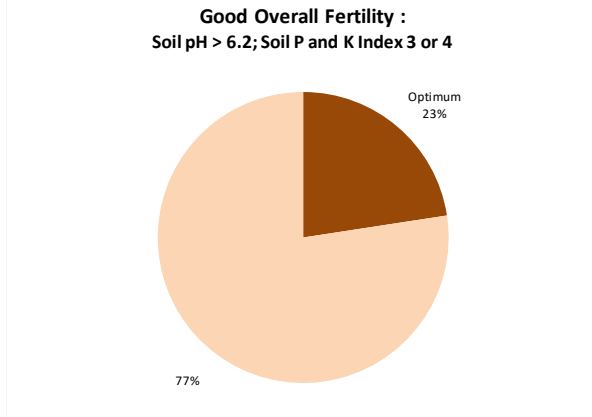

Soil Analysis Status and Trends

County	Carlow
Year	2021
Enterprise	All Farms
Number of Samples	352

Soil Analysis Status and Trends

County	Carlow
Year	2021
Enterprise	Dairy
Number of Samples	168

Soil Analysis Status and Trends

County	Carlow
Year	2021
Enterprise	Tillage
Number of Samples	67

Caution - Graphics based on low sample number