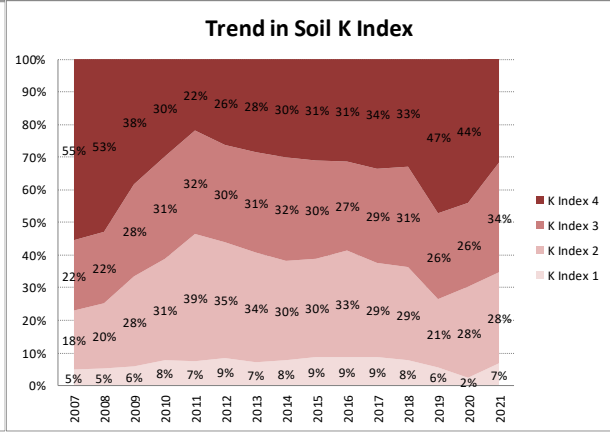

Soil Analysis Status and Trends

County	Carlow
Year	2021
Enterprise	All Farms
Number of Samples	352

Soil Analysis Status and Trends

County	Carlow
Year	2021
Enterprise	Dairy
Number of Samples	168

Soil Analysis Status and Trends