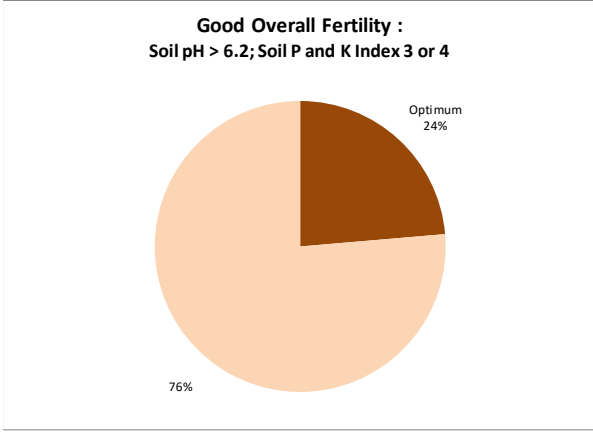

Soil Analysis Status and Trends

County	Carlow
Year	2021
Enterprise	All Farms
Number of Samples	352

Soil Analysis Status and Trends

County	Carlow
Year	2021
Enterprise	Dairy
Number of Samples	168

Soil Analysis Status and Trends

County	Carlow
Year	2021
Enterprise	Tillage
Number of Samples	67

Caution - Graphics based on low sample number