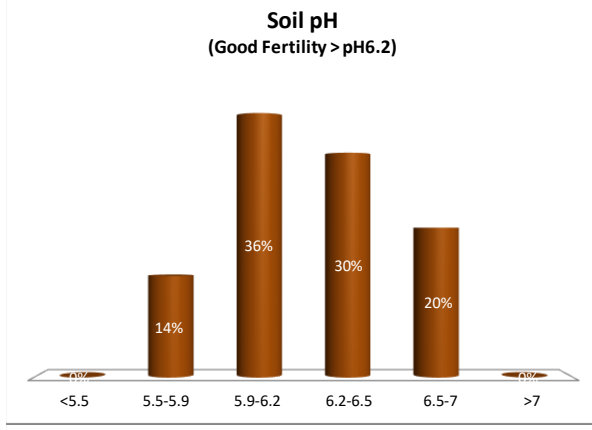

Soil Analysis Status and Trends

County	Carlow
Year	2021
Enterprise	Dairy
Number of Samples	168