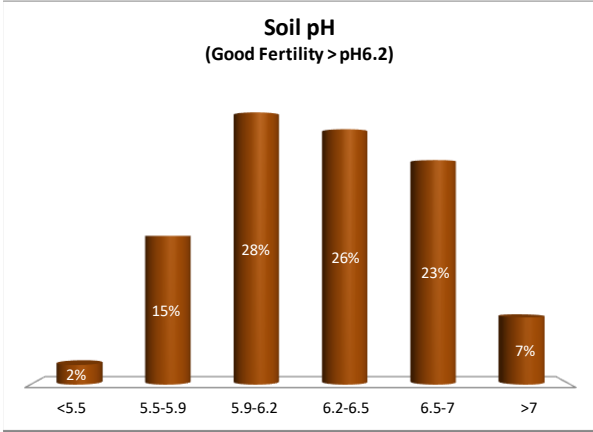

Soil Analysis Status and Trends

County	Carlow
Year	2021
Enterprise	All Farms
Number of Samples	352

Soil Analysis Status and Trends

County	Carlow
Year	2021
Enterprise	Dairy
Number of Samples	168

Soil Analysis Status and Trends

County	Carlow
Year	2021
Enterprise	Tillage
Number of Samples	67

Caution - Graphics based on low sample number