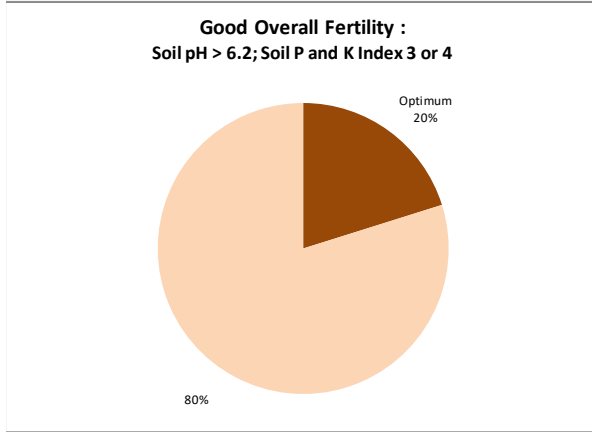

Soil Analysis Status and Trends

County	Carlow
Year	2021
Enterprise	All Farms
Number of Samples	352

Soil Analysis Status and Trends

County	Carlow
Year	2021
Enterprise	Dairy
Number of Samples	168

Soil Analysis Status and Trends

County	Carlow
Year	2021
Enterprise	Tillage
Number of Samples	67

Caution - Graphics based on low sample number