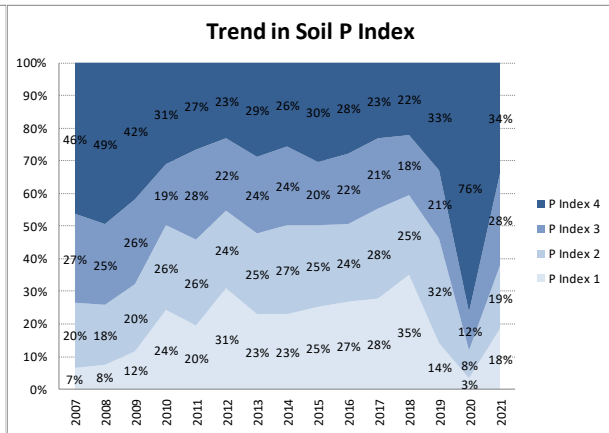

Soil Analysis Status and Trends

County	Carlow
Year	2021
Enterprise	All Farms
Number of Samples	352

Soil Analysis Status and Trends

County	Carlow
Year	2021
Enterprise	Dairy
Number of Samples	168

Soil Analysis Status and Trends