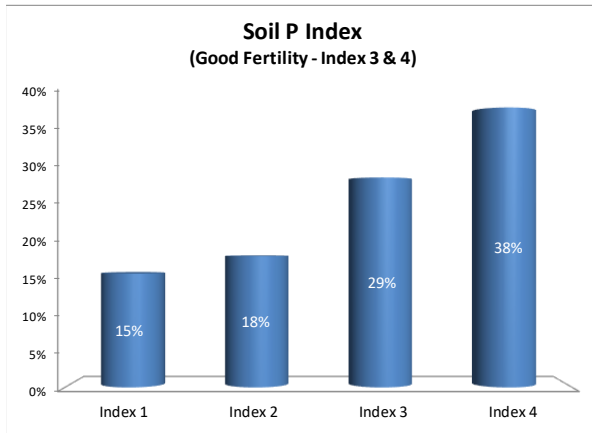

Soil Analysis Status and Trends

County	Carlow
Year	2021
Enterprise	All Farms
Number of Samples	352

Soil Analysis Status and Trends

County	Carlow
Year	2021
Enterprise	Dairy
Number of Samples	168

Soil Analysis Status and Trends

County	Carlow
Year	2021
Enterprise	Tillage
Number of Samples	67

Caution - Graphics based on low sample number