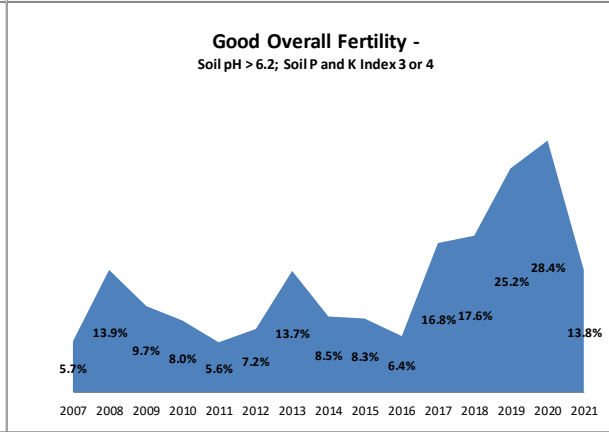

Soil Analysis Status and Trends

County	Cavan
Year	2021
Enterprise	Dairy
Number of Samples	225

Soil Analysis Status and Trends

County	Cavan
Year	2021
Enterprise	Drystock
Number of Samples	110