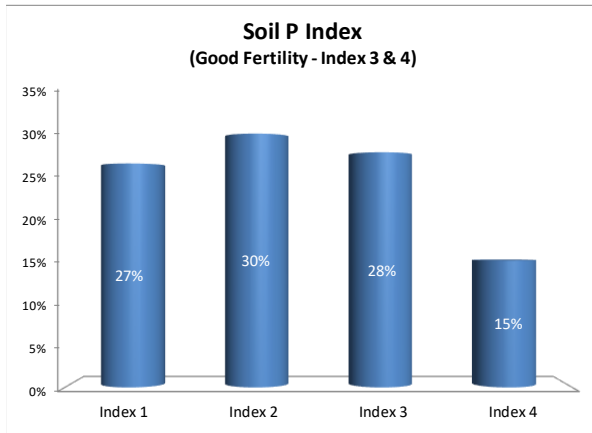

Soil Analysis Status and Trends

County	Cavan
Year	2021
Enterprise	Dairy
Number of Samples	225

Soil Analysis Status and Trends

County	Cavan
Year	2021
Enterprise	Drystock
Number of Samples	110