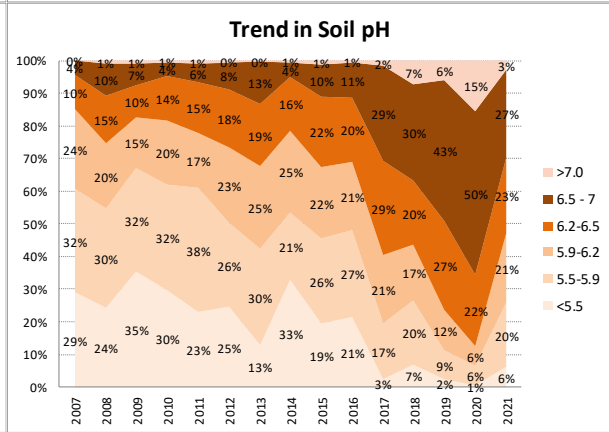

Soil Analysis Status and Trends

County	Cavan
Year	2021
Enterprise	Dairy
Number of Samples	225

Soil Analysis Status and Trends

County	Cavan
Year	2021
Enterprise	Drystock
Number of Samples	110