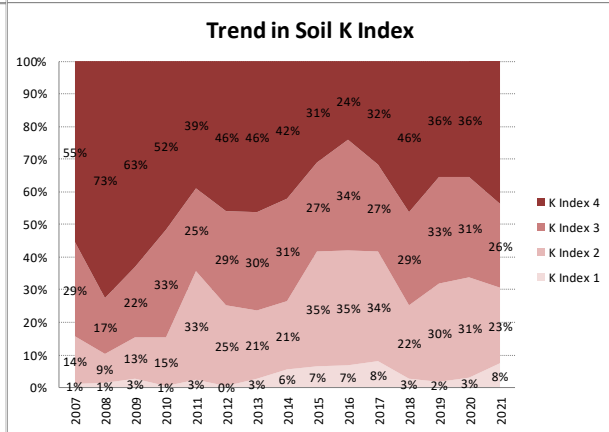

Soil Analysis Status and Trends

County	Cavan
Year	2021
Enterprise	Dairy
Number of Samples	225

Soil Analysis Status and Trends

County	Cavan
Year	2021
Enterprise	Drystock
Number of Samples	110