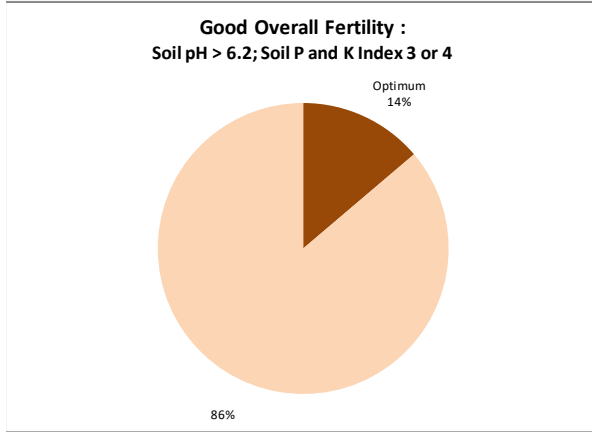

Soil Analysis Status and Trends

County	Cavan
Year	2021
Enterprise	Dairy
Number of Samples	225

Soil Analysis Status and Trends

County	Cavan
Year	2021
Enterprise	Drystock
Number of Samples	110