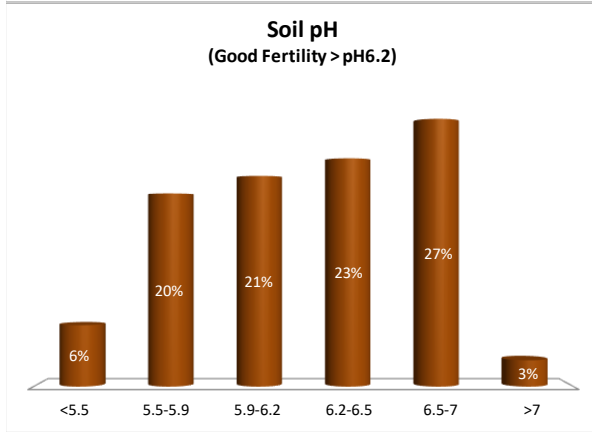

Soil Analysis Status and Trends

County	Cavan
Year	2021
Enterprise	Dairy
Number of Samples	225

Soil Analysis Status and Trends

County	Cavan
Year	2021
Enterprise	Drystock
Number of Samples	110