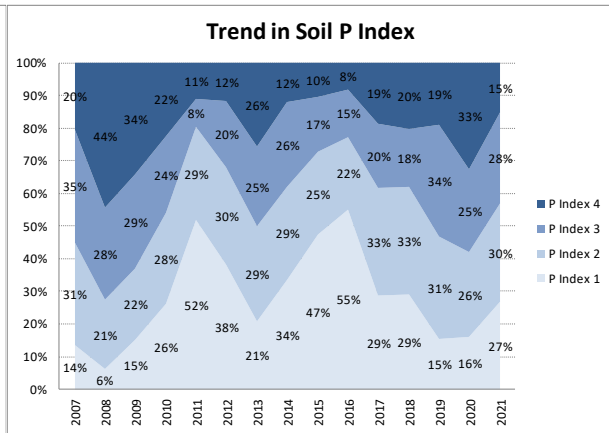

Soil Analysis Status and Trends

County	Cavan
Year	2021
Enterprise	Dairy
Number of Samples	225

Soil Analysis Status and Trends

County	Cavan
Year	2021
Enterprise	Drystock
Number of Samples	110