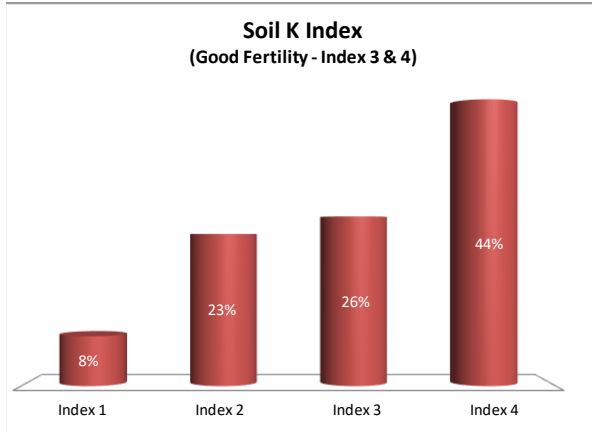

Soil Analysis Status and Trends

County	Cavan
Year	2021
Enterprise	Dairy
Number of Samples	225

Soil Analysis Status and Trends

County	Cavan
Year	2021
Enterprise	Drystock
Number of Samples	110