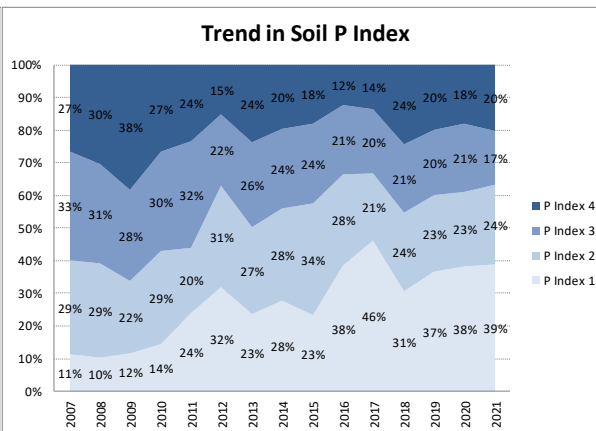

Soil Analysis Status and Trends

County	Clare
Year	2021
Enterprise	Dairy
Number of Samples	877

Soil Analysis Status and Trends

County	Clare
Year	2021
Enterprise	Drystock
Number of Samples	230