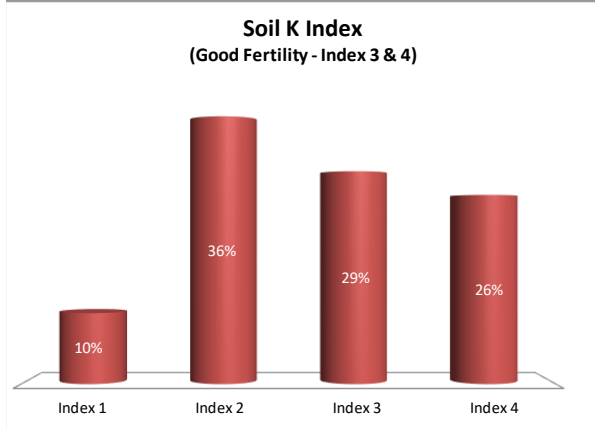

Soil Analysis Status and Trends

County	Clare
Year	2021
Enterprise	Dairy
Number of Samples	877

Soil Analysis Status and Trends

County	Clare
Year	2021
Enterprise	Drystock
Number of Samples	230