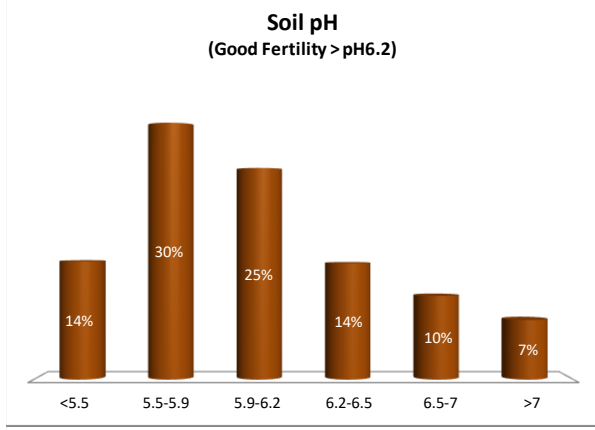

Soil Analysis Status and Trends

County	Clare
Year	2021
Enterprise	Dairy
Number of Samples	877

Soil Analysis Status and Trends

County	Clare
Year	2021
Enterprise	Drystock
Number of Samples	230