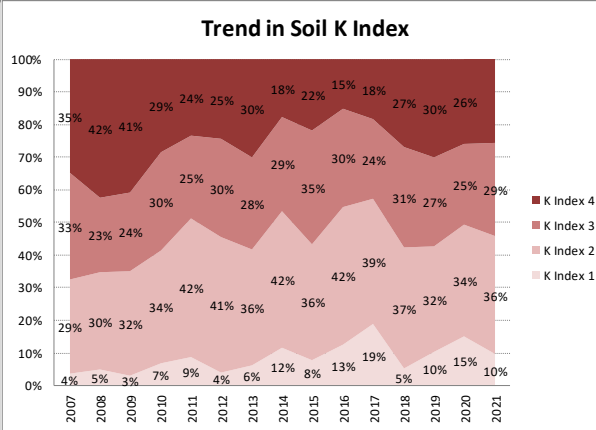

Soil Analysis Status and Trends

County	Clare
Year	2021
Enterprise	Dairy
Number of Samples	877

Soil Analysis Status and Trends

County	Clare
Year	2021
Enterprise	Drystock
Number of Samples	230