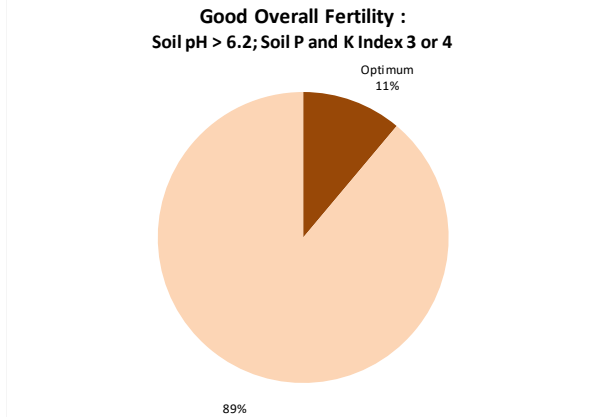

Soil Analysis Status and Trends

County	Clare
Year	2021
Enterprise	Dairy
Number of Samples	877

Soil Analysis Status and Trends

County	Clare
Year	2021
Enterprise	Drystock
Number of Samples	230