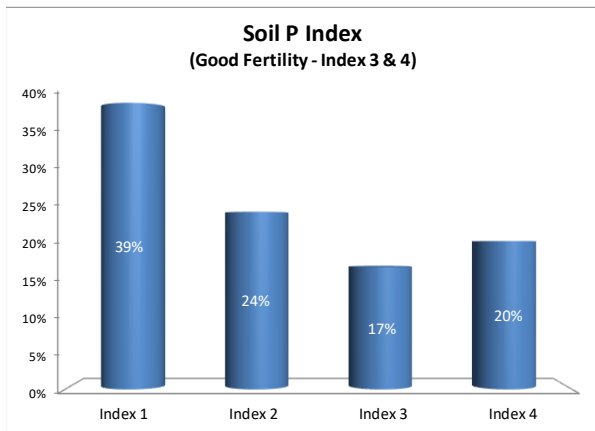

Soil Analysis Status and Trends

County	Clare
Year	2021
Enterprise	Dairy
Number of Samples	877

Soil Analysis Status and Trends

County	Clare
Year	2021
Enterprise	Drystock
Number of Samples	230