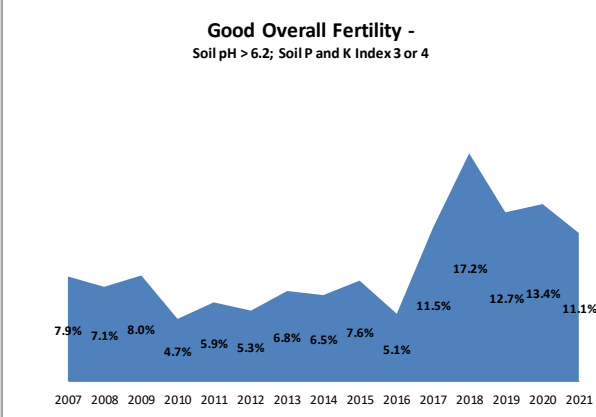

Soil Analysis Status and Trends

County	Clare
Year	2021
Enterprise	Dairy
Number of Samples	877

Soil Analysis Status and Trends

County	Clare
Year	2021
Enterprise	Drystock
Number of Samples	230