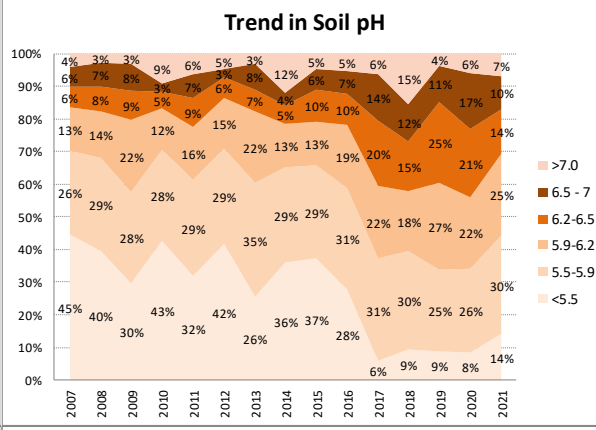

Soil Analysis Status and Trends

County	Clare
Year	2021
Enterprise	Dairy
Number of Samples	877

Soil Analysis Status and Trends

County	Clare
Year	2021
Enterprise	Drystock
Number of Samples	230