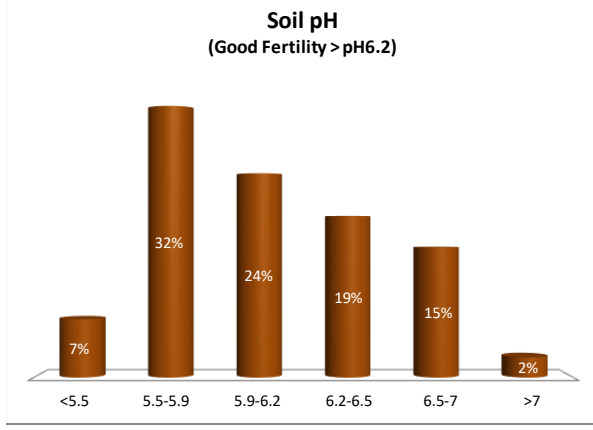

# Soil Analysis Status and Trends

County	Donegal
Year	2021
Enterprise	All Farms
Number of Samples	585

# Soil Analysis Status and Trends

County	Donegal
Year	2021
Enterprise	Dairy
Number of Samples	157

# Soil Analysis Status and Trends

County	Donegal
Year	2021
Enterprise	Tillage
Number of Samples	49

Caution - Graphics based on low sample number