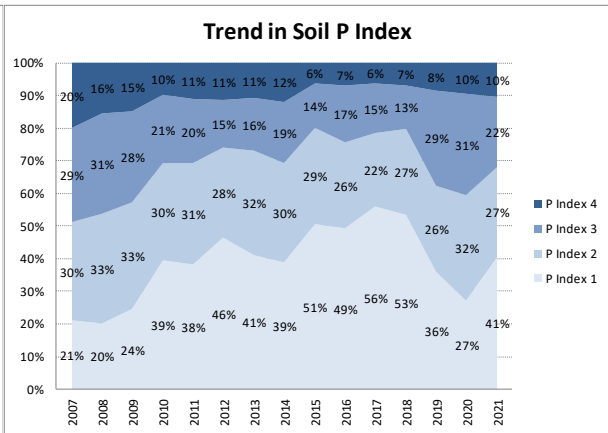

# Soil Analysis Status and Trends

County	Donegal
Year	2021
Enterprise	All Farms
Number of Samples	585

# Soil Analysis Status and Trends

County	Donegal
Year	2021
Enterprise	Dairy
Number of Samples	157