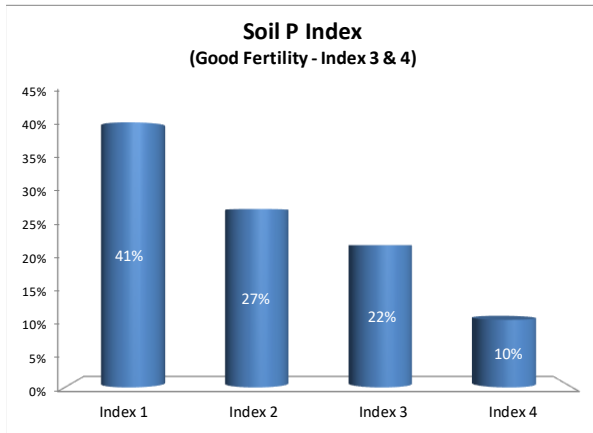

# Soil Analysis Status and Trends

County	Donegal
Year	2021
Enterprise	All Farms
Number of Samples	585

# Soil Analysis Status and Trends

County	Donegal
Year	2021
Enterprise	Dairy
Number of Samples	157

# Soil Analysis Status and Trends

County	Donegal
Year	2021
Enterprise	Tillage
Number of Samples	49

Caution - Graphics based on low sample number