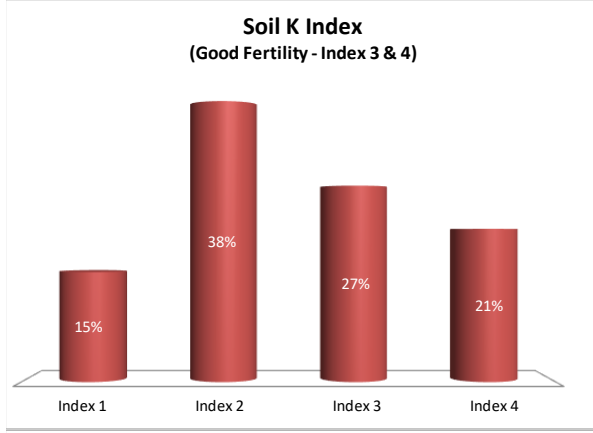

# Soil Analysis Status and Trends

County	Donegal
Year	2021
Enterprise	All Farms
Number of Samples	585

# Soil Analysis Status and Trends

County	Donegal
Year	2021
Enterprise	Dairy
Number of Samples	157

# Soil Analysis Status and Trends

County	Donegal
Year	2021
Enterprise	Tillage
Number of Samples	49

Caution - Graphics based on low sample number