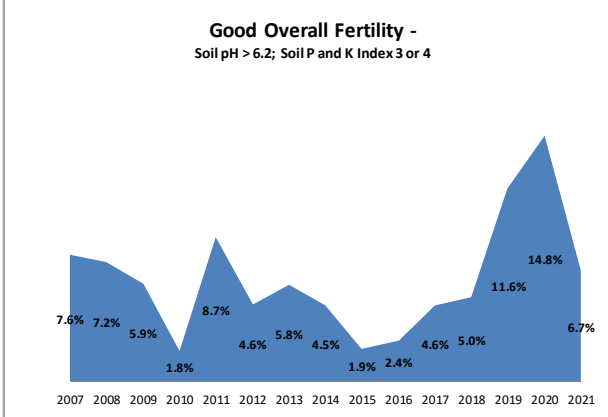

# Soil Analysis Status and Trends

County	Donegal
Year	2021
Enterprise	All Farms
Number of Samples	585

# Soil Analysis Status and Trends

County	Donegal
Year	2021
Enterprise	Dairy
Number of Samples	157

# Soil Analysis Status and Trends

County	Donegal
Year	2021
Enterprise	Tillage
Number of Samples	49

Caution - Graphics based on low sample number