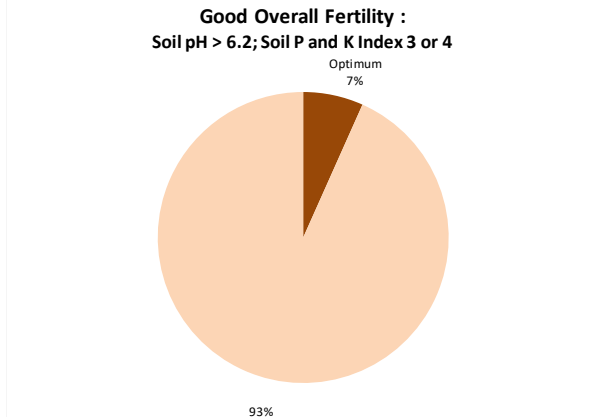

# Soil Analysis Status and Trends

County	Donegal
Year	2021
Enterprise	All Farms
Number of Samples	585

# Soil Analysis Status and Trends

County	Donegal
Year	2021
Enterprise	Dairy
Number of Samples	157

# Soil Analysis Status and Trends

County	Donegal
Year	2021
Enterprise	Tillage
Number of Samples	49

Caution - Graphics based on low sample number