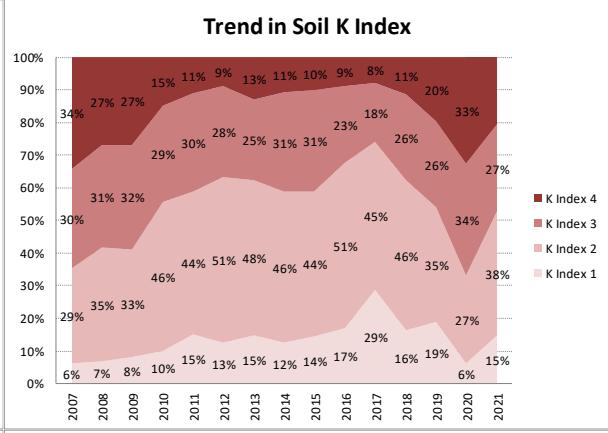

# Soil Analysis Status and Trends

County	Donegal
Year	2021
Enterprise	All Farms
Number of Samples	585

# Soil Analysis Status and Trends

County	Donegal
Year	2021
Enterprise	Dairy
Number of Samples	157