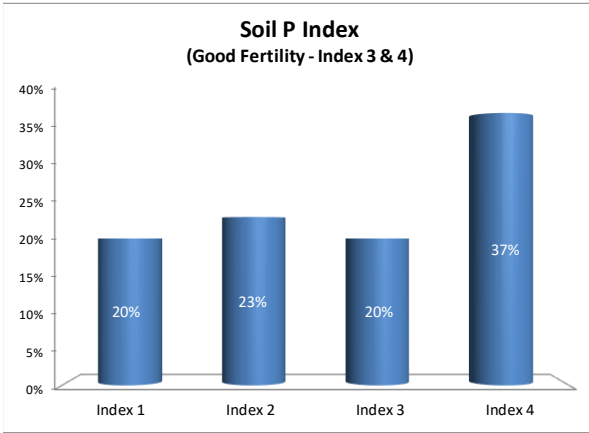

# Soil Analysis Status and Trends

County	Dublin
Year	2021
Enterprise	All Farms
Number of Samples	240