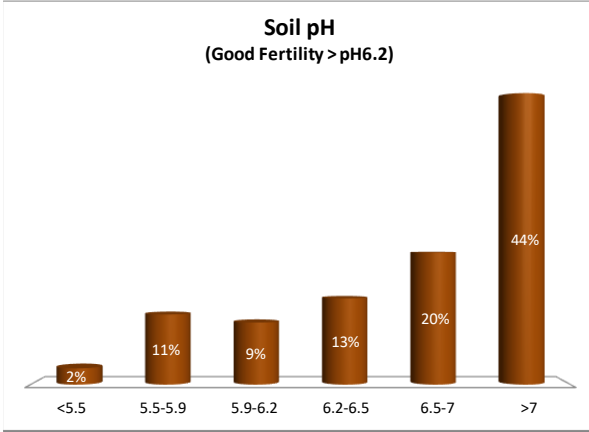

# Soil Analysis Status and Trends

County	Dublin
Year	2021
Enterprise	All Farms
Number of Samples	240