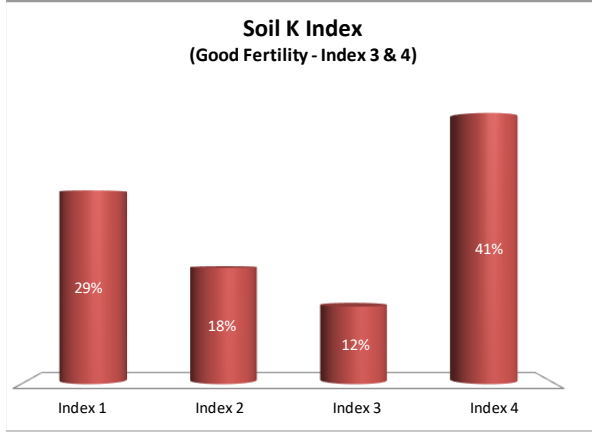

# Soil Analysis Status and Trends

County	Dublin
Year	2021
Enterprise	All Farms
Number of Samples	240

# Soil Analysis Status and Trends

County	Dublin
Year	2021
Enterprise	Dairy
Number of Samples	17

Caution - Graphics based on low sample number