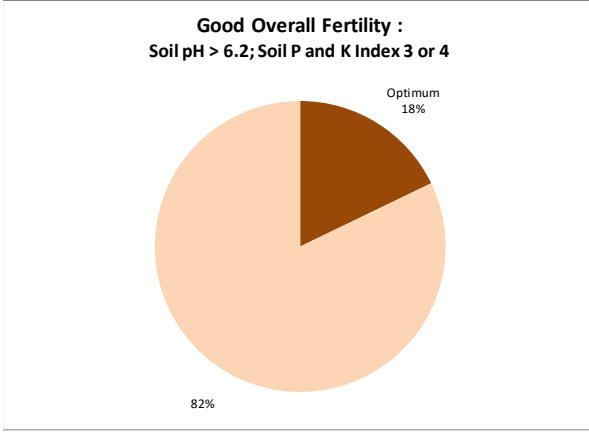

# Soil Analysis Status and Trends

County	Dublin
Year	2021
Enterprise	All Farms
Number of Samples	240