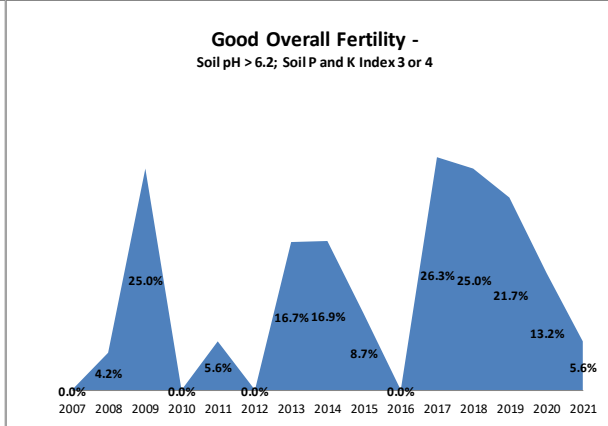

Soil Analysis Status and Trends

County	Dublin
Year	2021
Enterprise	Dairy
Number of Samples	17

Caution - Graphics based on low sample number