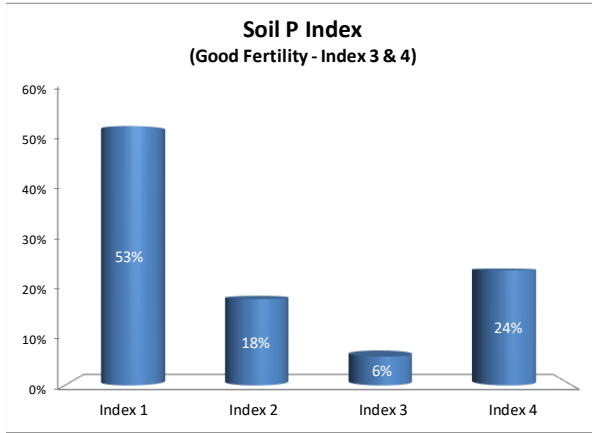

# Soil Analysis Status and Trends

County	Dublin
Year	2021
Enterprise	All Farms
Number of Samples	240

# Soil Analysis Status and Trends

County	Dublin
Year	2021
Enterprise	Dairy
Number of Samples	17

Caution - Graphics based on low sample number