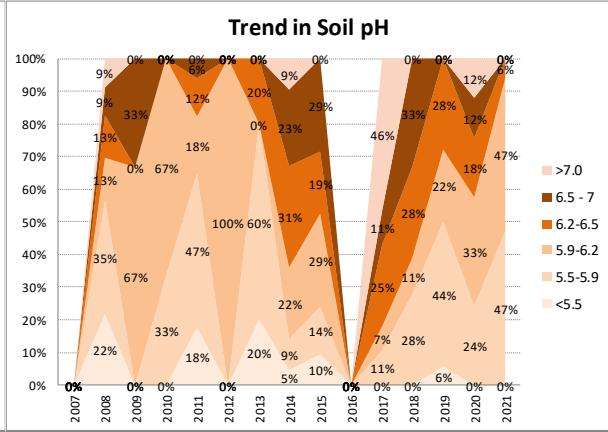

Soil Analysis Status and Trends

County	Dublin
Year	2021
Enterprise	Dairy
Number of Samples	17

Caution - Graphics based on low sample number