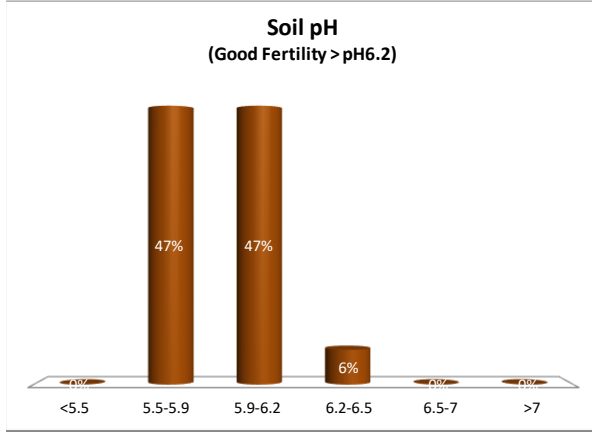

Soil Analysis Status and Trends

County	Dublin
Year	2021
Enterprise	Dairy
Number of Samples	17

Caution - Graphics based on low sample number