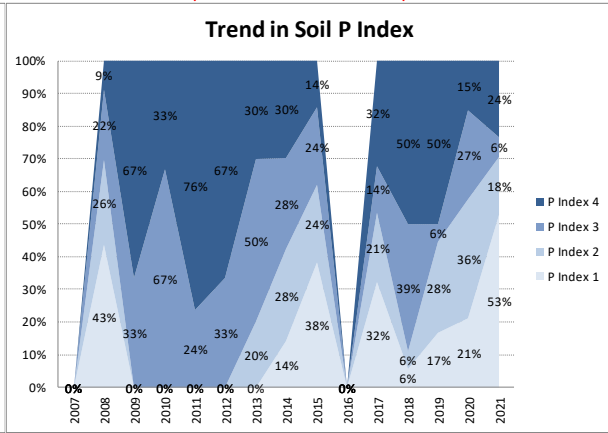

Soil Analysis Status and Trends

County	Dublin
Year	2021
Enterprise	Dairy
Number of Samples	17

Caution - Graphics based on low sample number