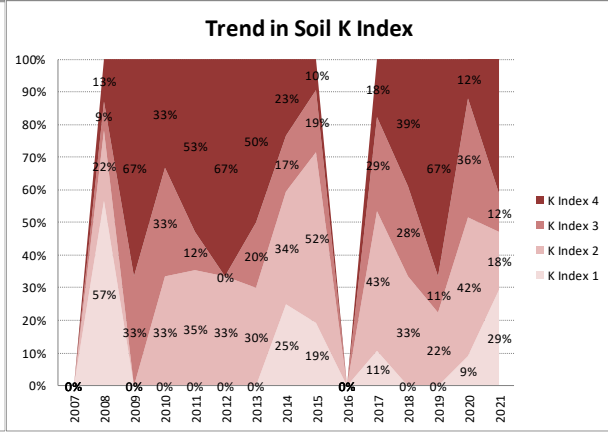

Soil Analysis Status and Trends

County	Dublin
Year	2021
Enterprise	Dairy
Number of Samples	17

Caution - Graphics based on low sample number