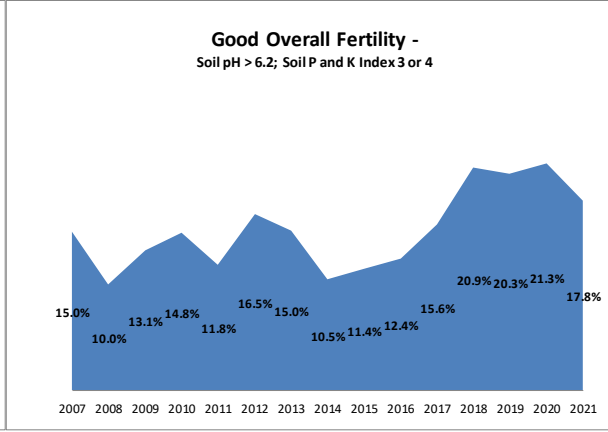

# Soil Analysis Status and Trends

County	Dublin
Year	2021
Enterprise	All Farms
Number of Samples	240