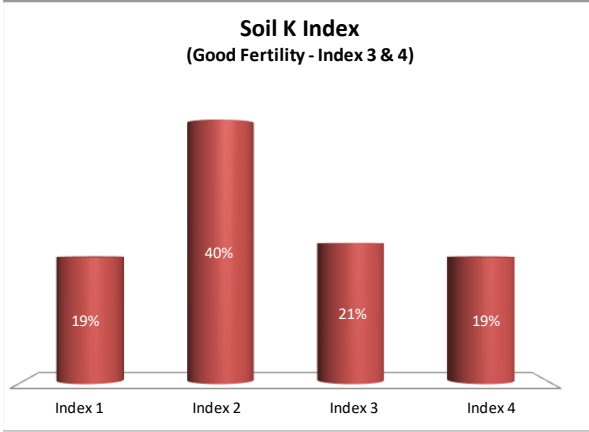

# Soil Analysis Status and Trends

County	Dublin
Year	2021
Enterprise	All Farms
Number of Samples	240