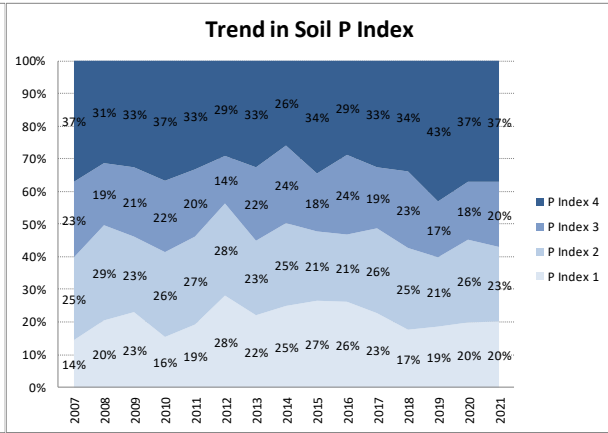

# Soil Analysis Status and Trends

County	Dublin
Year	2021
Enterprise	All Farms
Number of Samples	240