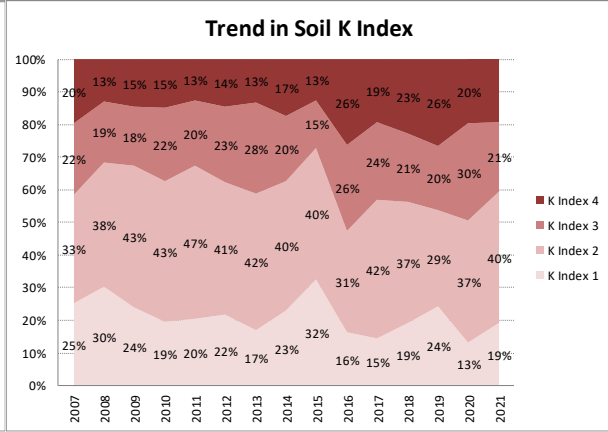

# Soil Analysis Status and Trends

County	Dublin
Year	2021
Enterprise	All Farms
Number of Samples	240