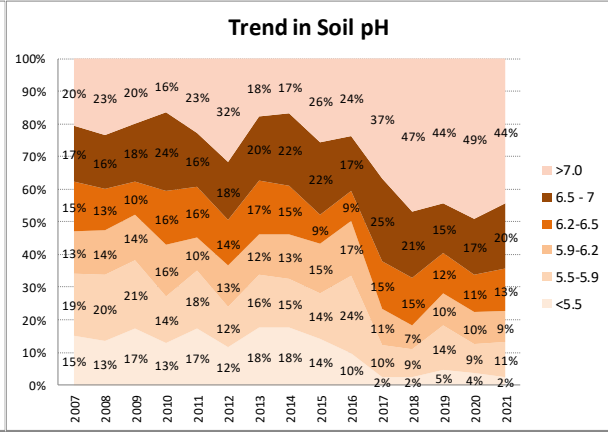

# Soil Analysis Status and Trends

County	Dublin
Year	2021
Enterprise	All Farms
Number of Samples	240