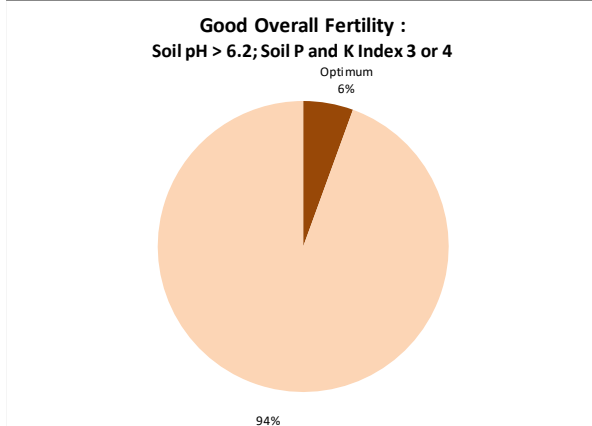

# Soil Analysis Status and Trends

County	Dublin
Year	2021
Enterprise	All Farms
Number of Samples	240

# Soil Analysis Status and Trends

County	Dublin
Year	2021
Enterprise	Dairy
Number of Samples	17

Caution - Graphics based on low sample number