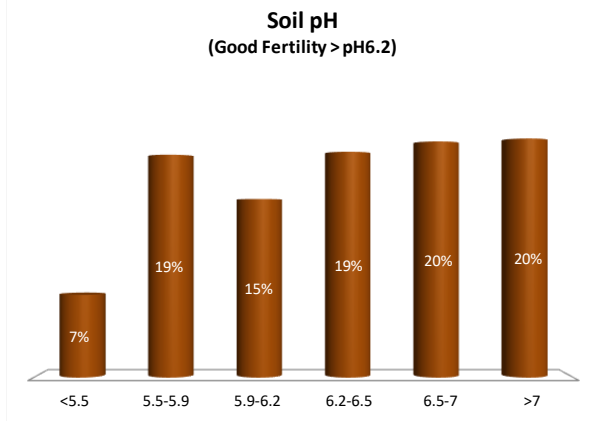

Soil Analysis Status and Trends

County	Galway
Year	2021
Enterprise	Drystock
Number of Samples	802