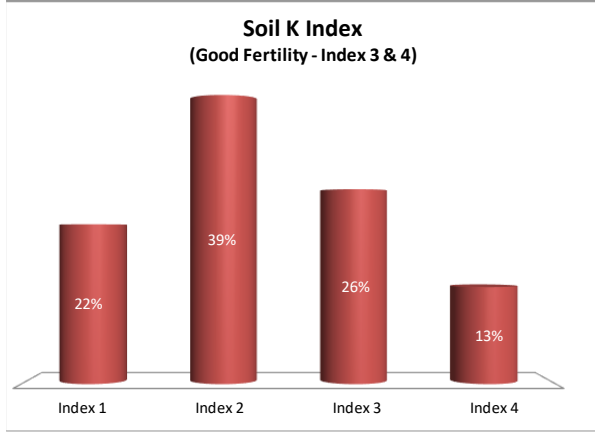

Soil Analysis Status and Trends

County	Galway
Year	2021
Enterprise	Drystock
Number of Samples	802