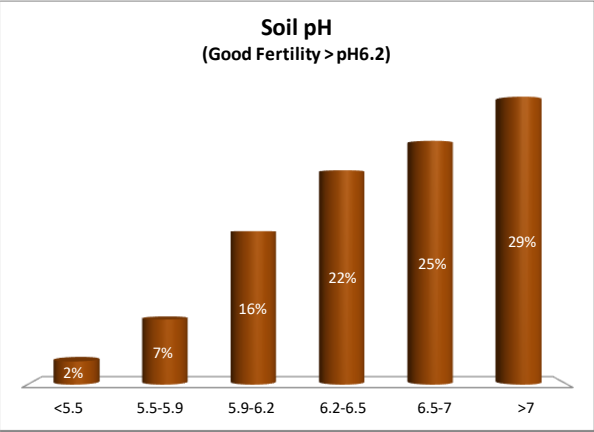

Soil Analysis Status and Trends

County	Galway
Year	2021
Enterprise	All Farms
Number of Samples	1,335

Soil Analysis Status and Trends

County	Galway
Year	2021
Enterprise	Dairy
Number of Samples	470

Soil Analysis Status and Trends