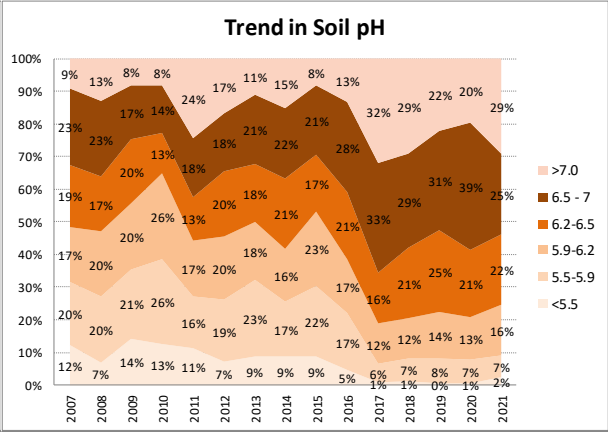

Soil Analysis Status and Trends

County	Galway
Year	2021
Enterprise	All Farms
Number of Samples	1,335

Soil Analysis Status and Trends

County	Galway
Year	2021
Enterprise	Dairy
Number of Samples	470

Soil Analysis Status and Trends