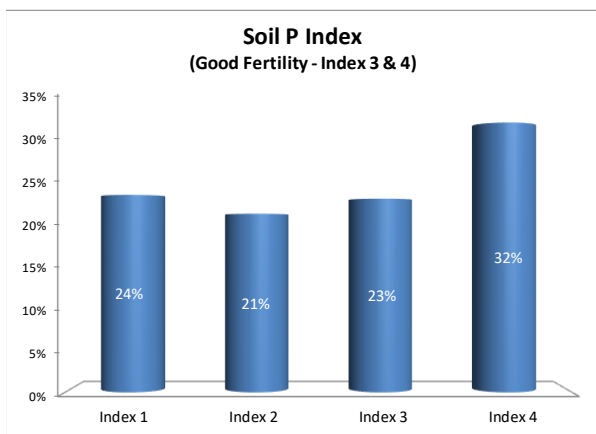

Soil Analysis Status and Trends

County	Galway
Year	2021
Enterprise	All Farms
Number of Samples	1,335

Soil Analysis Status and Trends

County	Galway
Year	2021
Enterprise	Dairy
Number of Samples	470

Soil Analysis Status and Trends