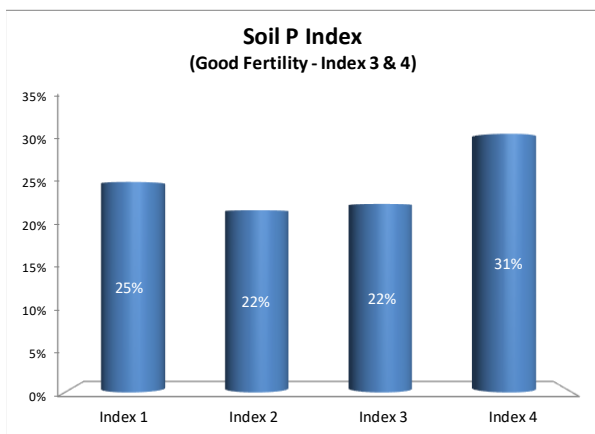

Soil Analysis Status and Trends

County	Galway
Year	2021
Enterprise	Drystock
Number of Samples	802