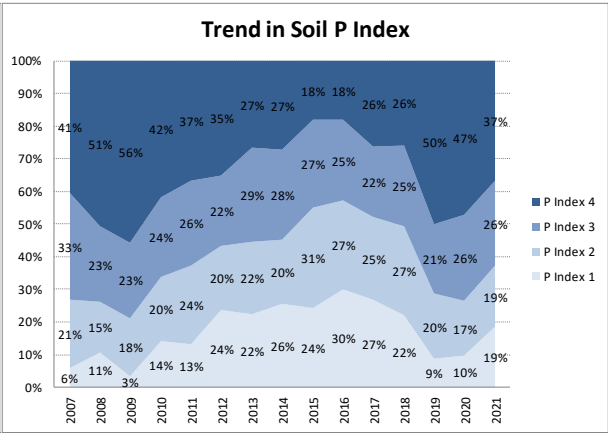

Soil Analysis Status and Trends

County	Galway
Year	2021
Enterprise	All Farms
Number of Samples	1,335

Soil Analysis Status and Trends

County	Galway
Year	2021
Enterprise	Dairy
Number of Samples	470

Soil Analysis Status and Trends