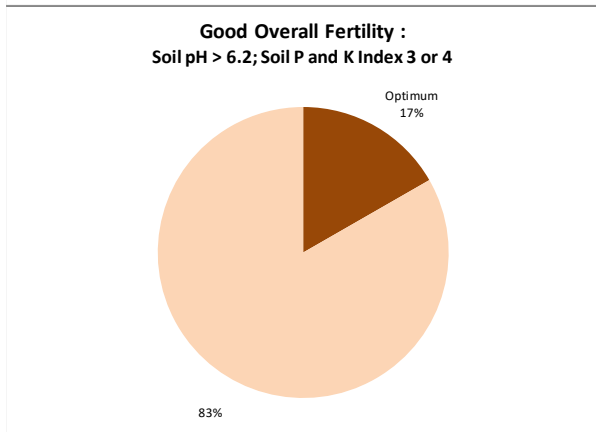

Soil Analysis Status and Trends

County	Galway
Year	2021
Enterprise	All Farms
Number of Samples	1,335

Soil Analysis Status and Trends

County	Galway
Year	2021
Enterprise	Dairy
Number of Samples	470

Soil Analysis Status and Trends

County	Galway
Year	2021
Enterprise	Drystock
Number of Samples	802

Soil Analysis Status and Trends

County	Galway
Year	2021
Enterprise	Tillage
Number of Samples	35

Caution - Graphics based on low sample number