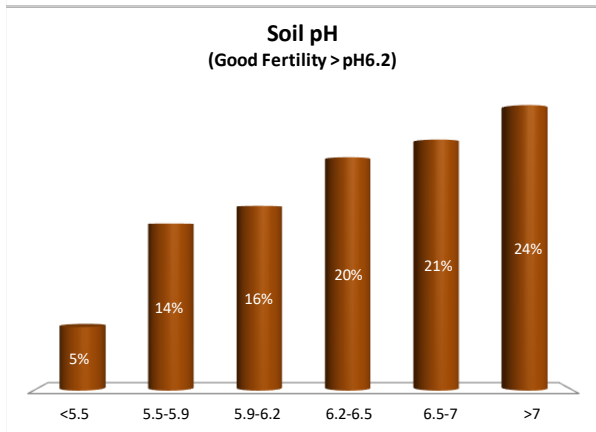

Soil Analysis Status and Trends

County	Galway
Year	2021
Enterprise	All Farms
Number of Samples	1,335

Soil Analysis Status and Trends

County	Galway
Year	2021
Enterprise	Dairy
Number of Samples	470

Soil Analysis Status and Trends