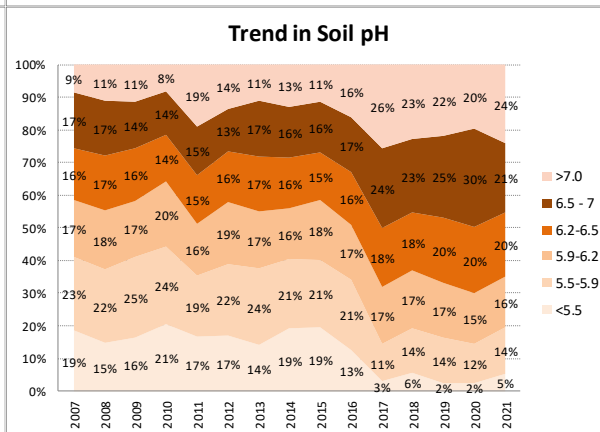

Soil Analysis Status and Trends

County	Galway
Year	2021
Enterprise	All Farms
Number of Samples	1,335

Soil Analysis Status and Trends

County	Galway
Year	2021
Enterprise	Dairy
Number of Samples	470

Soil Analysis Status and Trends