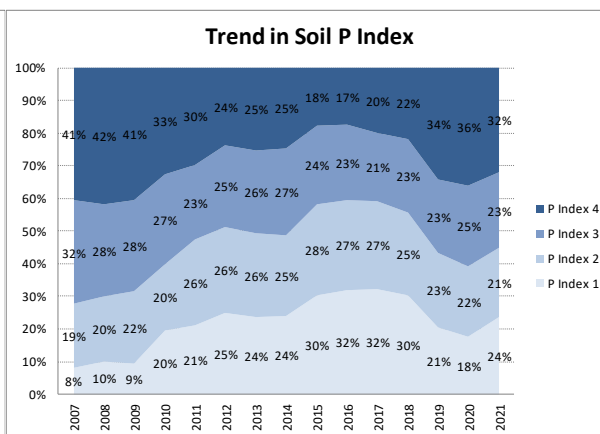

Soil Analysis Status and Trends

County	Galway
Year	2021
Enterprise	All Farms
Number of Samples	1,335

Soil Analysis Status and Trends

County	Galway
Year	2021
Enterprise	Dairy
Number of Samples	470

Soil Analysis Status and Trends