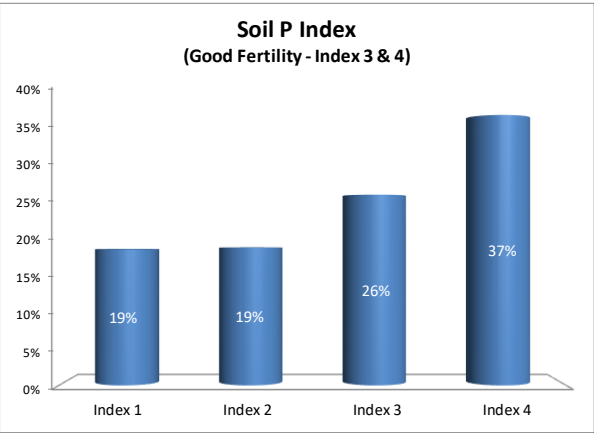

Soil Analysis Status and Trends

County	Galway
Year	2021
Enterprise	All Farms
Number of Samples	1,335

Soil Analysis Status and Trends

County	Galway
Year	2021
Enterprise	Dairy
Number of Samples	470

Soil Analysis Status and Trends