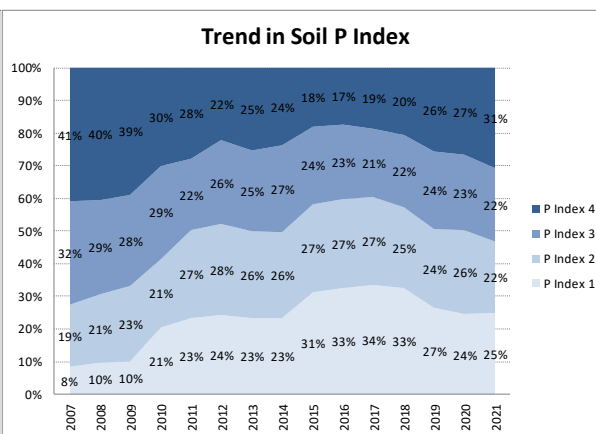

Soil Analysis Status and Trends

County	Galway
Year	2021
Enterprise	Drystock
Number of Samples	802