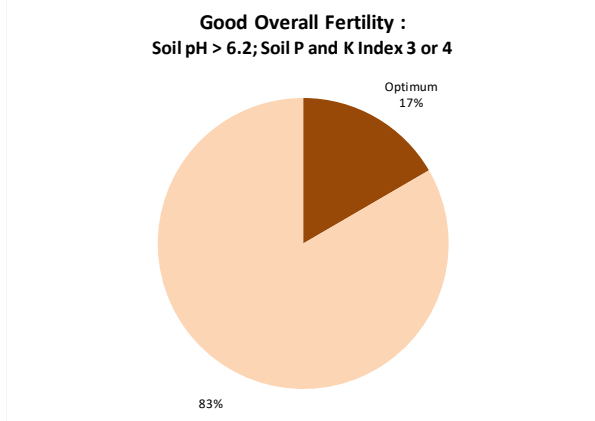

Soil Analysis Status and Trends

County	Galway
Year	2021
Enterprise	Drystock
Number of Samples	802