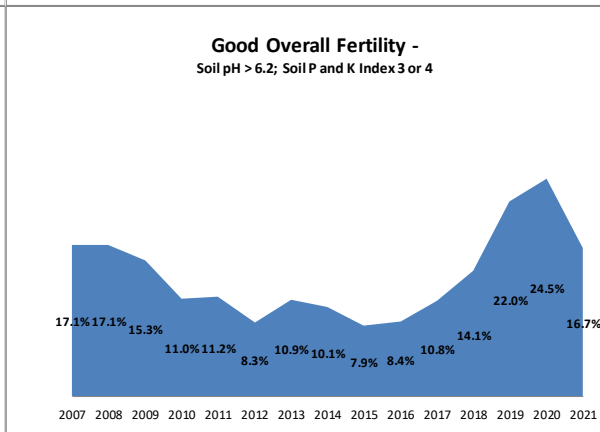

Soil Analysis Status and Trends

County	Galway
Year	2021
Enterprise	All Farms
Number of Samples	1,335

Soil Analysis Status and Trends

County	Galway
Year	2021
Enterprise	Dairy
Number of Samples	470

Soil Analysis Status and Trends