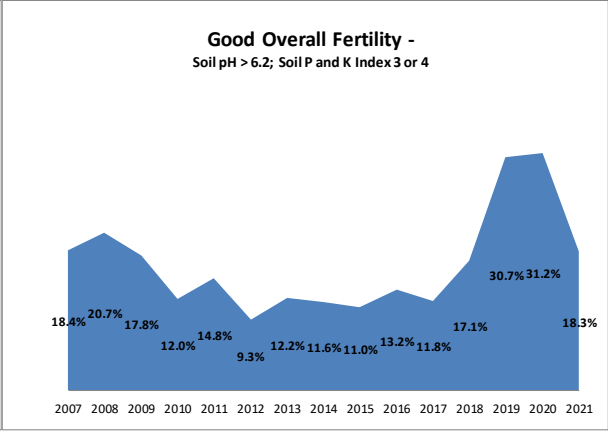

Soil Analysis Status and Trends

County	Galway
Year	2021
Enterprise	All Farms
Number of Samples	1,335

Soil Analysis Status and Trends

County	Galway
Year	2021
Enterprise	Dairy
Number of Samples	470

Soil Analysis Status and Trends