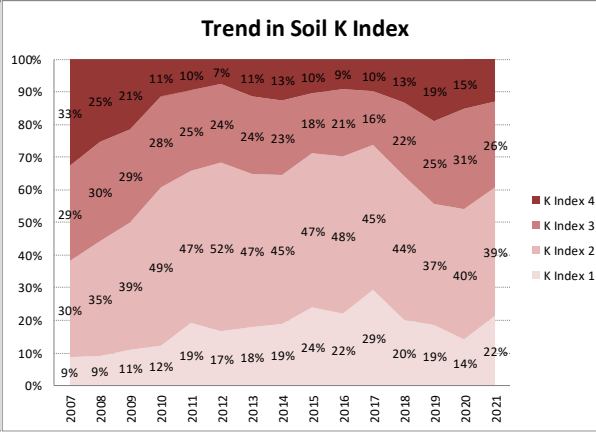

Soil Analysis Status and Trends

County	Galway
Year	2021
Enterprise	Drystock
Number of Samples	802