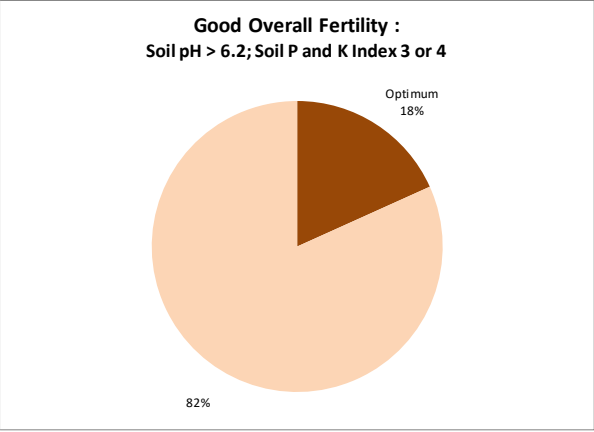

Soil Analysis Status and Trends

County	Galway
Year	2021
Enterprise	All Farms
Number of Samples	1,335

Soil Analysis Status and Trends

County	Galway
Year	2021
Enterprise	Dairy
Number of Samples	470

Soil Analysis Status and Trends