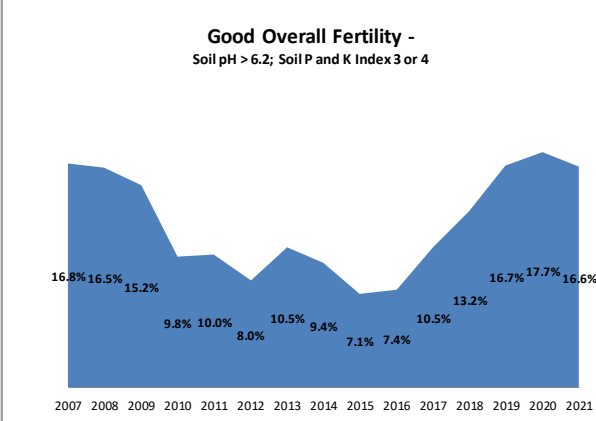

Soil Analysis Status and Trends

County	Galway
Year	2021
Enterprise	Drystock
Number of Samples	802