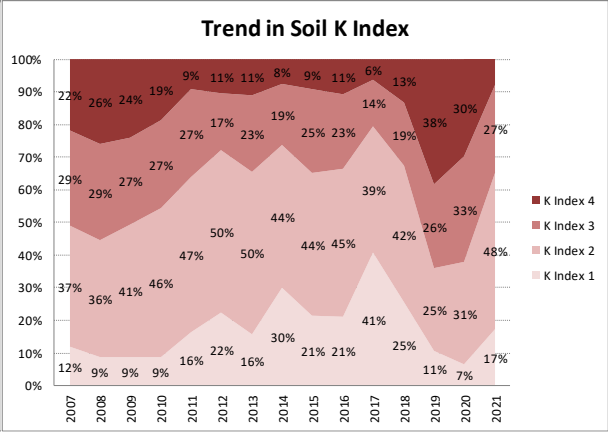

Soil Analysis Status and Trends

County	Galway
Year	2021
Enterprise	All Farms
Number of Samples	1,335

Soil Analysis Status and Trends

County	Galway
Year	2021
Enterprise	Dairy
Number of Samples	470

Soil Analysis Status and Trends