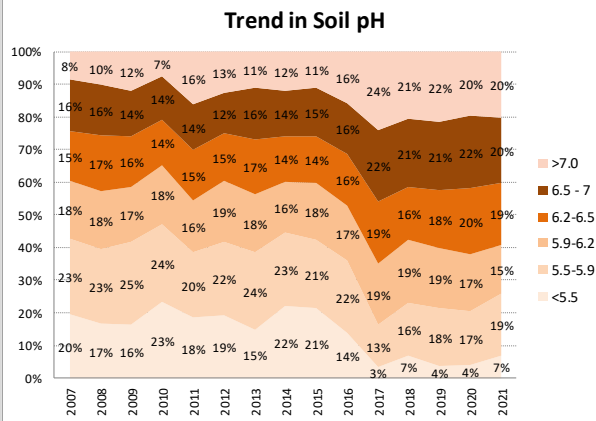

Soil Analysis Status and Trends

County	Galway
Year	2021
Enterprise	Drystock
Number of Samples	802