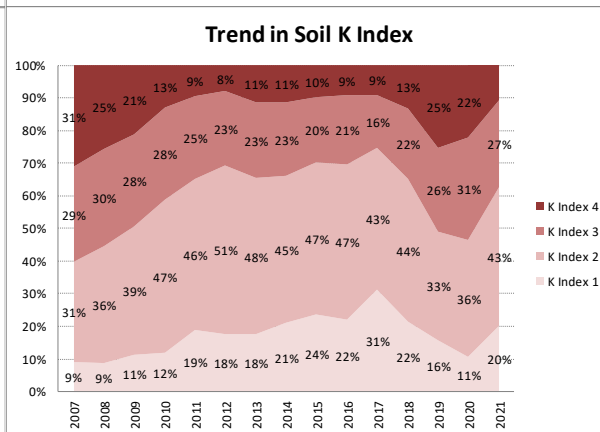

Soil Analysis Status and Trends

County	Galway
Year	2021
Enterprise	All Farms
Number of Samples	1,335

Soil Analysis Status and Trends

County	Galway
Year	2021
Enterprise	Dairy
Number of Samples	470

Soil Analysis Status and Trends