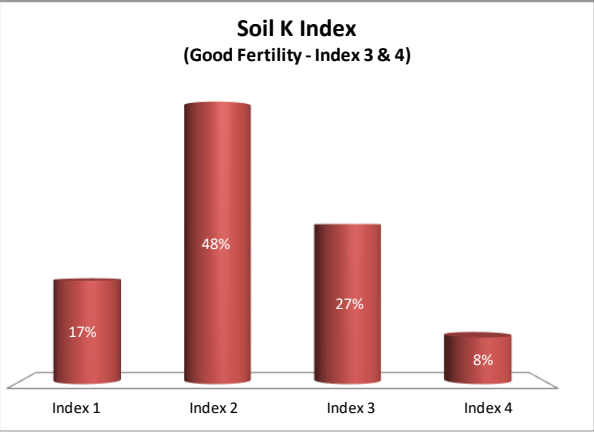

Soil Analysis Status and Trends

County	Galway
Year	2021
Enterprise	All Farms
Number of Samples	1,335

Soil Analysis Status and Trends

County	Galway
Year	2021
Enterprise	Dairy
Number of Samples	470

Soil Analysis Status and Trends