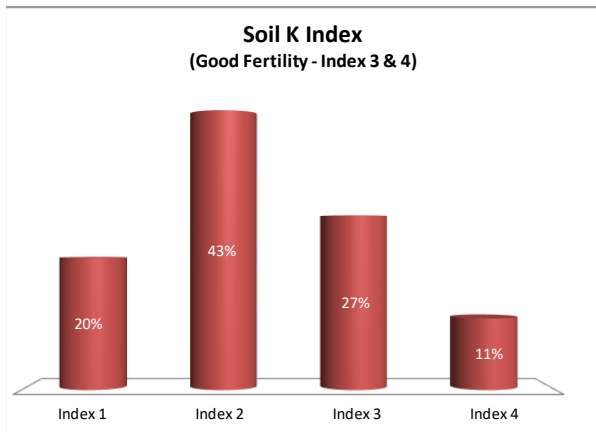

Soil Analysis Status and Trends

County	Galway
Year	2021
Enterprise	All Farms
Number of Samples	1,335

Soil Analysis Status and Trends

County	Galway
Year	2021
Enterprise	Dairy
Number of Samples	470

Soil Analysis Status and Trends