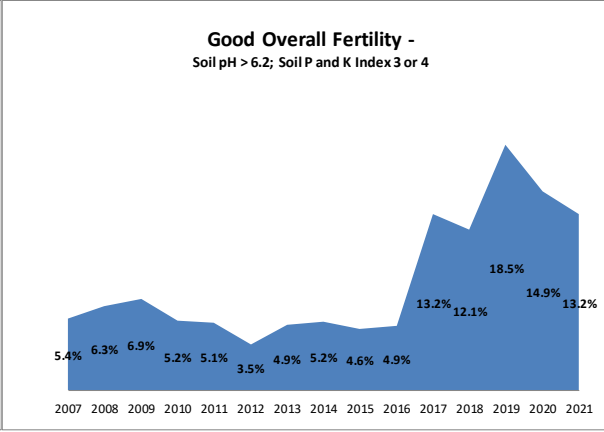

Soil Analysis Status and Trends

County	Kerry
Year	2021
Enterprise	All Farms
Number of Samples	2,813

Soil Analysis Status and Trends

County	Kerry
Year	2021
Enterprise	Dairy
Number of Samples	2,684

Soil Analysis Status and Trends