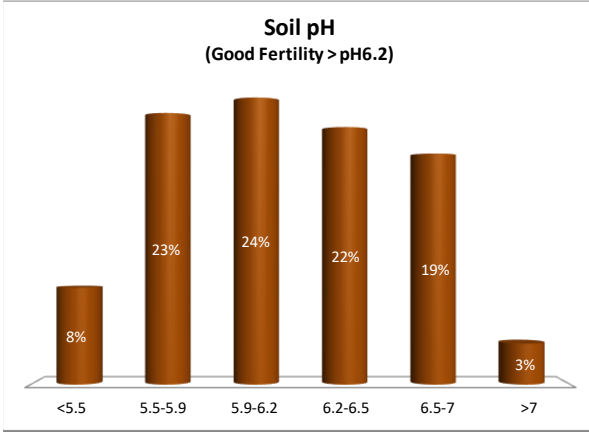

Soil Analysis Status and Trends

County	Kerry
Year	2021
Enterprise	All Farms
Number of Samples	2,813

Soil Analysis Status and Trends

County	Kerry
Year	2021
Enterprise	Dairy
Number of Samples	2,684

Soil Analysis Status and Trends