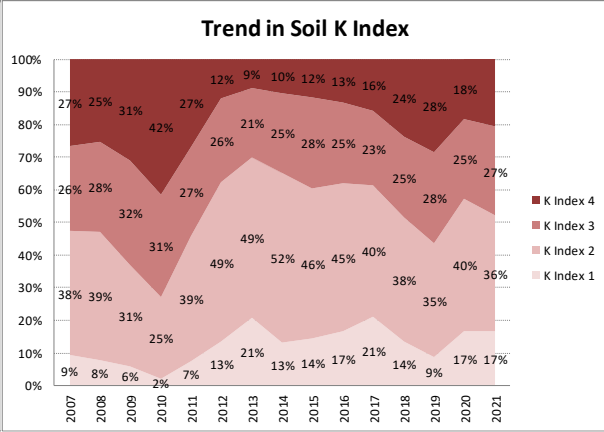

Soil Analysis Status and Trends

County	Kerry
Year	2021
Enterprise	All Farms
Number of Samples	2,813

Soil Analysis Status and Trends

County	Kerry
Year	2021
Enterprise	Dairy
Number of Samples	2,684

Soil Analysis Status and Trends