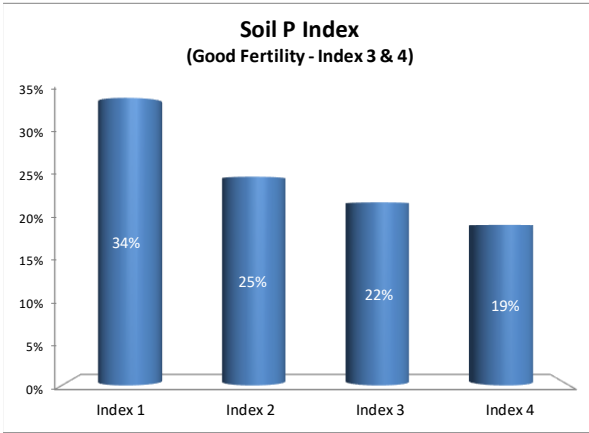

Soil Analysis Status and Trends

County	Kerry
Year	2021
Enterprise	All Farms
Number of Samples	2,813

Soil Analysis Status and Trends

County	Kerry
Year	2021
Enterprise	Dairy
Number of Samples	2,684

Soil Analysis Status and Trends