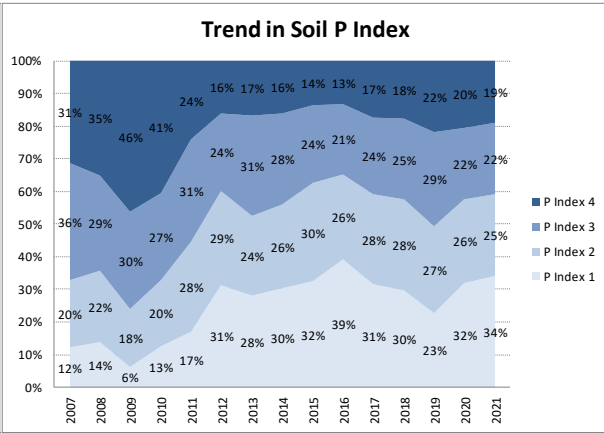

Soil Analysis Status and Trends

County	Kerry
Year	2021
Enterprise	All Farms
Number of Samples	2,813

Soil Analysis Status and Trends

County	Kerry
Year	2021
Enterprise	Dairy
Number of Samples	2,684

Soil Analysis Status and Trends