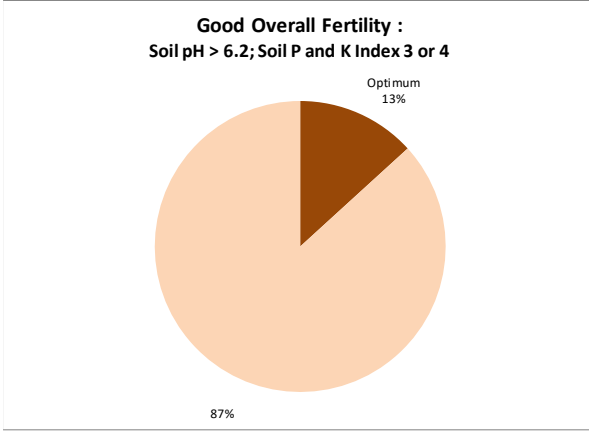

Soil Analysis Status and Trends

County	Kerry
Year	2021
Enterprise	All Farms
Number of Samples	2,813

Soil Analysis Status and Trends

County	Kerry
Year	2021
Enterprise	Dairy
Number of Samples	2,684

Soil Analysis Status and Trends