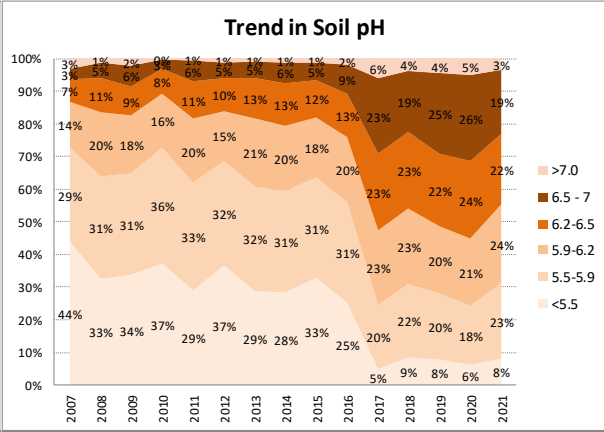

Soil Analysis Status and Trends

County	Kerry
Year	2021
Enterprise	All Farms
Number of Samples	2,813

Soil Analysis Status and Trends

County	Kerry
Year	2021
Enterprise	Dairy
Number of Samples	2,684

Soil Analysis Status and Trends