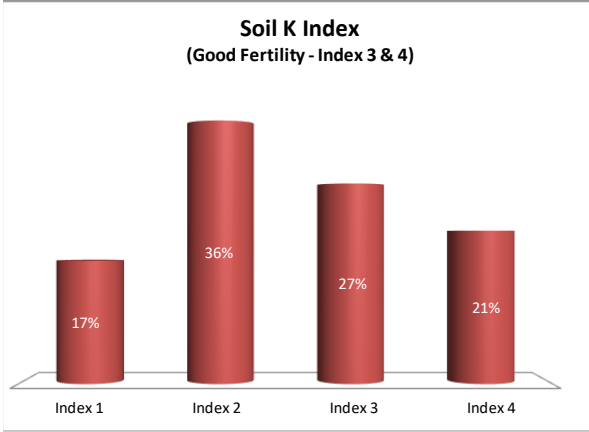

Soil Analysis Status and Trends

County	Kerry
Year	2021
Enterprise	All Farms
Number of Samples	2,813

Soil Analysis Status and Trends

County	Kerry
Year	2021
Enterprise	Dairy
Number of Samples	2,684

Soil Analysis Status and Trends