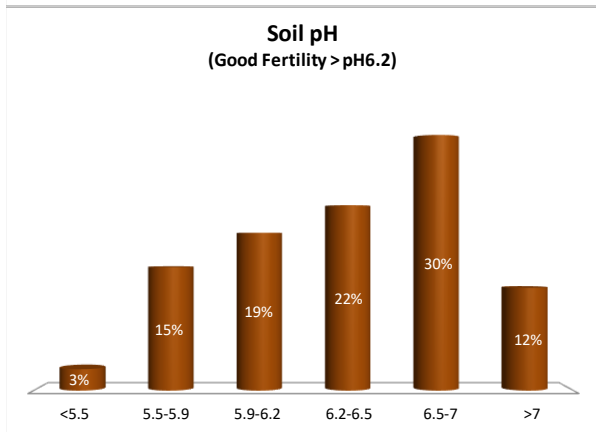

Soil Analysis Status and Trends

County	Kilkenny
Year	2021
Enterprise	All Farms
Number of Samples	2,338

Soil Analysis Status and Trends

County	Kilkenny
Year	2021
Enterprise	Dairy
Number of Samples	1,748

Soil Analysis Status and Trends

County	Kilkenny
Year	2021
Enterprise	Tillage
Number of Samples	146