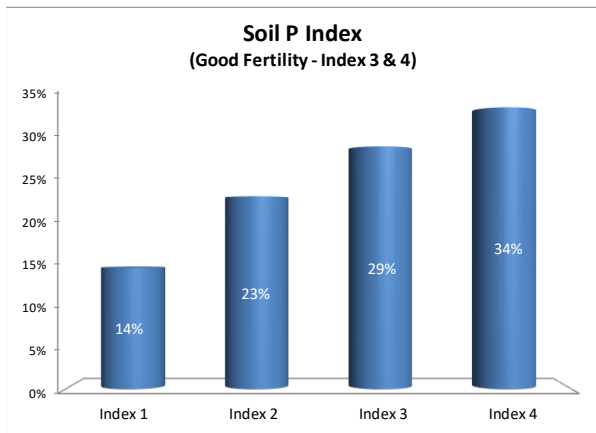

Soil Analysis Status and Trends

County	Kilkenny
Year	2021
Enterprise	All Farms
Number of Samples	2,338

Soil Analysis Status and Trends

County	Kilkenny
Year	2021
Enterprise	Dairy
Number of Samples	1,748

Soil Analysis Status and Trends

County	Kilkenny
Year	2021
Enterprise	Tillage
Number of Samples	146