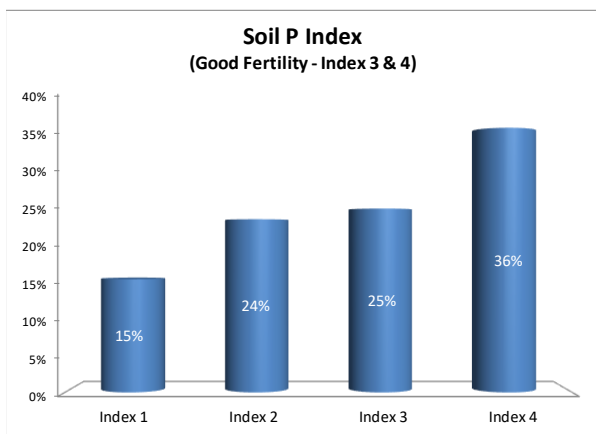

Soil Analysis Status and Trends

County	Kilkenny
Year	2021
Enterprise	All Farms
Number of Samples	2,338

Soil Analysis Status and Trends

County	Kilkenny
Year	2021
Enterprise	Dairy
Number of Samples	1,748

Soil Analysis Status and Trends

County	Kilkenny
Year	2021
Enterprise	Tillage
Number of Samples	146