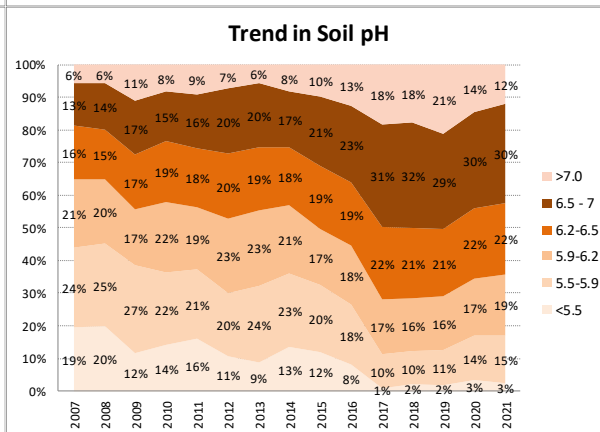

Soil Analysis Status and Trends

County	Kilkenny
Year	2021
Enterprise	All Farms
Number of Samples	2,338

Soil Analysis Status and Trends

County	Kilkenny
Year	2021
Enterprise	Dairy
Number of Samples	1,748

Soil Analysis Status and Trends