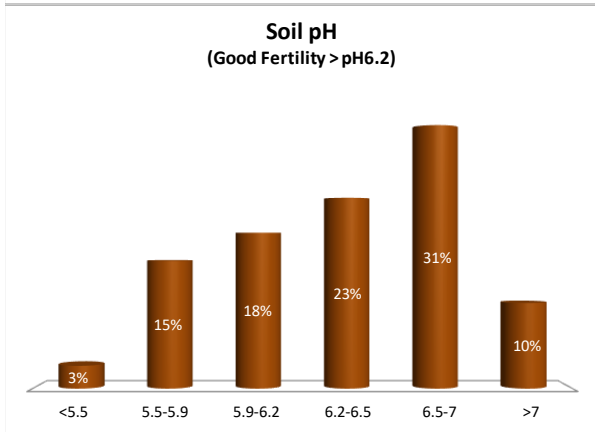

Soil Analysis Status and Trends

County	Kilkenny
Year	2021
Enterprise	All Farms
Number of Samples	2,338

Soil Analysis Status and Trends

County	Kilkenny
Year	2021
Enterprise	Dairy
Number of Samples	1,748

Soil Analysis Status and Trends

County	Kilkenny
Year	2021
Enterprise	Tillage
Number of Samples	146