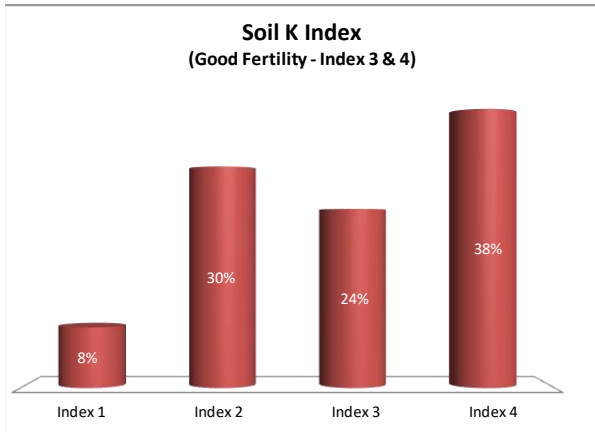

Soil Analysis Status and Trends

County	Kilkenny
Year	2021
Enterprise	All Farms
Number of Samples	2,338

Soil Analysis Status and Trends

County	Kilkenny
Year	2021
Enterprise	Dairy
Number of Samples	1,748

Soil Analysis Status and Trends

County	Kilkenny
Year	2021
Enterprise	Tillage
Number of Samples	146