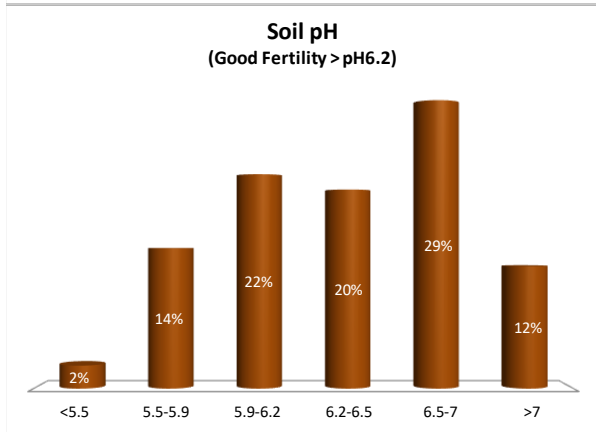

Soil Analysis Status and Trends

County	Kilkenny
Year	2021
Enterprise	All Farms
Number of Samples	2,338

Soil Analysis Status and Trends

County	Kilkenny
Year	2021
Enterprise	Dairy
Number of Samples	1,748

Soil Analysis Status and Trends

County	Kilkenny
Year	2021
Enterprise	Tillage
Number of Samples	146