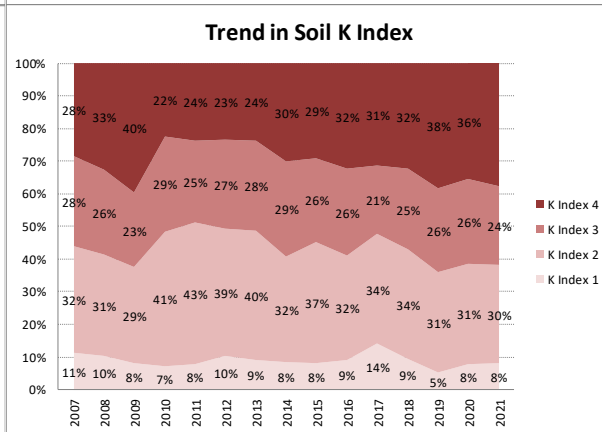

Soil Analysis Status and Trends

County	Kilkenny
Year	2021
Enterprise	All Farms
Number of Samples	2,338

Soil Analysis Status and Trends

County	Kilkenny
Year	2021
Enterprise	Dairy
Number of Samples	1,748

Soil Analysis Status and Trends