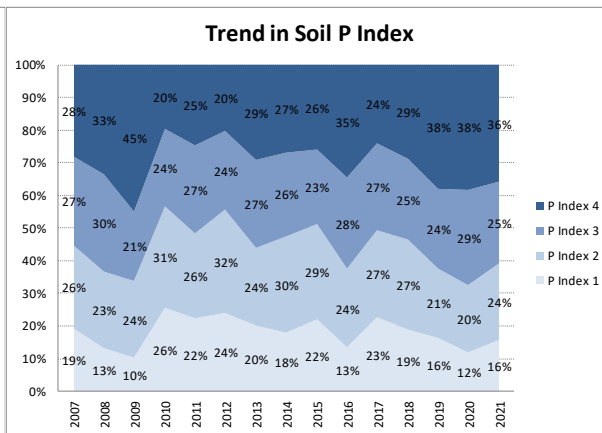

Soil Analysis Status and Trends

County	Kilkenny
Year	2021
Enterprise	All Farms
Number of Samples	2,338

Soil Analysis Status and Trends

County	Kilkenny
Year	2021
Enterprise	Dairy
Number of Samples	1,748

Soil Analysis Status and Trends