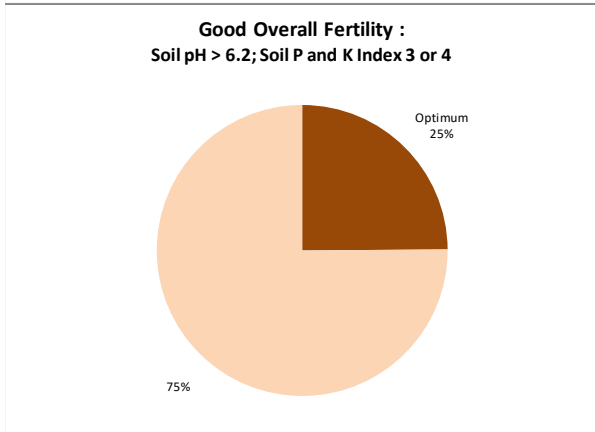

Soil Analysis Status and Trends

County	Kilkenny
Year	2021
Enterprise	All Farms
Number of Samples	2,338

Soil Analysis Status and Trends

County	Kilkenny
Year	2021
Enterprise	Dairy
Number of Samples	1,748

Soil Analysis Status and Trends

County	Kilkenny
Year	2021
Enterprise	Tillage
Number of Samples	146