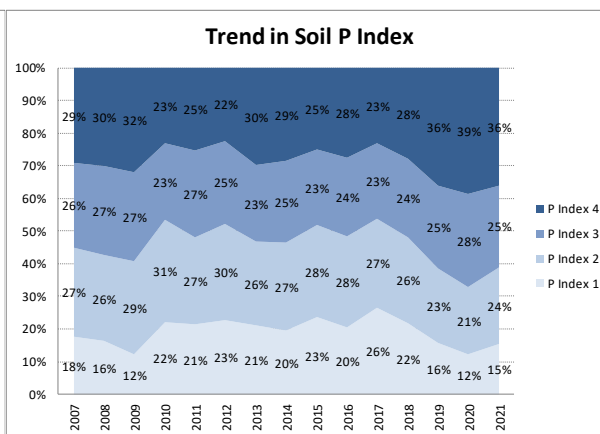

Soil Analysis Status and Trends

County	Kilkenny
Year	2021
Enterprise	All Farms
Number of Samples	2,338

Soil Analysis Status and Trends

County	Kilkenny
Year	2021
Enterprise	Dairy
Number of Samples	1,748

Soil Analysis Status and Trends