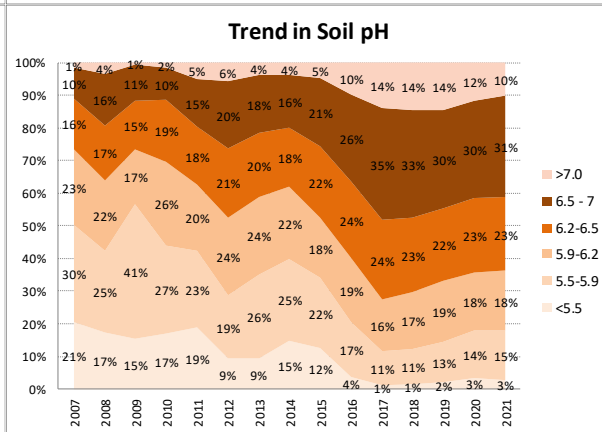

Soil Analysis Status and Trends

County	Kilkenny
Year	2021
Enterprise	All Farms
Number of Samples	2,338

Soil Analysis Status and Trends

County	Kilkenny
Year	2021
Enterprise	Dairy
Number of Samples	1,748

Soil Analysis Status and Trends