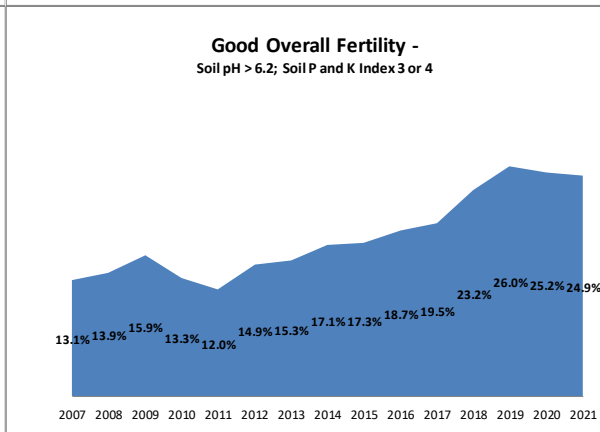

Soil Analysis Status and Trends

County	Kilkenny
Year	2021
Enterprise	All Farms
Number of Samples	2,338

Soil Analysis Status and Trends

County	Kilkenny
Year	2021
Enterprise	Dairy
Number of Samples	1,748

Soil Analysis Status and Trends