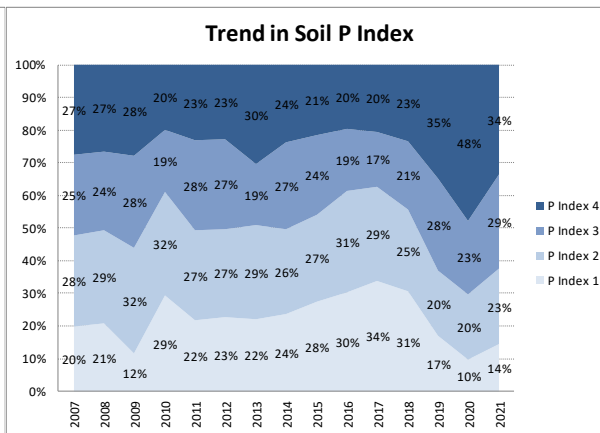

Soil Analysis Status and Trends

County	Kilkenny
Year	2021
Enterprise	All Farms
Number of Samples	2,338

Soil Analysis Status and Trends

County	Kilkenny
Year	2021
Enterprise	Dairy
Number of Samples	1,748

Soil Analysis Status and Trends