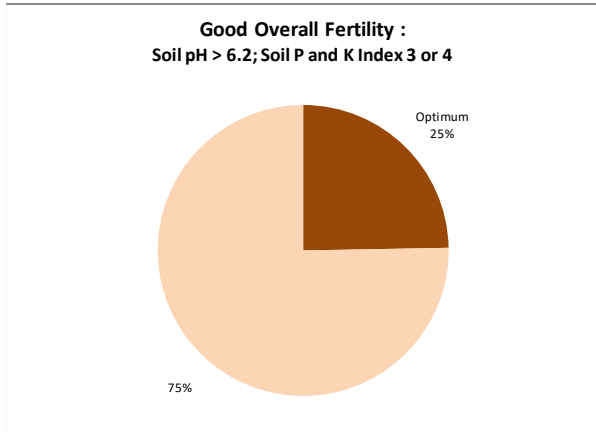

Soil Analysis Status and Trends

County	Kilkenny
Year	2021
Enterprise	All Farms
Number of Samples	2,338

Soil Analysis Status and Trends

County	Kilkenny
Year	2021
Enterprise	Dairy
Number of Samples	1,748

Soil Analysis Status and Trends

County	Kilkenny
Year	2021
Enterprise	Tillage
Number of Samples	146