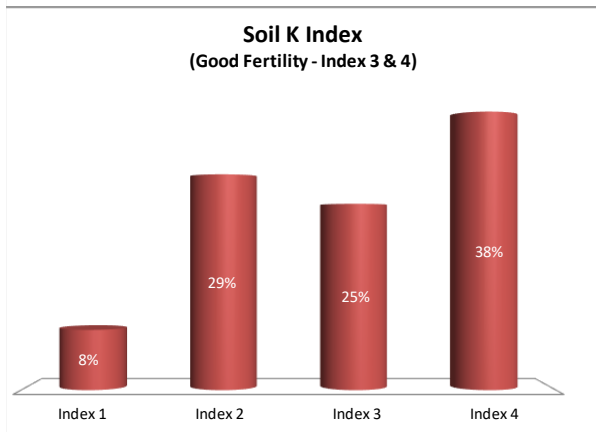

Soil Analysis Status and Trends

County	Kilkenny
Year	2021
Enterprise	All Farms
Number of Samples	2,338

Soil Analysis Status and Trends

County	Kilkenny
Year	2021
Enterprise	Dairy
Number of Samples	1,748

Soil Analysis Status and Trends

County	Kilkenny
Year	2021
Enterprise	Tillage
Number of Samples	146