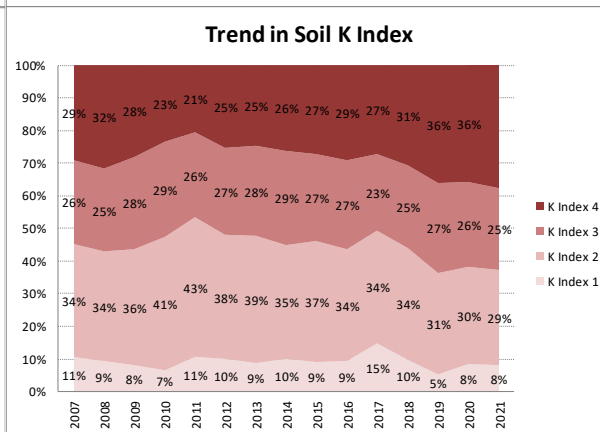

Soil Analysis Status and Trends

County	Kilkenny
Year	2021
Enterprise	All Farms
Number of Samples	2,338

Soil Analysis Status and Trends

County	Kilkenny
Year	2021
Enterprise	Dairy
Number of Samples	1,748

Soil Analysis Status and Trends