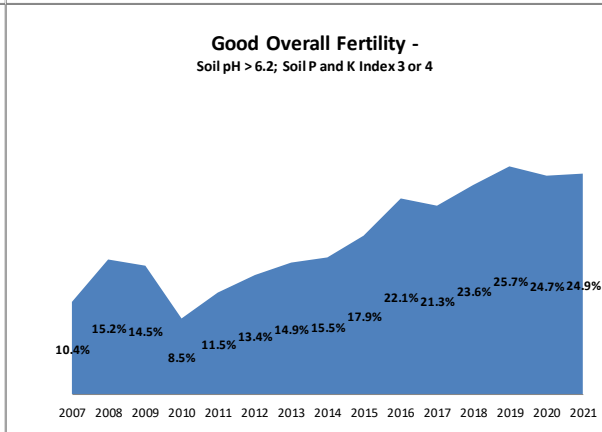

Soil Analysis Status and Trends

County	Kilkenny
Year	2021
Enterprise	All Farms
Number of Samples	2,338

Soil Analysis Status and Trends

County	Kilkenny
Year	2021
Enterprise	Dairy
Number of Samples	1,748

Soil Analysis Status and Trends