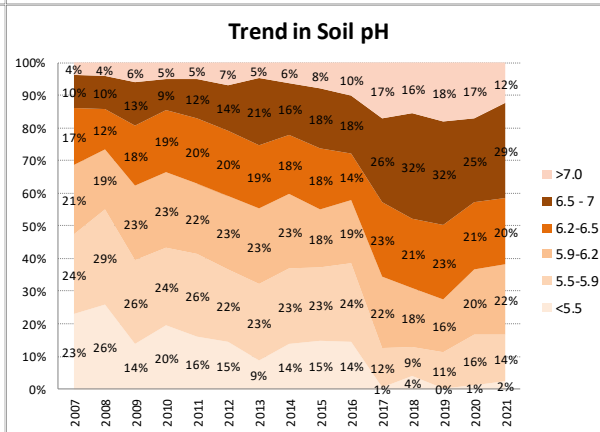

Soil Analysis Status and Trends

County	Kilkenny
Year	2021
Enterprise	All Farms
Number of Samples	2,338

Soil Analysis Status and Trends

County	Kilkenny
Year	2021
Enterprise	Dairy
Number of Samples	1,748

Soil Analysis Status and Trends

County	Kilkenny
Year	2021
Enterprise	Tillage
Number of Samples	146