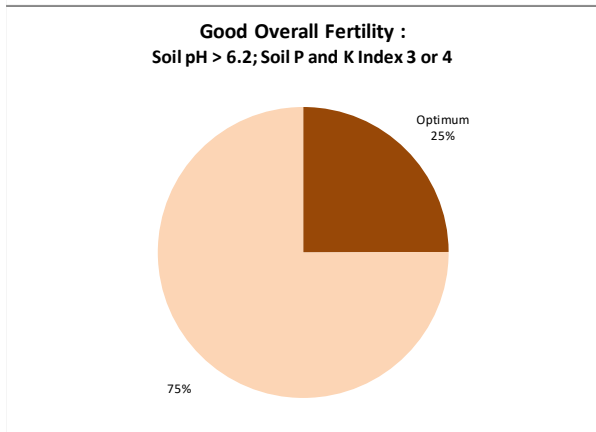

Soil Analysis Status and Trends

County	Kilkenny
Year	2021
Enterprise	All Farms
Number of Samples	2,338

Soil Analysis Status and Trends

County	Kilkenny
Year	2021
Enterprise	Dairy
Number of Samples	1,748

Soil Analysis Status and Trends

County	Kilkenny
Year	2021
Enterprise	Tillage
Number of Samples	146