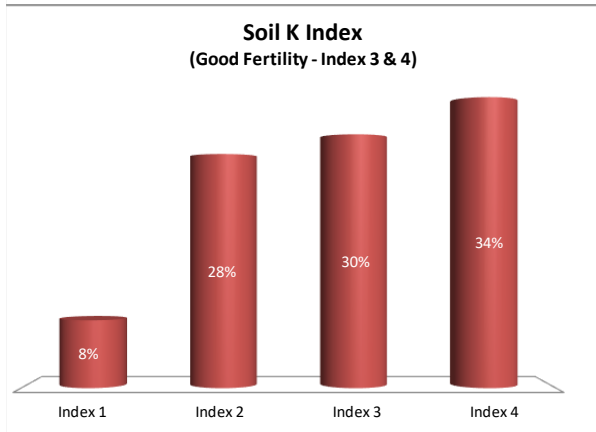

Soil Analysis Status and Trends

County	Kilkenny
Year	2021
Enterprise	All Farms
Number of Samples	2,338

Soil Analysis Status and Trends

County	Kilkenny
Year	2021
Enterprise	Dairy
Number of Samples	1,748

Soil Analysis Status and Trends

County	Kilkenny
Year	2021
Enterprise	Tillage
Number of Samples	146