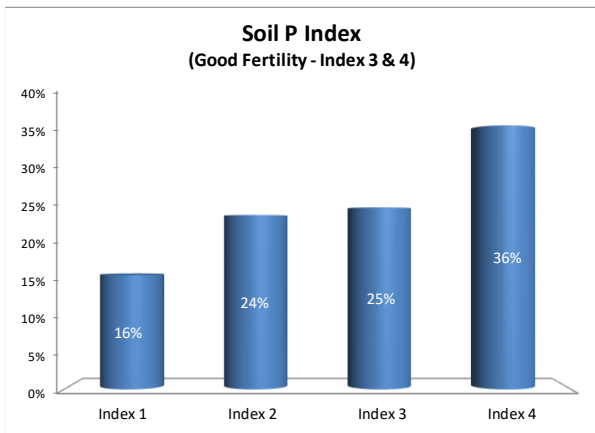

Soil Analysis Status and Trends

County	Kilkenny
Year	2021
Enterprise	All Farms
Number of Samples	2,338

Soil Analysis Status and Trends

County	Kilkenny
Year	2021
Enterprise	Dairy
Number of Samples	1,748

Soil Analysis Status and Trends

County	Kilkenny
Year	2021
Enterprise	Tillage
Number of Samples	146