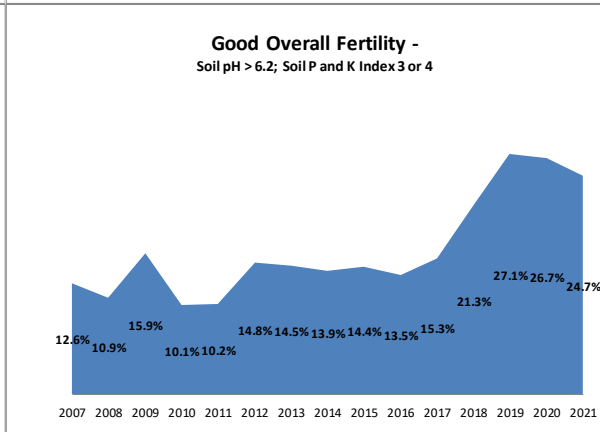

Soil Analysis Status and Trends

County	Kilkenny
Year	2021
Enterprise	All Farms
Number of Samples	2,338

Soil Analysis Status and Trends

County	Kilkenny
Year	2021
Enterprise	Dairy
Number of Samples	1,748

Soil Analysis Status and Trends