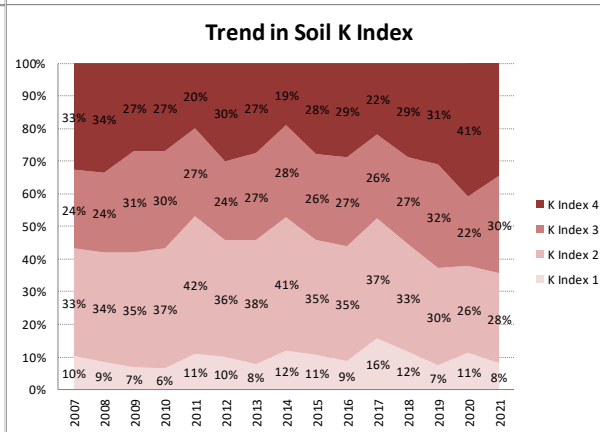

Soil Analysis Status and Trends

County	Kilkenny
Year	2021
Enterprise	All Farms
Number of Samples	2,338

Soil Analysis Status and Trends

County	Kilkenny
Year	2021
Enterprise	Dairy
Number of Samples	1,748

Soil Analysis Status and Trends