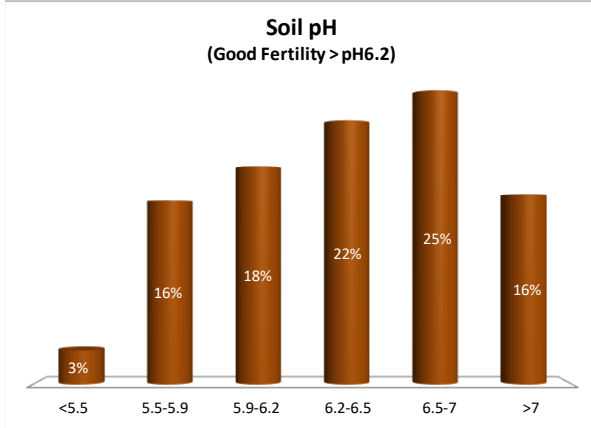

Soil Analysis Status and Trends

County	Laois
Year	2021
Enterprise	All Farms
Number of Samples	877

Soil Analysis Status and Trends

County	Laois
Year	2021
Enterprise	Dairy
Number of Samples	592

Soil Analysis Status and Trends