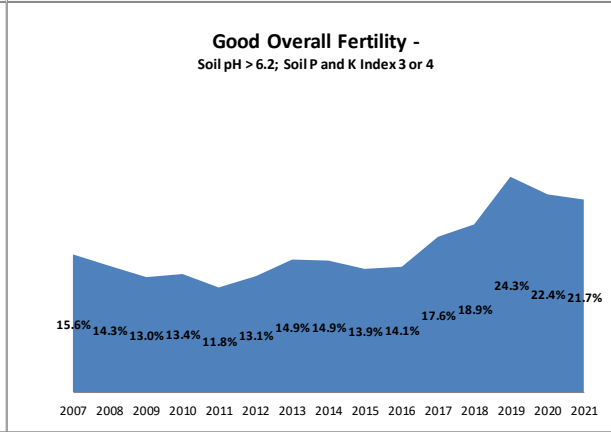

Soil Analysis Status and Trends

County	Laois
Year	2021
Enterprise	All Farms
Number of Samples	877

Soil Analysis Status and Trends

County	Laois
Year	2021
Enterprise	Dairy
Number of Samples	592

Soil Analysis Status and Trends