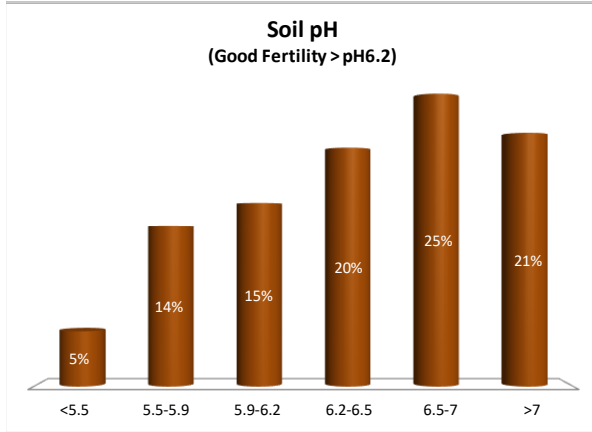

Soil Analysis Status and Trends

County	Laois
Year	2021
Enterprise	All Farms
Number of Samples	877

Soil Analysis Status and Trends

County	Laois
Year	2021
Enterprise	Dairy
Number of Samples	592

Soil Analysis Status and Trends