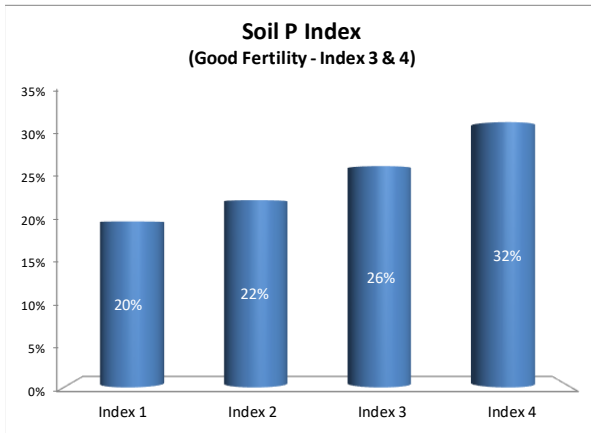

Soil Analysis Status and Trends

County	Laois
Year	2021
Enterprise	All Farms
Number of Samples	877

Soil Analysis Status and Trends

County	Laois
Year	2021
Enterprise	Dairy
Number of Samples	592

Soil Analysis Status and Trends