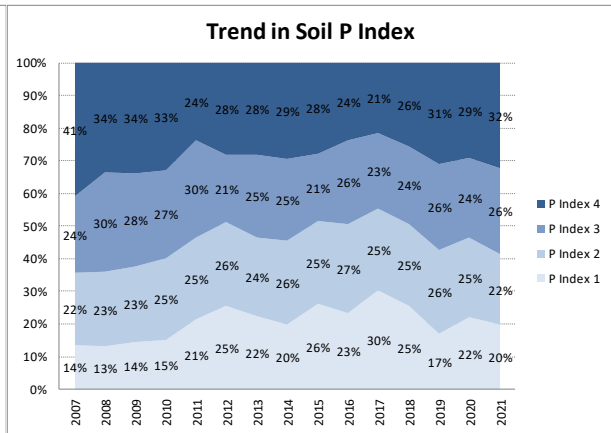

Soil Analysis Status and Trends

County	Laois
Year	2021
Enterprise	All Farms
Number of Samples	877

Soil Analysis Status and Trends

County	Laois
Year	2021
Enterprise	Dairy
Number of Samples	592

Soil Analysis Status and Trends