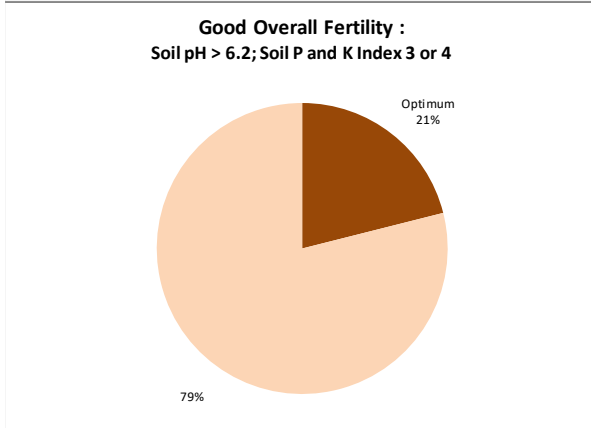

Soil Analysis Status and Trends

County	Laois
Year	2021
Enterprise	All Farms
Number of Samples	877

Soil Analysis Status and Trends

County	Laois
Year	2021
Enterprise	Dairy
Number of Samples	592

Soil Analysis Status and Trends