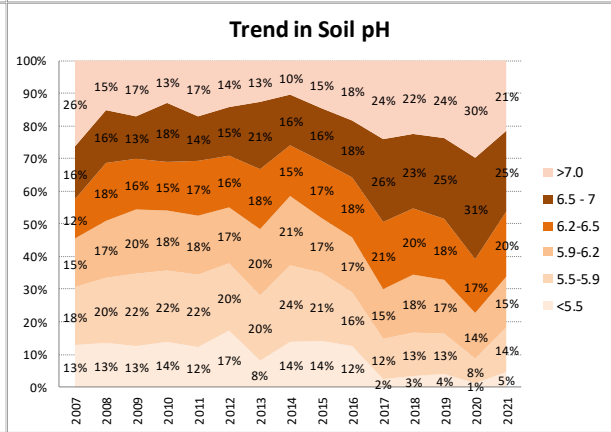

Soil Analysis Status and Trends

County	Laois
Year	2021
Enterprise	All Farms
Number of Samples	877

Soil Analysis Status and Trends

County	Laois
Year	2021
Enterprise	Dairy
Number of Samples	592

Soil Analysis Status and Trends