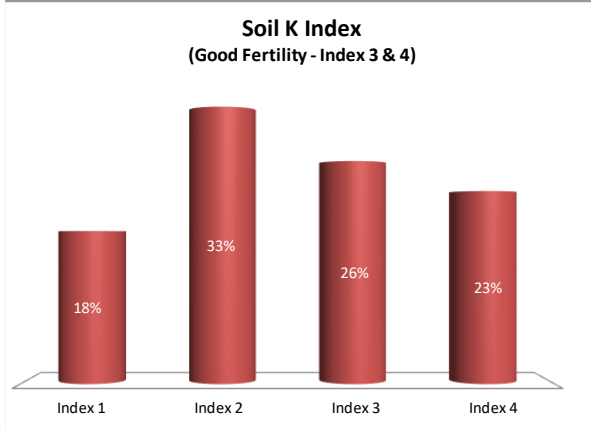

Soil Analysis Status and Trends

County	Laois
Year	2021
Enterprise	All Farms
Number of Samples	877

Soil Analysis Status and Trends

County	Laois
Year	2021
Enterprise	Dairy
Number of Samples	592

Soil Analysis Status and Trends