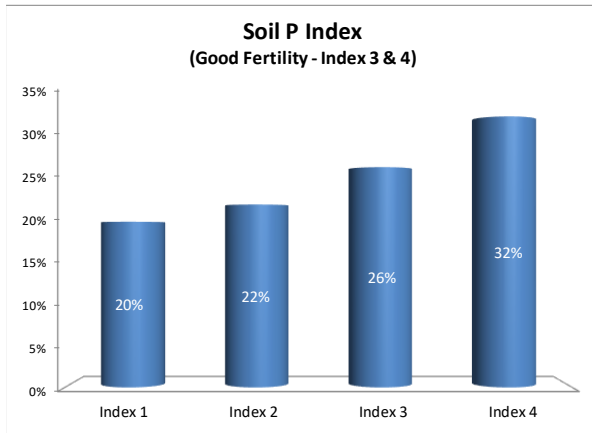

Soil Analysis Status and Trends

County	Laois
Year	2021
Enterprise	All Farms
Number of Samples	877

Soil Analysis Status and Trends

County	Laois
Year	2021
Enterprise	Dairy
Number of Samples	592

Soil Analysis Status and Trends