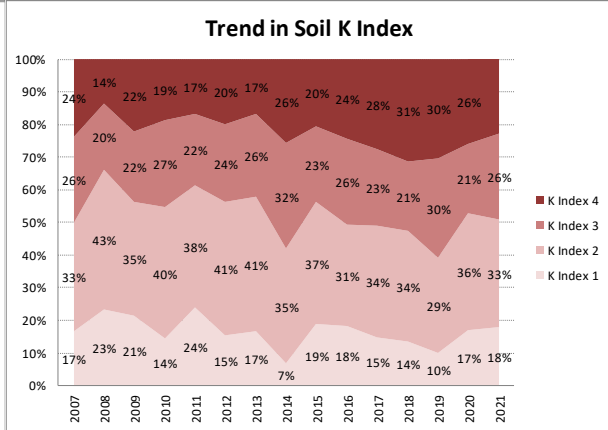

Soil Analysis Status and Trends

County	Laois
Year	2021
Enterprise	All Farms
Number of Samples	877

Soil Analysis Status and Trends

County	Laois
Year	2021
Enterprise	Dairy
Number of Samples	592

Soil Analysis Status and Trends