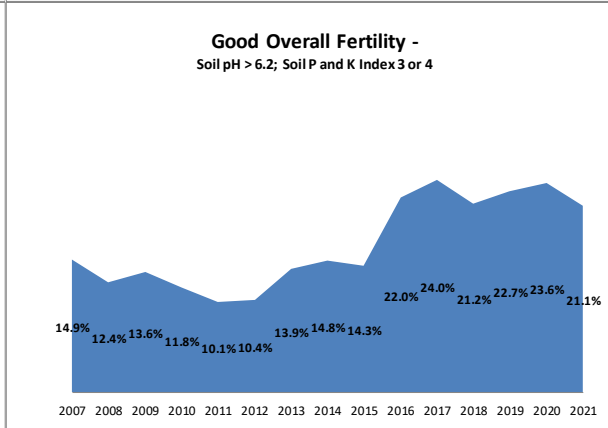

Soil Analysis Status and Trends

County	Laois
Year	2021
Enterprise	All Farms
Number of Samples	877

Soil Analysis Status and Trends

County	Laois
Year	2021
Enterprise	Dairy
Number of Samples	592

Soil Analysis Status and Trends