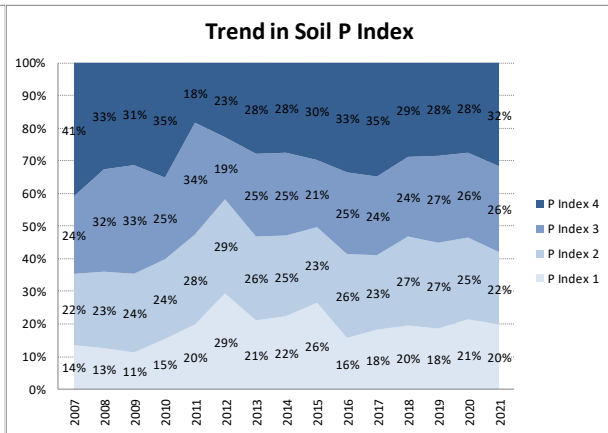

Soil Analysis Status and Trends

County	Laois
Year	2021
Enterprise	All Farms
Number of Samples	877

Soil Analysis Status and Trends

County	Laois
Year	2021
Enterprise	Dairy
Number of Samples	592

Soil Analysis Status and Trends