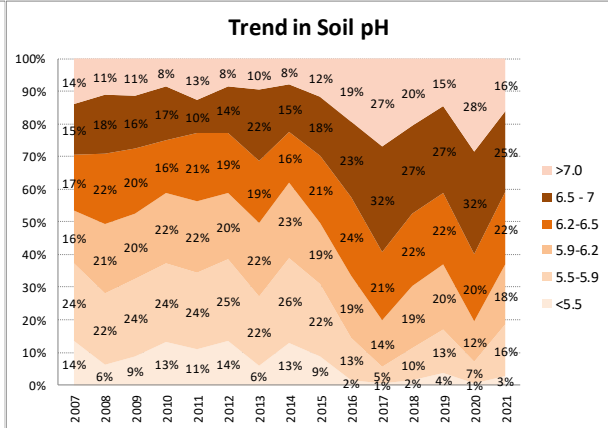

Soil Analysis Status and Trends

County	Laois
Year	2021
Enterprise	All Farms
Number of Samples	877

Soil Analysis Status and Trends

County	Laois
Year	2021
Enterprise	Dairy
Number of Samples	592

Soil Analysis Status and Trends