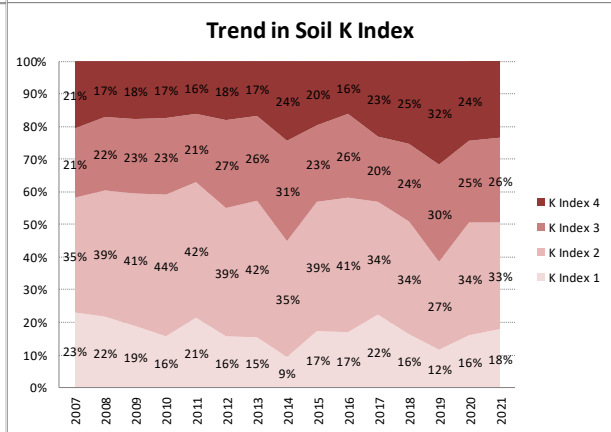

Soil Analysis Status and Trends

County	Laois
Year	2021
Enterprise	All Farms
Number of Samples	877

Soil Analysis Status and Trends

County	Laois
Year	2021
Enterprise	Dairy
Number of Samples	592

Soil Analysis Status and Trends