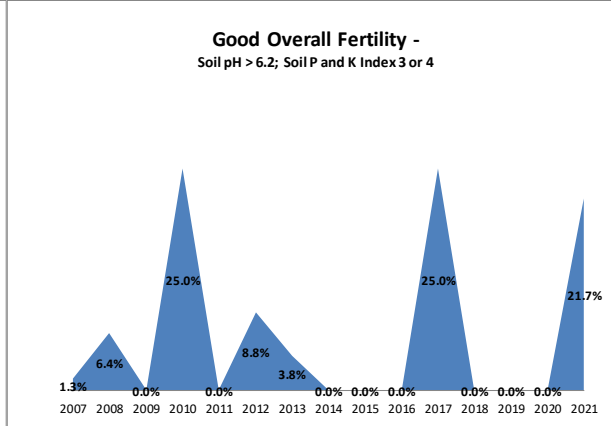

Soil Analysis Status and Trends

County	Leitrim
Year	2021
Enterprise	Dairy
Number of Samples	47

Caution - Graphics based on low sample number

Soil Analysis Status and Trends

County	Leitrim
Year	2021
Enterprise	Drystock
Number of Samples	118