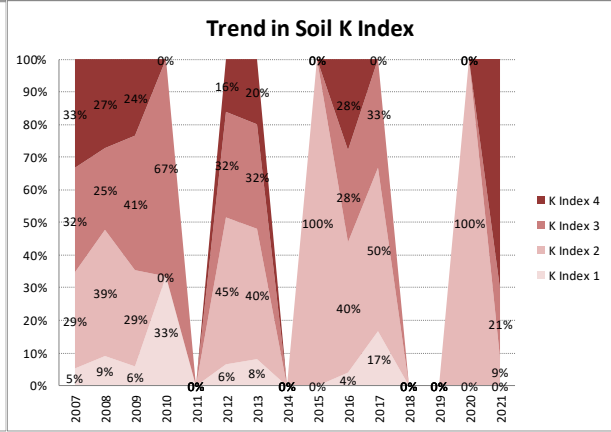

Soil Analysis Status and Trends

County	Leitrim
Year	2021
Enterprise	Dairy
Number of Samples	47

Caution - Graphics based on low sample number

Soil Analysis Status and Trends

County	Leitrim
Year	2021
Enterprise	Drystock
Number of Samples	118