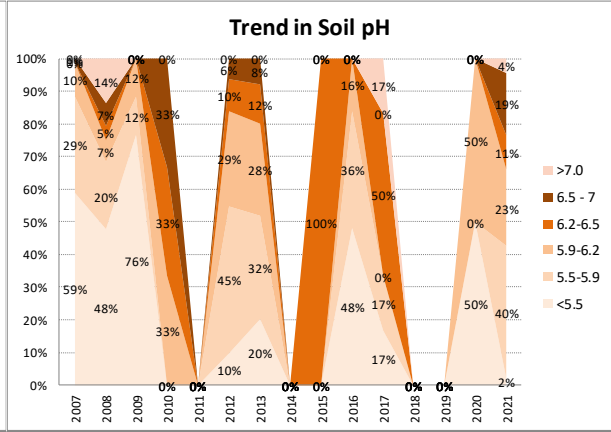

Soil Analysis Status and Trends

County	Leitrim
Year	2021
Enterprise	Dairy
Number of Samples	47

Caution - Graphics based on low sample number

Soil Analysis Status and Trends

County	Leitrim
Year	2021
Enterprise	Drystock
Number of Samples	118