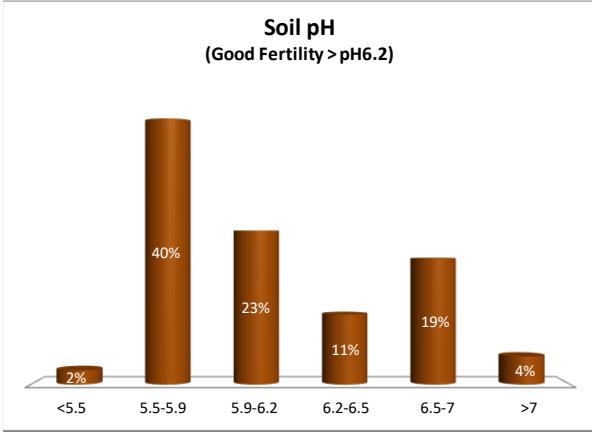

Soil Analysis Status and Trends

County	Leitrim
Year	2021
Enterprise	Dairy
Number of Samples	47

Caution - Graphics based on low sample number

Soil Analysis Status and Trends

County	Leitrim
Year	2021
Enterprise	Drystock
Number of Samples	118