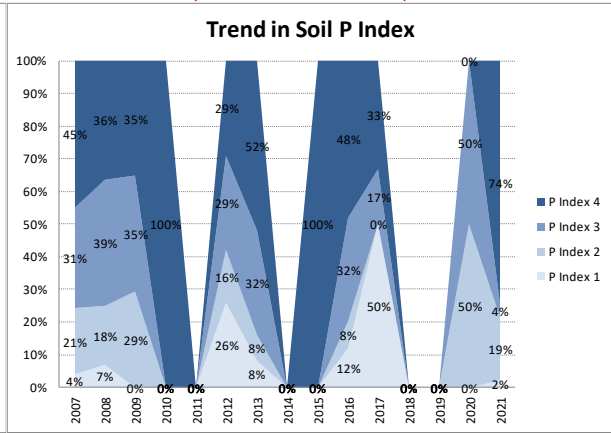

Soil Analysis Status and Trends

County	Leitrim
Year	2021
Enterprise	Dairy
Number of Samples	47

Caution - Graphics based on low sample number

Soil Analysis Status and Trends

County	Leitrim
Year	2021
Enterprise	Drystock
Number of Samples	118