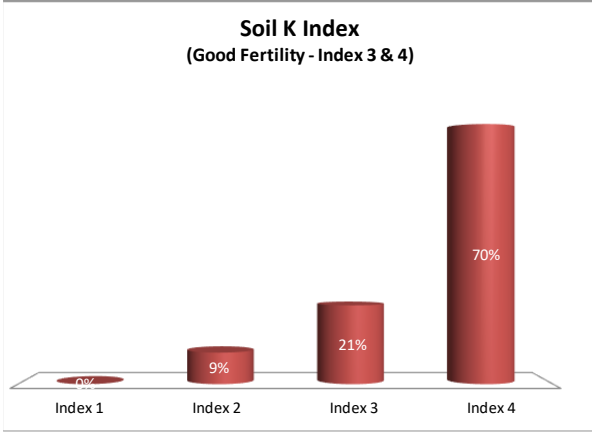

Soil Analysis Status and Trends

County	Leitrim
Year	2021
Enterprise	Dairy
Number of Samples	47

Caution - Graphics based on low sample number

Soil Analysis Status and Trends

County	Leitrim
Year	2021
Enterprise	Drystock
Number of Samples	118