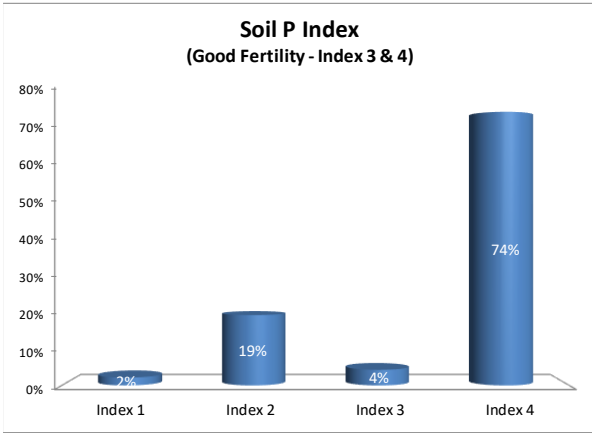

Soil Analysis Status and Trends

County	Leitrim
Year	2021
Enterprise	Dairy
Number of Samples	47

Caution - Graphics based on low sample number

Soil Analysis Status and Trends

County	Leitrim
Year	2021
Enterprise	Drystock
Number of Samples	118