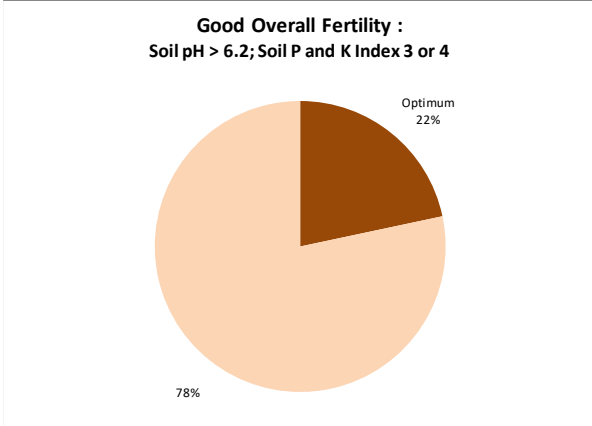

Soil Analysis Status and Trends

County	Leitrim
Year	2021
Enterprise	Dairy
Number of Samples	47

Caution - Graphics based on low sample number

Soil Analysis Status and Trends

County	Leitrim
Year	2021
Enterprise	Drystock
Number of Samples	118