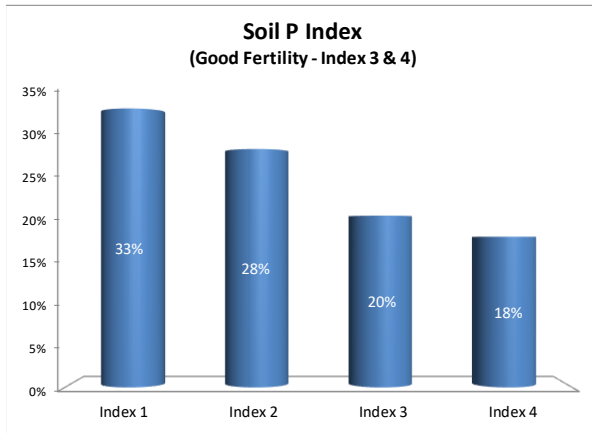

# Soil Analysis Status and Trends

County	Limerick
Year	2021
Enterprise	Dairy
Number of Samples	2,508

# Soil Analysis Status and Trends

County	Limerick
Year	2021
Enterprise	Drystock
Number of Samples	346