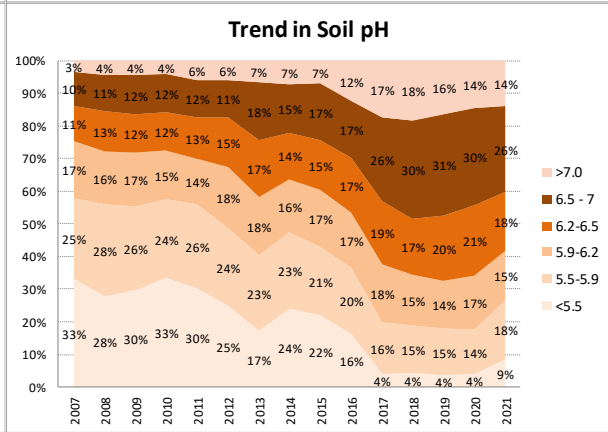

# Soil Analysis Status and Trends

County	Limerick
Year	2021
Enterprise	Dairy
Number of Samples	2,508