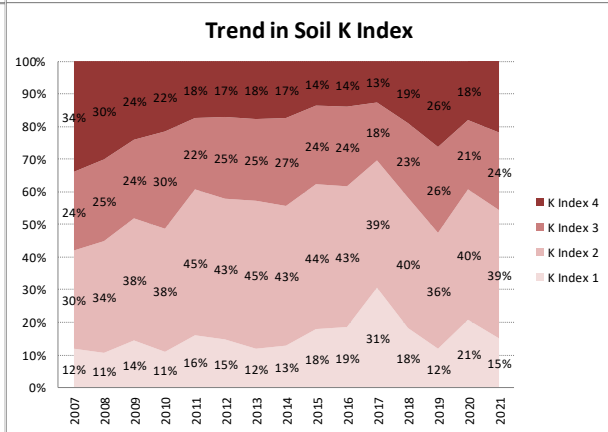

# Soil Analysis Status and Trends

County	Limerick
Year	2021
Enterprise	Dairy
Number of Samples	2,508