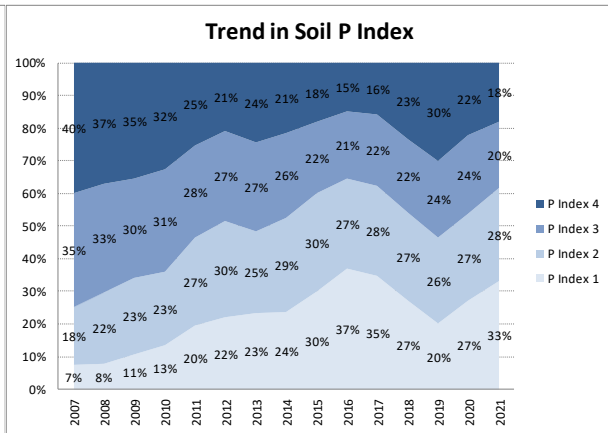

# Soil Analysis Status and Trends

County	Limerick
Year	2021
Enterprise	Dairy
Number of Samples	2,508