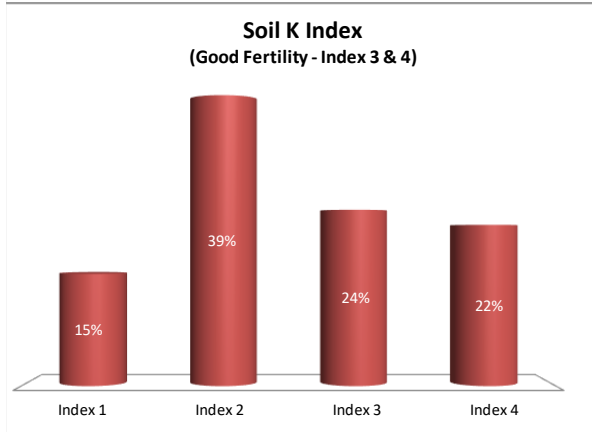

# Soil Analysis Status and Trends

County	Limerick
Year	2021
Enterprise	Dairy
Number of Samples	2,508

# Soil Analysis Status and Trends

County	Limerick
Year	2021
Enterprise	Drystock
Number of Samples	346