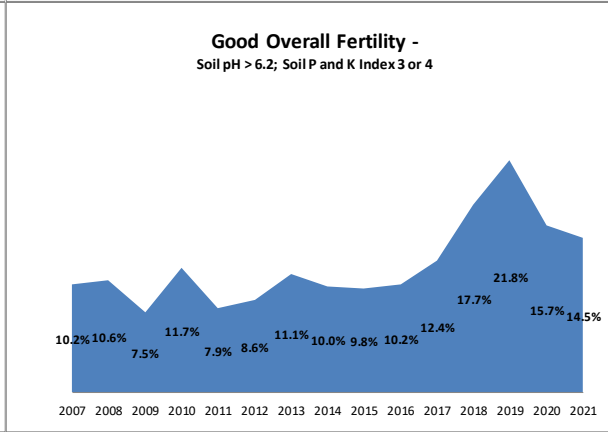

# Soil Analysis Status and Trends

County	Limerick
Year	2021
Enterprise	Dairy
Number of Samples	2,508