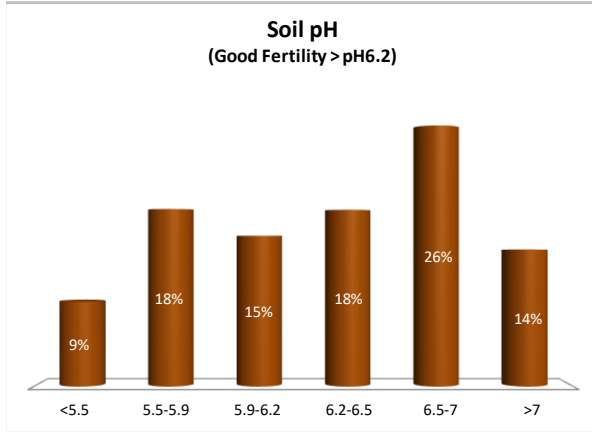

# Soil Analysis Status and Trends

County	Limerick
Year	2021
Enterprise	Dairy
Number of Samples	2,508

# Soil Analysis Status and Trends

County	Limerick
Year	2021
Enterprise	Drystock
Number of Samples	346