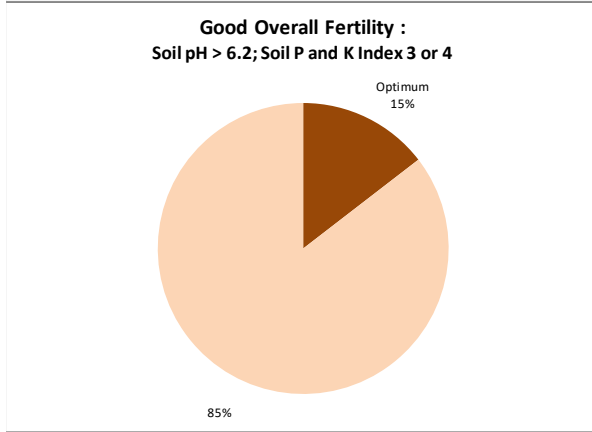

# Soil Analysis Status and Trends

County	Limerick
Year	2021
Enterprise	Dairy
Number of Samples	2,508

# Soil Analysis Status and Trends

County	Limerick
Year	2021
Enterprise	Drystock
Number of Samples	346