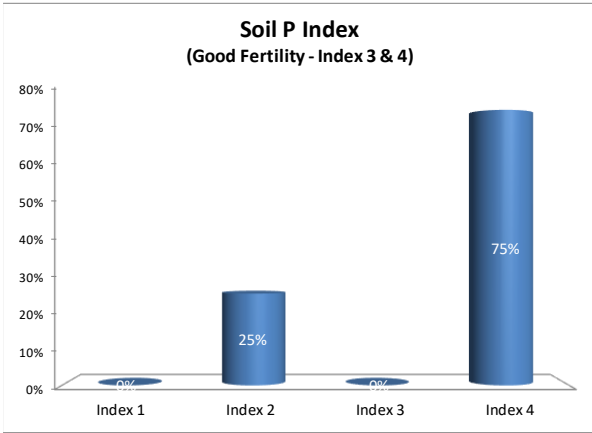

Soil Analysis Status and Trends

County	Longford
Year	2021
Enterprise	All Farms
Number of Samples	180

Soil Analysis Status and Trends

County	Longford
Year	2021
Enterprise	Dairy
Number of Samples	8

Caution - Graphics based on low sample number

Soil Analysis Status and Trends

County	Longford
Year	2021
Enterprise	Drystock
Number of Samples	164