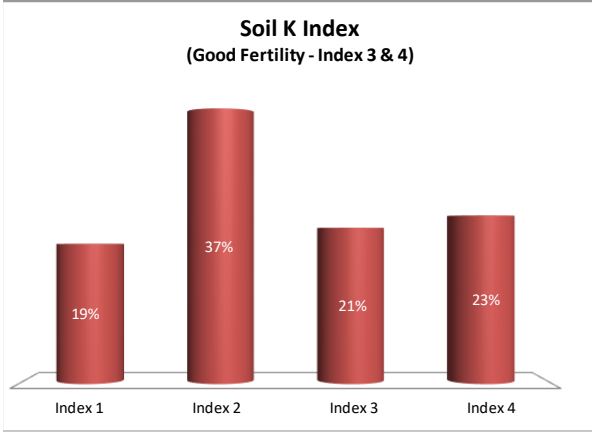

Soil Analysis Status and Trends

County	Longford
Year	2021
Enterprise	All Farms
Number of Samples	180

Soil Analysis Status and Trends

County	Longford
Year	2021
Enterprise	Dairy
Number of Samples	8

Caution - Graphics based on low sample number

Soil Analysis Status and Trends

County	Longford
Year	2021
Enterprise	Drystock
Number of Samples	164