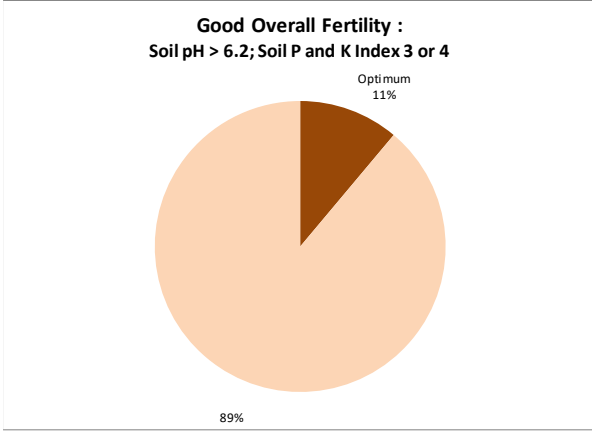

Soil Analysis Status and Trends

County	Longford
Year	2021
Enterprise	All Farms
Number of Samples	180

Soil Analysis Status and Trends

County	Longford
Year	2021
Enterprise	Dairy
Number of Samples	8

Caution - Graphics based on low sample number

Soil Analysis Status and Trends

County	Longford
Year	2021
Enterprise	Drystock
Number of Samples	164