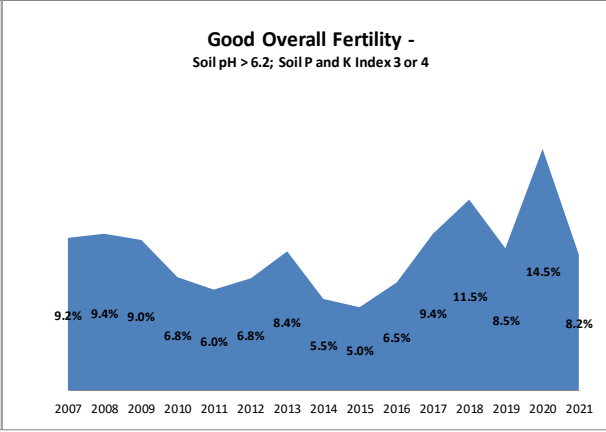

Soil Analysis Status and Trends

County	Longford
Year	2021
Enterprise	All Farms
Number of Samples	180

Soil Analysis Status and Trends

County	Longford
Year	2021
Enterprise	Dairy
Number of Samples	8

Caution - Graphics based on low sample number