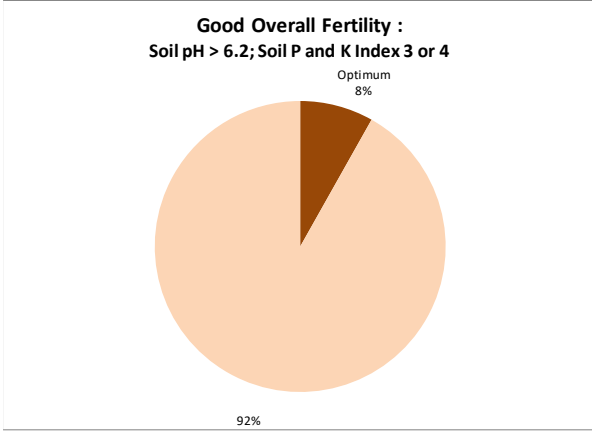

Soil Analysis Status and Trends

County	Longford
Year	2021
Enterprise	All Farms
Number of Samples	180

Soil Analysis Status and Trends

County	Longford
Year	2021
Enterprise	Dairy
Number of Samples	8

Caution - Graphics based on low sample number

Soil Analysis Status and Trends

County	Longford
Year	2021
Enterprise	Drystock
Number of Samples	164