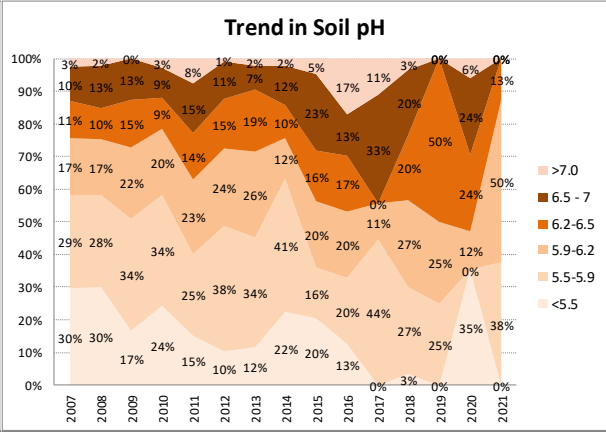

Soil Analysis Status and Trends

County	Longford
Year	2021
Enterprise	All Farms
Number of Samples	180

Soil Analysis Status and Trends

County	Longford
Year	2021
Enterprise	Dairy
Number of Samples	8

Caution - Graphics based on low sample number