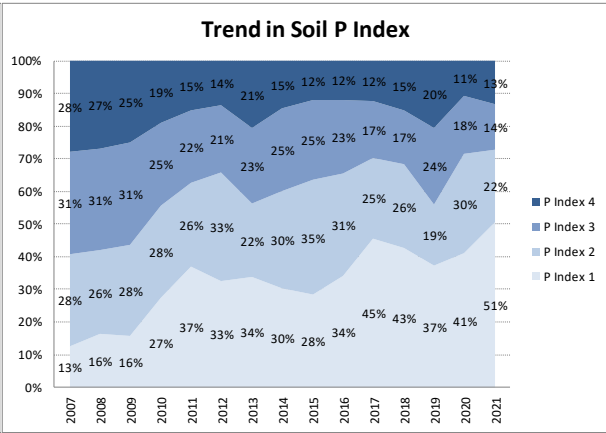

Soil Analysis Status and Trends

County	Longford
Year	2021
Enterprise	All Farms
Number of Samples	180

Soil Analysis Status and Trends

County	Longford
Year	2021
Enterprise	Dairy
Number of Samples	8

Caution - Graphics based on low sample number

Soil Analysis Status and Trends

County	Longford
Year	2021
Enterprise	Drystock
Number of Samples	164