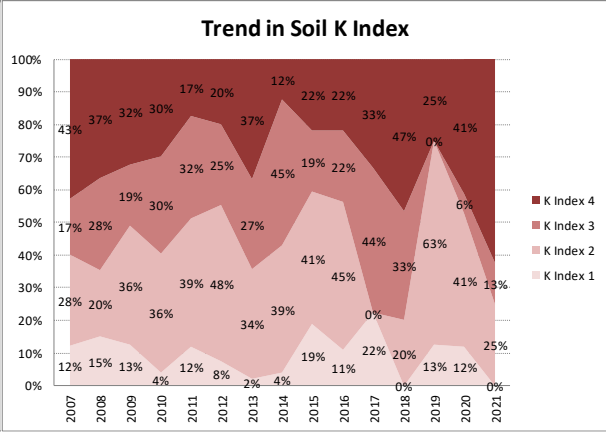

Soil Analysis Status and Trends

County	Longford
Year	2021
Enterprise	All Farms
Number of Samples	180

Soil Analysis Status and Trends

County	Longford
Year	2021
Enterprise	Dairy
Number of Samples	8

Caution - Graphics based on low sample number

Soil Analysis Status and Trends

County	Longford
Year	2021
Enterprise	Drystock
Number of Samples	164