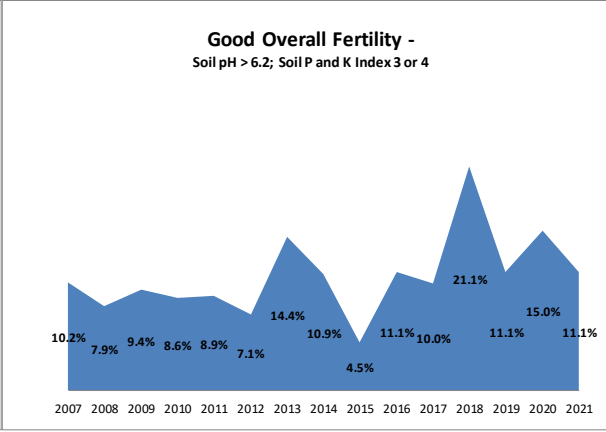

Soil Analysis Status and Trends

County	Longford
Year	2021
Enterprise	All Farms
Number of Samples	180

Soil Analysis Status and Trends

County	Longford
Year	2021
Enterprise	Dairy
Number of Samples	8

Caution - Graphics based on low sample number

Soil Analysis Status and Trends

County	Longford
Year	2021
Enterprise	Drystock
Number of Samples	164