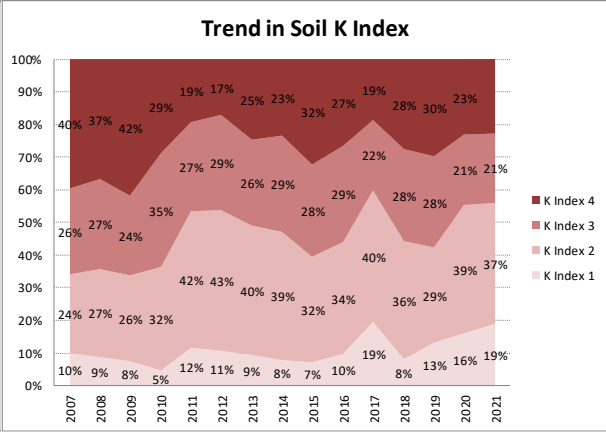

Soil Analysis Status and Trends

County	Longford
Year	2021
Enterprise	All Farms
Number of Samples	180

Soil Analysis Status and Trends

County	Longford
Year	2021
Enterprise	Dairy
Number of Samples	8

Caution - Graphics based on low sample number

Soil Analysis Status and Trends

County	Longford
Year	2021
Enterprise	Drystock
Number of Samples	164