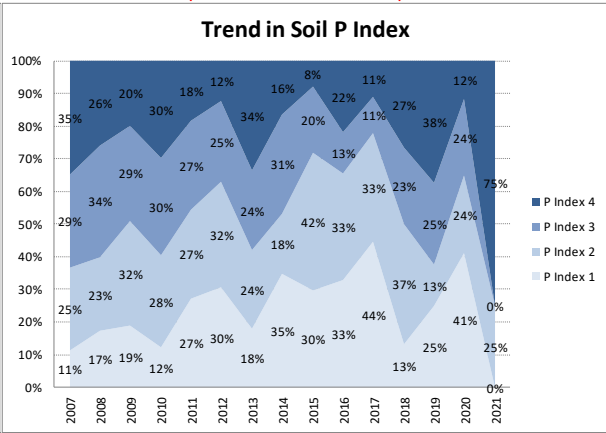

Soil Analysis Status and Trends

County	Longford
Year	2021
Enterprise	All Farms
Number of Samples	180

Soil Analysis Status and Trends

County	Longford
Year	2021
Enterprise	Dairy
Number of Samples	8

Caution - Graphics based on low sample number

Soil Analysis Status and Trends

County	Longford
Year	2021
Enterprise	Drystock
Number of Samples	164