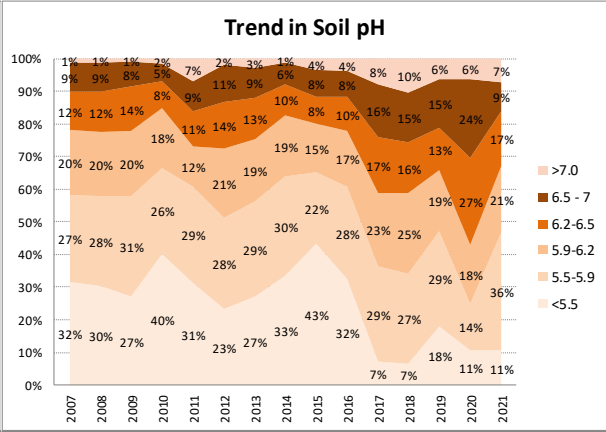

Soil Analysis Status and Trends

County	Longford
Year	2021
Enterprise	All Farms
Number of Samples	180

Soil Analysis Status and Trends

County	Longford
Year	2021
Enterprise	Dairy
Number of Samples	8

Caution - Graphics based on low sample number