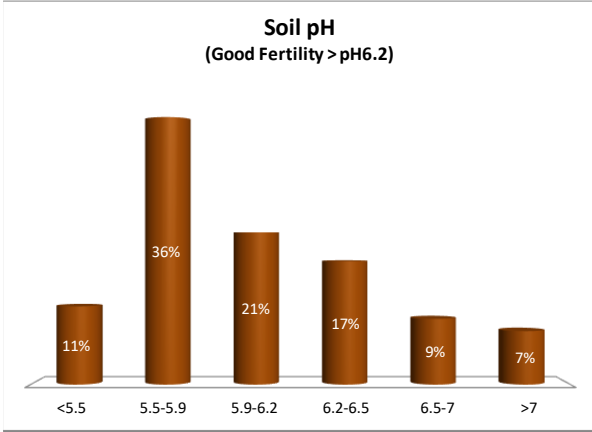

Soil Analysis Status and Trends

County	Longford
Year	2021
Enterprise	All Farms
Number of Samples	180

Soil Analysis Status and Trends

County	Longford
Year	2021
Enterprise	Dairy
Number of Samples	8

Caution - Graphics based on low sample number

Soil Analysis Status and Trends

County	Longford
Year	2021
Enterprise	Drystock
Number of Samples	164