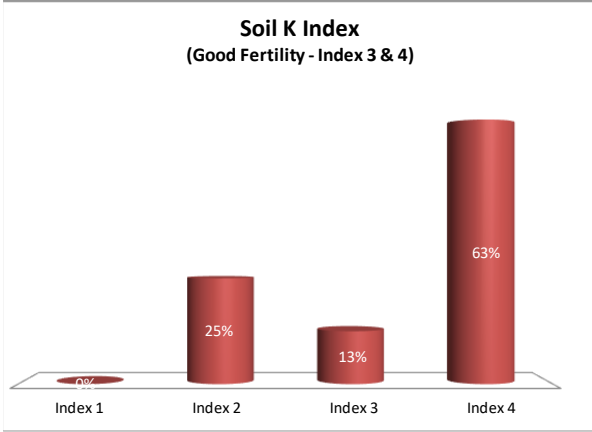

Soil Analysis Status and Trends

County	Longford
Year	2021
Enterprise	All Farms
Number of Samples	180

Soil Analysis Status and Trends

County	Longford
Year	2021
Enterprise	Dairy
Number of Samples	8

Caution - Graphics based on low sample number

Soil Analysis Status and Trends

County	Longford
Year	2021
Enterprise	Drystock
Number of Samples	164