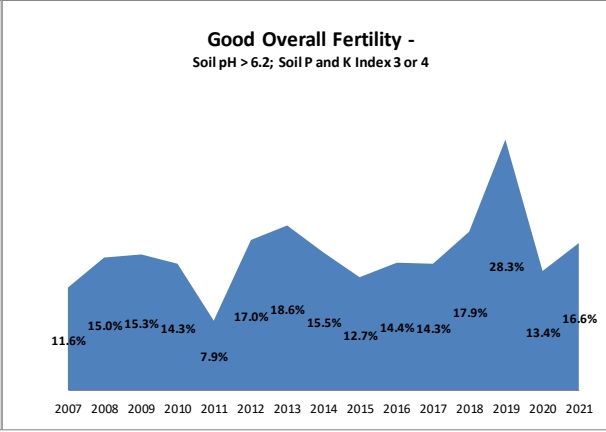

Soil Analysis Status and Trends

County	Louth
Year	2021
Enterprise	All Farms
Number of Samples	675

Soil Analysis Status and Trends

County	Louth
Year	2021
Enterprise	Dairy
Number of Samples	160

Soil Analysis Status and Trends

County	Louth
Year	2021
Enterprise	Drystock
Number of Samples	130

Soil Analysis Status and Trends

County	Louth
Year	2021
Enterprise	Tillage
Number of Samples	350