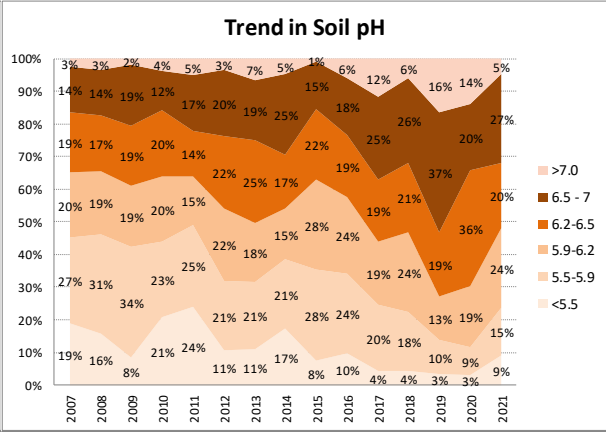

Soil Analysis Status and Trends

County	Louth
Year	2021
Enterprise	All Farms
Number of Samples	675

Soil Analysis Status and Trends

County	Louth
Year	2021
Enterprise	Dairy
Number of Samples	160

Soil Analysis Status and Trends

County	Louth
Year	2021
Enterprise	Drystock
Number of Samples	130

Soil Analysis Status and Trends

County	Louth
Year	2021
Enterprise	Tillage
Number of Samples	350