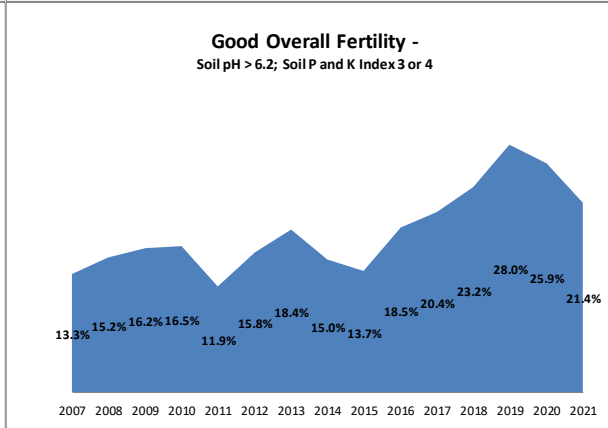

Soil Analysis Status and Trends

County	Louth
Year	2021
Enterprise	All Farms
Number of Samples	675

Soil Analysis Status and Trends

County	Louth
Year	2021
Enterprise	Dairy
Number of Samples	160

Soil Analysis Status and Trends

County	Louth
Year	2021
Enterprise	Drystock
Number of Samples	130

Soil Analysis Status and Trends

County	Louth
Year	2021
Enterprise	Tillage
Number of Samples	350