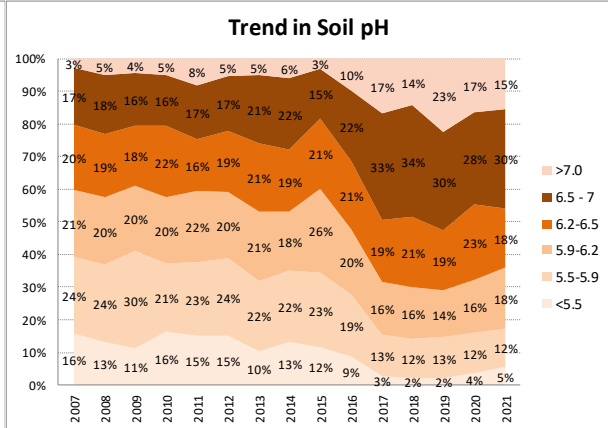

Soil Analysis Status and Trends

County	Louth
Year	2021
Enterprise	All Farms
Number of Samples	675

Soil Analysis Status and Trends

County	Louth
Year	2021
Enterprise	Dairy
Number of Samples	160

Soil Analysis Status and Trends

County	Louth
Year	2021
Enterprise	Drystock
Number of Samples	130

Soil Analysis Status and Trends

County	Louth
Year	2021
Enterprise	Tillage
Number of Samples	350