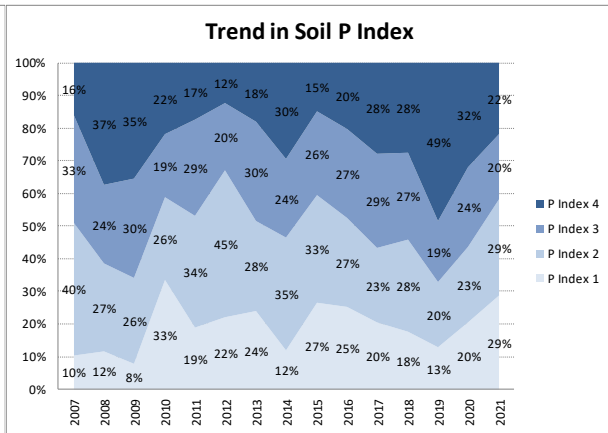

Soil Analysis Status and Trends

County	Louth
Year	2021
Enterprise	All Farms
Number of Samples	675

Soil Analysis Status and Trends

County	Louth
Year	2021
Enterprise	Dairy
Number of Samples	160

Soil Analysis Status and Trends

County	Louth
Year	2021
Enterprise	Drystock
Number of Samples	130

Soil Analysis Status and Trends

County	Louth
Year	2021
Enterprise	Tillage
Number of Samples	350