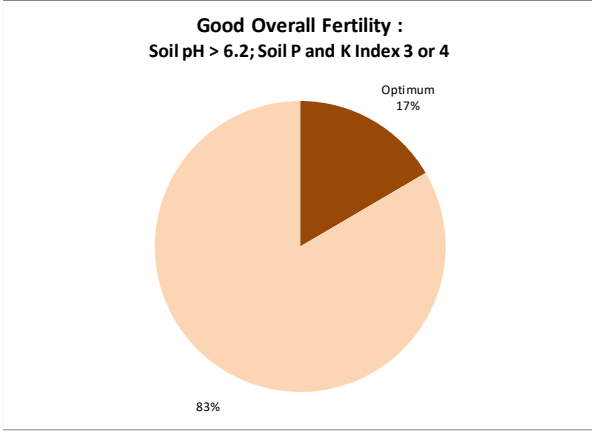

Soil Analysis Status and Trends

County	Louth
Year	2021
Enterprise	All Farms
Number of Samples	675

Soil Analysis Status and Trends

County	Louth
Year	2021
Enterprise	Dairy
Number of Samples	160

Soil Analysis Status and Trends

County	Louth
Year	2021
Enterprise	Drystock
Number of Samples	130

Soil Analysis Status and Trends

County	Louth
Year	2021
Enterprise	Tillage
Number of Samples	350