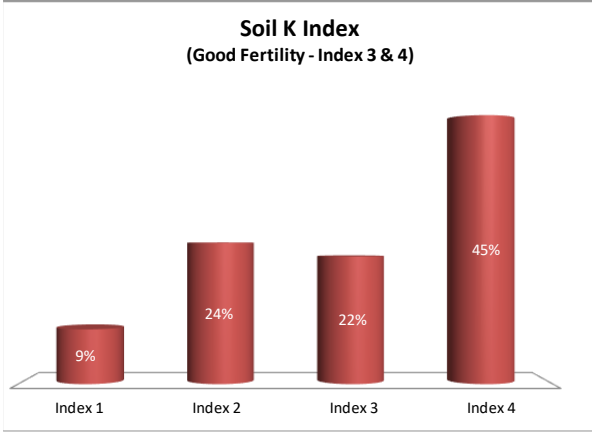

Soil Analysis Status and Trends

County	Louth
Year	2021
Enterprise	All Farms
Number of Samples	675

Soil Analysis Status and Trends

County	Louth
Year	2021
Enterprise	Dairy
Number of Samples	160

Soil Analysis Status and Trends

County	Louth
Year	2021
Enterprise	Drystock
Number of Samples	130

Soil Analysis Status and Trends

County	Louth
Year	2021
Enterprise	Tillage
Number of Samples	350