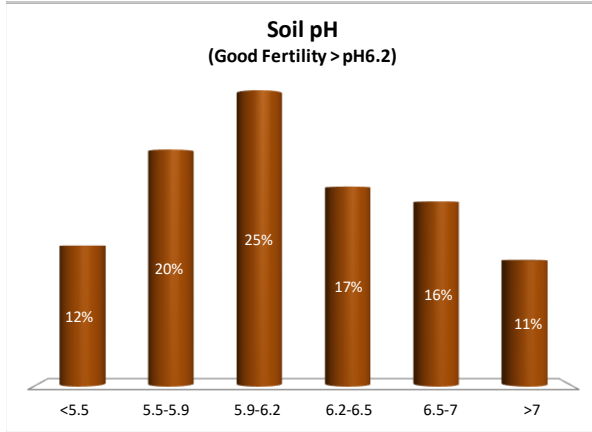

Soil Analysis Status and Trends

County	Louth
Year	2021
Enterprise	Dairy
Number of Samples	160