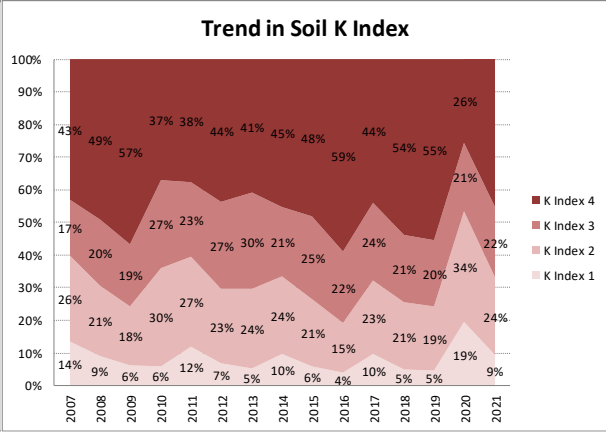

Soil Analysis Status and Trends

County	Louth
Year	2021
Enterprise	All Farms
Number of Samples	675

Soil Analysis Status and Trends

County	Louth
Year	2021
Enterprise	Dairy
Number of Samples	160

Soil Analysis Status and Trends

County	Louth
Year	2021
Enterprise	Drystock
Number of Samples	130

Soil Analysis Status and Trends

County	Louth
Year	2021
Enterprise	Tillage
Number of Samples	350