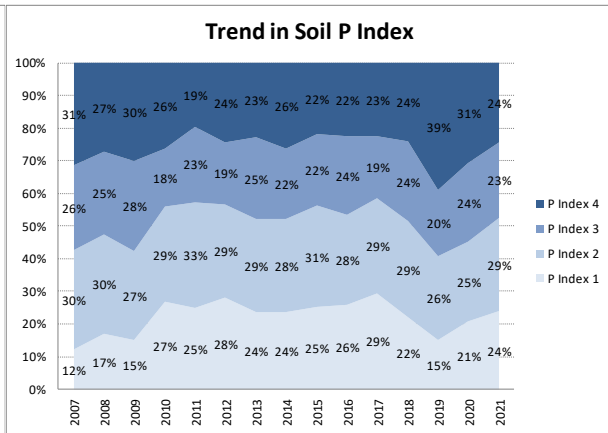

Soil Analysis Status and Trends

County	Louth
Year	2021
Enterprise	All Farms
Number of Samples	675

Soil Analysis Status and Trends

County	Louth
Year	2021
Enterprise	Dairy
Number of Samples	160

Soil Analysis Status and Trends

County	Louth
Year	2021
Enterprise	Drystock
Number of Samples	130

Soil Analysis Status and Trends

County	Louth
Year	2021
Enterprise	Tillage
Number of Samples	350