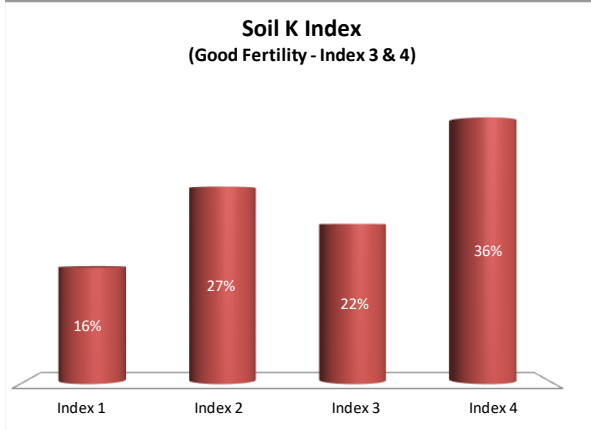

Soil Analysis Status and Trends

County	Louth
Year	2021
Enterprise	All Farms
Number of Samples	675

Soil Analysis Status and Trends

County	Louth
Year	2021
Enterprise	Dairy
Number of Samples	160

Soil Analysis Status and Trends

County	Louth
Year	2021
Enterprise	Drystock
Number of Samples	130

Soil Analysis Status and Trends

County	Louth
Year	2021
Enterprise	Tillage
Number of Samples	350