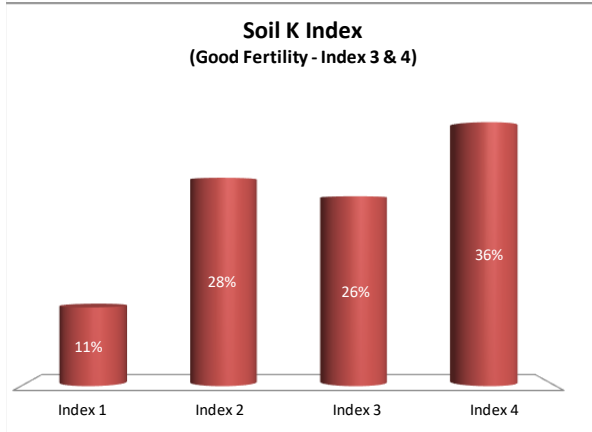

Soil Analysis Status and Trends

County	Louth
Year	2021
Enterprise	All Farms
Number of Samples	675

Soil Analysis Status and Trends

County	Louth
Year	2021
Enterprise	Dairy
Number of Samples	160

Soil Analysis Status and Trends

County	Louth
Year	2021
Enterprise	Drystock
Number of Samples	130

Soil Analysis Status and Trends

County	Louth
Year	2021
Enterprise	Tillage
Number of Samples	350