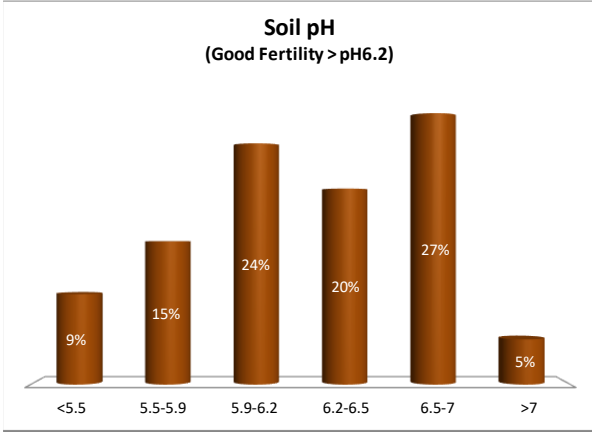

County	Louth
Year	2021
Enterprise	Drystock
Number of Samples	130

Soil Analysis Status and Trends

County	Louth
Year	2021
Enterprise	Tillage
Number of Samples	350