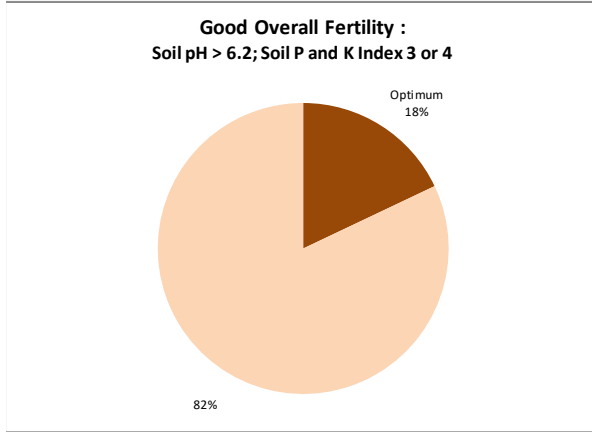

Soil Analysis Status and Trends

County	Louth
Year	2021
Enterprise	All Farms
Number of Samples	675

Soil Analysis Status and Trends

County	Louth
Year	2021
Enterprise	Dairy
Number of Samples	160

Soil Analysis Status and Trends

County	Louth
Year	2021
Enterprise	Drystock
Number of Samples	130

Soil Analysis Status and Trends

County	Louth
Year	2021
Enterprise	Tillage
Number of Samples	350