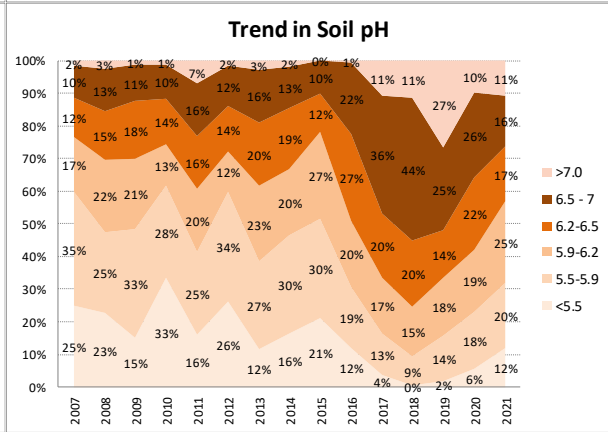

Soil Analysis Status and Trends

County	Louth
Year	2021
Enterprise	All Farms
Number of Samples	675

Soil Analysis Status and Trends

County	Louth
Year	2021
Enterprise	Dairy
Number of Samples	160

Soil Analysis Status and Trends

County	Louth
Year	2021
Enterprise	Drystock
Number of Samples	130

Soil Analysis Status and Trends

County	Louth
Year	2021
Enterprise	Tillage
Number of Samples	350