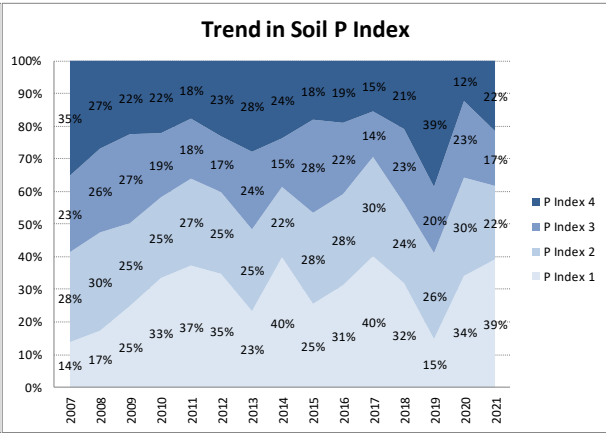

Soil Analysis Status and Trends

County	Louth
Year	2021
Enterprise	All Farms
Number of Samples	675

Soil Analysis Status and Trends

County	Louth
Year	2021
Enterprise	Dairy
Number of Samples	160

Soil Analysis Status and Trends

County	Louth
Year	2021
Enterprise	Drystock
Number of Samples	130

Soil Analysis Status and Trends

County	Louth
Year	2021
Enterprise	Tillage
Number of Samples	350