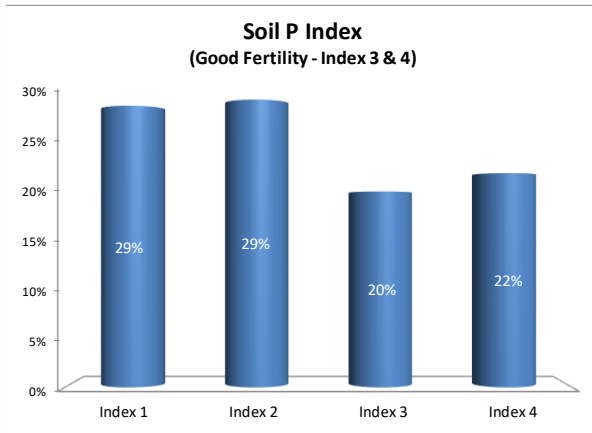

Soil Analysis Status and Trends

County	Louth
Year	2021
Enterprise	All Farms
Number of Samples	675

Soil Analysis Status and Trends

County	Louth
Year	2021
Enterprise	Dairy
Number of Samples	160

Soil Analysis Status and Trends

County	Louth
Year	2021
Enterprise	Drystock
Number of Samples	130

Soil Analysis Status and Trends

County	Louth
Year	2021
Enterprise	Tillage
Number of Samples	350