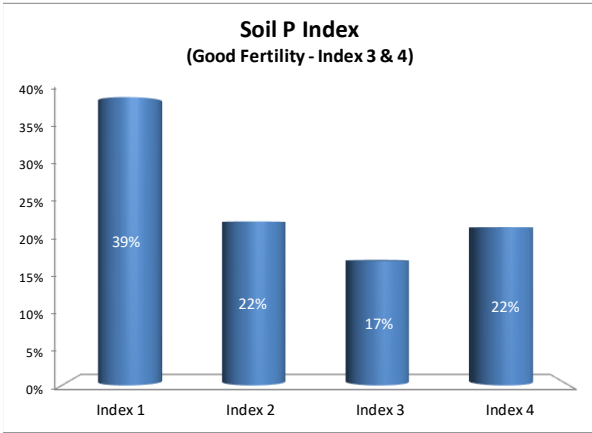

Soil Analysis Status and Trends

County	Louth
Year	2021
Enterprise	All Farms
Number of Samples	675

Soil Analysis Status and Trends

County	Louth
Year	2021
Enterprise	Dairy
Number of Samples	160

Soil Analysis Status and Trends

County	Louth
Year	2021
Enterprise	Drystock
Number of Samples	130

Soil Analysis Status and Trends

County	Louth
Year	2021
Enterprise	Tillage
Number of Samples	350