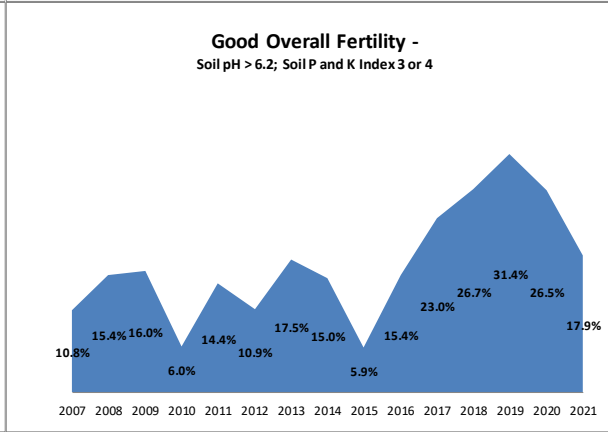

Soil Analysis Status and Trends

County	Louth
Year	2021
Enterprise	All Farms
Number of Samples	675

Soil Analysis Status and Trends

County	Louth
Year	2021
Enterprise	Dairy
Number of Samples	160

Soil Analysis Status and Trends

County	Louth
Year	2021
Enterprise	Drystock
Number of Samples	130

Soil Analysis Status and Trends

County	Louth
Year	2021
Enterprise	Tillage
Number of Samples	350