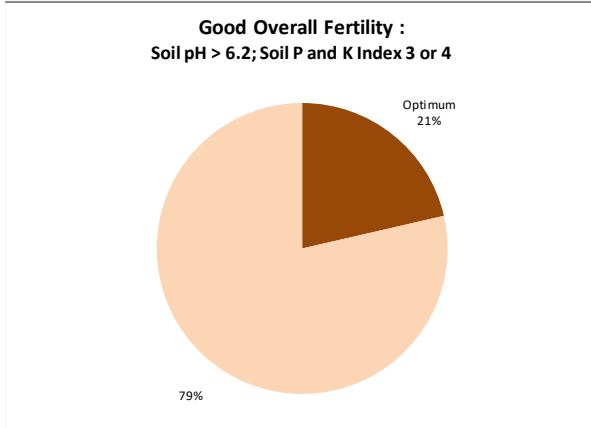

Soil Analysis Status and Trends

County	Louth
Year	2021
Enterprise	All Farms
Number of Samples	675

Soil Analysis Status and Trends

County	Louth
Year	2021
Enterprise	Dairy
Number of Samples	160

Soil Analysis Status and Trends

County	Louth
Year	2021
Enterprise	Drystock
Number of Samples	130

Soil Analysis Status and Trends

County	Louth
Year	2021
Enterprise	Tillage
Number of Samples	350