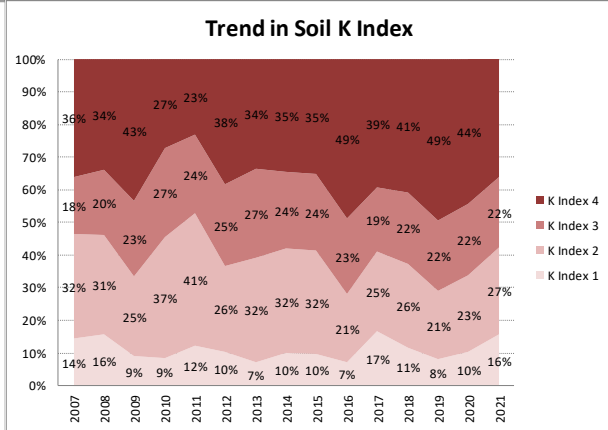

Soil Analysis Status and Trends

County	Louth
Year	2021
Enterprise	All Farms
Number of Samples	675

Soil Analysis Status and Trends

County	Louth
Year	2021
Enterprise	Dairy
Number of Samples	160

Soil Analysis Status and Trends

County	Louth
Year	2021
Enterprise	Drystock
Number of Samples	130

Soil Analysis Status and Trends

County	Louth
Year	2021
Enterprise	Tillage
Number of Samples	350