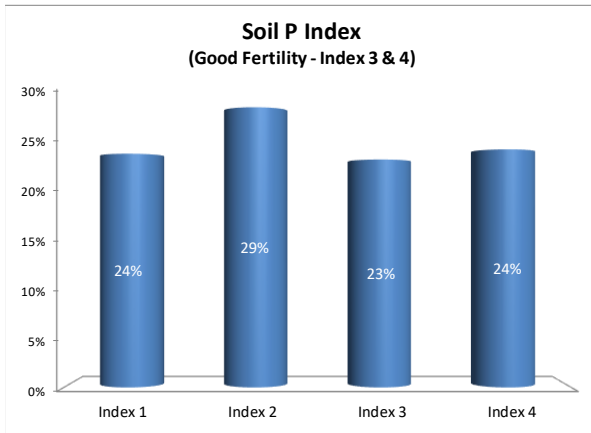

Soil Analysis Status and Trends

County	Louth
Year	2021
Enterprise	All Farms
Number of Samples	675

Soil Analysis Status and Trends

County	Louth
Year	2021
Enterprise	Dairy
Number of Samples	160

Soil Analysis Status and Trends

County	Louth
Year	2021
Enterprise	Drystock
Number of Samples	130

Soil Analysis Status and Trends

County	Louth
Year	2021
Enterprise	Tillage
Number of Samples	350