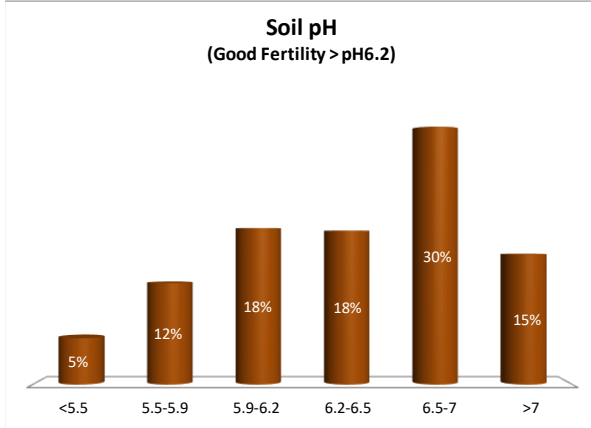

Soil Analysis Status and Trends

County	Louth
Year	2021
Enterprise	All Farms
Number of Samples	675