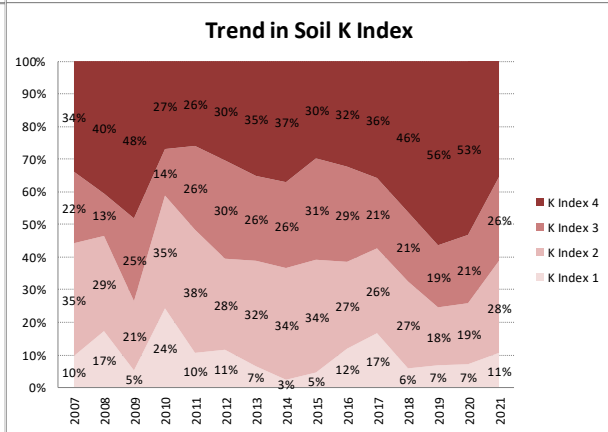

Soil Analysis Status and Trends

County	Louth
Year	2021
Enterprise	All Farms
Number of Samples	675

Soil Analysis Status and Trends

County	Louth
Year	2021
Enterprise	Dairy
Number of Samples	160

Soil Analysis Status and Trends

County	Louth
Year	2021
Enterprise	Drystock
Number of Samples	130

Soil Analysis Status and Trends

County	Louth
Year	2021
Enterprise	Tillage
Number of Samples	350