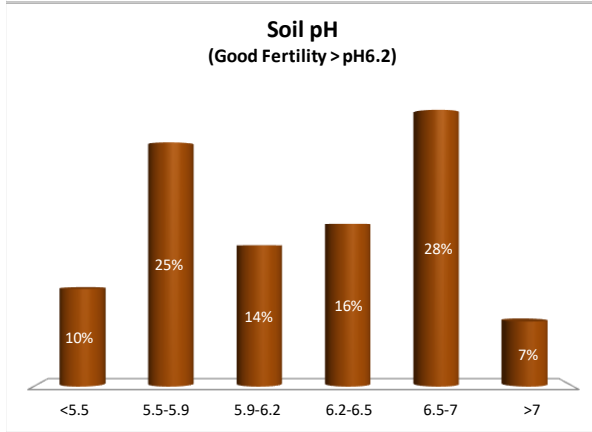

Soil Analysis Status and Trends

County	Mayo
Year	2021
Enterprise	All Farms
Number of Samples	983

Soil Analysis Status and Trends

County	Mayo
Year	2021
Enterprise	Dairy
Number of Samples	182

Soil Analysis Status and Trends