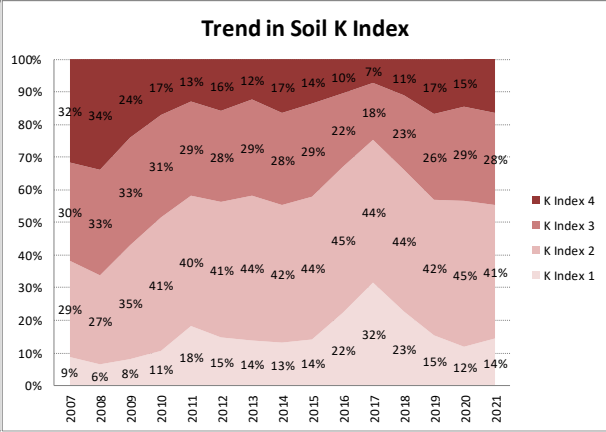

Soil Analysis Status and Trends

County	Mayo
Year	2021
Enterprise	All Farms
Number of Samples	983

Soil Analysis Status and Trends

County	Mayo
Year	2021
Enterprise	Dairy
Number of Samples	182

Soil Analysis Status and Trends