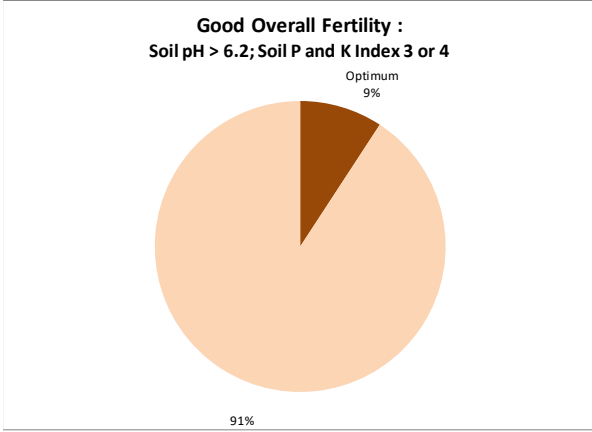

Soil Analysis Status and Trends

County	Mayo
Year	2021
Enterprise	All Farms
Number of Samples	983

Soil Analysis Status and Trends

County	Mayo
Year	2021
Enterprise	Dairy
Number of Samples	182

Soil Analysis Status and Trends