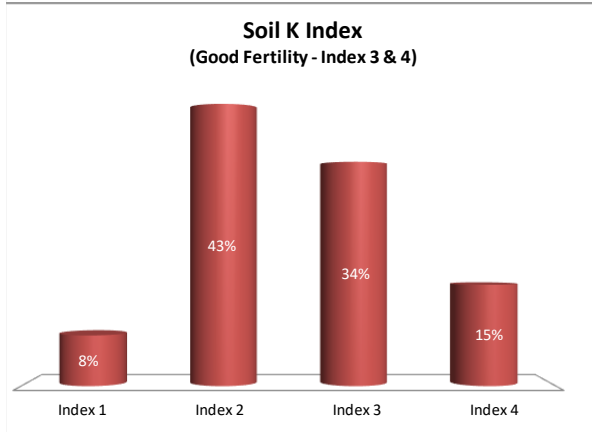

Soil Analysis Status and Trends

County	Mayo
Year	2021
Enterprise	All Farms
Number of Samples	983

Soil Analysis Status and Trends

County	Mayo
Year	2021
Enterprise	Dairy
Number of Samples	182

Soil Analysis Status and Trends