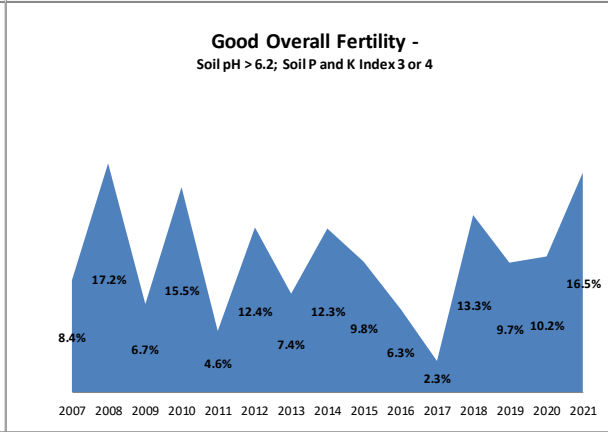

Soil Analysis Status and Trends

County	Mayo
Year	2021
Enterprise	All Farms
Number of Samples	983

Soil Analysis Status and Trends

County	Mayo
Year	2021
Enterprise	Dairy
Number of Samples	182

Soil Analysis Status and Trends