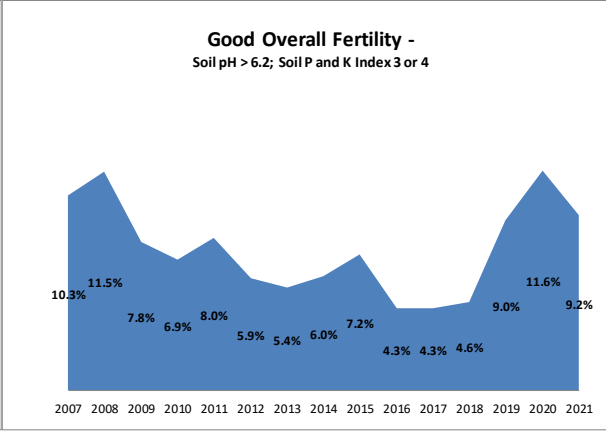

Soil Analysis Status and Trends

County	Mayo
Year	2021
Enterprise	All Farms
Number of Samples	983

Soil Analysis Status and Trends

County	Mayo
Year	2021
Enterprise	Dairy
Number of Samples	182

Soil Analysis Status and Trends