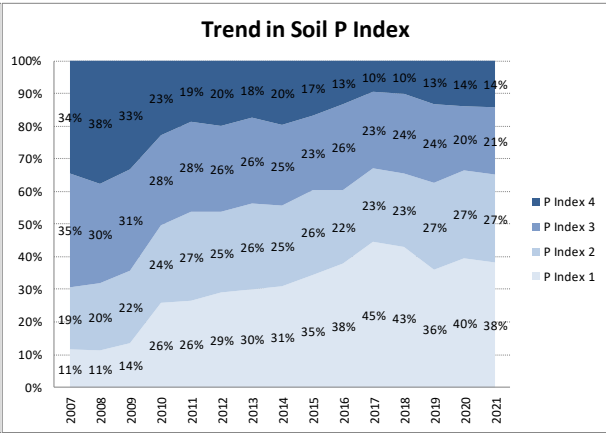

Soil Analysis Status and Trends

County	Mayo
Year	2021
Enterprise	All Farms
Number of Samples	983

Soil Analysis Status and Trends

County	Mayo
Year	2021
Enterprise	Dairy
Number of Samples	182

Soil Analysis Status and Trends