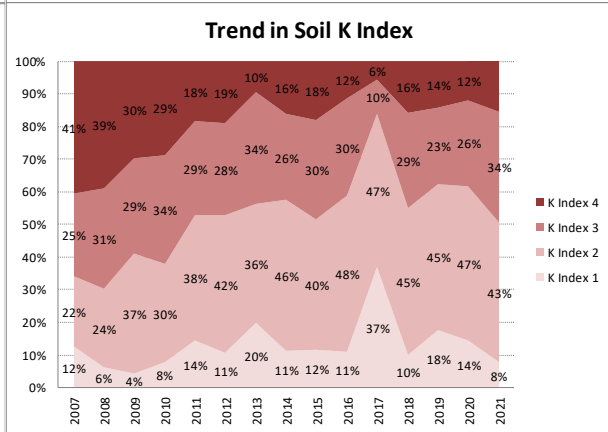

Soil Analysis Status and Trends

County	Mayo
Year	2021
Enterprise	All Farms
Number of Samples	983

Soil Analysis Status and Trends

County	Mayo
Year	2021
Enterprise	Dairy
Number of Samples	182

Soil Analysis Status and Trends