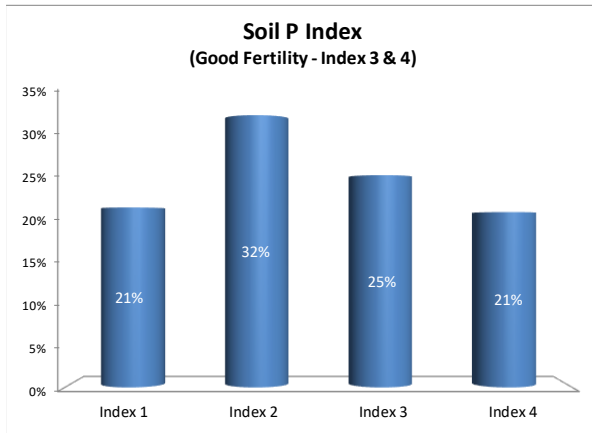

Soil Analysis Status and Trends

County	Mayo
Year	2021
Enterprise	All Farms
Number of Samples	983

Soil Analysis Status and Trends

County	Mayo
Year	2021
Enterprise	Dairy
Number of Samples	182

Soil Analysis Status and Trends