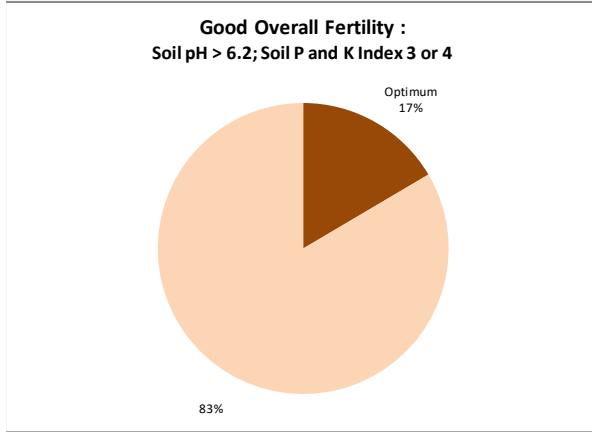

Soil Analysis Status and Trends

County	Mayo
Year	2021
Enterprise	All Farms
Number of Samples	983

Soil Analysis Status and Trends

County	Mayo
Year	2021
Enterprise	Dairy
Number of Samples	182

Soil Analysis Status and Trends