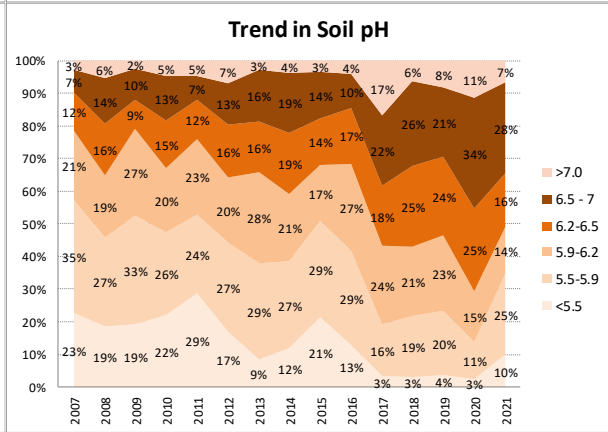

Soil Analysis Status and Trends

County	Mayo
Year	2021
Enterprise	All Farms
Number of Samples	983

Soil Analysis Status and Trends

County	Mayo
Year	2021
Enterprise	Dairy
Number of Samples	182

Soil Analysis Status and Trends