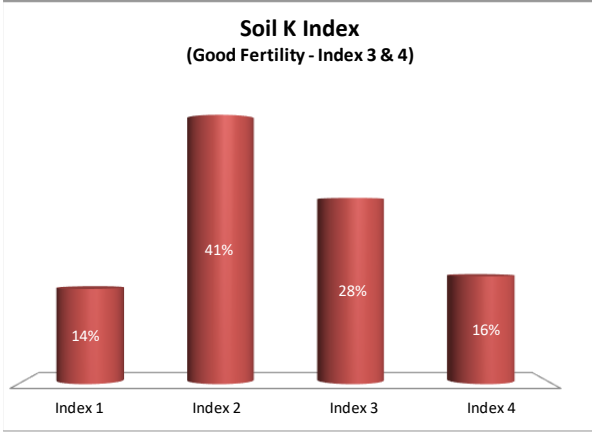

Soil Analysis Status and Trends

County	Mayo
Year	2021
Enterprise	All Farms
Number of Samples	983

Soil Analysis Status and Trends

County	Mayo
Year	2021
Enterprise	Dairy
Number of Samples	182

Soil Analysis Status and Trends