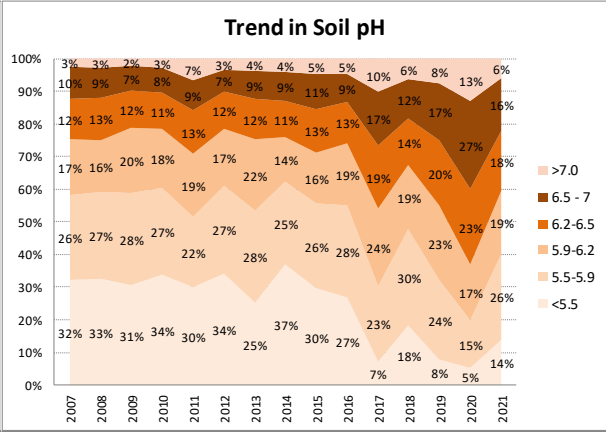

Soil Analysis Status and Trends

County	Mayo
Year	2021
Enterprise	All Farms
Number of Samples	983

Soil Analysis Status and Trends

County	Mayo
Year	2021
Enterprise	Dairy
Number of Samples	182

Soil Analysis Status and Trends