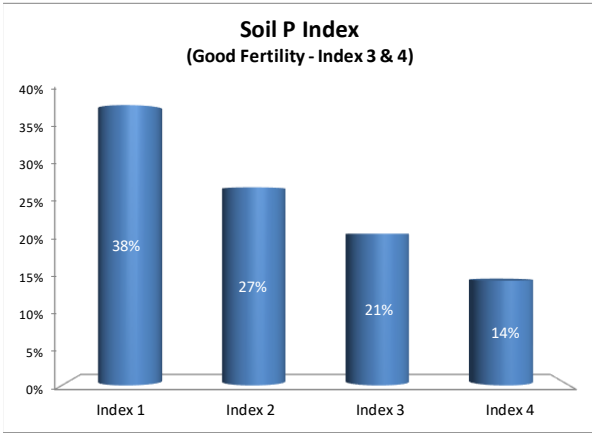

Soil Analysis Status and Trends

County	Mayo
Year	2021
Enterprise	All Farms
Number of Samples	983

Soil Analysis Status and Trends

County	Mayo
Year	2021
Enterprise	Dairy
Number of Samples	182

Soil Analysis Status and Trends