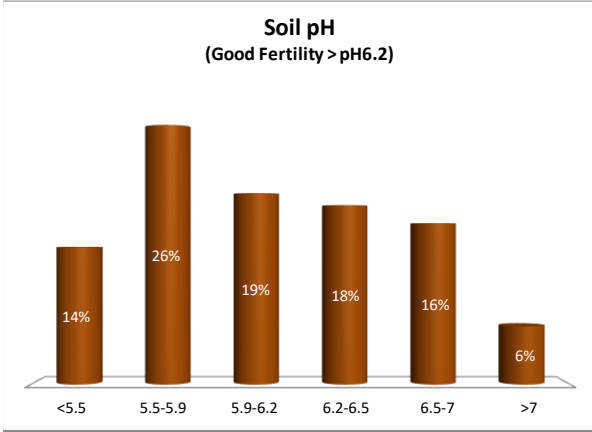

Soil Analysis Status and Trends

County	Mayo
Year	2021
Enterprise	All Farms
Number of Samples	983

Soil Analysis Status and Trends

County	Mayo
Year	2021
Enterprise	Dairy
Number of Samples	182

Soil Analysis Status and Trends