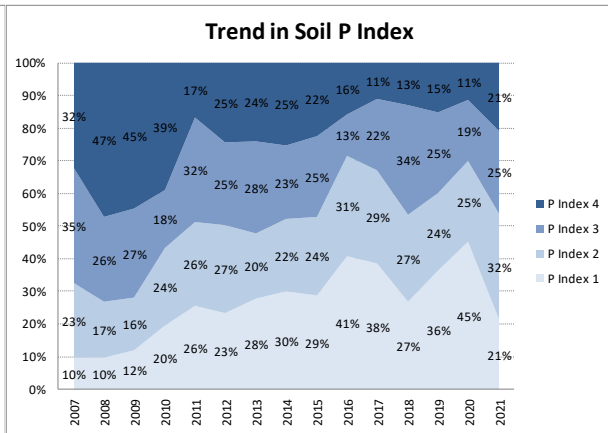

Soil Analysis Status and Trends

County	Mayo
Year	2021
Enterprise	All Farms
Number of Samples	983

Soil Analysis Status and Trends

County	Mayo
Year	2021
Enterprise	Dairy
Number of Samples	182

Soil Analysis Status and Trends