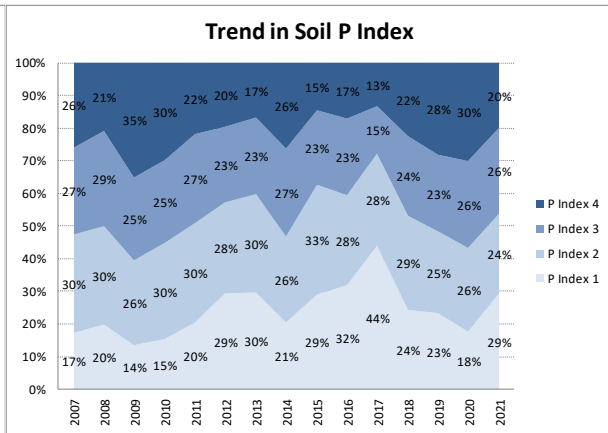

Soil Analysis Status and Trends

County	Meath
Year	2021
Enterprise	All Farms
Number of Samples	1,271

Soil Analysis Status and Trends

County	Meath
Year	2021
Enterprise	Dairy
Number of Samples	655

Soil Analysis Status and Trends

County	Meath
Year	2021
Enterprise	Drystock
Number of Samples	493

Soil Analysis Status and Trends

County	Meath
Year	2021
Enterprise	Tillage
Number of Samples	84

Caution - Graphics based on low sample number