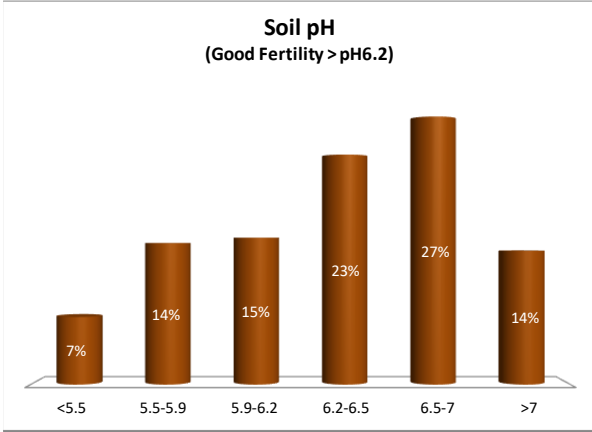

Soil Analysis Status and Trends

County	Meath
Year	2021
Enterprise	All Farms
Number of Samples	1,271

Soil Analysis Status and Trends

County	Meath
Year	2021
Enterprise	Dairy
Number of Samples	655

Soil Analysis Status and Trends