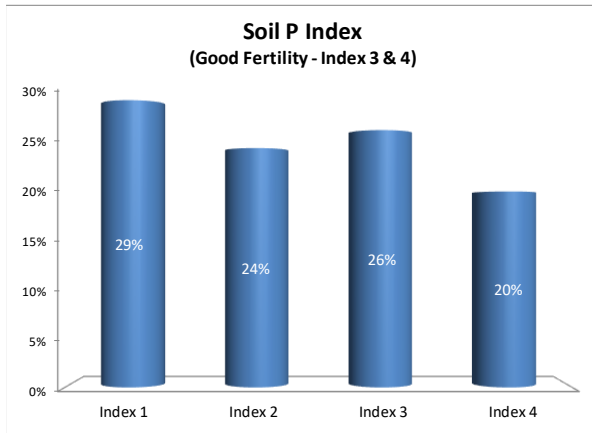

Soil Analysis Status and Trends

County	Meath
Year	2021
Enterprise	All Farms
Number of Samples	1,271

Soil Analysis Status and Trends

County	Meath
Year	2021
Enterprise	Dairy
Number of Samples	655

Soil Analysis Status and Trends

County	Meath
Year	2021
Enterprise	Drystock
Number of Samples	493

Soil Analysis Status and Trends

County	Meath
Year	2021
Enterprise	Tillage
Number of Samples	84

Caution - Graphics based on low sample number