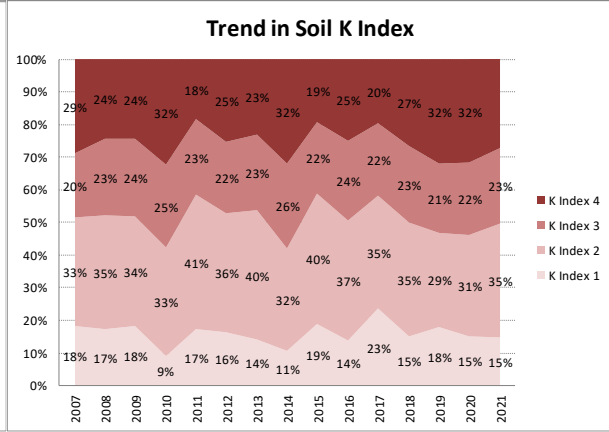

Soil Analysis Status and Trends

County	Meath
Year	2021
Enterprise	All Farms
Number of Samples	1,271

Soil Analysis Status and Trends

County	Meath
Year	2021
Enterprise	Dairy
Number of Samples	655

Soil Analysis Status and Trends

County	Meath
Year	2021
Enterprise	Drystock
Number of Samples	493

Soil Analysis Status and Trends

County	Meath
Year	2021
Enterprise	Tillage
Number of Samples	84

Caution - Graphics based on low sample number