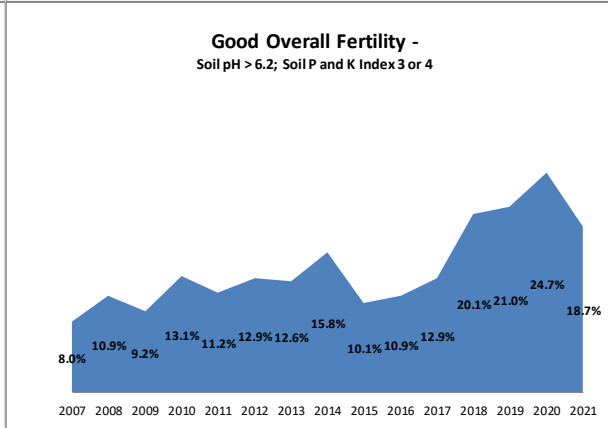

Soil Analysis Status and Trends

County	Meath
Year	2021
Enterprise	All Farms
Number of Samples	1,271

Soil Analysis Status and Trends

County	Meath
Year	2021
Enterprise	Dairy
Number of Samples	655

Soil Analysis Status and Trends