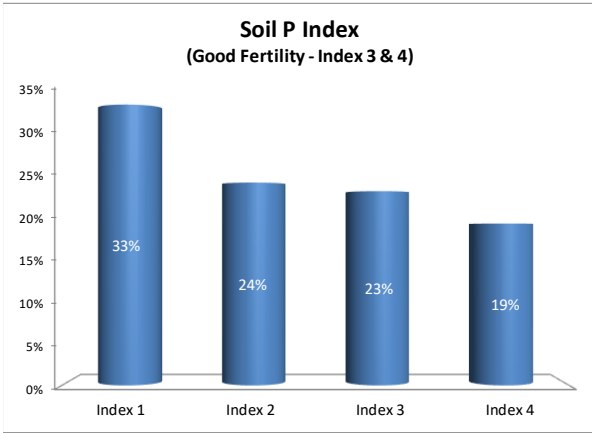

Soil Analysis Status and Trends

County	Meath
Year	2021
Enterprise	All Farms
Number of Samples	1,271

Soil Analysis Status and Trends

County	Meath
Year	2021
Enterprise	Dairy
Number of Samples	655

Soil Analysis Status and Trends

County	Meath
Year	2021
Enterprise	Drystock
Number of Samples	493

Soil Analysis Status and Trends

County	Meath
Year	2021
Enterprise	Tillage
Number of Samples	84

Caution - Graphics based on low sample number