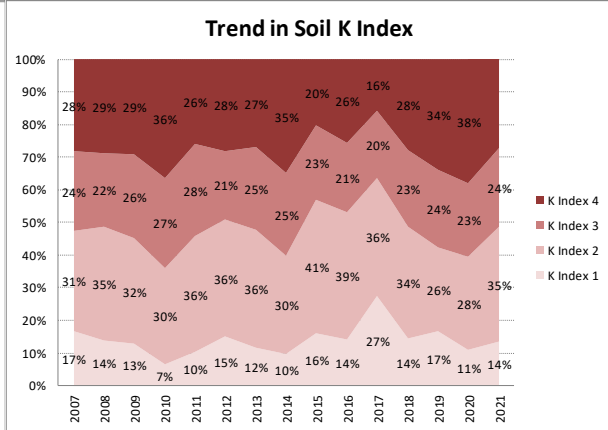

Soil Analysis Status and Trends

County	Meath
Year	2021
Enterprise	All Farms
Number of Samples	1,271

Soil Analysis Status and Trends

County	Meath
Year	2021
Enterprise	Dairy
Number of Samples	655

Soil Analysis Status and Trends

County	Meath
Year	2021
Enterprise	Drystock
Number of Samples	493

Soil Analysis Status and Trends

County	Meath
Year	2021
Enterprise	Tillage
Number of Samples	84

Caution - Graphics based on low sample number