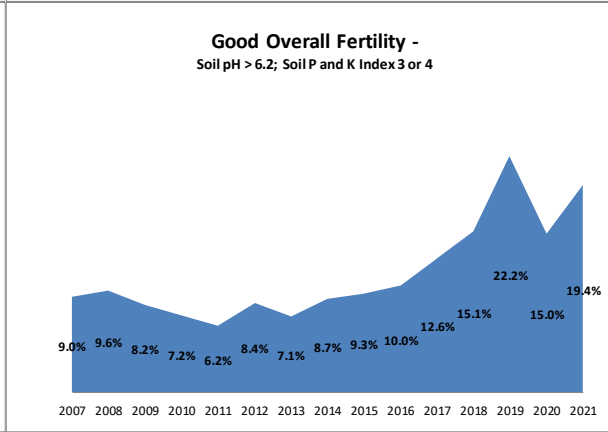

Soil Analysis Status and Trends

County	Meath
Year	2021
Enterprise	Drystock
Number of Samples	493