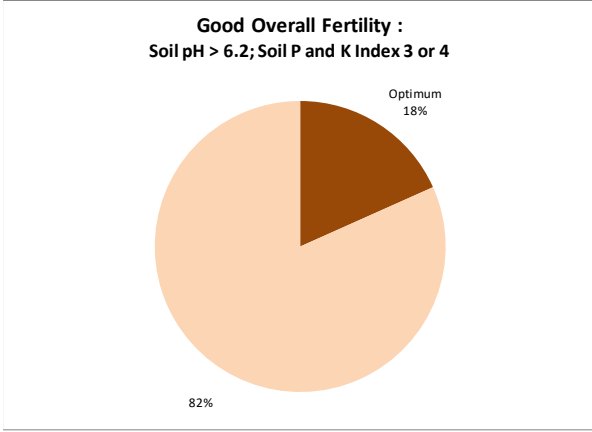

Soil Analysis Status and Trends

County	Meath
Year	2021
Enterprise	All Farms
Number of Samples	1,271

Soil Analysis Status and Trends

County	Meath
Year	2021
Enterprise	Dairy
Number of Samples	655

Soil Analysis Status and Trends

County	Meath
Year	2021
Enterprise	Drystock
Number of Samples	493

Soil Analysis Status and Trends

County	Meath
Year	2021
Enterprise	Tillage
Number of Samples	84

Caution - Graphics based on low sample number