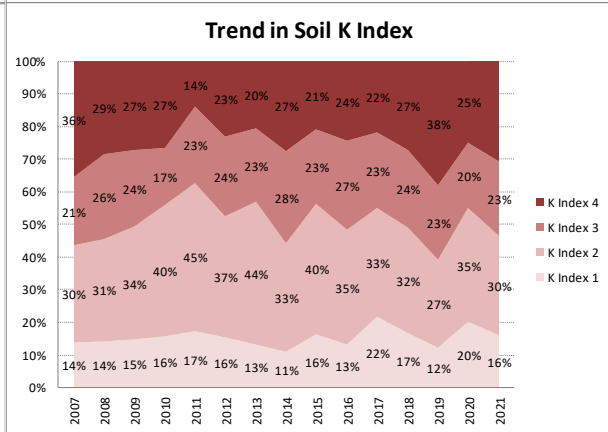

Soil Analysis Status and Trends

County	Meath
Year	2021
Enterprise	All Farms
Number of Samples	1,271

Soil Analysis Status and Trends

County	Meath
Year	2021
Enterprise	Dairy
Number of Samples	655

Soil Analysis Status and Trends

County	Meath
Year	2021
Enterprise	Drystock
Number of Samples	493

Soil Analysis Status and Trends

County	Meath
Year	2021
Enterprise	Tillage
Number of Samples	84

Caution - Graphics based on low sample number