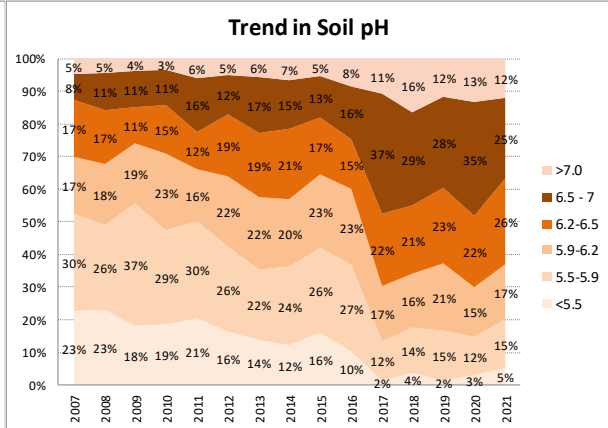

Soil Analysis Status and Trends

County	Meath
Year	2021
Enterprise	All Farms
Number of Samples	1,271

Soil Analysis Status and Trends

County	Meath
Year	2021
Enterprise	Dairy
Number of Samples	655

Soil Analysis Status and Trends

County	Meath
Year	2021
Enterprise	Drystock
Number of Samples	493

Soil Analysis Status and Trends

County	Meath
Year	2021
Enterprise	Tillage
Number of Samples	84

Caution - Graphics based on low sample number