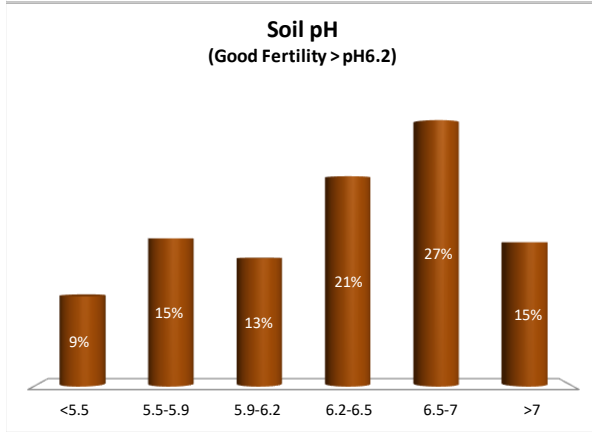

Soil Analysis Status and Trends

County	Meath
Year	2021
Enterprise	Drystock
Number of Samples	493