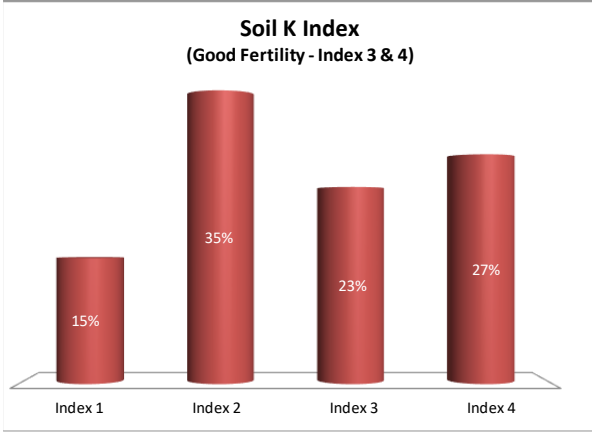

Soil Analysis Status and Trends

County	Meath
Year	2021
Enterprise	All Farms
Number of Samples	1,271

Soil Analysis Status and Trends

County	Meath
Year	2021
Enterprise	Dairy
Number of Samples	655

Soil Analysis Status and Trends

County	Meath
Year	2021
Enterprise	Drystock
Number of Samples	493

Soil Analysis Status and Trends

County	Meath
Year	2021
Enterprise	Tillage
Number of Samples	84

Caution - Graphics based on low sample number