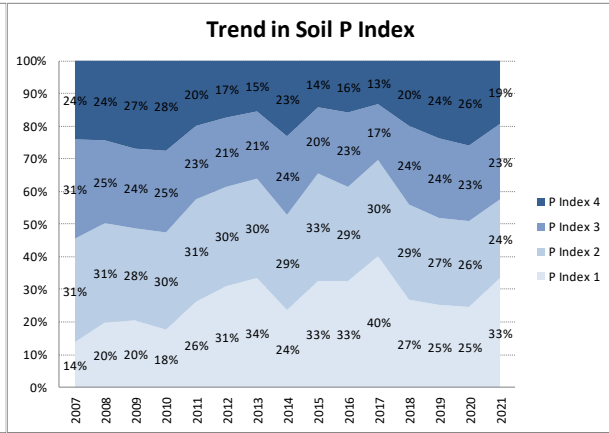

Soil Analysis Status and Trends

County	Meath
Year	2021
Enterprise	All Farms
Number of Samples	1,271

Soil Analysis Status and Trends

County	Meath
Year	2021
Enterprise	Dairy
Number of Samples	655

Soil Analysis Status and Trends