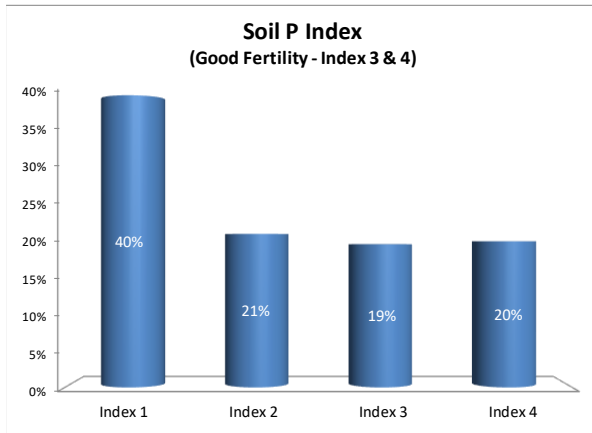

Soil Analysis Status and Trends

County	Meath
Year	2021
Enterprise	All Farms
Number of Samples	1,271

Soil Analysis Status and Trends

County	Meath
Year	2021
Enterprise	Dairy
Number of Samples	655

Soil Analysis Status and Trends

County	Meath
Year	2021
Enterprise	Drystock
Number of Samples	493

Soil Analysis Status and Trends

County	Meath
Year	2021
Enterprise	Tillage
Number of Samples	84

Caution - Graphics based on low sample number