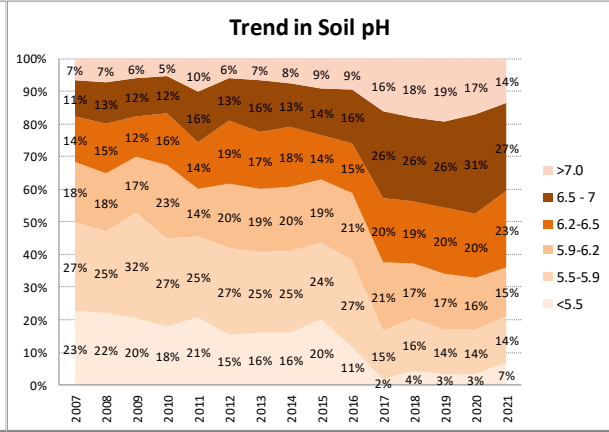

Soil Analysis Status and Trends

County	Meath
Year	2021
Enterprise	All Farms
Number of Samples	1,271

Soil Analysis Status and Trends

County	Meath
Year	2021
Enterprise	Dairy
Number of Samples	655

Soil Analysis Status and Trends