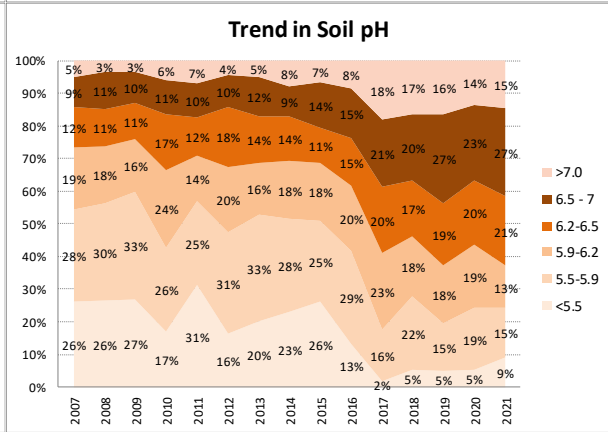

Soil Analysis Status and Trends

County	Meath
Year	2021
Enterprise	All Farms
Number of Samples	1,271

Soil Analysis Status and Trends

County	Meath
Year	2021
Enterprise	Dairy
Number of Samples	655

Soil Analysis Status and Trends

County	Meath
Year	2021
Enterprise	Drystock
Number of Samples	493

Soil Analysis Status and Trends

County	Meath
Year	2021
Enterprise	Tillage
Number of Samples	84

Caution - Graphics based on low sample number