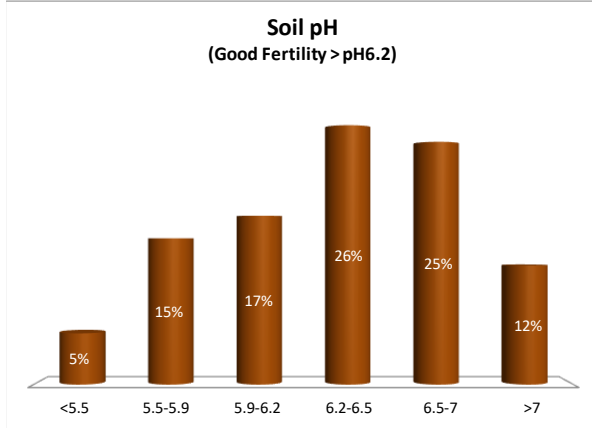

Soil Analysis Status and Trends

County	Meath
Year	2021
Enterprise	All Farms
Number of Samples	1,271

Soil Analysis Status and Trends

County	Meath
Year	2021
Enterprise	Dairy
Number of Samples	655

Soil Analysis Status and Trends