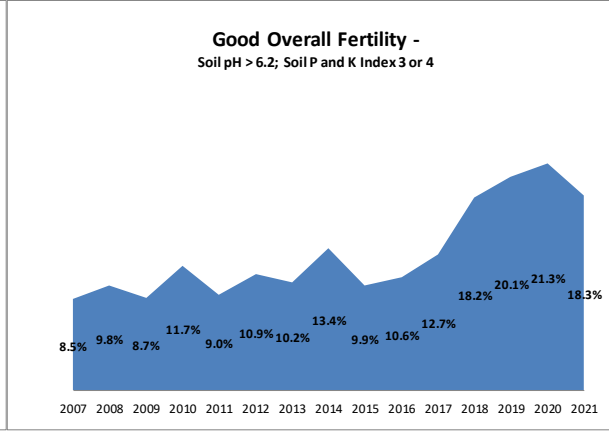

Soil Analysis Status and Trends

County	Meath
Year	2021
Enterprise	All Farms
Number of Samples	1,271

Soil Analysis Status and Trends

County	Meath
Year	2021
Enterprise	Dairy
Number of Samples	655

Soil Analysis Status and Trends