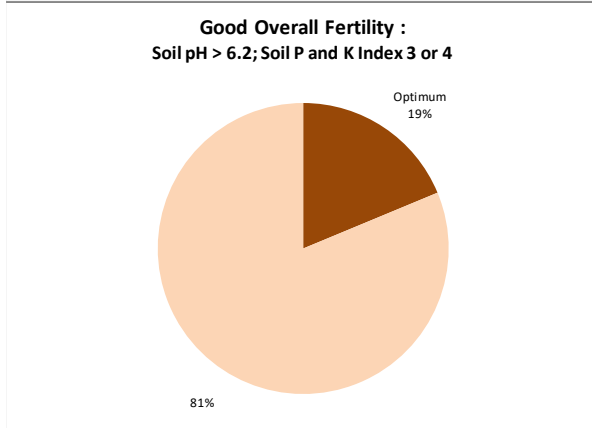

Soil Analysis Status and Trends

County	Meath
Year	2021
Enterprise	All Farms
Number of Samples	1,271

Soil Analysis Status and Trends

County	Meath
Year	2021
Enterprise	Dairy
Number of Samples	655

Soil Analysis Status and Trends

County	Meath
Year	2021
Enterprise	Drystock
Number of Samples	493

Soil Analysis Status and Trends

County	Meath
Year	2021
Enterprise	Tillage
Number of Samples	84

Caution - Graphics based on low sample number