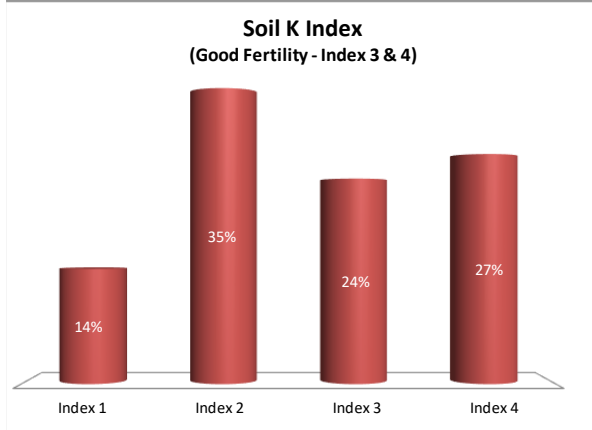

Soil Analysis Status and Trends

County	Meath
Year	2021
Enterprise	All Farms
Number of Samples	1,271

Soil Analysis Status and Trends

County	Meath
Year	2021
Enterprise	Dairy
Number of Samples	655

Soil Analysis Status and Trends

County	Meath
Year	2021
Enterprise	Drystock
Number of Samples	493

Soil Analysis Status and Trends

County	Meath
Year	2021
Enterprise	Tillage
Number of Samples	84

Caution - Graphics based on low sample number