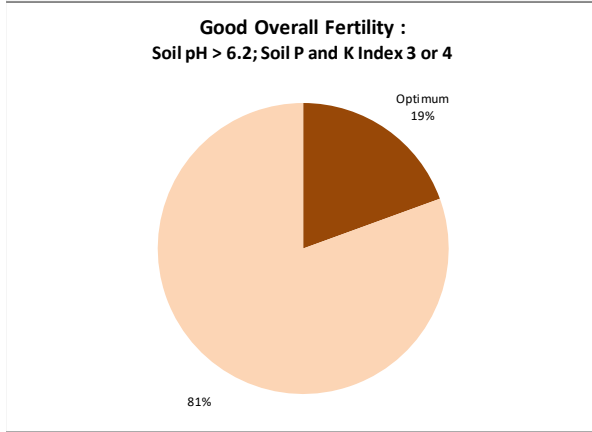

Soil Analysis Status and Trends

County	Meath
Year	2021
Enterprise	Drystock
Number of Samples	493