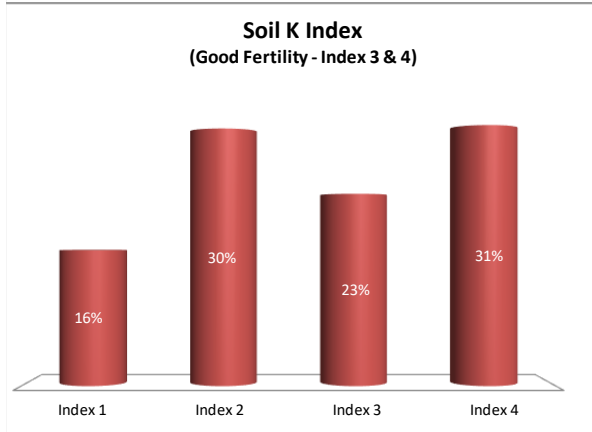

Soil Analysis Status and Trends

County	Meath
Year	2021
Enterprise	All Farms
Number of Samples	1,271

Soil Analysis Status and Trends

County	Meath
Year	2021
Enterprise	Dairy
Number of Samples	655

Soil Analysis Status and Trends

County	Meath
Year	2021
Enterprise	Drystock
Number of Samples	493

Soil Analysis Status and Trends

County	Meath
Year	2021
Enterprise	Tillage
Number of Samples	84

Caution - Graphics based on low sample number