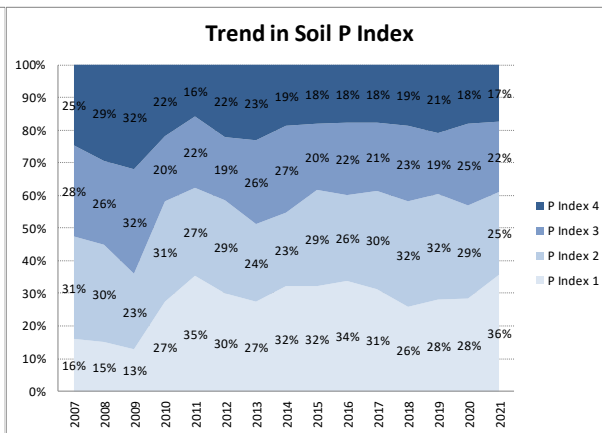

Soil Analysis Status and Trends

County	Monaghan
Year	2021
Enterprise	All Farms
Number of Samples	828

Soil Analysis Status and Trends

County	Monaghan
Year	2021
Enterprise	Dairy
Number of Samples	497

Soil Analysis Status and Trends