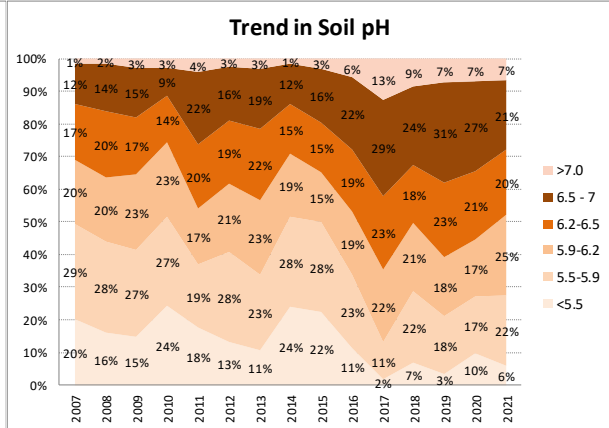

Soil Analysis Status and Trends

County	Monaghan
Year	2021
Enterprise	All Farms
Number of Samples	828

Soil Analysis Status and Trends

County	Monaghan
Year	2021
Enterprise	Dairy
Number of Samples	497

Soil Analysis Status and Trends