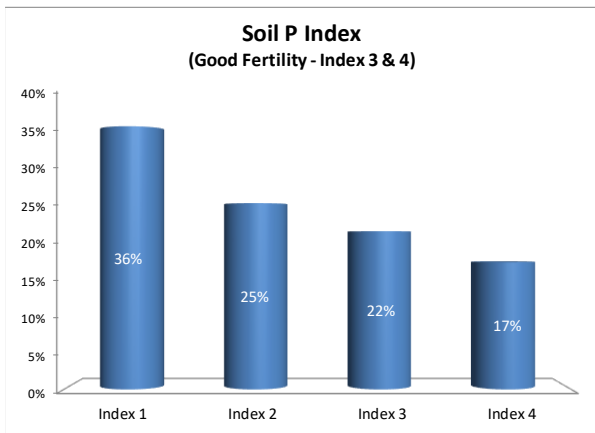

Soil Analysis Status and Trends

County	Monaghan
Year	2021
Enterprise	All Farms
Number of Samples	828

Soil Analysis Status and Trends

County	Monaghan
Year	2021
Enterprise	Dairy
Number of Samples	497

Soil Analysis Status and Trends