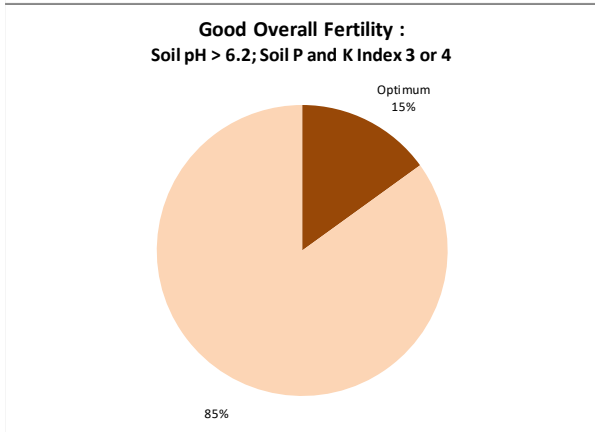

Soil Analysis Status and Trends

County	Monaghan
Year	2021
Enterprise	All Farms
Number of Samples	828

Soil Analysis Status and Trends

County	Monaghan
Year	2021
Enterprise	Dairy
Number of Samples	497

Soil Analysis Status and Trends