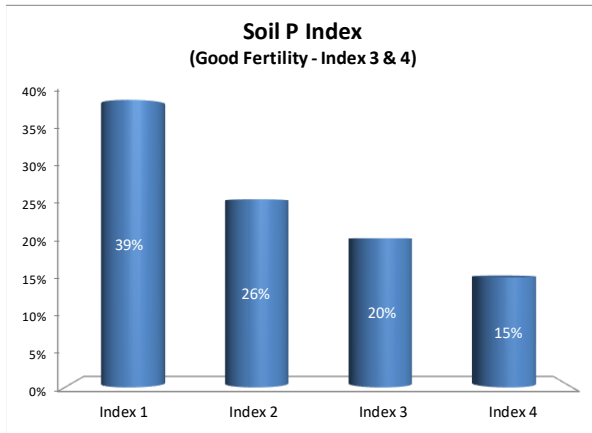

Soil Analysis Status and Trends

County	Monaghan
Year	2021
Enterprise	All Farms
Number of Samples	828

Soil Analysis Status and Trends

County	Monaghan
Year	2021
Enterprise	Dairy
Number of Samples	497

Soil Analysis Status and Trends