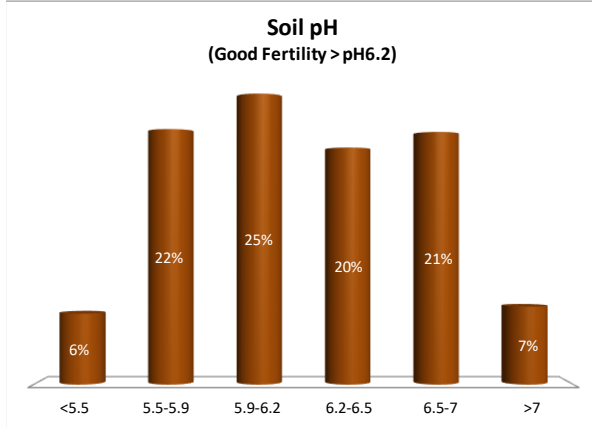

Soil Analysis Status and Trends

County	Monaghan
Year	2021
Enterprise	All Farms
Number of Samples	828

Soil Analysis Status and Trends

County	Monaghan
Year	2021
Enterprise	Dairy
Number of Samples	497

Soil Analysis Status and Trends