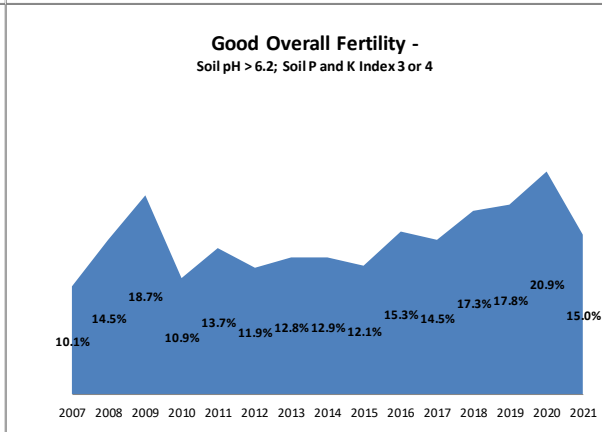

Soil Analysis Status and Trends

County	Monaghan
Year	2021
Enterprise	All Farms
Number of Samples	828

Soil Analysis Status and Trends

County	Monaghan
Year	2021
Enterprise	Dairy
Number of Samples	497

Soil Analysis Status and Trends