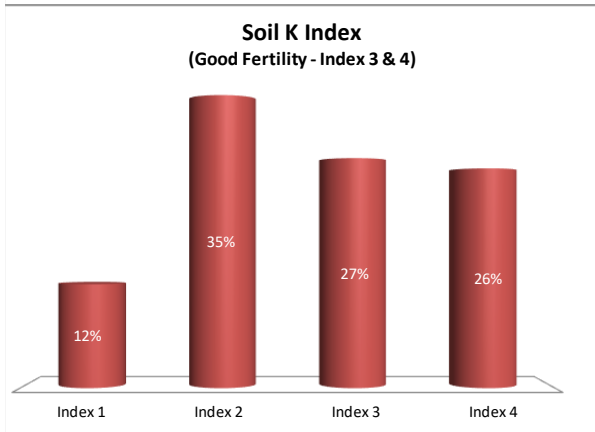

Soil Analysis Status and Trends

County	Monaghan
Year	2021
Enterprise	All Farms
Number of Samples	828

Soil Analysis Status and Trends

County	Monaghan
Year	2021
Enterprise	Dairy
Number of Samples	497

Soil Analysis Status and Trends