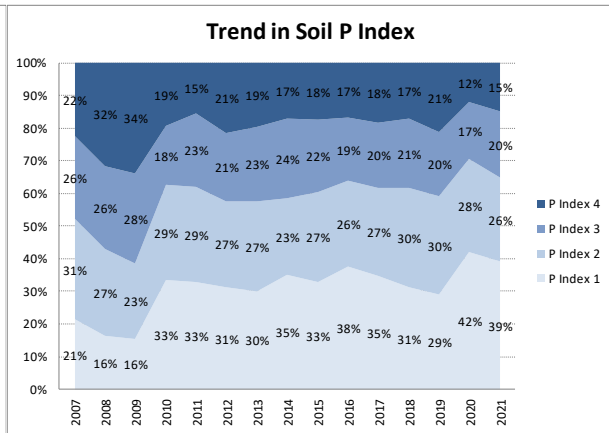

Soil Analysis Status and Trends

County	Monaghan
Year	2021
Enterprise	All Farms
Number of Samples	828

Soil Analysis Status and Trends

County	Monaghan
Year	2021
Enterprise	Dairy
Number of Samples	497

Soil Analysis Status and Trends