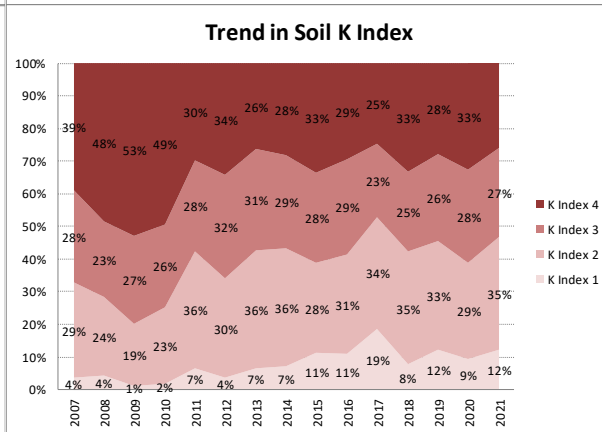

Soil Analysis Status and Trends

County	Monaghan
Year	2021
Enterprise	All Farms
Number of Samples	828

Soil Analysis Status and Trends

County	Monaghan
Year	2021
Enterprise	Dairy
Number of Samples	497

Soil Analysis Status and Trends