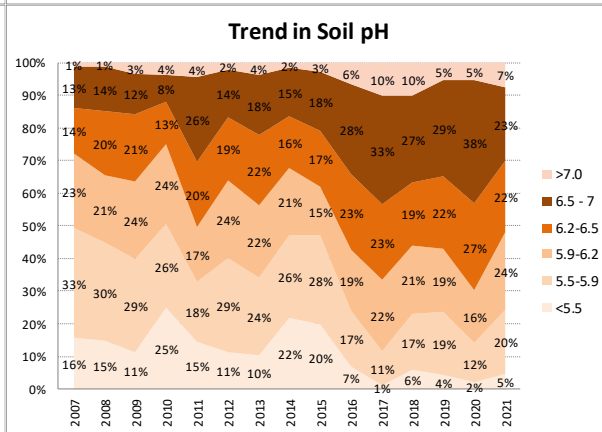

Soil Analysis Status and Trends

County	Monaghan
Year	2021
Enterprise	All Farms
Number of Samples	828

Soil Analysis Status and Trends

County	Monaghan
Year	2021
Enterprise	Dairy
Number of Samples	497

Soil Analysis Status and Trends