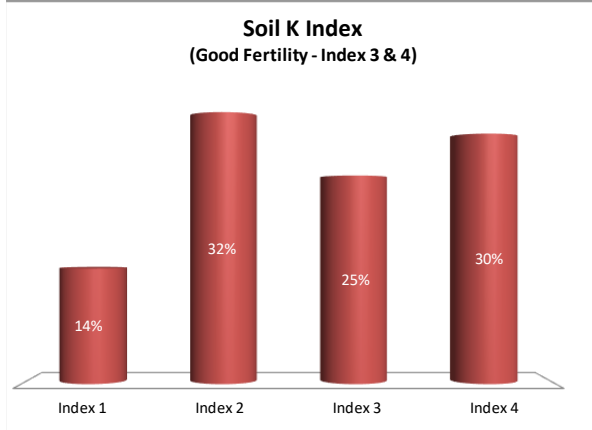

Soil Analysis Status and Trends

County	Monaghan
Year	2021
Enterprise	All Farms
Number of Samples	828

Soil Analysis Status and Trends

County	Monaghan
Year	2021
Enterprise	Dairy
Number of Samples	497

Soil Analysis Status and Trends