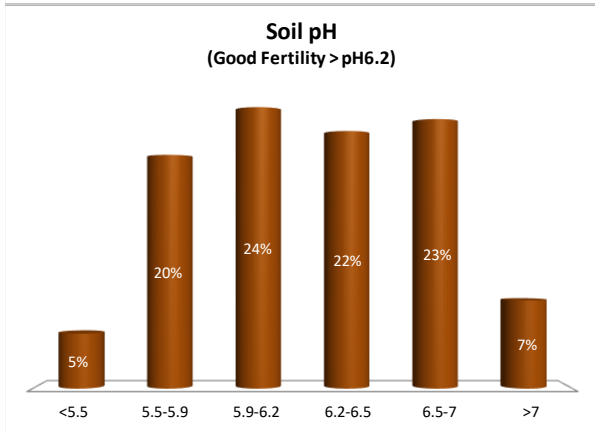

Soil Analysis Status and Trends

County	Monaghan
Year	2021
Enterprise	All Farms
Number of Samples	828

Soil Analysis Status and Trends

County	Monaghan
Year	2021
Enterprise	Dairy
Number of Samples	497

Soil Analysis Status and Trends