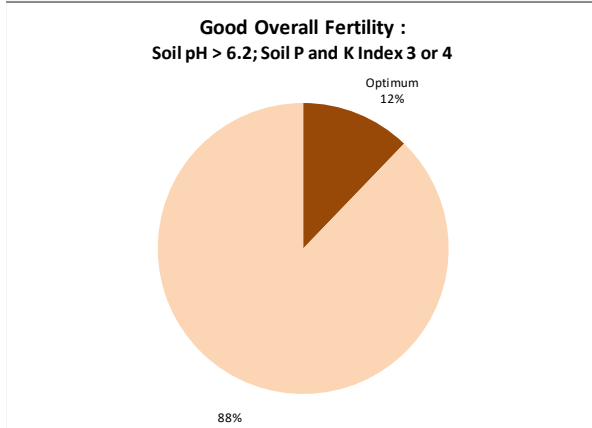

Soil Analysis Status and Trends

County	Monaghan
Year	2021
Enterprise	All Farms
Number of Samples	828

Soil Analysis Status and Trends

County	Monaghan
Year	2021
Enterprise	Dairy
Number of Samples	497

Soil Analysis Status and Trends