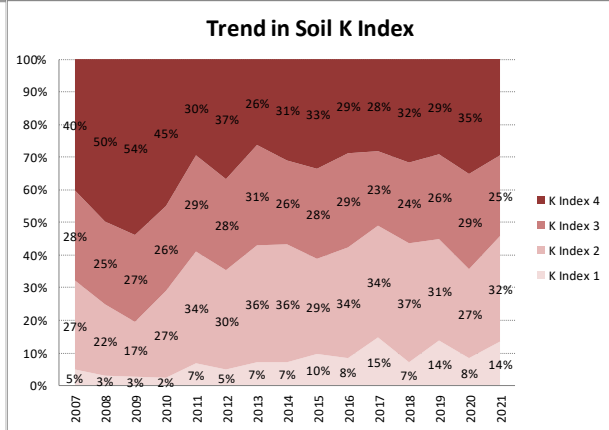

Soil Analysis Status and Trends

County	Monaghan
Year	2021
Enterprise	All Farms
Number of Samples	828

Soil Analysis Status and Trends

County	Monaghan
Year	2021
Enterprise	Dairy
Number of Samples	497

Soil Analysis Status and Trends