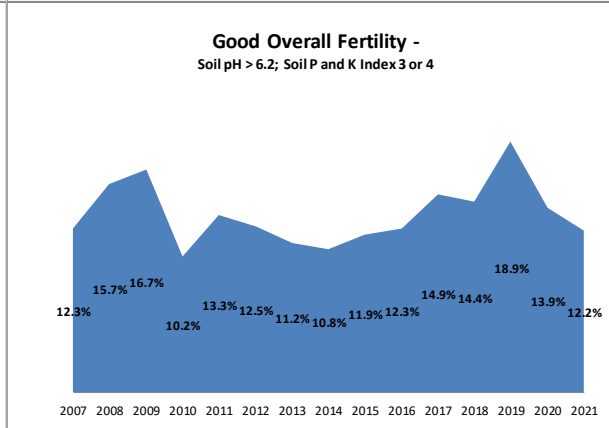

Soil Analysis Status and Trends

County	Monaghan
Year	2021
Enterprise	All Farms
Number of Samples	828

Soil Analysis Status and Trends

County	Monaghan
Year	2021
Enterprise	Dairy
Number of Samples	497

Soil Analysis Status and Trends