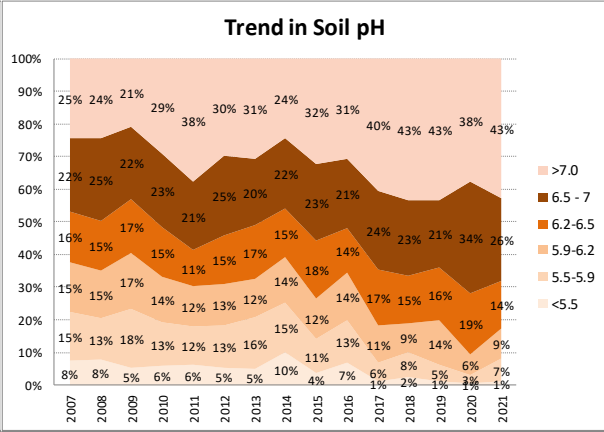

Soil Analysis Status and Trends

County	Offaly
Year	2021
Enterprise	All Farms
Number of Samples	333

Soil Analysis Status and Trends

County	Offaly
Year	2021
Enterprise	Dairy
Number of Samples	125

Soil Analysis Status and Trends