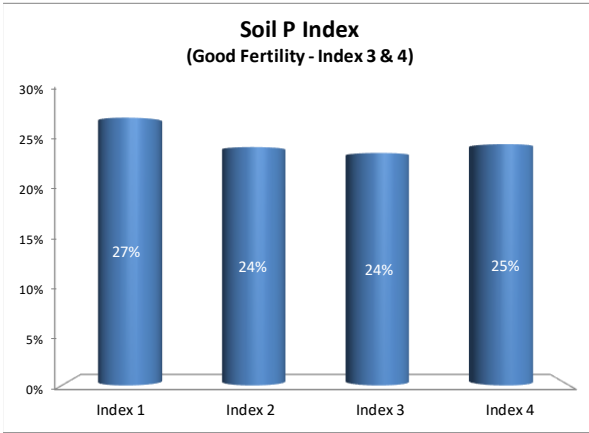

Soil Analysis Status and Trends

County	Offaly
Year	2021
Enterprise	All Farms
Number of Samples	333

Soil Analysis Status and Trends

County	Offaly
Year	2021
Enterprise	Dairy
Number of Samples	125

Soil Analysis Status and Trends