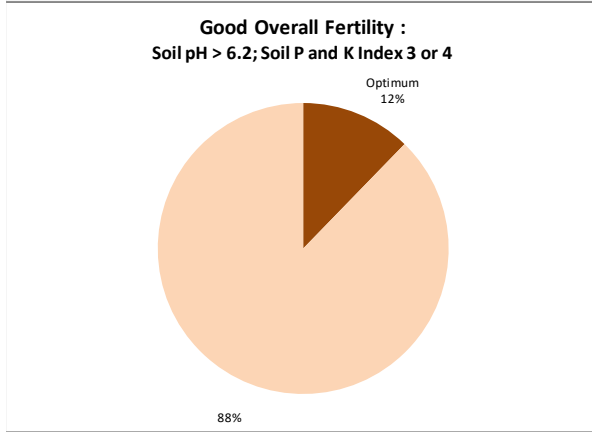

Soil Analysis Status and Trends

County	Offaly
Year	2021
Enterprise	Drystock
Number of Samples	143