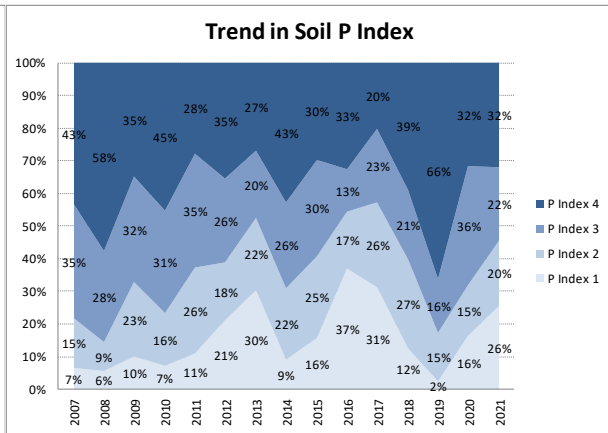

Soil Analysis Status and Trends

County	Offaly
Year	2021
Enterprise	All Farms
Number of Samples	333

Soil Analysis Status and Trends

County	Offaly
Year	2021
Enterprise	Dairy
Number of Samples	125

Soil Analysis Status and Trends