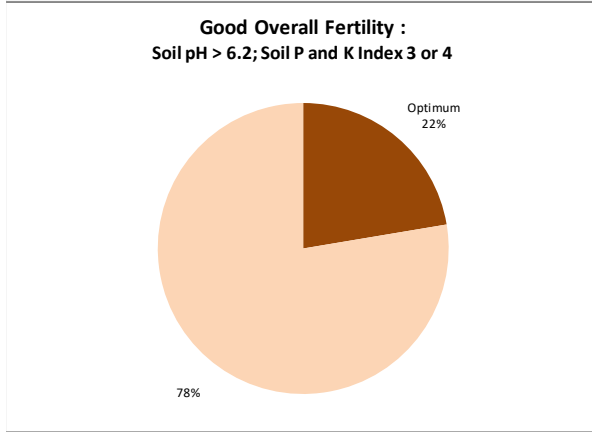

Soil Analysis Status and Trends

County	Offaly
Year	2021
Enterprise	All Farms
Number of Samples	333

Soil Analysis Status and Trends

County	Offaly
Year	2021
Enterprise	Dairy
Number of Samples	125

Soil Analysis Status and Trends