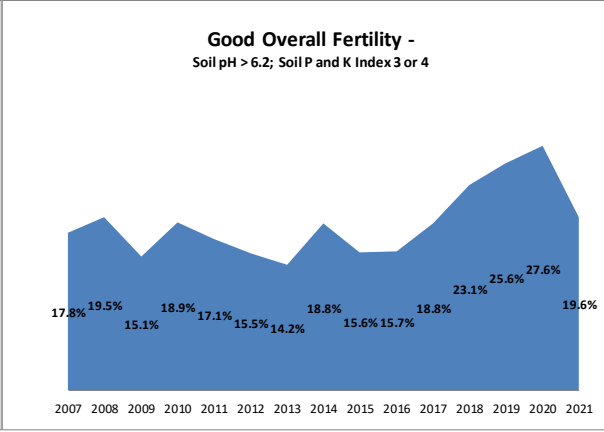

Soil Analysis Status and Trends

County	Offaly
Year	2021
Enterprise	All Farms
Number of Samples	333

Soil Analysis Status and Trends

County	Offaly
Year	2021
Enterprise	Dairy
Number of Samples	125

Soil Analysis Status and Trends