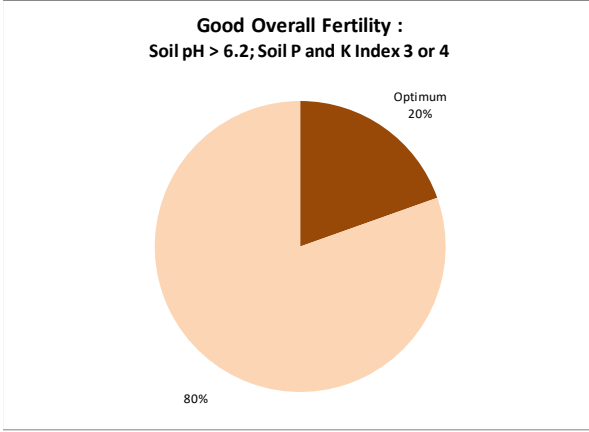

Soil Analysis Status and Trends

County	Offaly
Year	2021
Enterprise	All Farms
Number of Samples	333

Soil Analysis Status and Trends

County	Offaly
Year	2021
Enterprise	Dairy
Number of Samples	125

Soil Analysis Status and Trends