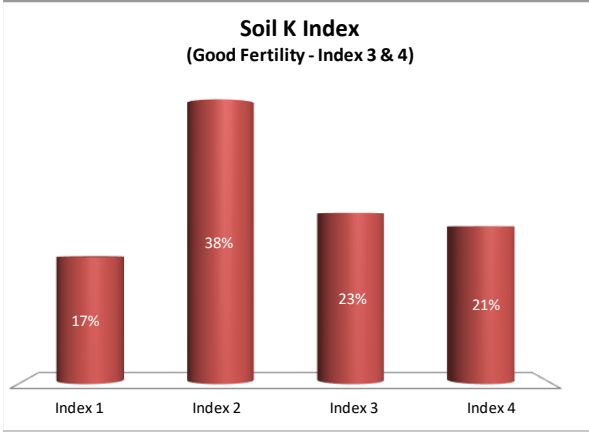

Soil Analysis Status and Trends

County	Offaly
Year	2021
Enterprise	All Farms
Number of Samples	333

Soil Analysis Status and Trends

County	Offaly
Year	2021
Enterprise	Dairy
Number of Samples	125

Soil Analysis Status and Trends