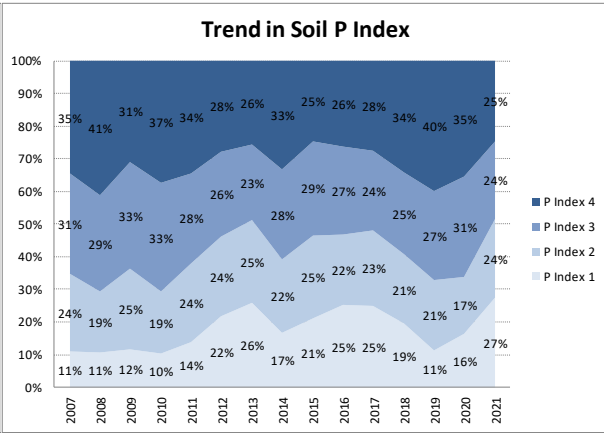

Soil Analysis Status and Trends

County	Offaly
Year	2021
Enterprise	All Farms
Number of Samples	333

Soil Analysis Status and Trends

County	Offaly
Year	2021
Enterprise	Dairy
Number of Samples	125

Soil Analysis Status and Trends