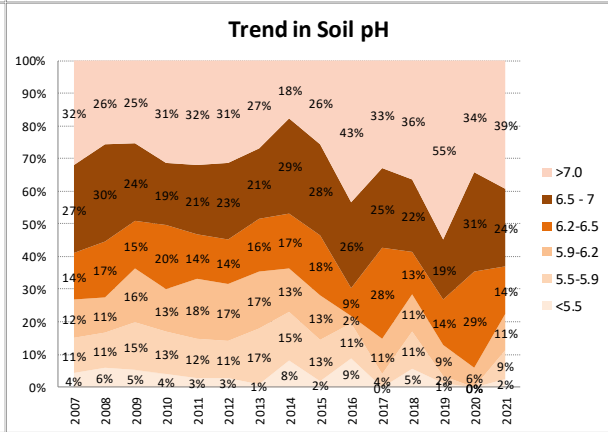

Soil Analysis Status and Trends

County	Offaly
Year	2021
Enterprise	All Farms
Number of Samples	333

Soil Analysis Status and Trends

County	Offaly
Year	2021
Enterprise	Dairy
Number of Samples	125

Soil Analysis Status and Trends