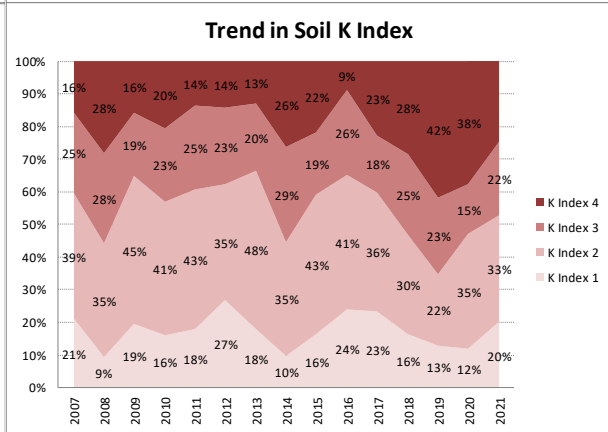

Soil Analysis Status and Trends

County	Offaly
Year	2021
Enterprise	All Farms
Number of Samples	333

Soil Analysis Status and Trends

County	Offaly
Year	2021
Enterprise	Dairy
Number of Samples	125

Soil Analysis Status and Trends