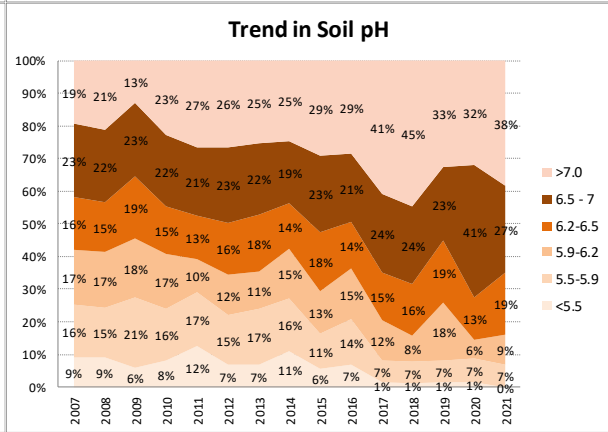

Soil Analysis Status and Trends

County	Offaly
Year	2021
Enterprise	Drystock
Number of Samples	143