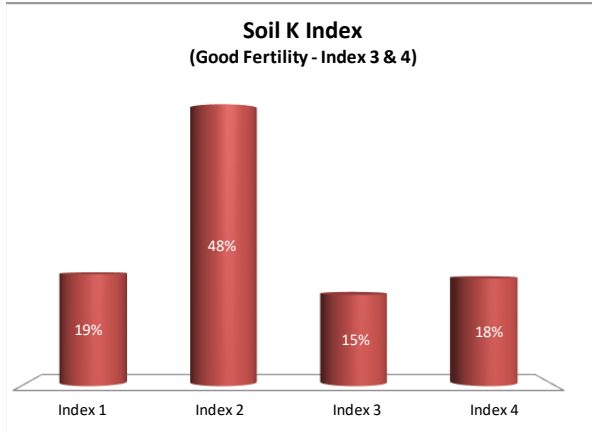

Soil Analysis Status and Trends

County	Offaly
Year	2021
Enterprise	Drystock
Number of Samples	143