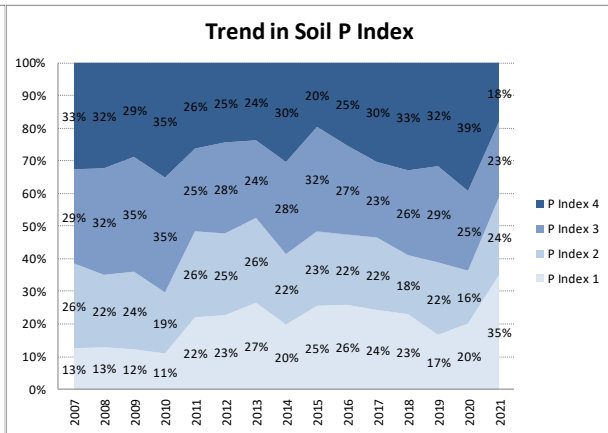

Soil Analysis Status and Trends

County	Offaly
Year	2021
Enterprise	Drystock
Number of Samples	143