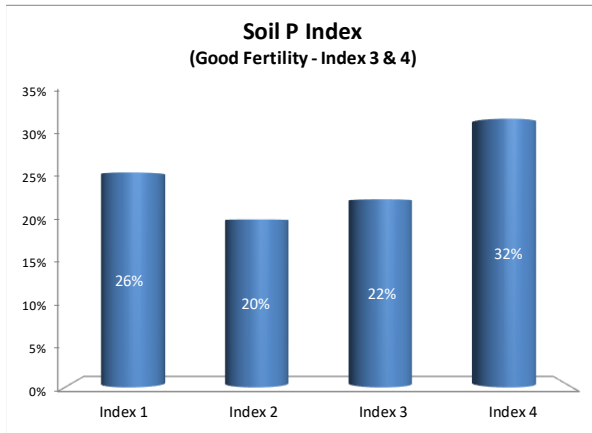

Soil Analysis Status and Trends

County	Offaly
Year	2021
Enterprise	All Farms
Number of Samples	333

Soil Analysis Status and Trends

County	Offaly
Year	2021
Enterprise	Dairy
Number of Samples	125

Soil Analysis Status and Trends