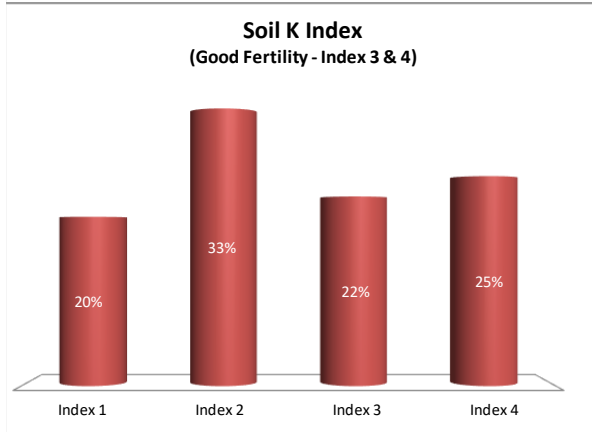

Soil Analysis Status and Trends

County	Offaly
Year	2021
Enterprise	All Farms
Number of Samples	333

Soil Analysis Status and Trends

County	Offaly
Year	2021
Enterprise	Dairy
Number of Samples	125

Soil Analysis Status and Trends