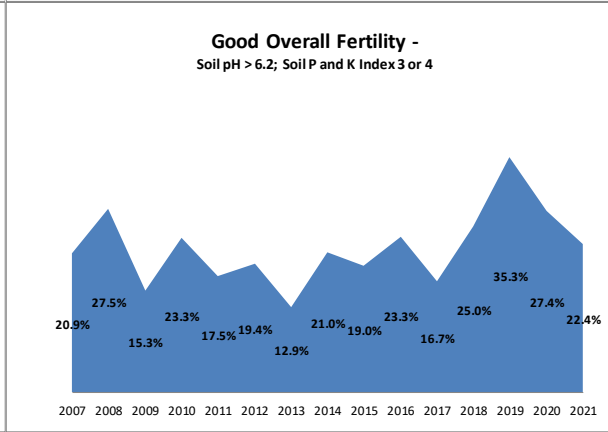

Soil Analysis Status and Trends

County	Offaly
Year	2021
Enterprise	All Farms
Number of Samples	333

Soil Analysis Status and Trends

County	Offaly
Year	2021
Enterprise	Dairy
Number of Samples	125

Soil Analysis Status and Trends