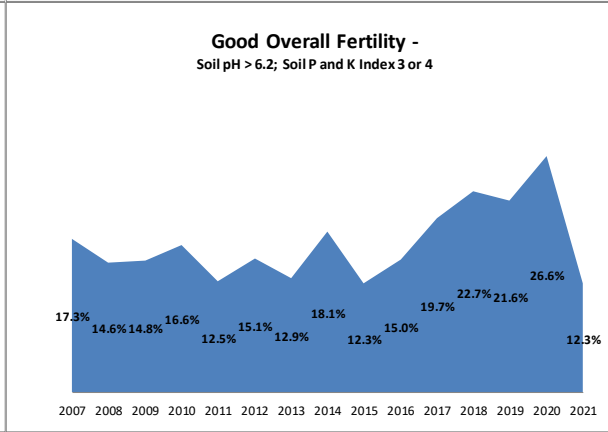

Soil Analysis Status and Trends

County	Offaly
Year	2021
Enterprise	Drystock
Number of Samples	143