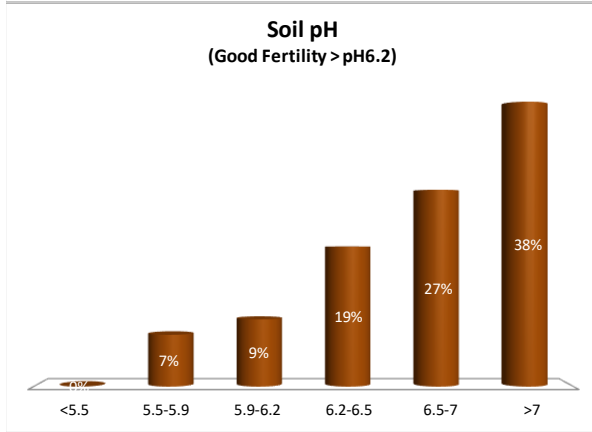

Soil Analysis Status and Trends

County	Offaly
Year	2021
Enterprise	Drystock
Number of Samples	143