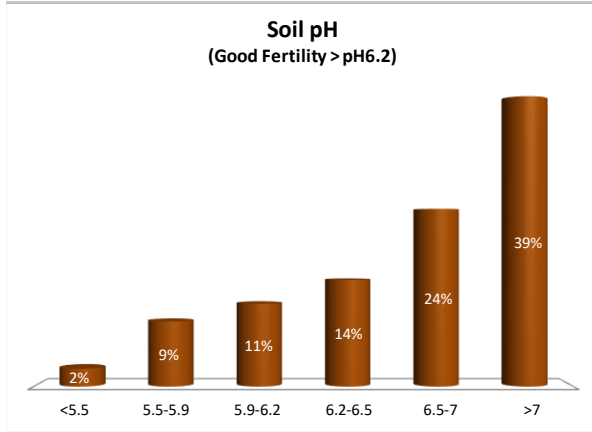

Soil Analysis Status and Trends

County	Offaly
Year	2021
Enterprise	All Farms
Number of Samples	333

Soil Analysis Status and Trends

County	Offaly
Year	2021
Enterprise	Dairy
Number of Samples	125

Soil Analysis Status and Trends