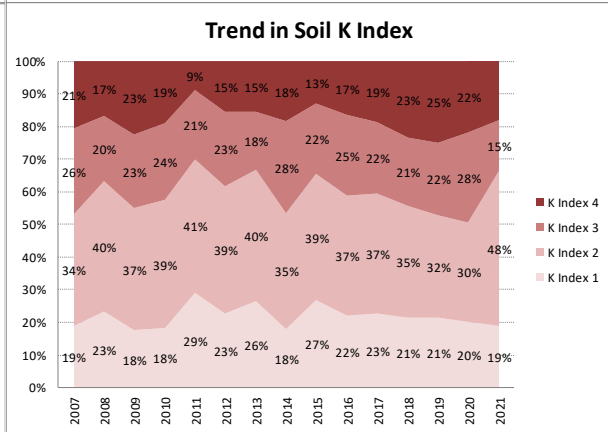

Soil Analysis Status and Trends

County	Offaly
Year	2021
Enterprise	Drystock
Number of Samples	143