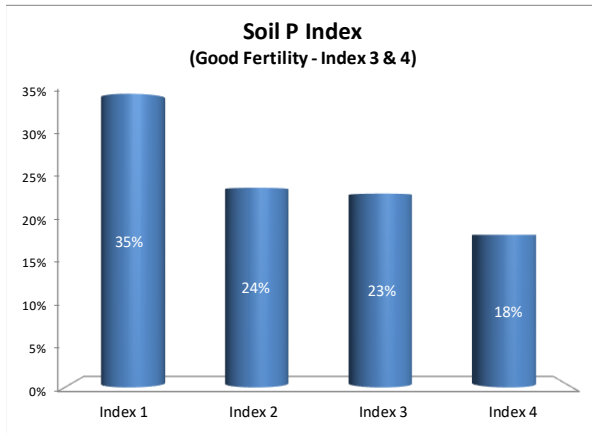

Soil Analysis Status and Trends

County	Offaly
Year	2021
Enterprise	Drystock
Number of Samples	143