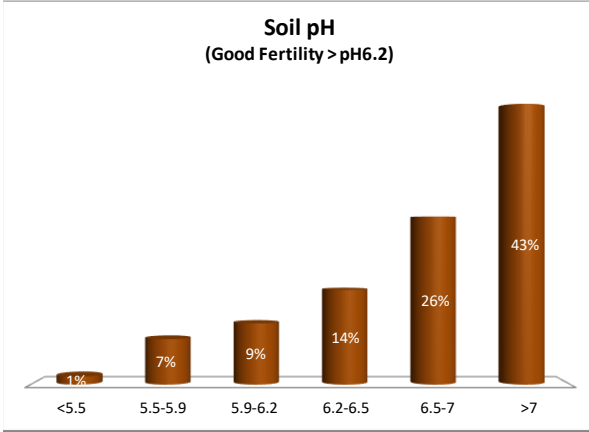

Soil Analysis Status and Trends

County	Offaly
Year	2021
Enterprise	All Farms
Number of Samples	333

Soil Analysis Status and Trends

County	Offaly
Year	2021
Enterprise	Dairy
Number of Samples	125

Soil Analysis Status and Trends