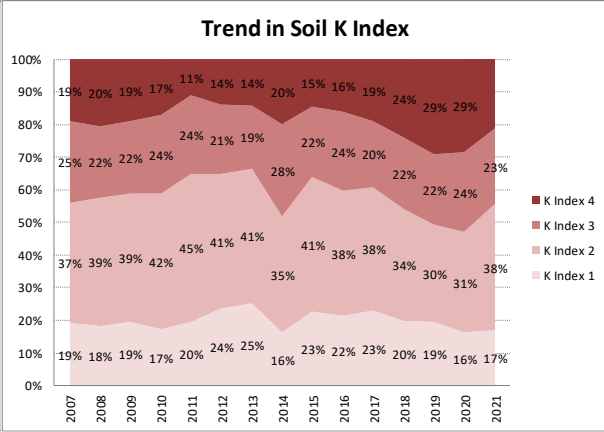

Soil Analysis Status and Trends

County	Offaly
Year	2021
Enterprise	All Farms
Number of Samples	333

Soil Analysis Status and Trends

County	Offaly
Year	2021
Enterprise	Dairy
Number of Samples	125

Soil Analysis Status and Trends