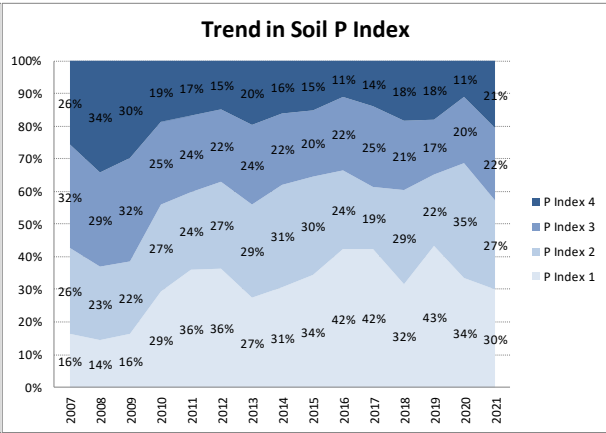

# Soil Analysis Status and Trends

County	Sligo
Year	2021
Enterprise	All Farms
Number of Samples	300

# Soil Analysis Status and Trends

County	Sligo
Year	2021
Enterprise	Dairy
Number of Samples	148