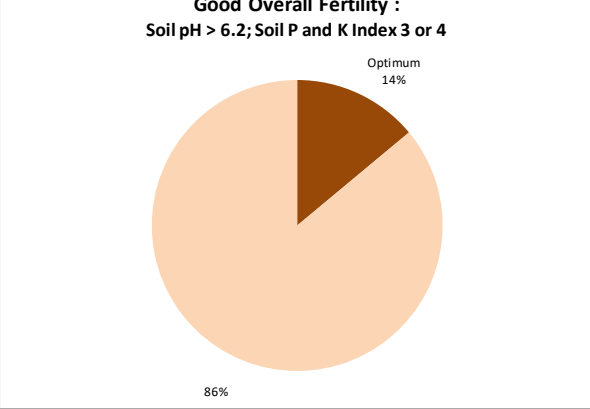

# Soil Analysis Status and Trends

County	Sligo
Year	2021
Enterprise	All Farms
Number of Samples	300

# Soil Analysis Status and Trends

County	Sligo
Year	2021
Enterprise	Dairy
Number of Samples	148