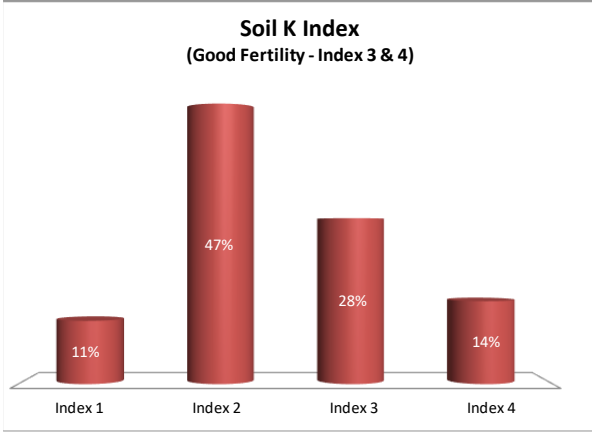

# Soil Analysis Status and Trends

County	Sligo
Year	2021
Enterprise	All Farms
Number of Samples	300

# Soil Analysis Status and Trends

County	Sligo
Year	2021
Enterprise	Dairy
Number of Samples	148