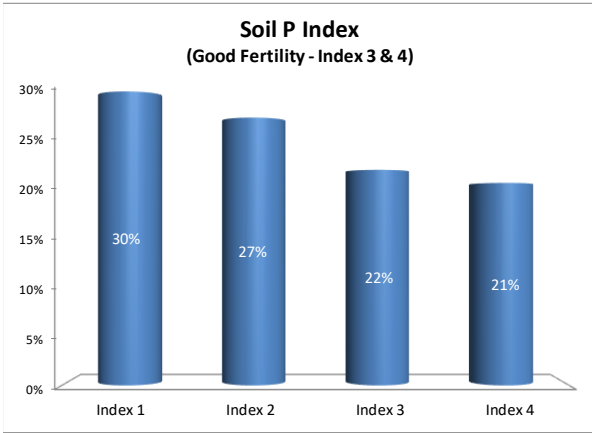

# Soil Analysis Status and Trends

County	Sligo
Year	2021
Enterprise	All Farms
Number of Samples	300

# Soil Analysis Status and Trends

County	Sligo
Year	2021
Enterprise	Dairy
Number of Samples	148