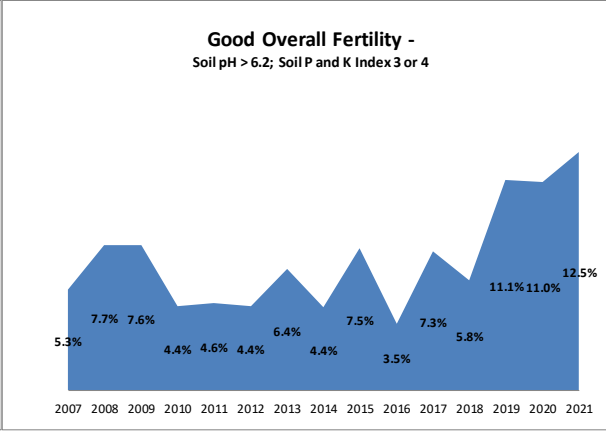

# Soil Analysis Status and Trends

County	Sligo
Year	2021
Enterprise	All Farms
Number of Samples	300

# Soil Analysis Status and Trends

County	Sligo
Year	2021
Enterprise	Dairy
Number of Samples	148