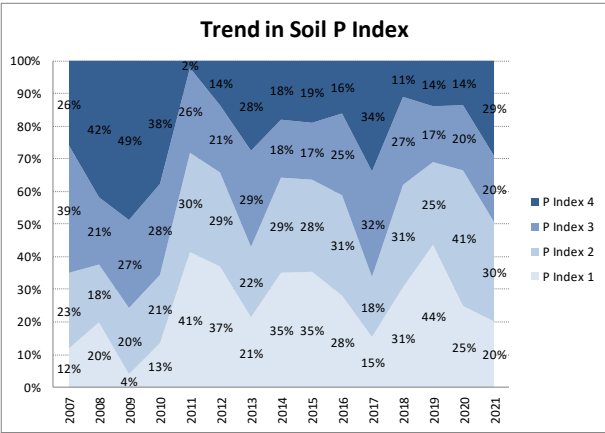

# Soil Analysis Status and Trends

County	Sligo
Year	2021
Enterprise	All Farms
Number of Samples	300

# Soil Analysis Status and Trends

County	Sligo
Year	2021
Enterprise	Dairy
Number of Samples	148