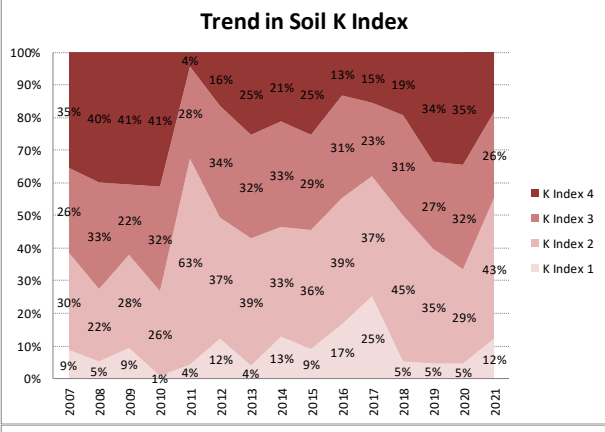

# Soil Analysis Status and Trends

County	Sligo
Year	2021
Enterprise	All Farms
Number of Samples	300

# Soil Analysis Status and Trends

County	Sligo
Year	2021
Enterprise	Dairy
Number of Samples	148