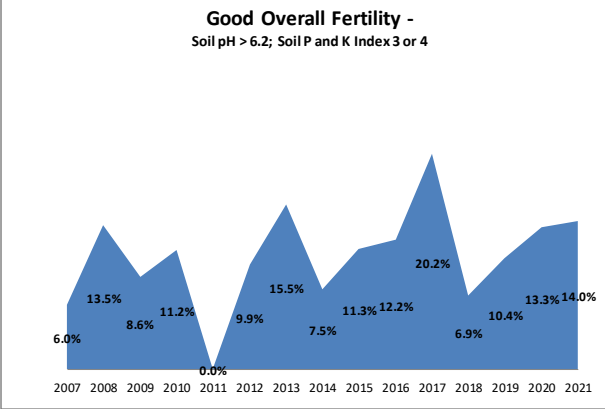

# Soil Analysis Status and Trends

County	Sligo
Year	2021
Enterprise	All Farms
Number of Samples	300

# Soil Analysis Status and Trends

County	Sligo
Year	2021
Enterprise	Dairy
Number of Samples	148