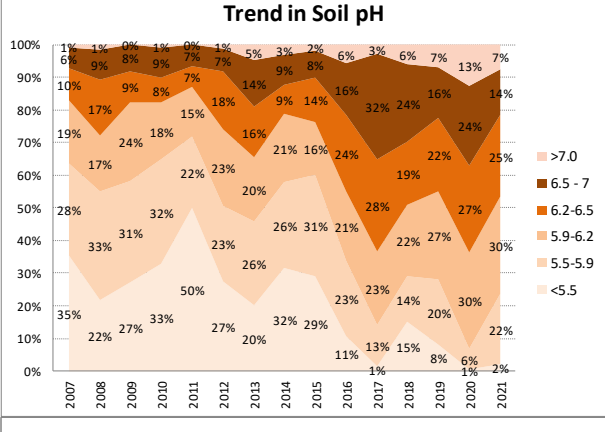

# Soil Analysis Status and Trends

County	Sligo
Year	2021
Enterprise	All Farms
Number of Samples	300

# Soil Analysis Status and Trends

County	Sligo
Year	2021
Enterprise	Dairy
Number of Samples	148