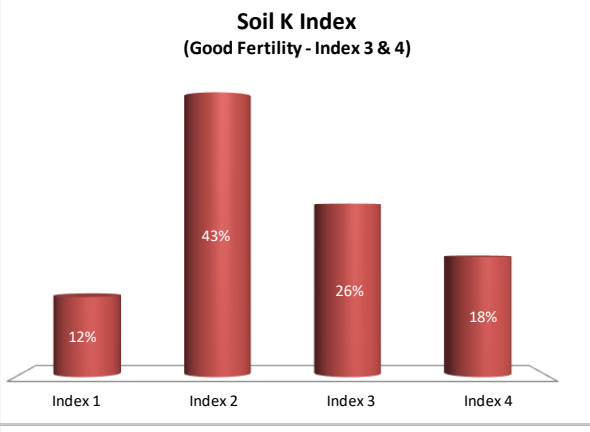

# Soil Analysis Status and Trends

County	Sligo
Year	2021
Enterprise	All Farms
Number of Samples	300

# Soil Analysis Status and Trends

County	Sligo
Year	2021
Enterprise	Dairy
Number of Samples	148