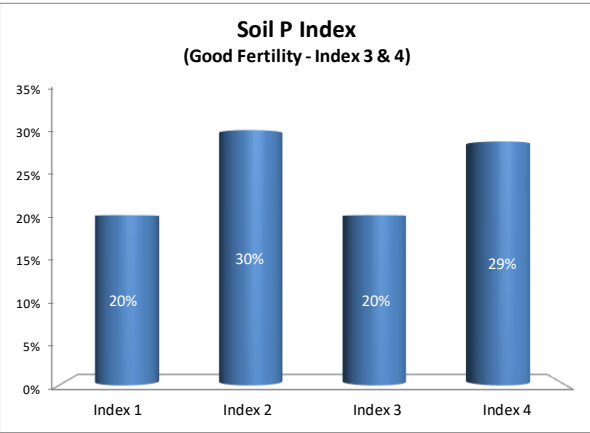

# Soil Analysis Status and Trends

County	Sligo
Year	2021
Enterprise	All Farms
Number of Samples	300

# Soil Analysis Status and Trends

County	Sligo
Year	2021
Enterprise	Dairy
Number of Samples	148