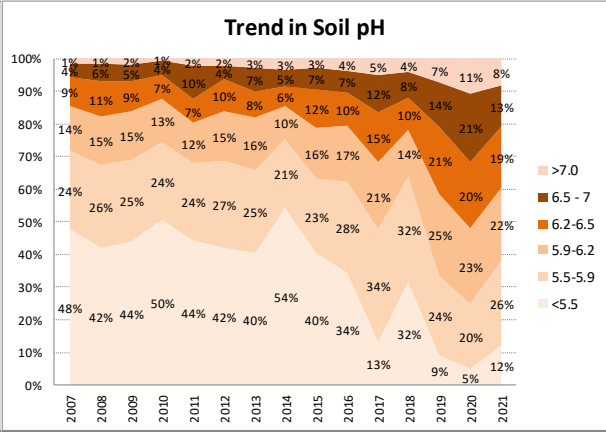

# Soil Analysis Status and Trends

County	Sligo
Year	2021
Enterprise	All Farms
Number of Samples	300

# Soil Analysis Status and Trends

County	Sligo
Year	2021
Enterprise	Dairy
Number of Samples	148