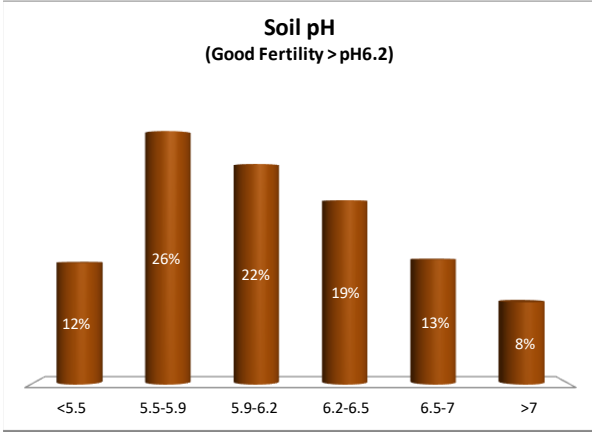

# Soil Analysis Status and Trends

County	Sligo
Year	2021
Enterprise	All Farms
Number of Samples	300

# Soil Analysis Status and Trends

County	Sligo
Year	2021
Enterprise	Dairy
Number of Samples	148