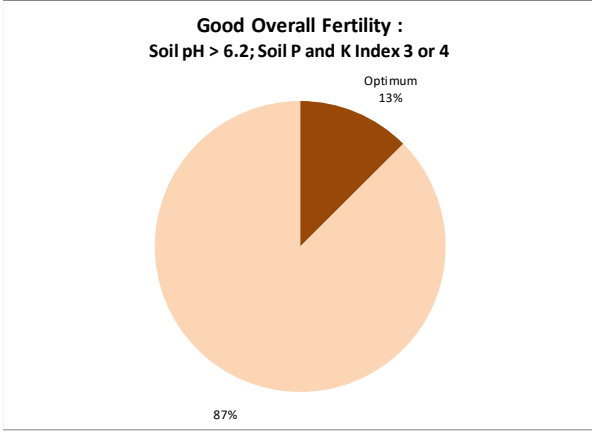

# Soil Analysis Status and Trends

County	Sligo
Year	2021
Enterprise	All Farms
Number of Samples	300

# Soil Analysis Status and Trends

County	Sligo
Year	2021
Enterprise	Dairy
Number of Samples	148