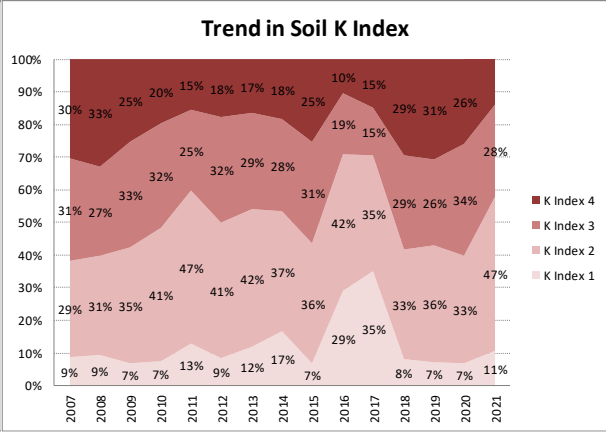

# Soil Analysis Status and Trends

County	Sligo
Year	2021
Enterprise	All Farms
Number of Samples	300

# Soil Analysis Status and Trends

County	Sligo
Year	2021
Enterprise	Dairy
Number of Samples	148