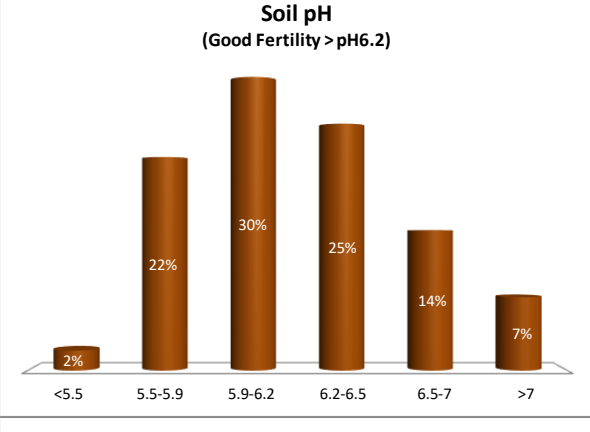

# Soil Analysis Status and Trends

County	Sligo
Year	2021
Enterprise	All Farms
Number of Samples	300

# Soil Analysis Status and Trends

County	Sligo
Year	2021
Enterprise	Dairy
Number of Samples	148