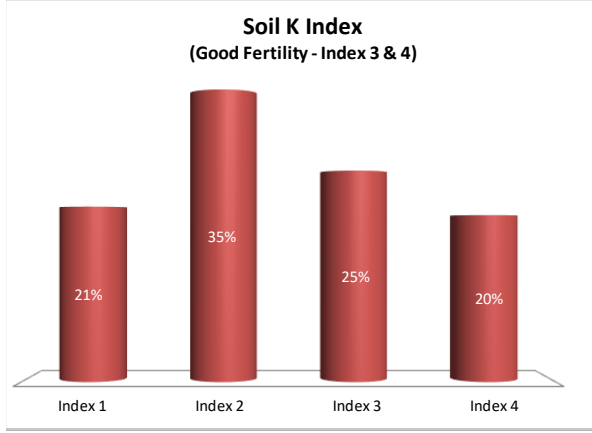

Soil Analysis Status and Trends

County	Tipperary
Year	2021
Enterprise	All Farms
Number of Samples	2,152

Soil Analysis Status and Trends

County	Tipperary
Year	2021
Enterprise	Dairy
Number of Samples	1,597

Soil Analysis Status and Trends

County	Tipperary
Year	2021
Enterprise	Drystock
Number of Samples	500

Soil Analysis Status and Trends

County	Tipperary
Year	2021
Enterprise	Tillage
Number of Samples	37

Caution - Graphics based on low sample number