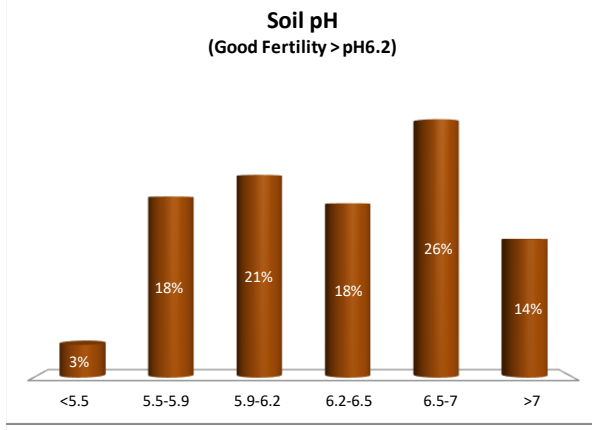

Soil Analysis Status and Trends

County	Tipperary
Year	2021
Enterprise	All Farms
Number of Samples	2,152

Soil Analysis Status and Trends

County	Tipperary
Year	2021
Enterprise	Dairy
Number of Samples	1,597