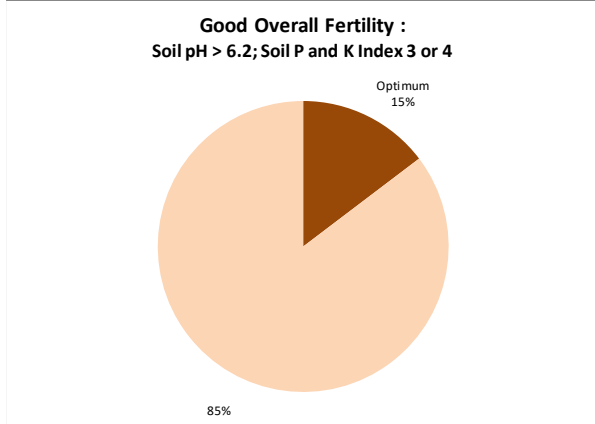

Soil Analysis Status and Trends

County	Tipperary
Year	2021
Enterprise	All Farms
Number of Samples	2,152

Soil Analysis Status and Trends

County	Tipperary
Year	2021
Enterprise	Dairy
Number of Samples	1,597

Soil Analysis Status and Trends

County	Tipperary
Year	2021
Enterprise	Drystock
Number of Samples	500

Soil Analysis Status and Trends

County	Tipperary
Year	2021
Enterprise	Tillage
Number of Samples	37

Caution - Graphics based on low sample number