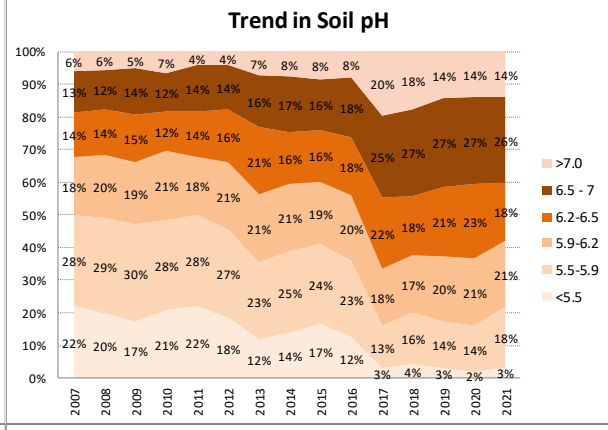

Soil Analysis Status and Trends

County	Tipperary
Year	2021
Enterprise	All Farms
Number of Samples	2,152

Soil Analysis Status and Trends

County	Tipperary
Year	2021
Enterprise	Dairy
Number of Samples	1,597