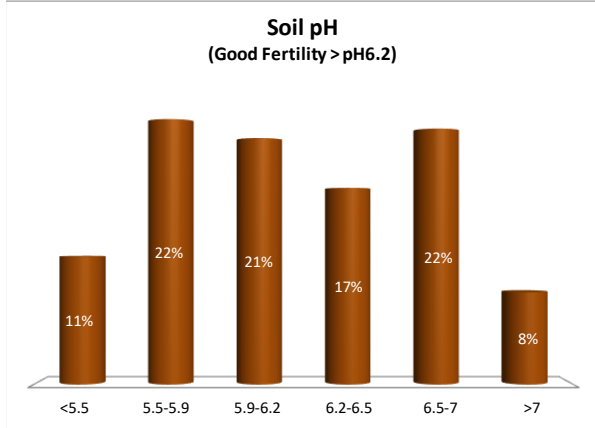

Soil Analysis Status and Trends

County	Tipperary
Year	2021
Enterprise	All Farms
Number of Samples	2,152

Soil Analysis Status and Trends

County	Tipperary
Year	2021
Enterprise	Dairy
Number of Samples	1,597

Soil Analysis Status and Trends

County	Tipperary
Year	2021
Enterprise	Drystock
Number of Samples	500

Soil Analysis Status and Trends

County	Tipperary
Year	2021
Enterprise	Tillage
Number of Samples	37

Caution - Graphics based on low sample number