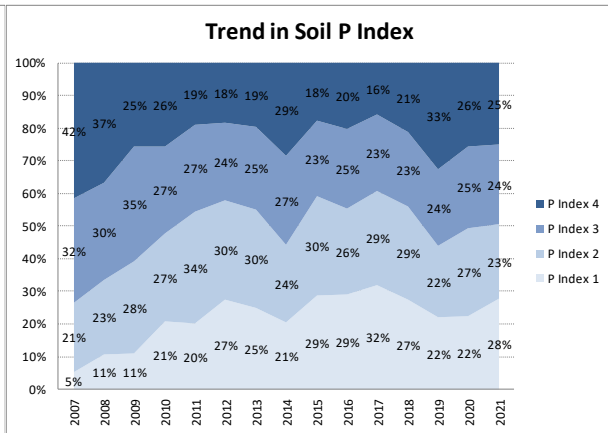

Soil Analysis Status and Trends

County	Tipperary
Year	2021
Enterprise	All Farms
Number of Samples	2,152

Soil Analysis Status and Trends

County	Tipperary
Year	2021
Enterprise	Dairy
Number of Samples	1,597

Soil Analysis Status and Trends

County	Tipperary
Year	2021
Enterprise	Drystock
Number of Samples	500

Soil Analysis Status and Trends

County	Tipperary
Year	2021
Enterprise	Tillage
Number of Samples	37

Caution - Graphics based on low sample number