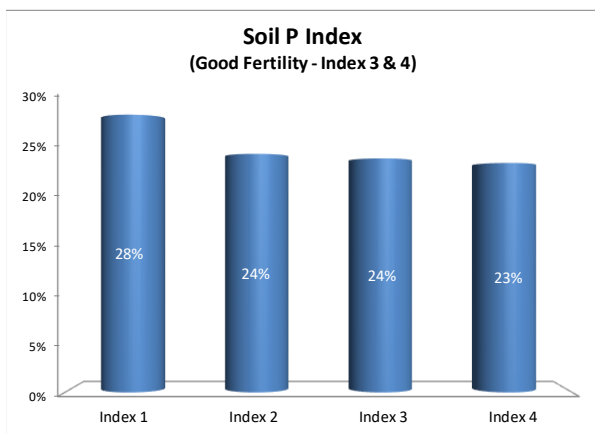

Soil Analysis Status and Trends

County	Tipperary
Year	2021
Enterprise	All Farms
Number of Samples	2,152

Soil Analysis Status and Trends

County	Tipperary
Year	2021
Enterprise	Dairy
Number of Samples	1,597

Soil Analysis Status and Trends

County	Tipperary
Year	2021
Enterprise	Drystock
Number of Samples	500

Soil Analysis Status and Trends

County	Tipperary
Year	2021
Enterprise	Tillage
Number of Samples	37

Caution - Graphics based on low sample number