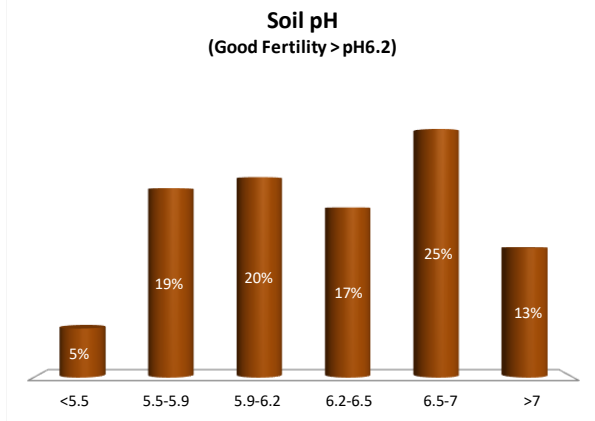

Soil Analysis Status and Trends

County	Tipperary
Year	2021
Enterprise	All Farms
Number of Samples	2,152

Soil Analysis Status and Trends

County	Tipperary
Year	2021
Enterprise	Dairy
Number of Samples	1,597

Soil Analysis Status and Trends

County	Tipperary
Year	2021
Enterprise	Drystock
Number of Samples	500

Soil Analysis Status and Trends

County	Tipperary
Year	2021
Enterprise	Tillage
Number of Samples	37

Caution - Graphics based on low sample number