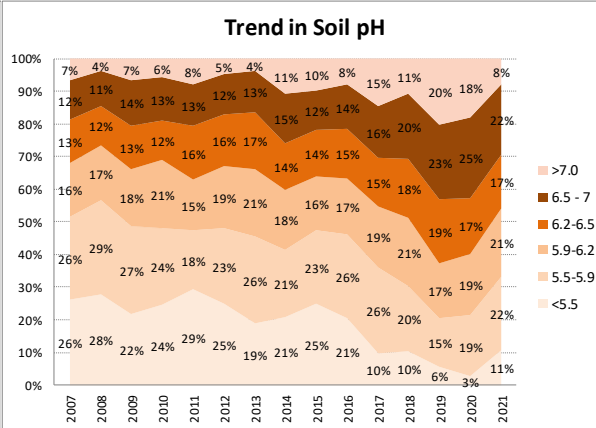

Soil Analysis Status and Trends

County	Tipperary
Year	2021
Enterprise	All Farms
Number of Samples	2,152

Soil Analysis Status and Trends

County	Tipperary
Year	2021
Enterprise	Dairy
Number of Samples	1,597

Soil Analysis Status and Trends

County	Tipperary
Year	2021
Enterprise	Drystock
Number of Samples	500

Soil Analysis Status and Trends

County	Tipperary
Year	2021
Enterprise	Tillage
Number of Samples	37

Caution - Graphics based on low sample number