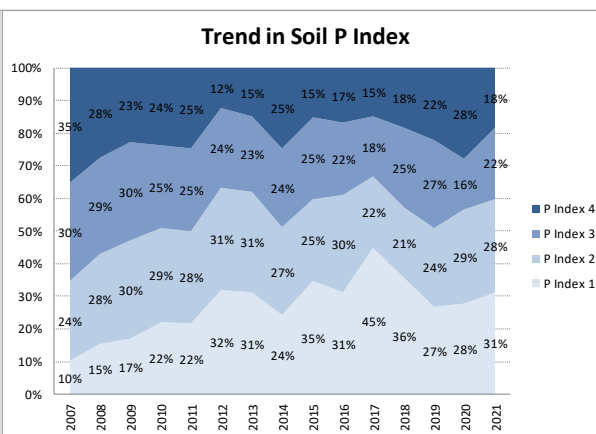

Soil Analysis Status and Trends

County	Tipperary
Year	2021
Enterprise	All Farms
Number of Samples	2,152

Soil Analysis Status and Trends

County	Tipperary
Year	2021
Enterprise	Dairy
Number of Samples	1,597

Soil Analysis Status and Trends

County	Tipperary
Year	2021
Enterprise	Drystock
Number of Samples	500

Soil Analysis Status and Trends

County	Tipperary
Year	2021
Enterprise	Tillage
Number of Samples	37

Caution - Graphics based on low sample number