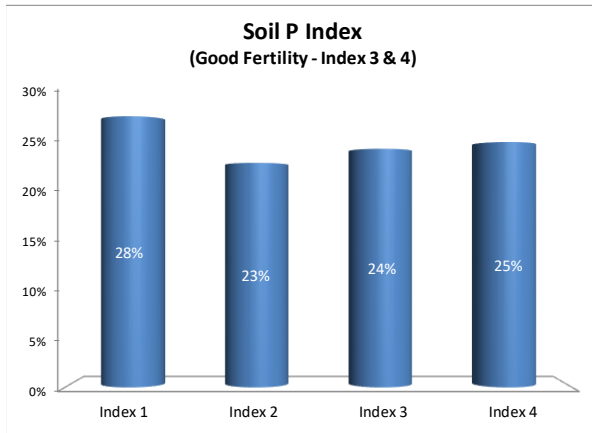

Soil Analysis Status and Trends

County	Tipperary
Year	2021
Enterprise	All Farms
Number of Samples	2,152

Soil Analysis Status and Trends

County	Tipperary
Year	2021
Enterprise	Dairy
Number of Samples	1,597

Soil Analysis Status and Trends

County	Tipperary
Year	2021
Enterprise	Drystock
Number of Samples	500

Soil Analysis Status and Trends

County	Tipperary
Year	2021
Enterprise	Tillage
Number of Samples	37

Caution - Graphics based on low sample number