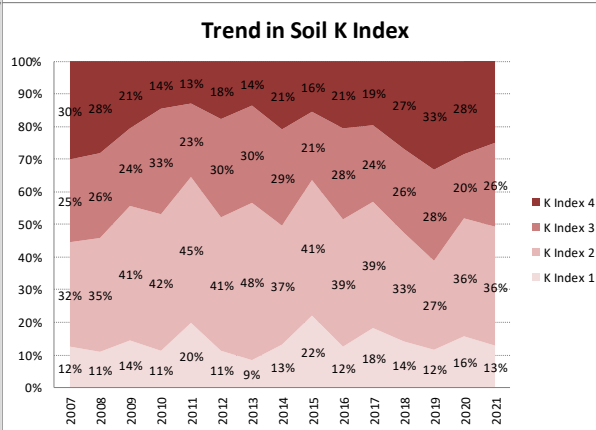

Soil Analysis Status and Trends

County	Tipperary
Year	2021
Enterprise	All Farms
Number of Samples	2,152

Soil Analysis Status and Trends

County	Tipperary
Year	2021
Enterprise	Dairy
Number of Samples	1,597

Soil Analysis Status and Trends

County	Tipperary
Year	2021
Enterprise	Drystock
Number of Samples	500

Soil Analysis Status and Trends

County	Tipperary
Year	2021
Enterprise	Tillage
Number of Samples	37

Caution - Graphics based on low sample number