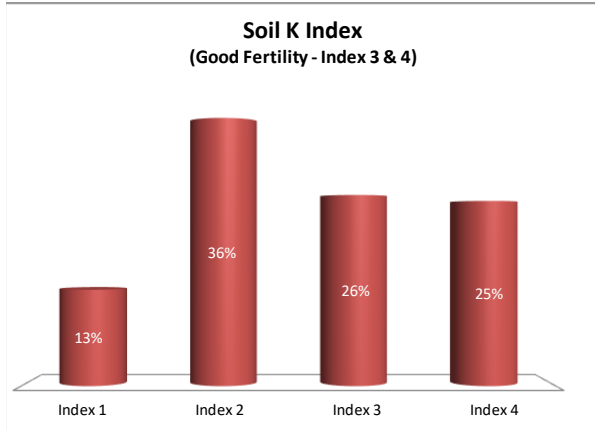

Soil Analysis Status and Trends

County	Tipperary
Year	2021
Enterprise	All Farms
Number of Samples	2,152

Soil Analysis Status and Trends

County	Tipperary
Year	2021
Enterprise	Dairy
Number of Samples	1,597

Soil Analysis Status and Trends

County	Tipperary
Year	2021
Enterprise	Drystock
Number of Samples	500

Soil Analysis Status and Trends

County	Tipperary
Year	2021
Enterprise	Tillage
Number of Samples	37

Caution - Graphics based on low sample number