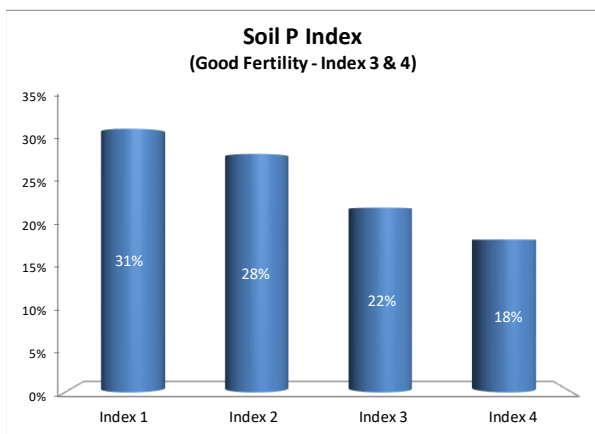

Soil Analysis Status and Trends

County	Tipperary
Year	2021
Enterprise	All Farms
Number of Samples	2,152

Soil Analysis Status and Trends

County	Tipperary
Year	2021
Enterprise	Dairy
Number of Samples	1,597

Soil Analysis Status and Trends

County	Tipperary
Year	2021
Enterprise	Drystock
Number of Samples	500

Soil Analysis Status and Trends

County	Tipperary
Year	2021
Enterprise	Tillage
Number of Samples	37

Caution - Graphics based on low sample number