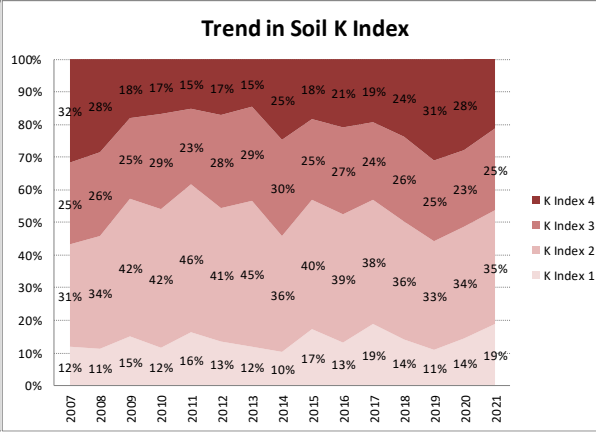

Soil Analysis Status and Trends

County	Tipperary
Year	2021
Enterprise	All Farms
Number of Samples	2,152

Soil Analysis Status and Trends

County	Tipperary
Year	2021
Enterprise	Dairy
Number of Samples	1,597

Soil Analysis Status and Trends

County	Tipperary
Year	2021
Enterprise	Drystock
Number of Samples	500

Soil Analysis Status and Trends

County	Tipperary
Year	2021
Enterprise	Tillage
Number of Samples	37

Caution - Graphics based on low sample number