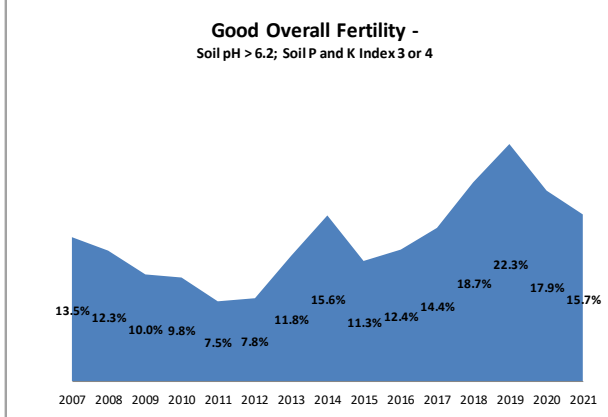

Soil Analysis Status and Trends

County	Tipperary
Year	2021
Enterprise	All Farms
Number of Samples	2,152

Soil Analysis Status and Trends

County	Tipperary
Year	2021
Enterprise	Dairy
Number of Samples	1,597

Soil Analysis Status and Trends

County	Tipperary
Year	2021
Enterprise	Drystock
Number of Samples	500

Soil Analysis Status and Trends

County	Tipperary
Year	2021
Enterprise	Tillage
Number of Samples	37

Caution - Graphics based on low sample number