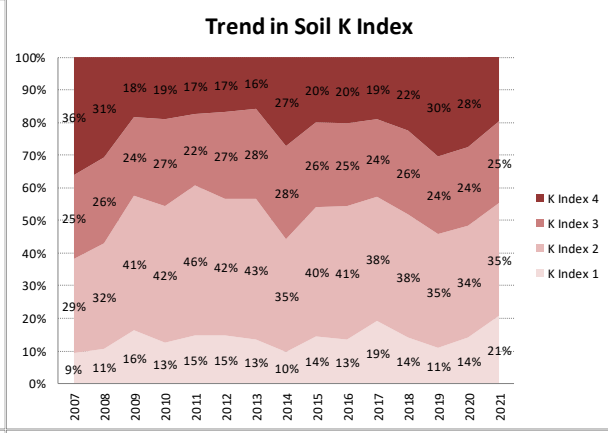

Soil Analysis Status and Trends

County	Tipperary
Year	2021
Enterprise	All Farms
Number of Samples	2,152

Soil Analysis Status and Trends

County	Tipperary
Year	2021
Enterprise	Dairy
Number of Samples	1,597

Soil Analysis Status and Trends

County	Tipperary
Year	2021
Enterprise	Drystock
Number of Samples	500

Soil Analysis Status and Trends

County	Tipperary
Year	2021
Enterprise	Tillage
Number of Samples	37

Caution - Graphics based on low sample number