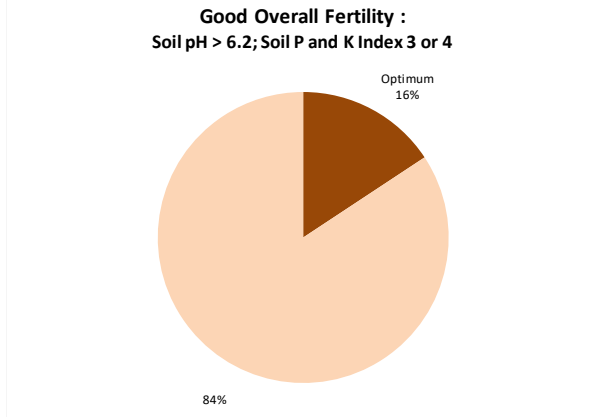

Soil Analysis Status and Trends

County	Tipperary
Year	2021
Enterprise	All Farms
Number of Samples	2,152

Soil Analysis Status and Trends

County	Tipperary
Year	2021
Enterprise	Dairy
Number of Samples	1,597

Soil Analysis Status and Trends

County	Tipperary
Year	2021
Enterprise	Drystock
Number of Samples	500

Soil Analysis Status and Trends

County	Tipperary
Year	2021
Enterprise	Tillage
Number of Samples	37

Caution - Graphics based on low sample number