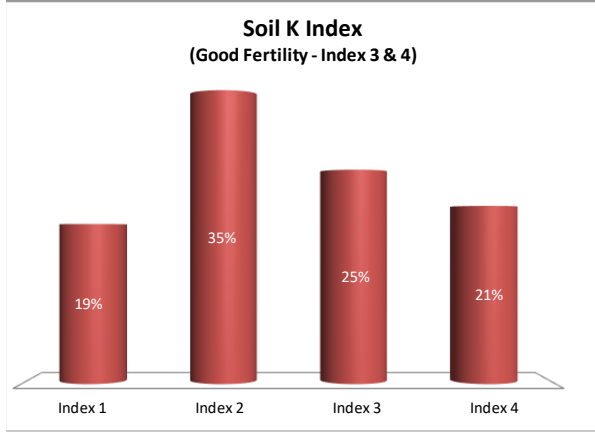

Soil Analysis Status and Trends

County	Tipperary
Year	2021
Enterprise	All Farms
Number of Samples	2,152

Soil Analysis Status and Trends

County	Tipperary
Year	2021
Enterprise	Dairy
Number of Samples	1,597

Soil Analysis Status and Trends

County	Tipperary
Year	2021
Enterprise	Drystock
Number of Samples	500

Soil Analysis Status and Trends

County	Tipperary
Year	2021
Enterprise	Tillage
Number of Samples	37

Caution - Graphics based on low sample number