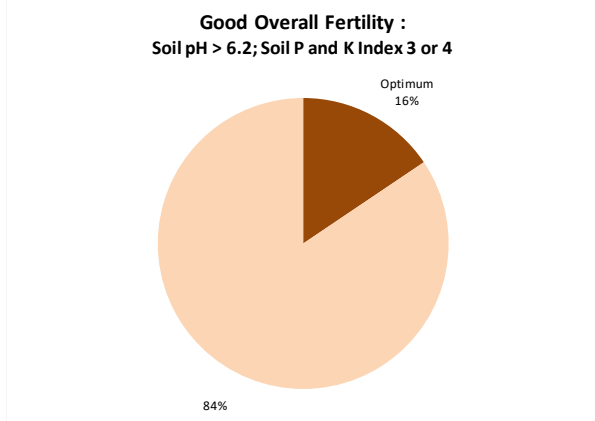

Soil Analysis Status and Trends

County	Tipperary
Year	2021
Enterprise	All Farms
Number of Samples	2,152

Soil Analysis Status and Trends

County	Tipperary
Year	2021
Enterprise	Dairy
Number of Samples	1,597

Soil Analysis Status and Trends

County	Tipperary
Year	2021
Enterprise	Drystock
Number of Samples	500

Soil Analysis Status and Trends

County	Tipperary
Year	2021
Enterprise	Tillage
Number of Samples	37

Caution - Graphics based on low sample number