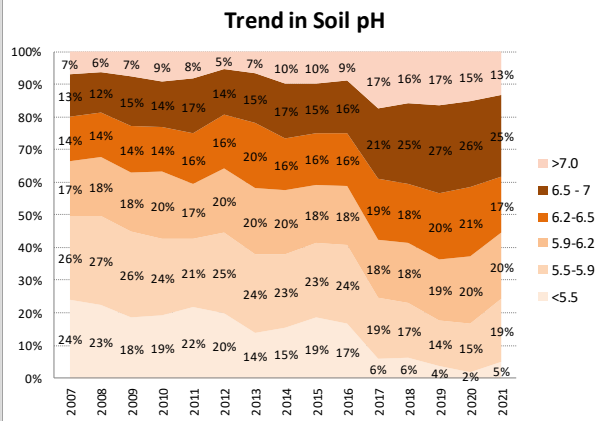

Soil Analysis Status and Trends

County	Tipperary
Year	2021
Enterprise	All Farms
Number of Samples	2,152

Soil Analysis Status and Trends

County	Tipperary
Year	2021
Enterprise	Dairy
Number of Samples	1,597

Soil Analysis Status and Trends

County	Tipperary
Year	2021
Enterprise	Drystock
Number of Samples	500

Soil Analysis Status and Trends

County	Tipperary
Year	2021
Enterprise	Tillage
Number of Samples	37

Caution - Graphics based on low sample number