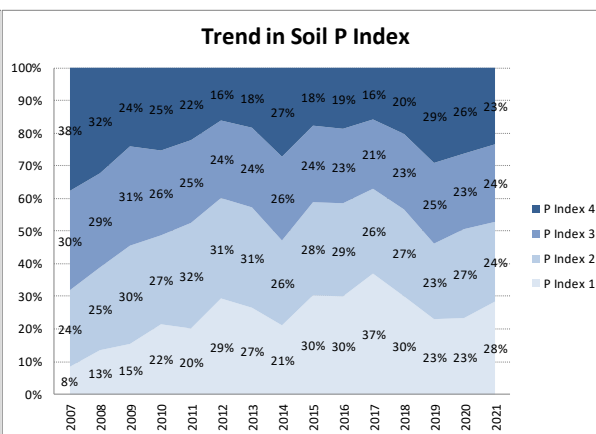

Soil Analysis Status and Trends

County	Tipperary
Year	2021
Enterprise	All Farms
Number of Samples	2,152

Soil Analysis Status and Trends

County	Tipperary
Year	2021
Enterprise	Dairy
Number of Samples	1,597