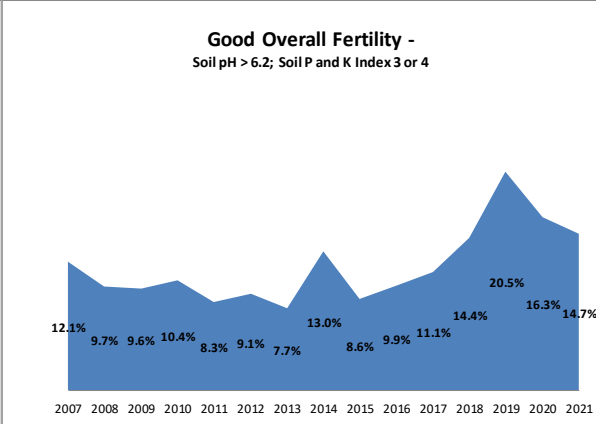

Soil Analysis Status and Trends

County	Tipperary
Year	2021
Enterprise	Drystock
Number of Samples	500