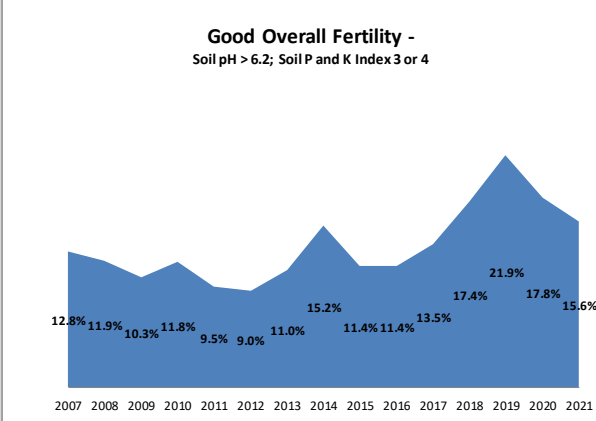

Soil Analysis Status and Trends

County	Tipperary
Year	2021
Enterprise	All Farms
Number of Samples	2,152

Soil Analysis Status and Trends

County	Tipperary
Year	2021
Enterprise	Dairy
Number of Samples	1,597