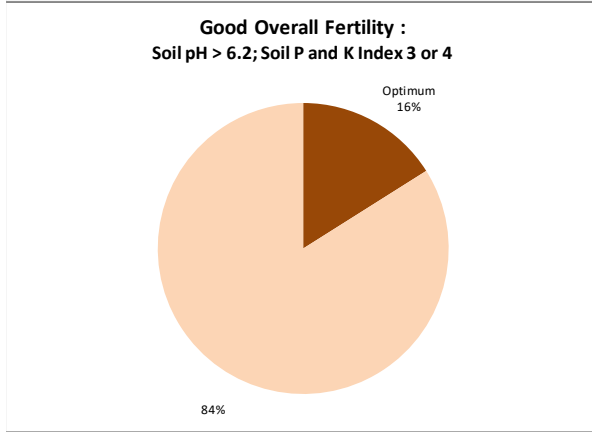

Soil Analysis Status and Trends

County	Waterford
Year	2021
Enterprise	All Farms
Number of Samples	925

Soil Analysis Status and Trends

County	Waterford
Year	2021
Enterprise	Dairy
Number of Samples	778