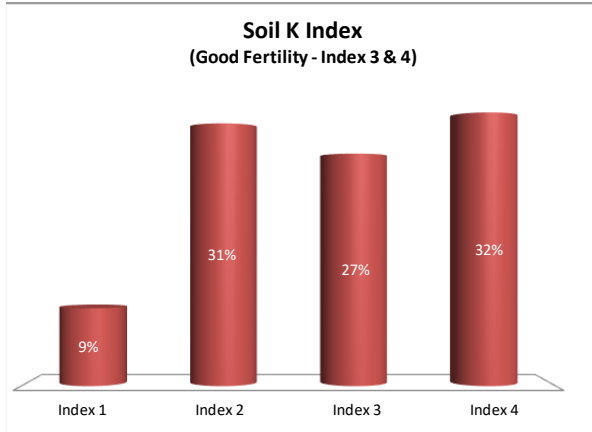

Soil Analysis Status and Trends

County	Waterford
Year	2021
Enterprise	All Farms
Number of Samples	925

Soil Analysis Status and Trends

County	Waterford
Year	2021
Enterprise	Dairy
Number of Samples	778