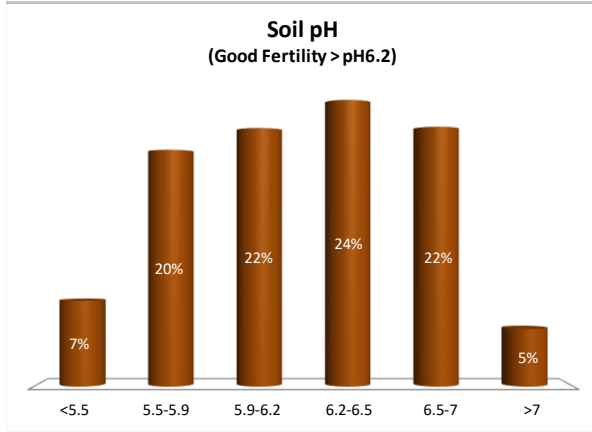

Soil Analysis Status and Trends

County	Waterford
Year	2021
Enterprise	All Farms
Number of Samples	925

Soil Analysis Status and Trends

County	Waterford
Year	2021
Enterprise	Dairy
Number of Samples	778