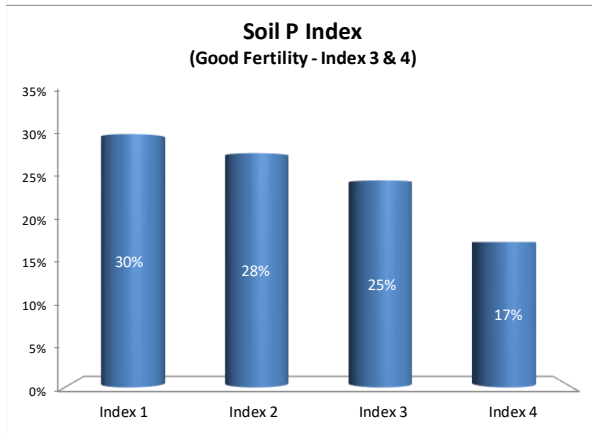

Soil Analysis Status and Trends

County	Waterford
Year	2021
Enterprise	All Farms
Number of Samples	925

Soil Analysis Status and Trends

County	Waterford
Year	2021
Enterprise	Dairy
Number of Samples	778