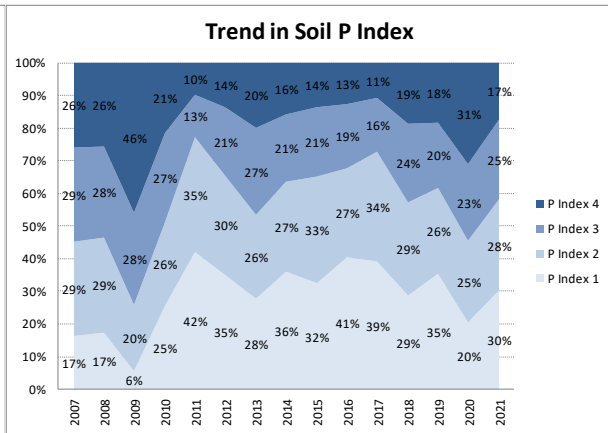

Soil Analysis Status and Trends

County	Waterford
Year	2021
Enterprise	All Farms
Number of Samples	925

Soil Analysis Status and Trends

County	Waterford
Year	2021
Enterprise	Dairy
Number of Samples	778