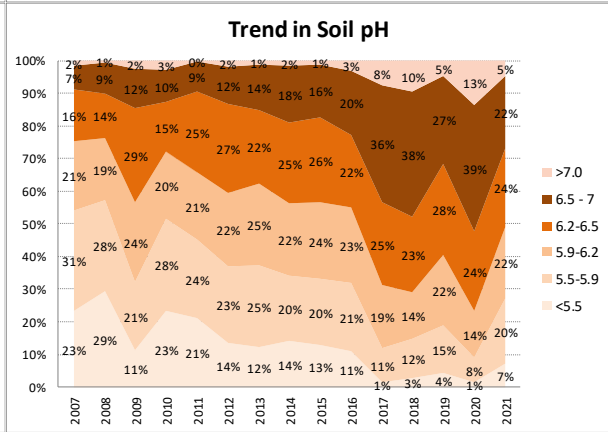

Soil Analysis Status and Trends

County	Waterford
Year	2021
Enterprise	All Farms
Number of Samples	925

Soil Analysis Status and Trends

County	Waterford
Year	2021
Enterprise	Dairy
Number of Samples	778