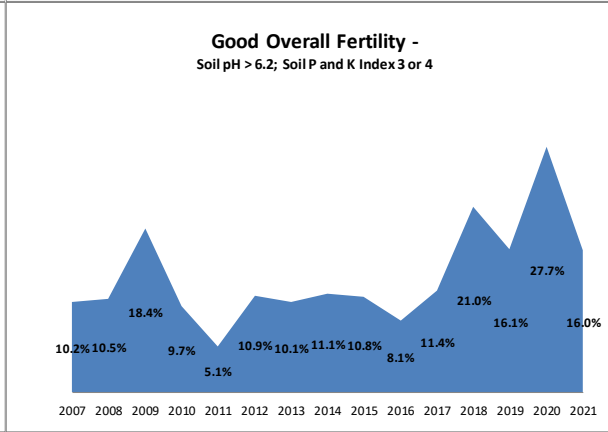

Soil Analysis Status and Trends

County	Waterford
Year	2021
Enterprise	All Farms
Number of Samples	925

Soil Analysis Status and Trends

County	Waterford
Year	2021
Enterprise	Dairy
Number of Samples	778