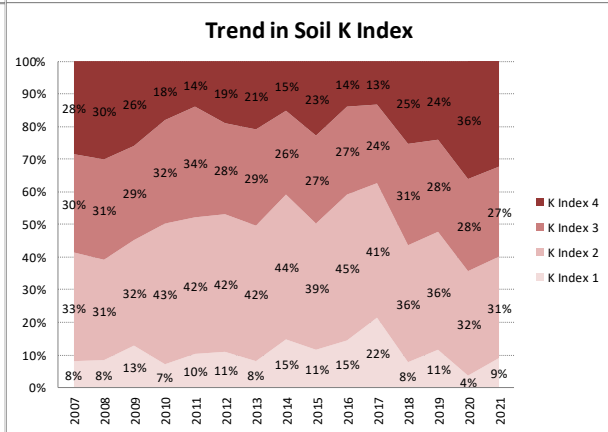

Soil Analysis Status and Trends

County	Waterford
Year	2021
Enterprise	All Farms
Number of Samples	925

Soil Analysis Status and Trends

County	Waterford
Year	2021
Enterprise	Dairy
Number of Samples	778