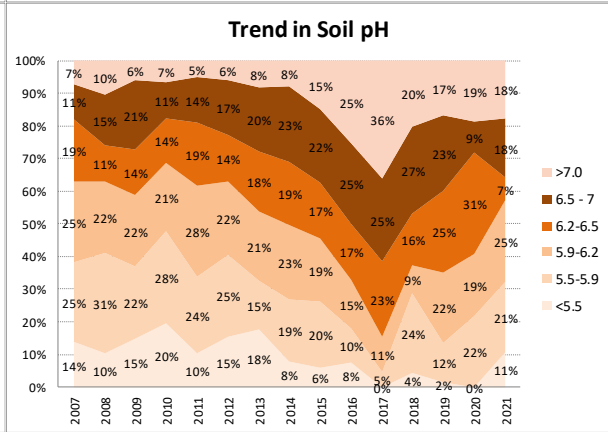

Soil Analysis Status and Trends

County	Westmeath
Year	2021
Enterprise	All Farms
Number of Samples	187

Soil Analysis Status and Trends

County	Westmeath
Year	2021
Enterprise	Dairy
Number of Samples	28

Caution - Graphics based on low sample number

Soil Analysis Status and Trends

County	Westmeath
Year	2021
Enterprise	Drystock
Number of Samples	147