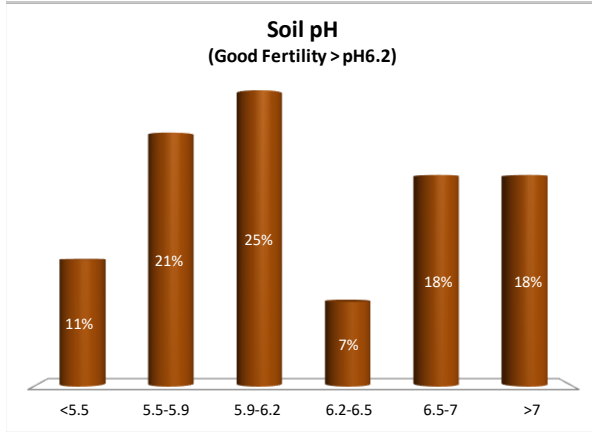

Soil Analysis Status and Trends

County	Westmeath
Year	2021
Enterprise	All Farms
Number of Samples	187

Soil Analysis Status and Trends

County	Westmeath
Year	2021
Enterprise	Dairy
Number of Samples	28

Caution - Graphics based on low sample number

Soil Analysis Status and Trends

County	Westmeath
Year	2021
Enterprise	Drystock
Number of Samples	147