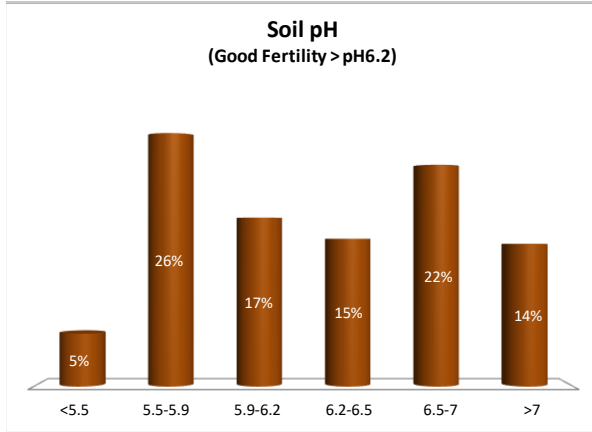

Soil Analysis Status and Trends

County	Westmeath
Year	2021
Enterprise	All Farms
Number of Samples	187

Soil Analysis Status and Trends

County	Westmeath
Year	2021
Enterprise	Dairy
Number of Samples	28

Caution - Graphics based on low sample number

Soil Analysis Status and Trends

County	Westmeath
Year	2021
Enterprise	Drystock
Number of Samples	147