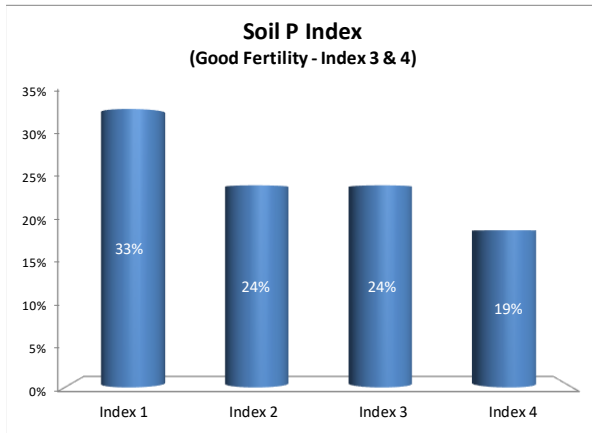

Soil Analysis Status and Trends

County	Westmeath
Year	2021
Enterprise	All Farms
Number of Samples	187

Soil Analysis Status and Trends

County	Westmeath
Year	2021
Enterprise	Dairy
Number of Samples	28

Caution - Graphics based on low sample number

Soil Analysis Status and Trends

County	Westmeath
Year	2021
Enterprise	Drystock
Number of Samples	147