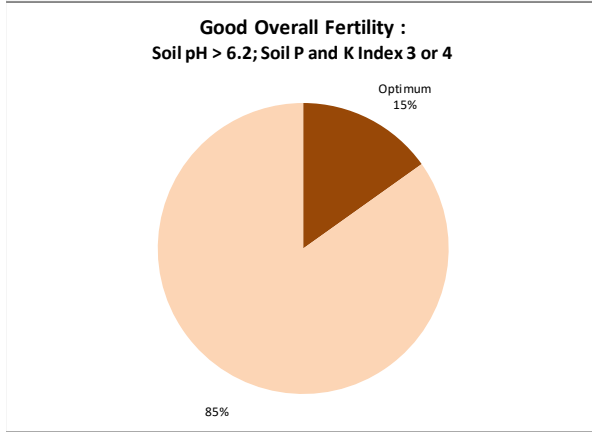

Soil Analysis Status and Trends

County	Westmeath
Year	2021
Enterprise	All Farms
Number of Samples	187

Soil Analysis Status and Trends

County	Westmeath
Year	2021
Enterprise	Dairy
Number of Samples	28

Caution - Graphics based on low sample number

Soil Analysis Status and Trends

County	Westmeath
Year	2021
Enterprise	Drystock
Number of Samples	147