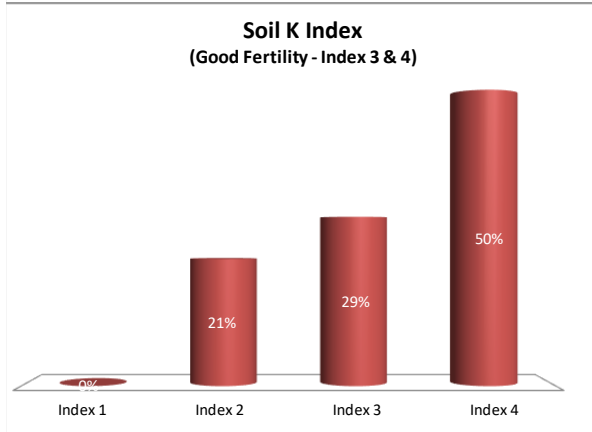

Soil Analysis Status and Trends

County	Westmeath
Year	2021
Enterprise	All Farms
Number of Samples	187

Soil Analysis Status and Trends

County	Westmeath
Year	2021
Enterprise	Dairy
Number of Samples	28

Caution - Graphics based on low sample number

Soil Analysis Status and Trends

County	Westmeath
Year	2021
Enterprise	Drystock
Number of Samples	147