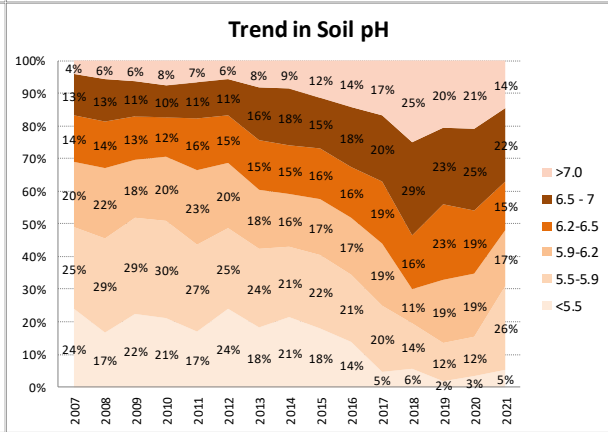

Soil Analysis Status and Trends

County	Westmeath
Year	2021
Enterprise	All Farms
Number of Samples	187

Soil Analysis Status and Trends

County	Westmeath
Year	2021
Enterprise	Dairy
Number of Samples	28

Caution - Graphics based on low sample number