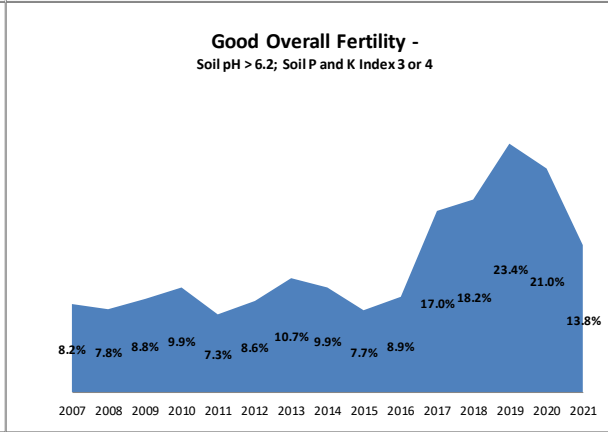

Soil Analysis Status and Trends

County	Westmeath
Year	2021
Enterprise	All Farms
Number of Samples	187

Soil Analysis Status and Trends

County	Westmeath
Year	2021
Enterprise	Dairy
Number of Samples	28

Caution - Graphics based on low sample number