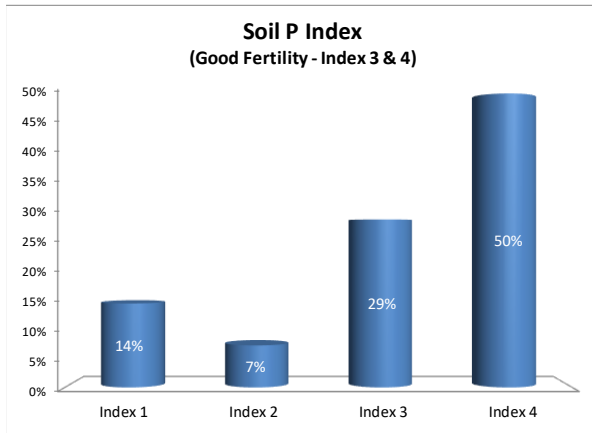

Soil Analysis Status and Trends

County	Westmeath
Year	2021
Enterprise	All Farms
Number of Samples	187

Soil Analysis Status and Trends

County	Westmeath
Year	2021
Enterprise	Dairy
Number of Samples	28

Caution - Graphics based on low sample number

Soil Analysis Status and Trends

County	Westmeath
Year	2021
Enterprise	Drystock
Number of Samples	147