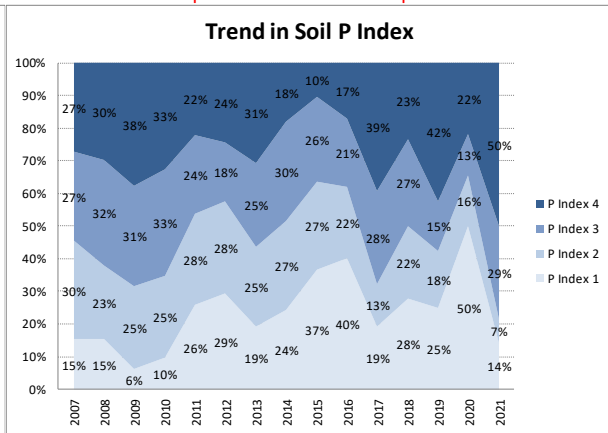

Soil Analysis Status and Trends

County	Westmeath
Year	2021
Enterprise	All Farms
Number of Samples	187

Soil Analysis Status and Trends

County	Westmeath
Year	2021
Enterprise	Dairy
Number of Samples	28

Caution - Graphics based on low sample number