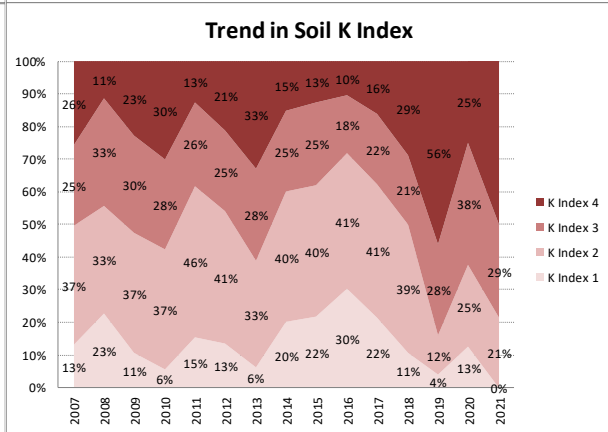

Soil Analysis Status and Trends

County	Westmeath
Year	2021
Enterprise	All Farms
Number of Samples	187

Soil Analysis Status and Trends

County	Westmeath
Year	2021
Enterprise	Dairy
Number of Samples	28

Caution - Graphics based on low sample number

Soil Analysis Status and Trends

County	Westmeath
Year	2021
Enterprise	Drystock
Number of Samples	147