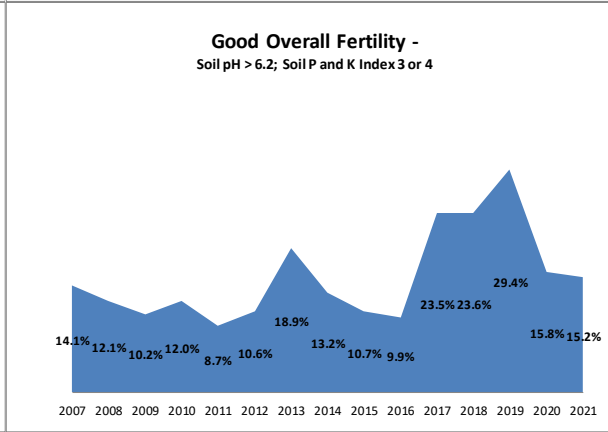

Soil Analysis Status and Trends

County	Westmeath
Year	2021
Enterprise	All Farms
Number of Samples	187

Soil Analysis Status and Trends

County	Westmeath
Year	2021
Enterprise	Dairy
Number of Samples	28

Caution - Graphics based on low sample number

Soil Analysis Status and Trends

County	Westmeath
Year	2021
Enterprise	Drystock
Number of Samples	147