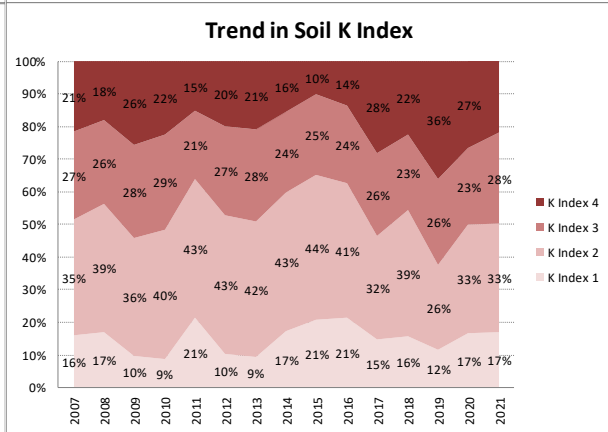

Soil Analysis Status and Trends

County	Westmeath
Year	2021
Enterprise	All Farms
Number of Samples	187

Soil Analysis Status and Trends

County	Westmeath
Year	2021
Enterprise	Dairy
Number of Samples	28

Caution - Graphics based on low sample number