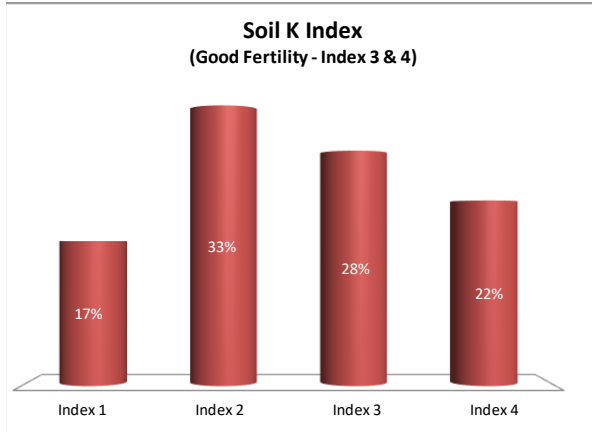

Soil Analysis Status and Trends

County	Westmeath
Year	2021
Enterprise	All Farms
Number of Samples	187

Soil Analysis Status and Trends

County	Westmeath
Year	2021
Enterprise	Dairy
Number of Samples	28

Caution - Graphics based on low sample number

Soil Analysis Status and Trends

County	Westmeath
Year	2021
Enterprise	Drystock
Number of Samples	147