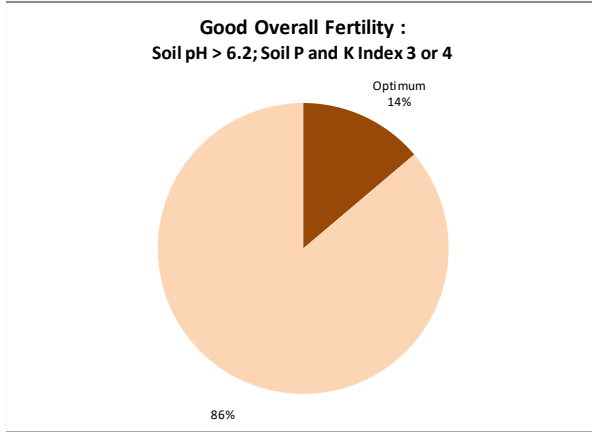

Soil Analysis Status and Trends

County	Westmeath
Year	2021
Enterprise	All Farms
Number of Samples	187

Soil Analysis Status and Trends

County	Westmeath
Year	2021
Enterprise	Dairy
Number of Samples	28

Caution - Graphics based on low sample number

Soil Analysis Status and Trends

County	Westmeath
Year	2021
Enterprise	Drystock
Number of Samples	147