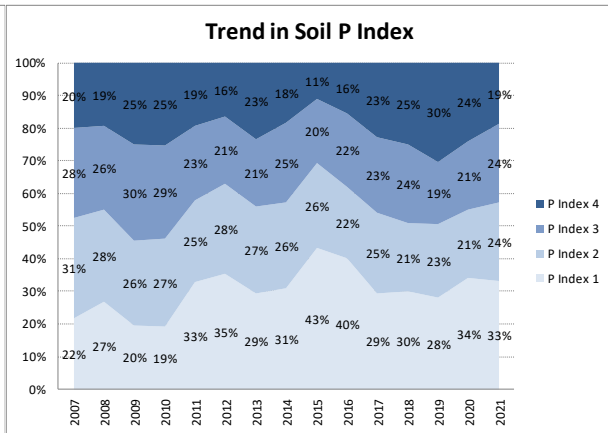

Soil Analysis Status and Trends

County	Westmeath
Year	2021
Enterprise	All Farms
Number of Samples	187

Soil Analysis Status and Trends

County	Westmeath
Year	2021
Enterprise	Dairy
Number of Samples	28

Caution - Graphics based on low sample number