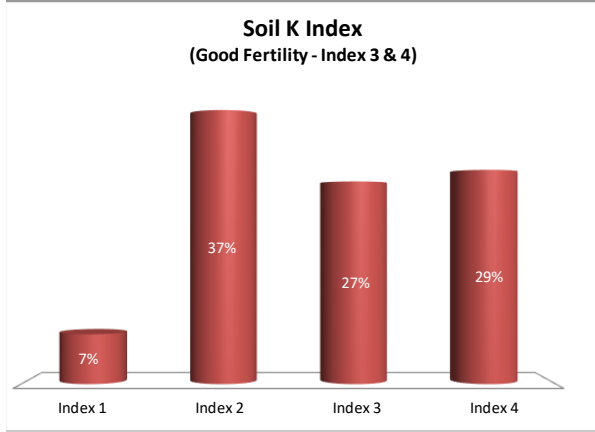

# Soil Analysis Status and Trends

County	Wicklow
Year	2021
Enterprise	Dairy
Number of Samples	446

# Soil Analysis Status and Trends

County	Wicklow
Year	2021
Enterprise	Drystock
Number of Samples	345