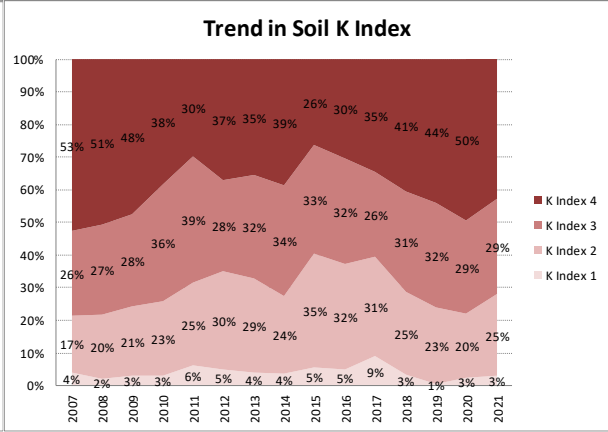

# Soil Analysis Status and Trends

County	Wicklow
Year	2021
Enterprise	Dairy
Number of Samples	446

# Soil Analysis Status and Trends

County	Wicklow
Year	2021
Enterprise	Drystock
Number of Samples	345