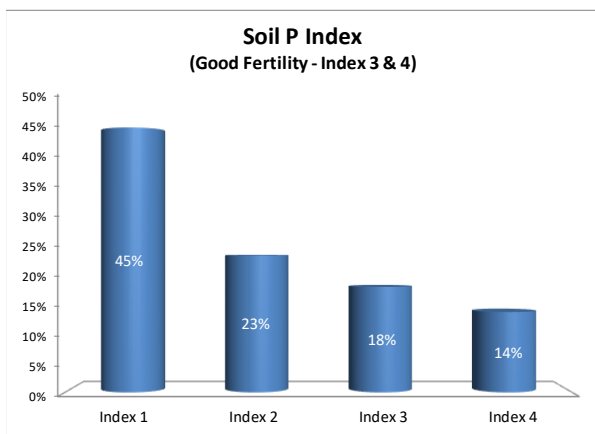

# Soil Analysis Status and Trends

County	Wicklow
Year	2021
Enterprise	Dairy
Number of Samples	446

# Soil Analysis Status and Trends

County	Wicklow
Year	2021
Enterprise	Drystock
Number of Samples	345

# Soil Analysis Status and Trends

County	Wicklow
Year	2021
Enterprise	Tillage
Number of Samples	86

Caution - Graphics based on low sample number