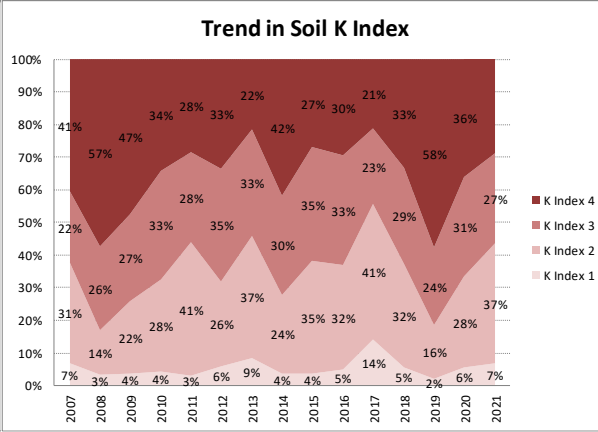

# Soil Analysis Status and Trends

County	Wicklow
Year	2021
Enterprise	Dairy
Number of Samples	446

# Soil Analysis Status and Trends

County	Wicklow
Year	2021
Enterprise	Drystock
Number of Samples	345