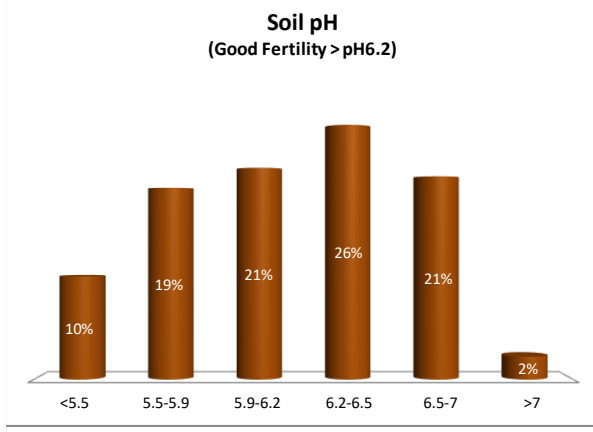

Soil Analysis Status and Trends

County	Wicklow
Year	2021
Enterprise	Drystock
Number of Samples	345