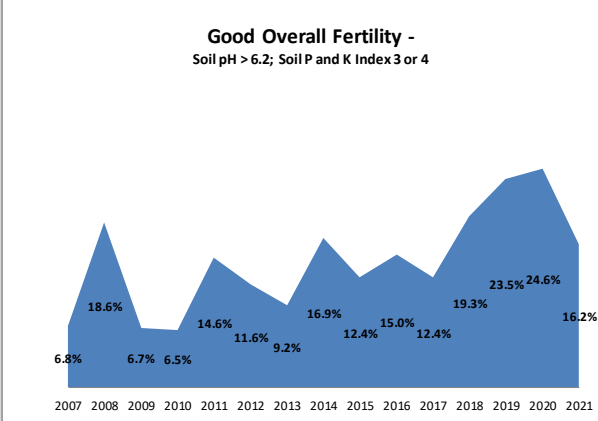

# Soil Analysis Status and Trends

County	Wicklow
Year	2021
Enterprise	Dairy
Number of Samples	446