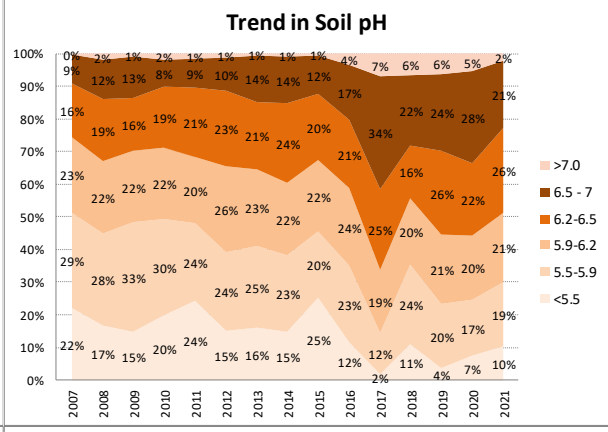

# Soil Analysis Status and Trends

County	Wicklow
Year	2021
Enterprise	Dairy
Number of Samples	446

# Soil Analysis Status and Trends

County	Wicklow
Year	2021
Enterprise	Drystock
Number of Samples	345