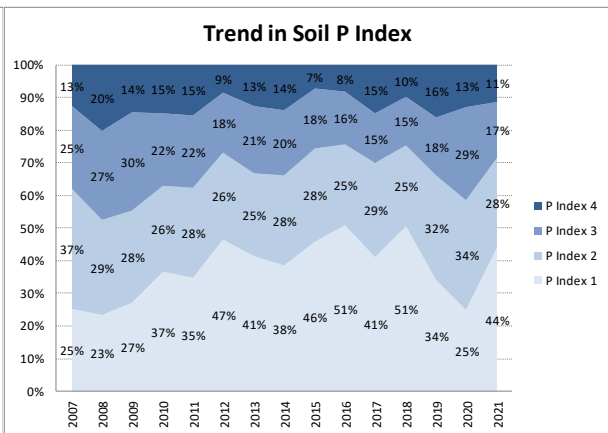

# Soil Analysis Status and Trends

County	Wicklow
Year	2021
Enterprise	Dairy
Number of Samples	446

# Soil Analysis Status and Trends

County	Wicklow
Year	2021
Enterprise	Drystock
Number of Samples	345