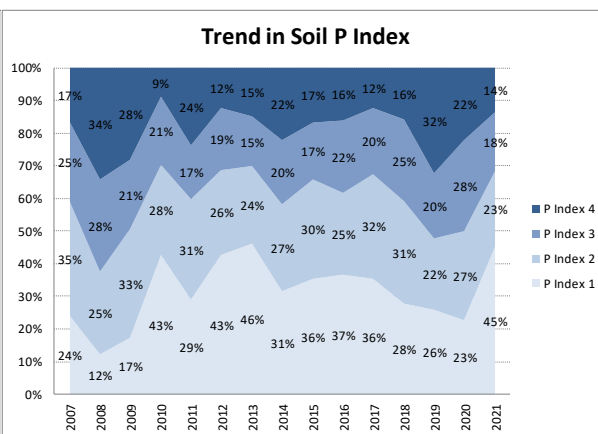

# Soil Analysis Status and Trends

County	Wicklow
Year	2021
Enterprise	Dairy
Number of Samples	446

# Soil Analysis Status and Trends

County	Wicklow
Year	2021
Enterprise	Drystock
Number of Samples	345