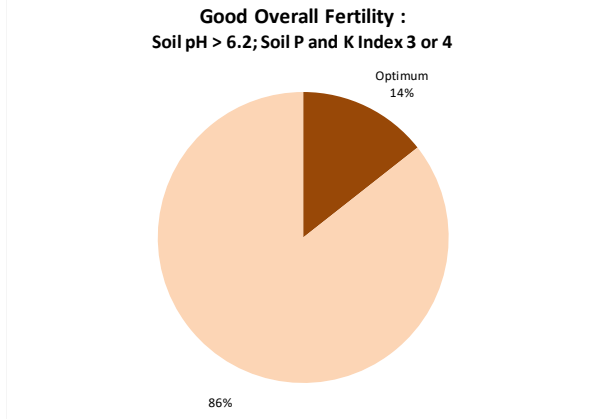

# Soil Analysis Status and Trends

County	Wicklow
Year	2021
Enterprise	Dairy
Number of Samples	446

# Soil Analysis Status and Trends

County	Wicklow
Year	2021
Enterprise	Drystock
Number of Samples	345

# Soil Analysis Status and Trends

County	Wicklow
Year	2021
Enterprise	Tillage
Number of Samples	86

Caution - Graphics based on low sample number