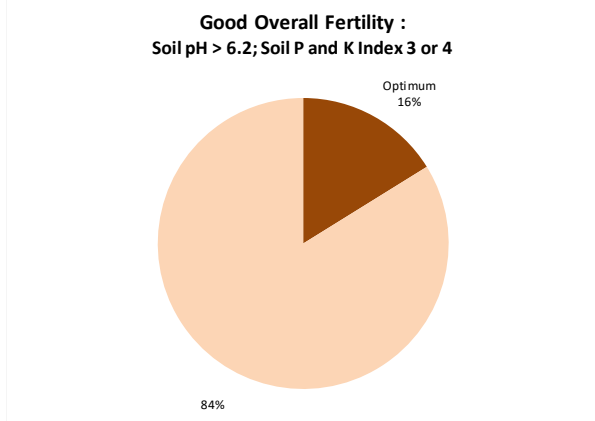

# Soil Analysis Status and Trends

County	Wicklow
Year	2021
Enterprise	Dairy
Number of Samples	446

# Soil Analysis Status and Trends

County	Wicklow
Year	2021
Enterprise	Drystock
Number of Samples	345

# Soil Analysis Status and Trends

County	Wicklow
Year	2021
Enterprise	Tillage
Number of Samples	86

Caution - Graphics based on low sample number