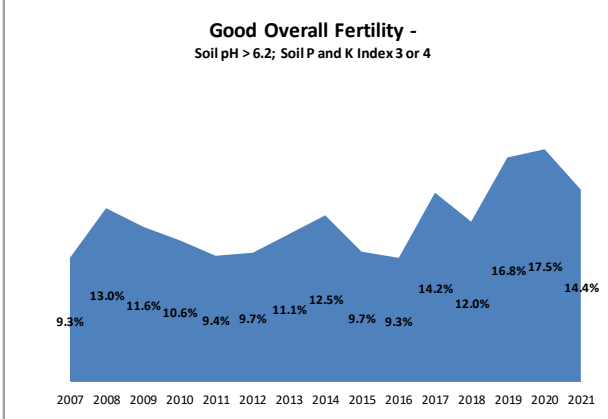

# Soil Analysis Status and Trends

County	Wicklow
Year	2021
Enterprise	Dairy
Number of Samples	446

# Soil Analysis Status and Trends

County	Wicklow
Year	2021
Enterprise	Drystock
Number of Samples	345