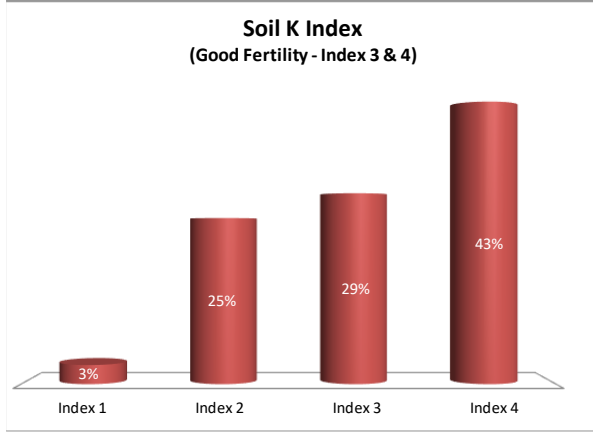

# Soil Analysis Status and Trends

County	Wicklow
Year	2021
Enterprise	Dairy
Number of Samples	446

# Soil Analysis Status and Trends

County	Wicklow
Year	2021
Enterprise	Drystock
Number of Samples	345

# Soil Analysis Status and Trends

County	Wicklow
Year	2021
Enterprise	Tillage
Number of Samples	86

Caution - Graphics based on low sample number