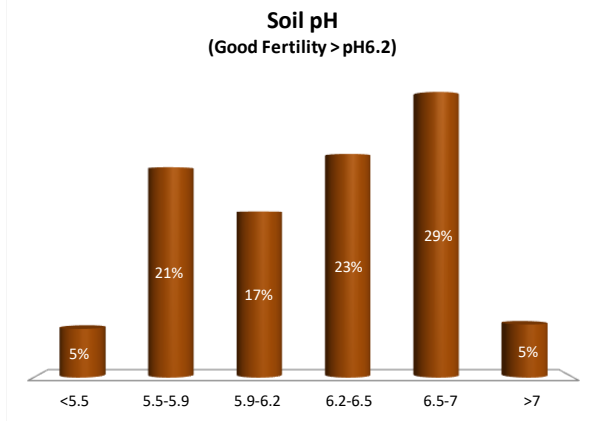

# Soil Analysis Status and Trends

County	Wicklow
Year	2021
Enterprise	Dairy
Number of Samples	446

# Soil Analysis Status and Trends

County	Wicklow
Year	2021
Enterprise	Tillage
Number of Samples	86

Caution - Graphics based on low sample number