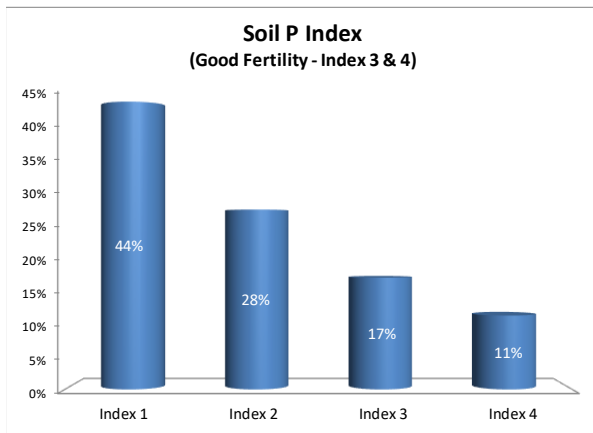

# Soil Analysis Status and Trends

County	Wicklow
Year	2021
Enterprise	Dairy
Number of Samples	446

# Soil Analysis Status and Trends

County	Wicklow
Year	2021
Enterprise	Drystock
Number of Samples	345

# Soil Analysis Status and Trends

County	Wicklow
Year	2021
Enterprise	Tillage
Number of Samples	86

Caution - Graphics based on low sample number