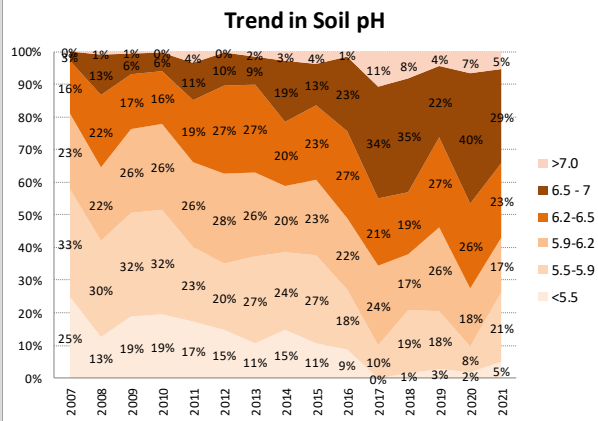

# Soil Analysis Status and Trends

County	Wicklow
Year	2021
Enterprise	Dairy
Number of Samples	446

# Soil Analysis Status and Trends

County	Wicklow
Year	2021
Enterprise	Drystock
Number of Samples	345