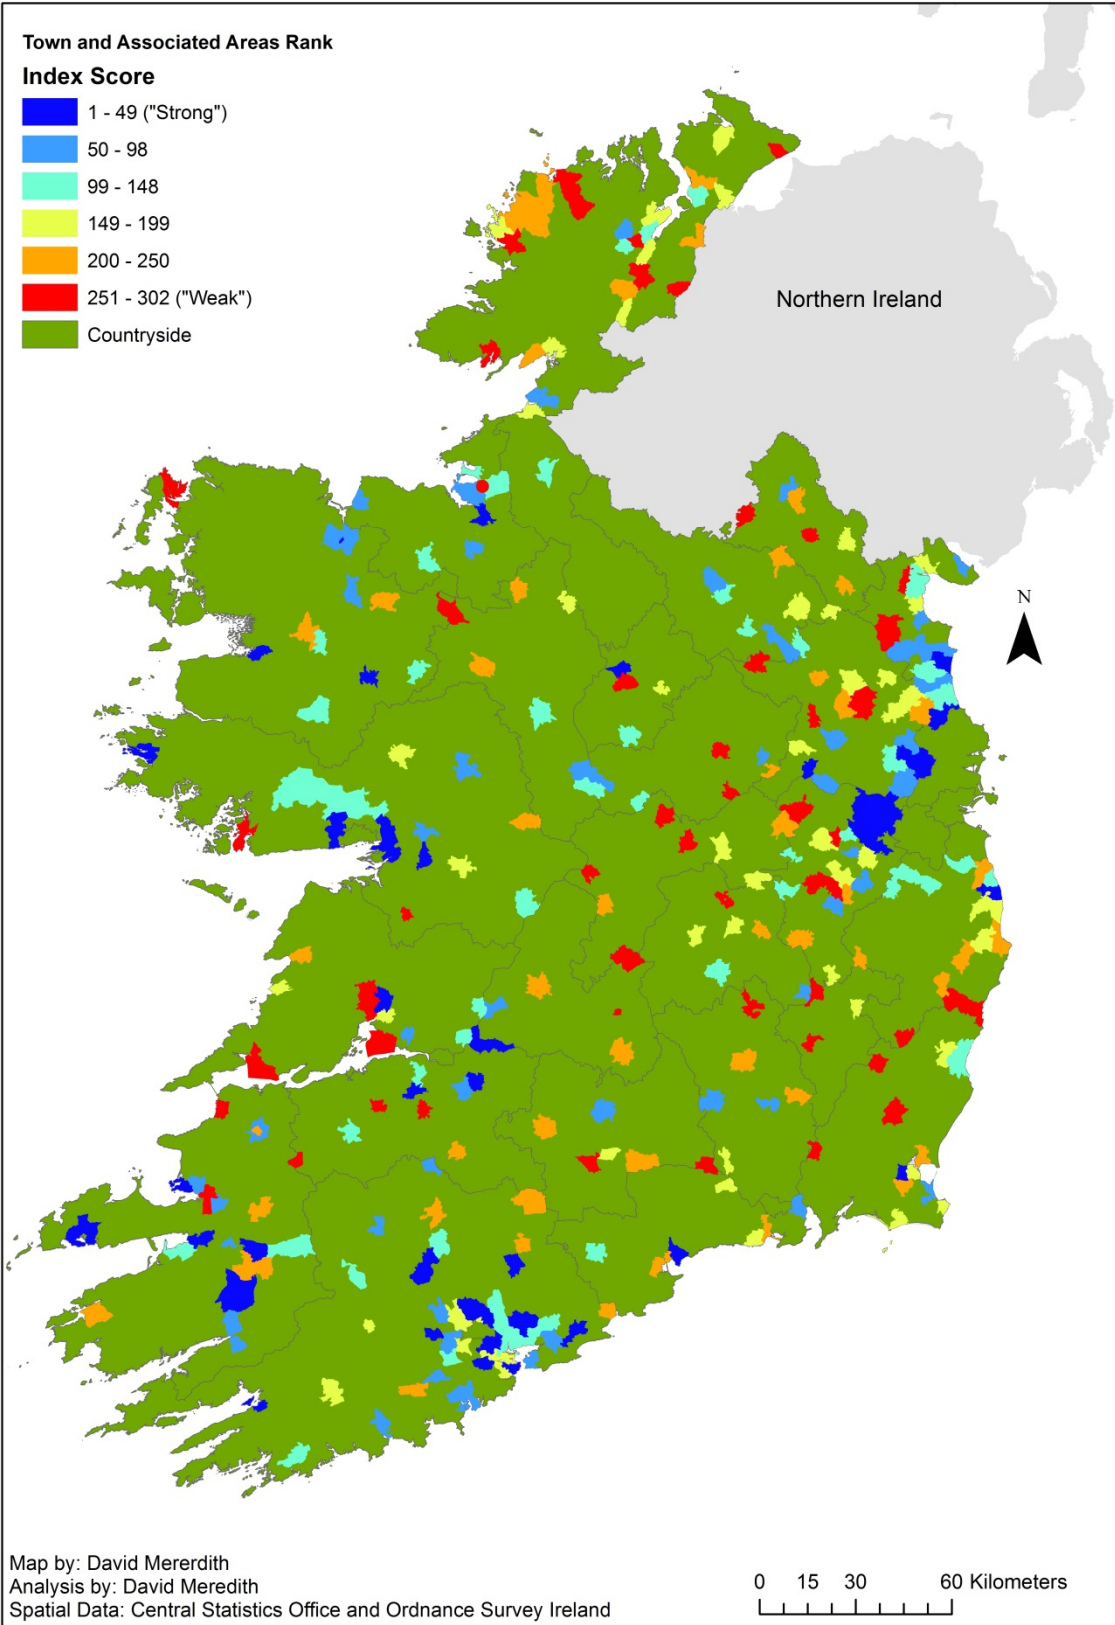

Town and Associated Areas Rank

Index Score

- 1 - 49 ("Strong")
- 50 - 98
- 99 - 148
- 149 - 199
- 200 - 250
- 251 - 302 ("Weak")
- Countryside

Map by: David Meredith
Analysis by: David Meredith
Spatial Data: Central Statistics Office and Ordnance Survey Ireland

0 15 30 60 Kilometers
[Scale bar]

Average Rank per County

County	Average of Index Rank
31 Sligo	105
18 Cork County	105
27 Galway County	106
19 Kerry	119
10 Louth	128
06 Kildare	133
32 Cavan	137
25 Waterford County	141
29 Mayo	143
09 Longford	149
21 Limerick County	151
11 Meath	152
28 Leitrim	152
13 Westmeath	164
07 Kilkenny	168
16 Clare	168
08 Laoighis	170
22 Tipperary North	180
14 Wexford	181
15 Wicklow	184
30 Roscommon	186
23 Tipperary South	209
33 Donegal	209
34 Monaghan	210
01 Carlow	236
12 Offaly	251